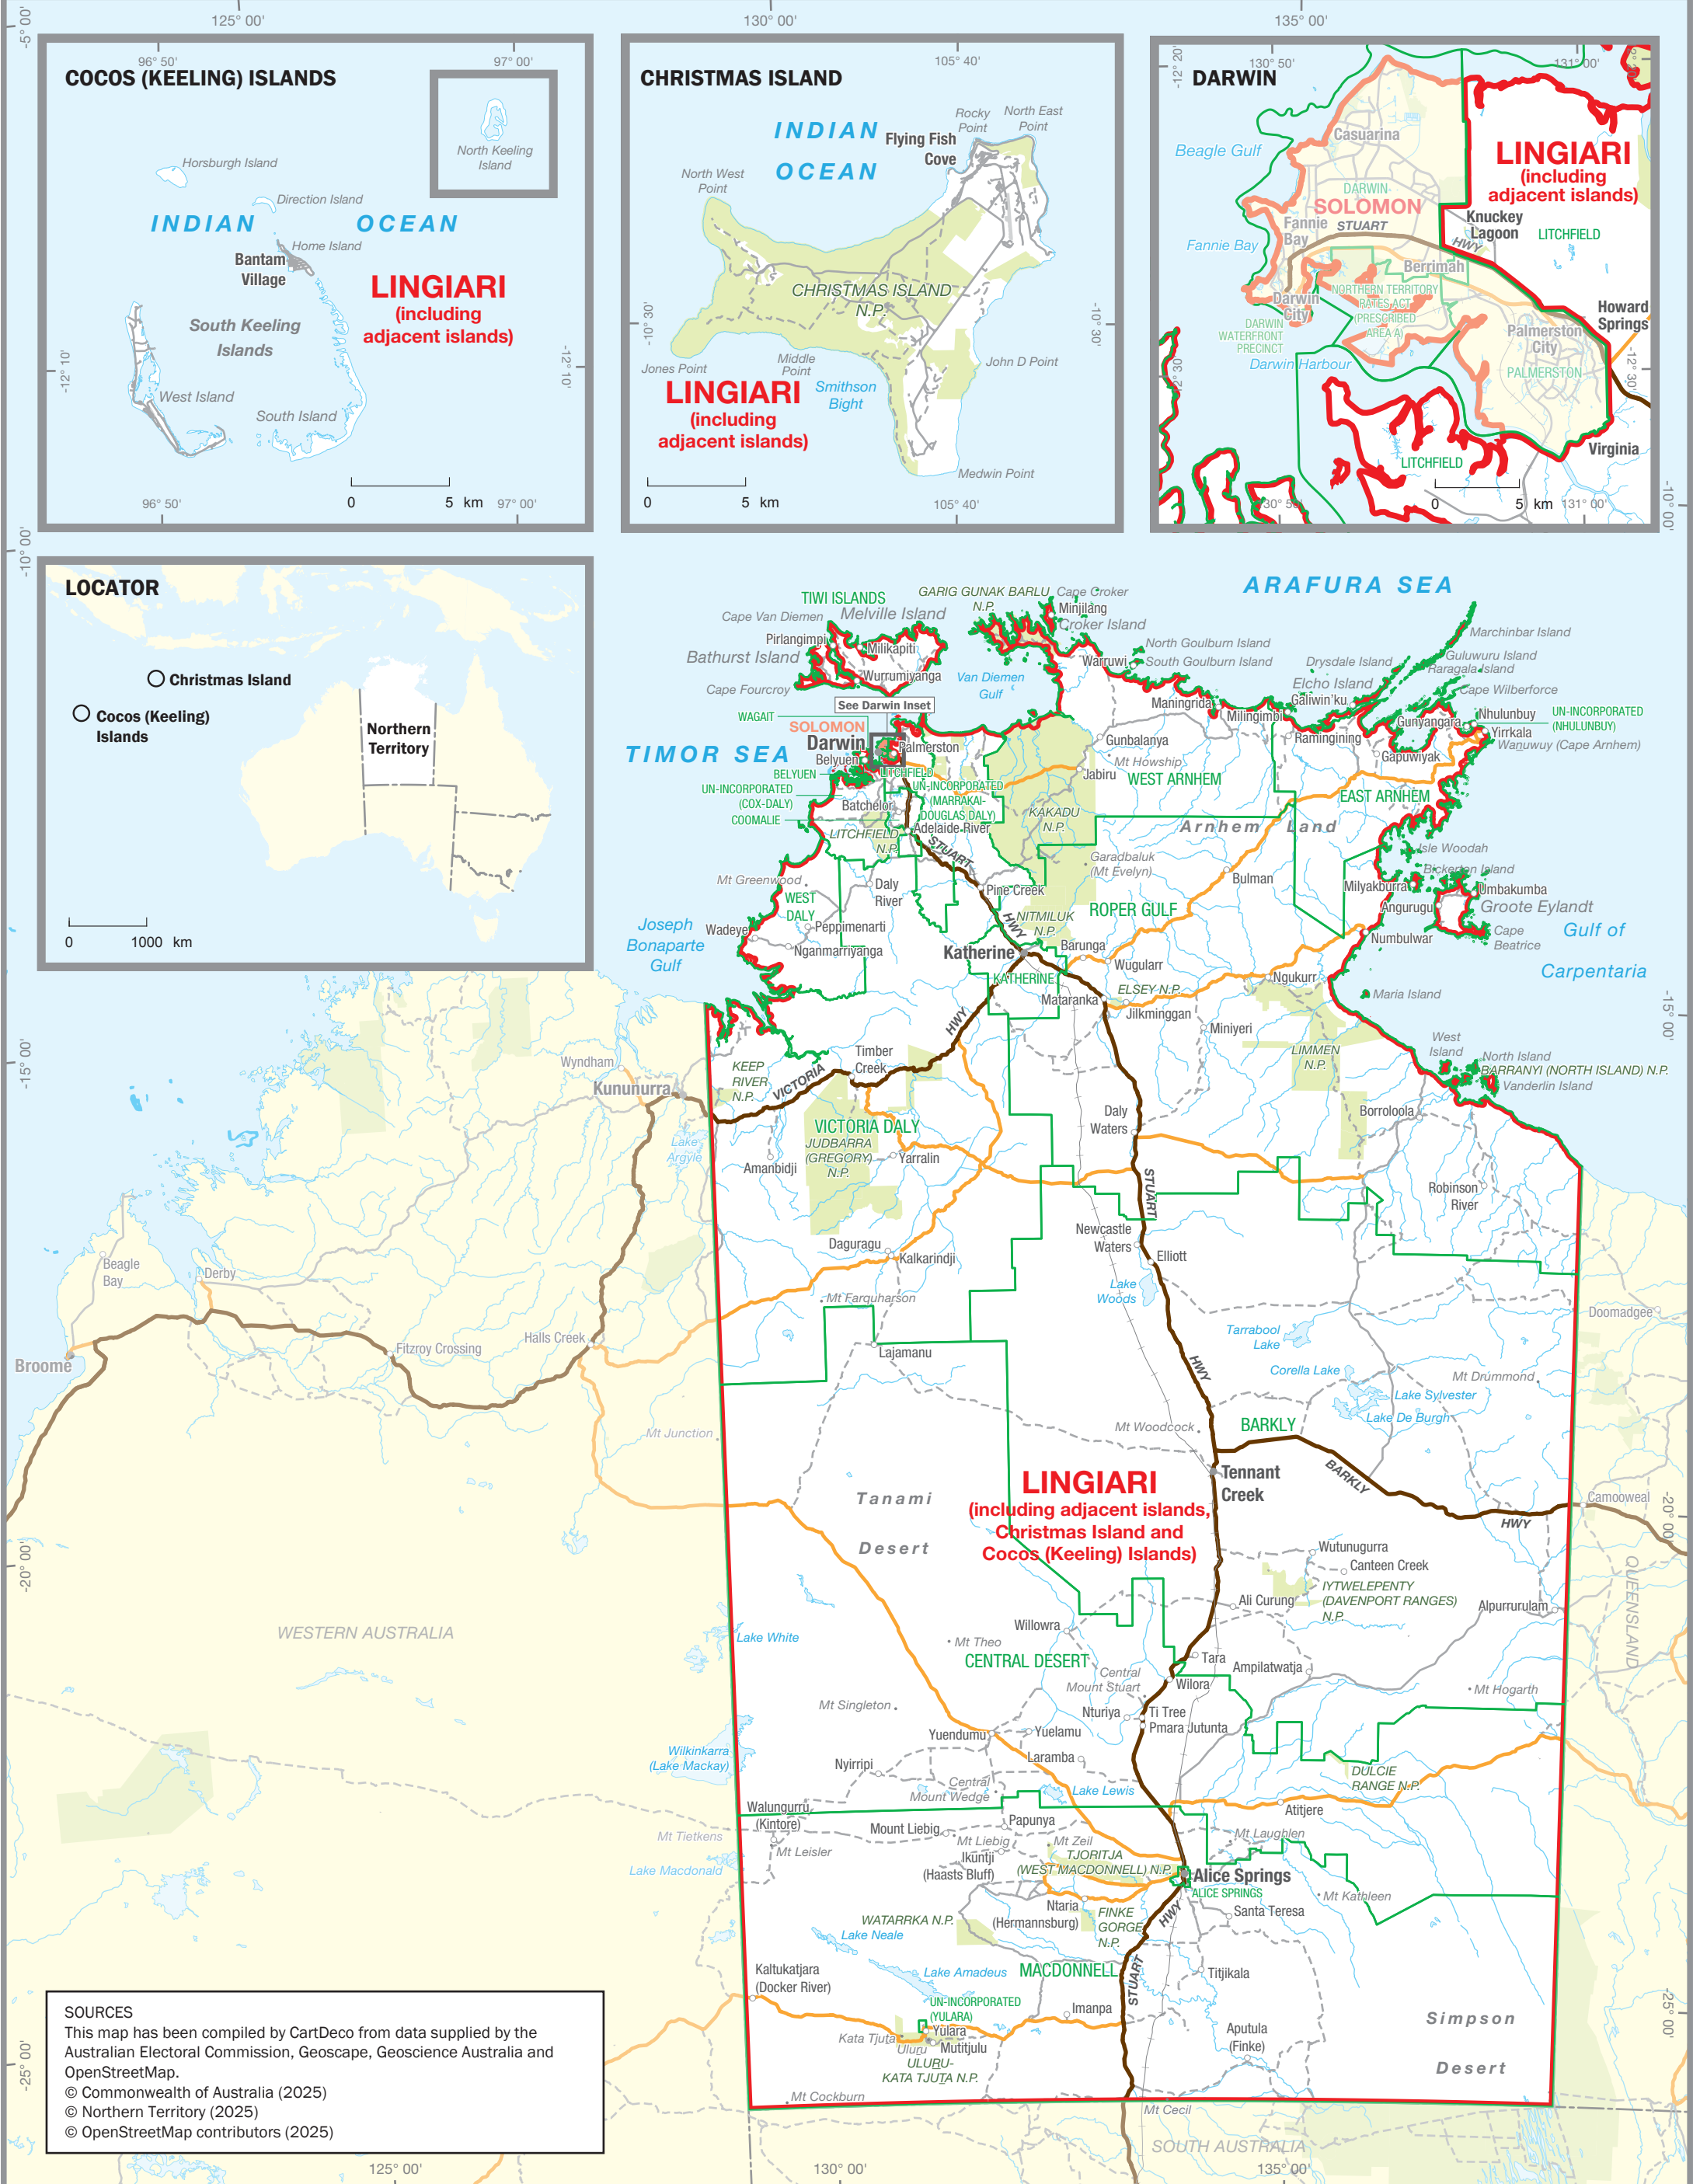

March 2025
**MAP OF THE COMMONWEALTH
 ELECTORAL DIVISION OF
 LINGIARI**

Name and Boundary of
 Electoral Division
 Name and Boundary of
 adjoining Electoral Division
 Names and Boundaries of
 Local Government Areas (2024)

LINGIARI
SOLOMON
KATHERINE

SOURCES
 This map has been compiled by CartDeco from data supplied by the Australian Electoral Commission, Geoscape, Geoscience Australia and OpenStreetMap.
 © Commonwealth of Australia (2025)
 © Northern Territory (2025)
 © OpenStreetMap contributors (2025)