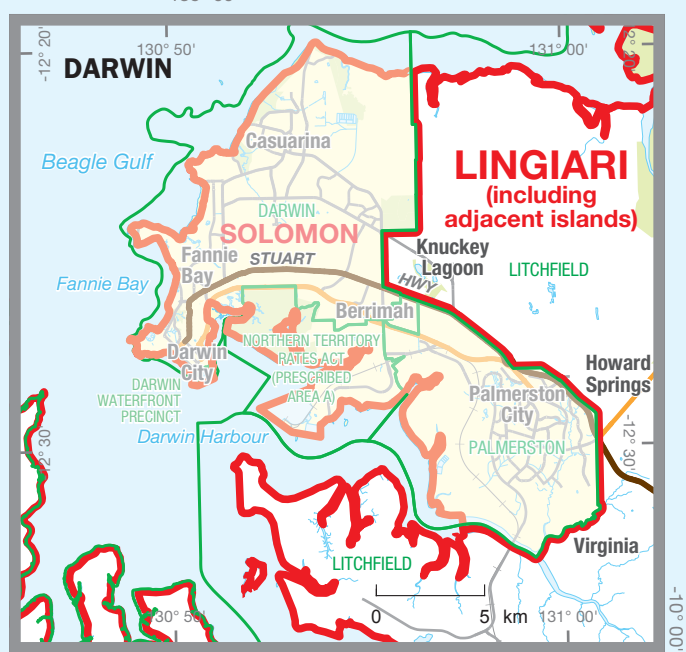

March 2025
**MAP OF THE COMMONWEALTH
 ELECTORAL DIVISION OF
 LINGIARI**

Name and Boundary of
 Electoral Division
 Name and Boundary of
 adjoining Electoral Division
 Names and Boundaries of
 Local Government Areas (2024)

LINGIARI
SOLOMON
KATHERINE

SOURCES
 This map has been compiled by CartDeco from data supplied by the Australian Electoral Commission, Geoscape, Geoscience Australia and OpenStreetMap.
 © Commonwealth of Australia (2025)
 © Northern Territory (2025)
 © OpenStreetMap contributors (2025)