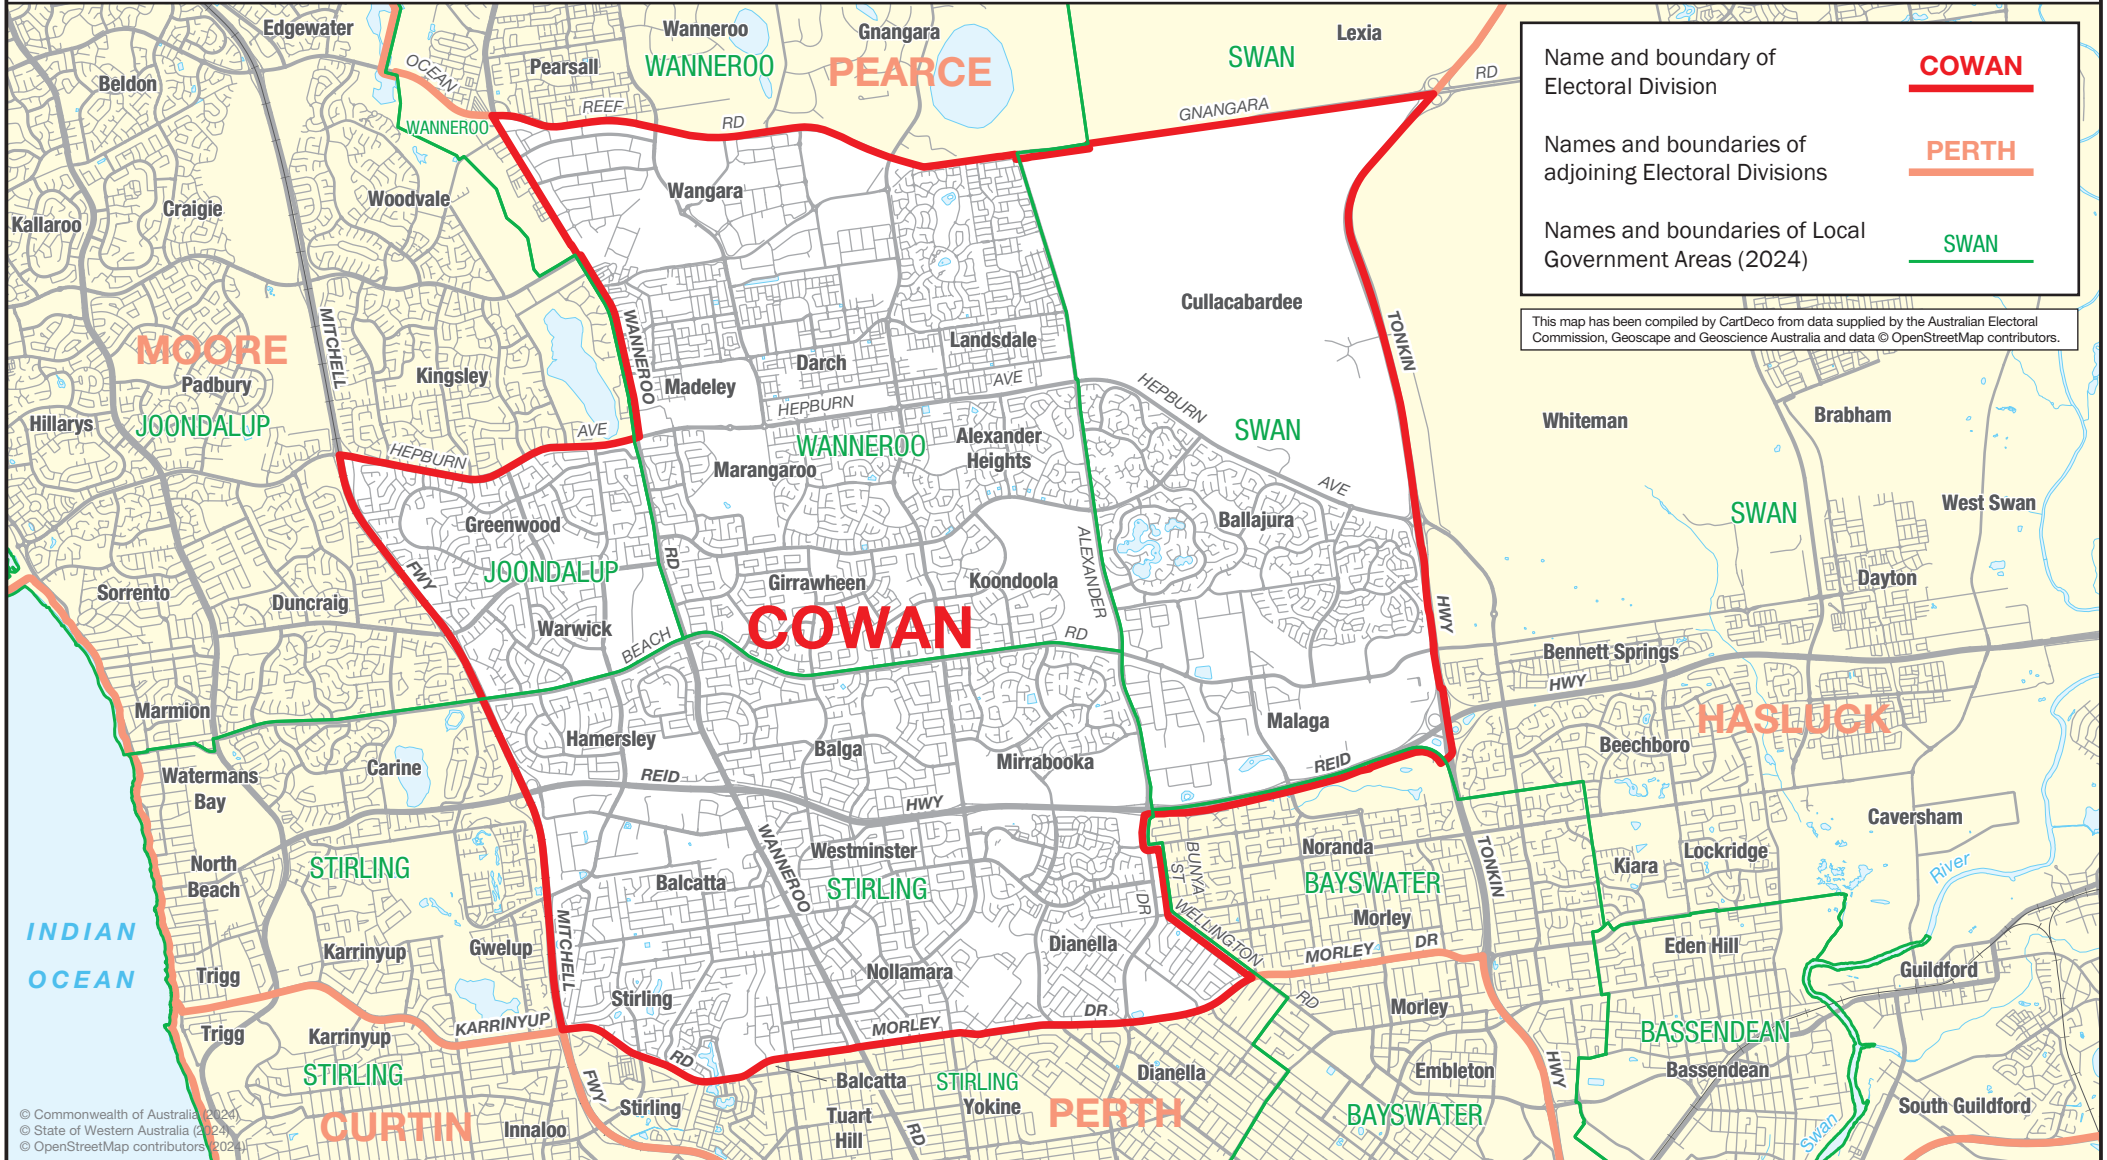

September 2024  
**MAP OF COMMONWEALTH  
 ELECTORAL DIVISION OF  
 COWAN**

0 2 km

Name and boundary of Electoral Division	<b>COWAN</b>
Names and boundaries of adjoining Electoral Divisions	<b>PERTH</b>
Names and boundaries of Local Government Areas (2024)	<b>SWAN</b>

This map has been compiled by CartDeco from data supplied by the Australian Electoral Commission, Geoscape and Geoscience Australia and data © OpenStreetMap contributors.