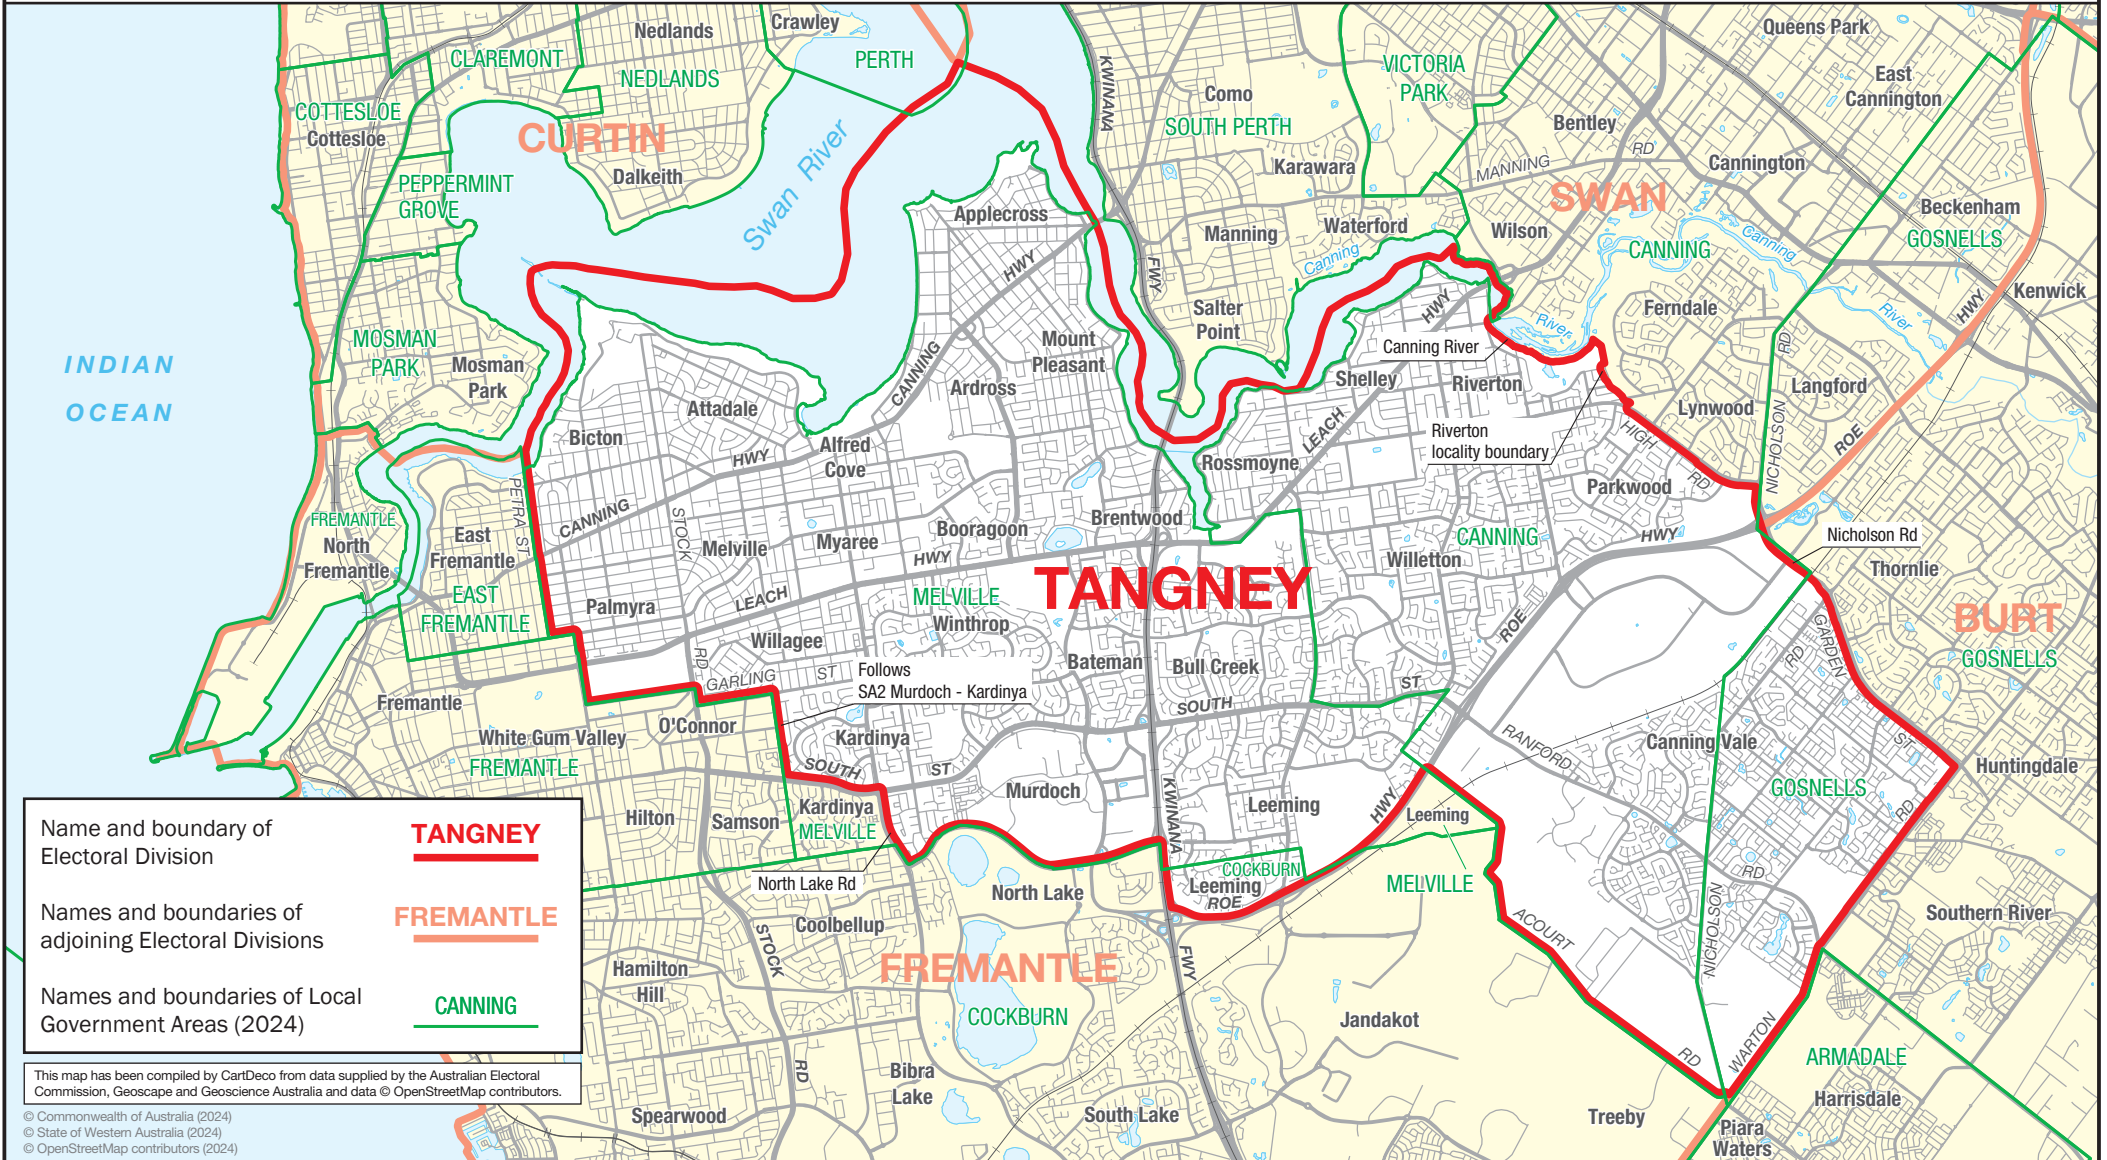

September 2024
**MAP OF COMMONWEALTH
 ELECTORAL DIVISION OF
 TANGNEY**

Name and boundary of Electoral Division	TANGNEY
Names and boundaries of adjoining Electoral Divisions	FREMANTLE
Names and boundaries of Local Government Areas (2024)	CANNING

This map has been compiled by CartDeco from data supplied by the Australian Electoral Commission, Geoscape and Geoscience Australia and data © OpenStreetMap contributors.
 © Commonwealth of Australia (2024)
 © State of Western Australia (2024)
 © OpenStreetMap contributors (2024)