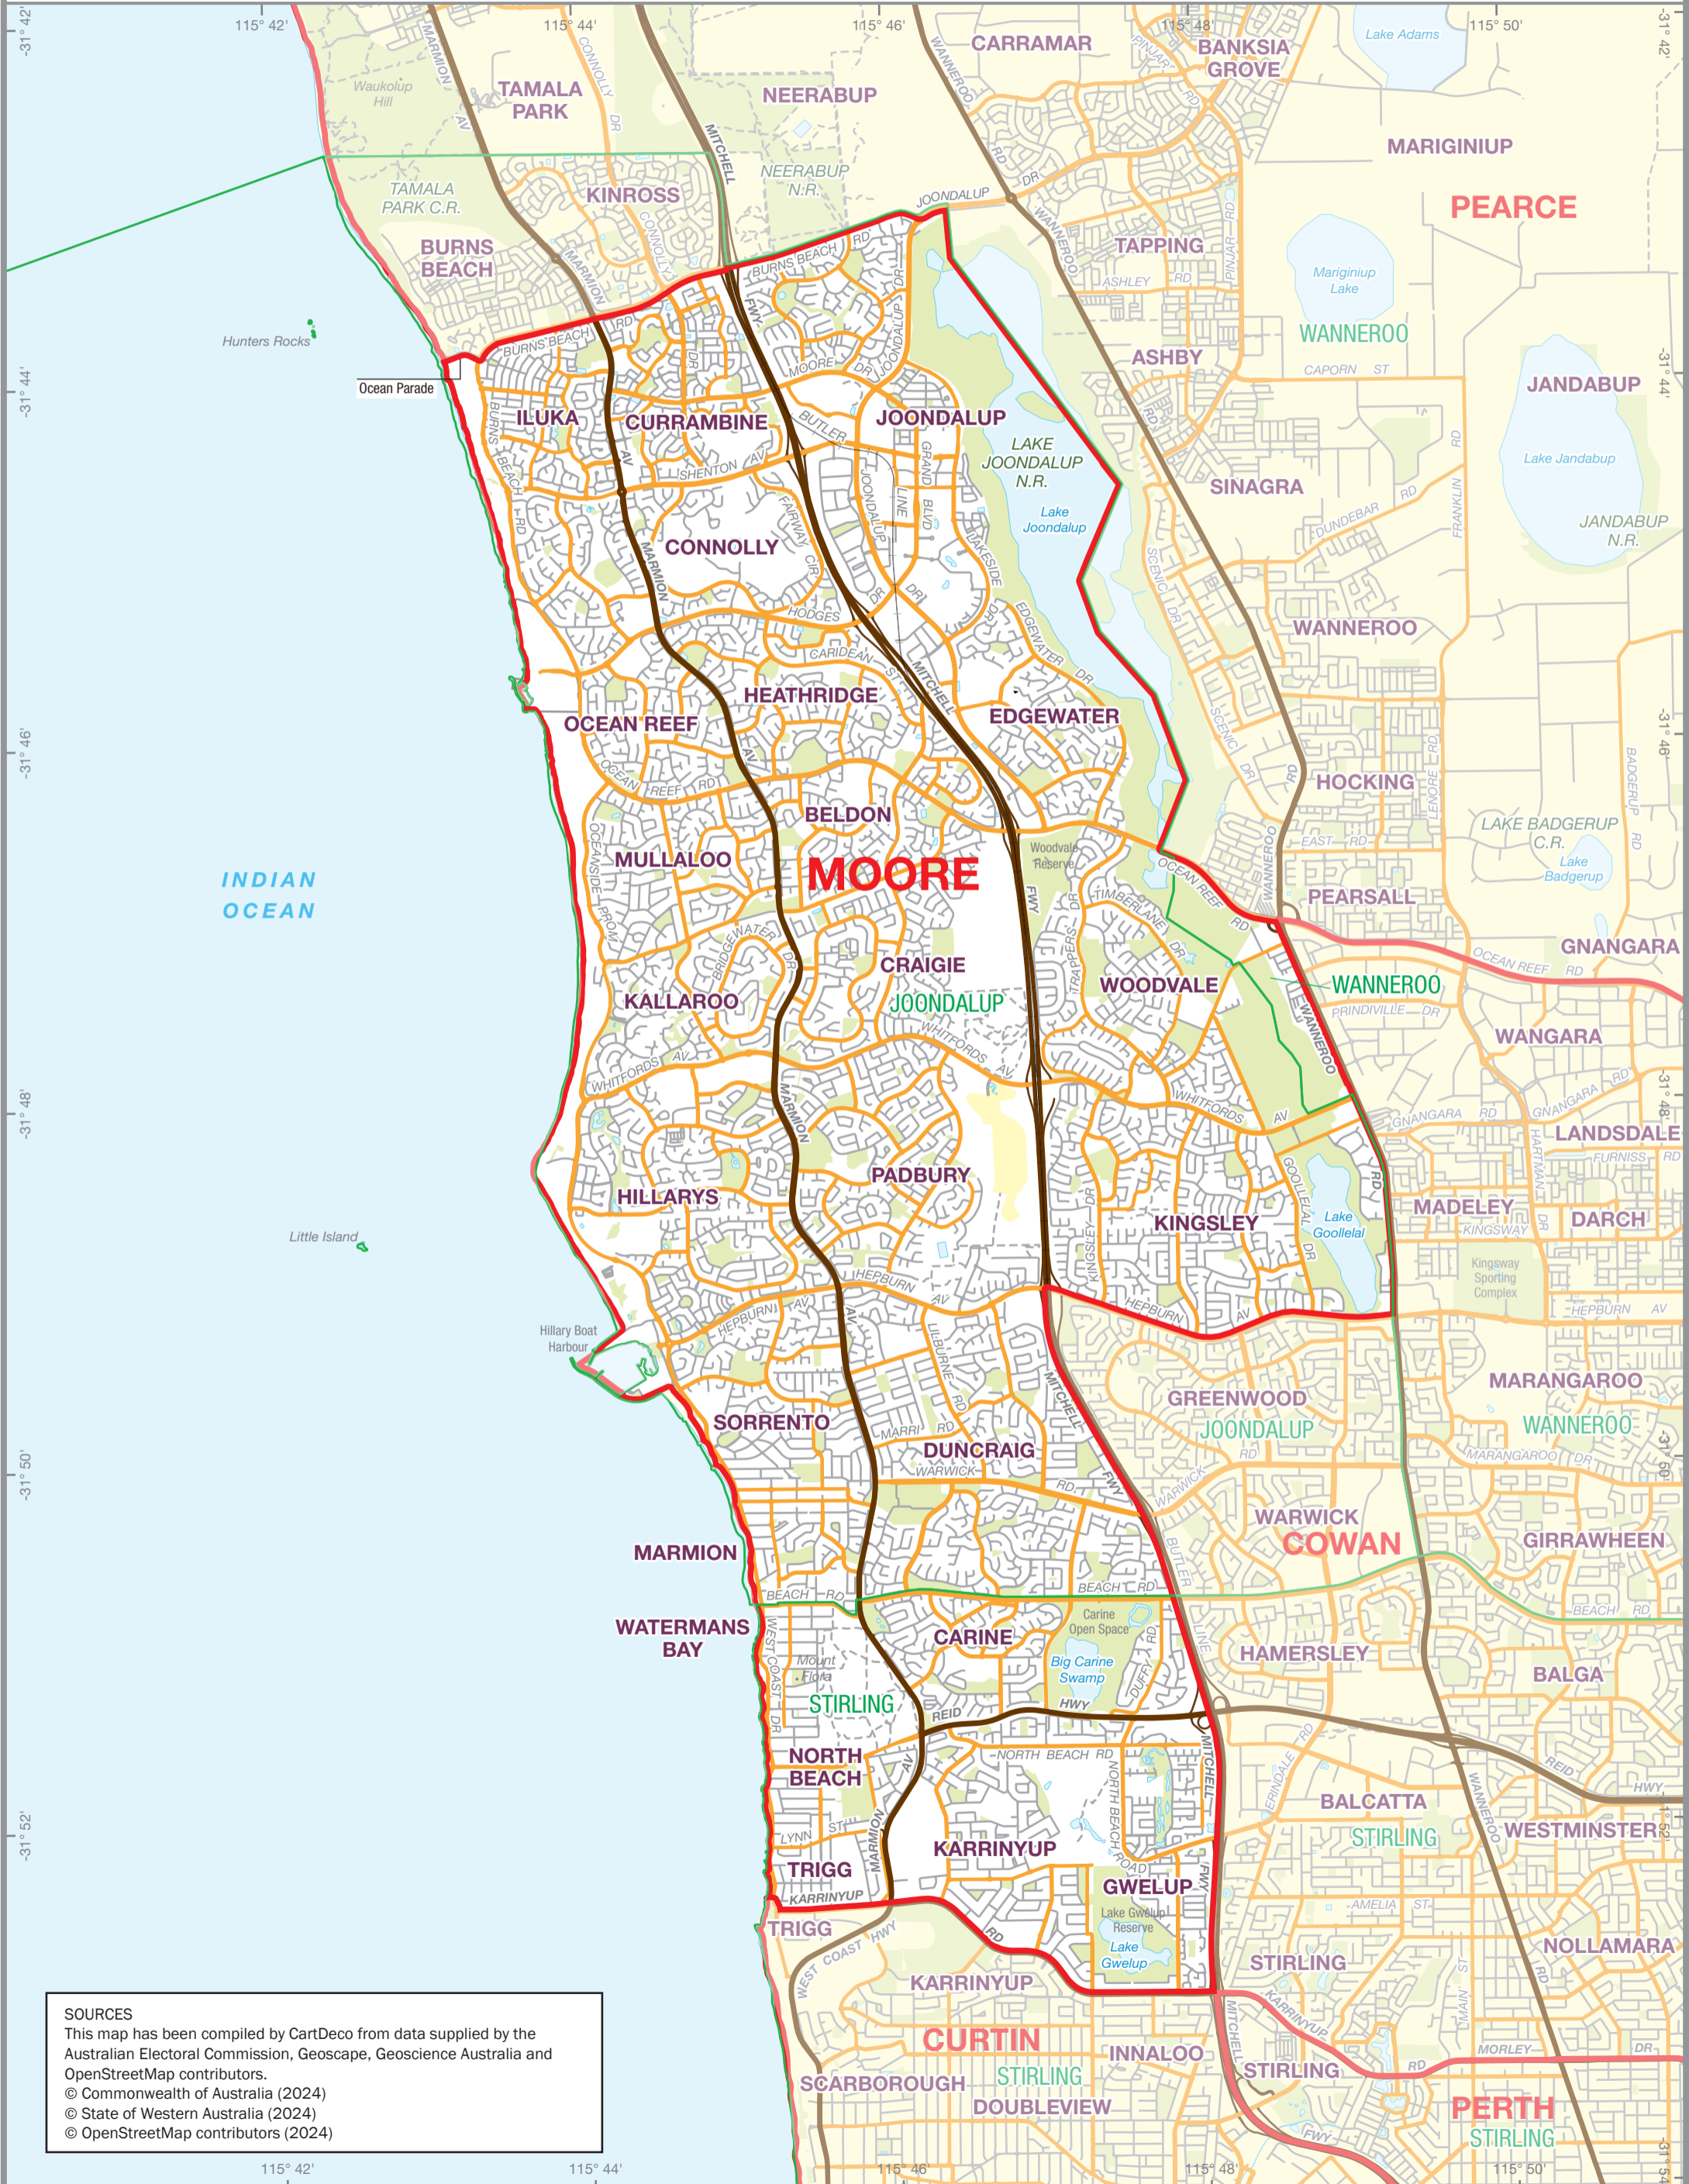

September 2024
**MAP OF THE COMMONWEALTH
 ELECTORAL DIVISION OF
 MOORE**

Name and Boundary of
 Electoral Division
 Names and Boundaries of
 adjoining Electoral Divisions
 Names and Boundaries of
 Local Government Areas (2024)

MOORE
PEARCE
JOONDALUP

SOURCES
 This map has been compiled by CartDeco from data supplied by the Australian Electoral Commission, Geoscape, Geoscience Australia and OpenStreetMap contributors.
 © Commonwealth of Australia (2024)
 © State of Western Australia (2024)
 © OpenStreetMap contributors (2024)