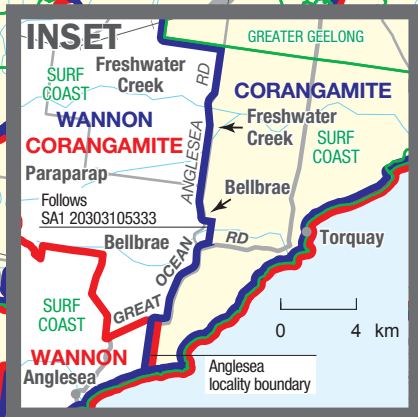

May 2024
**MAP OF PROPOSED
 COMMONWEALTH ELECTORAL DIVISION OF
 WANNON**

0 50 km

Names and boundaries proposed by the Redistribution Committee **WANNON**

Names and boundaries of existing Divisions **WANNON**

Names and boundaries of Local Government Areas (2024) **MOYNE**

This map has been compiled by CartDeco from data supplied by the Australian Electoral Commission, Department of Energy, Environment and Climate Action and Geoscience Australia.