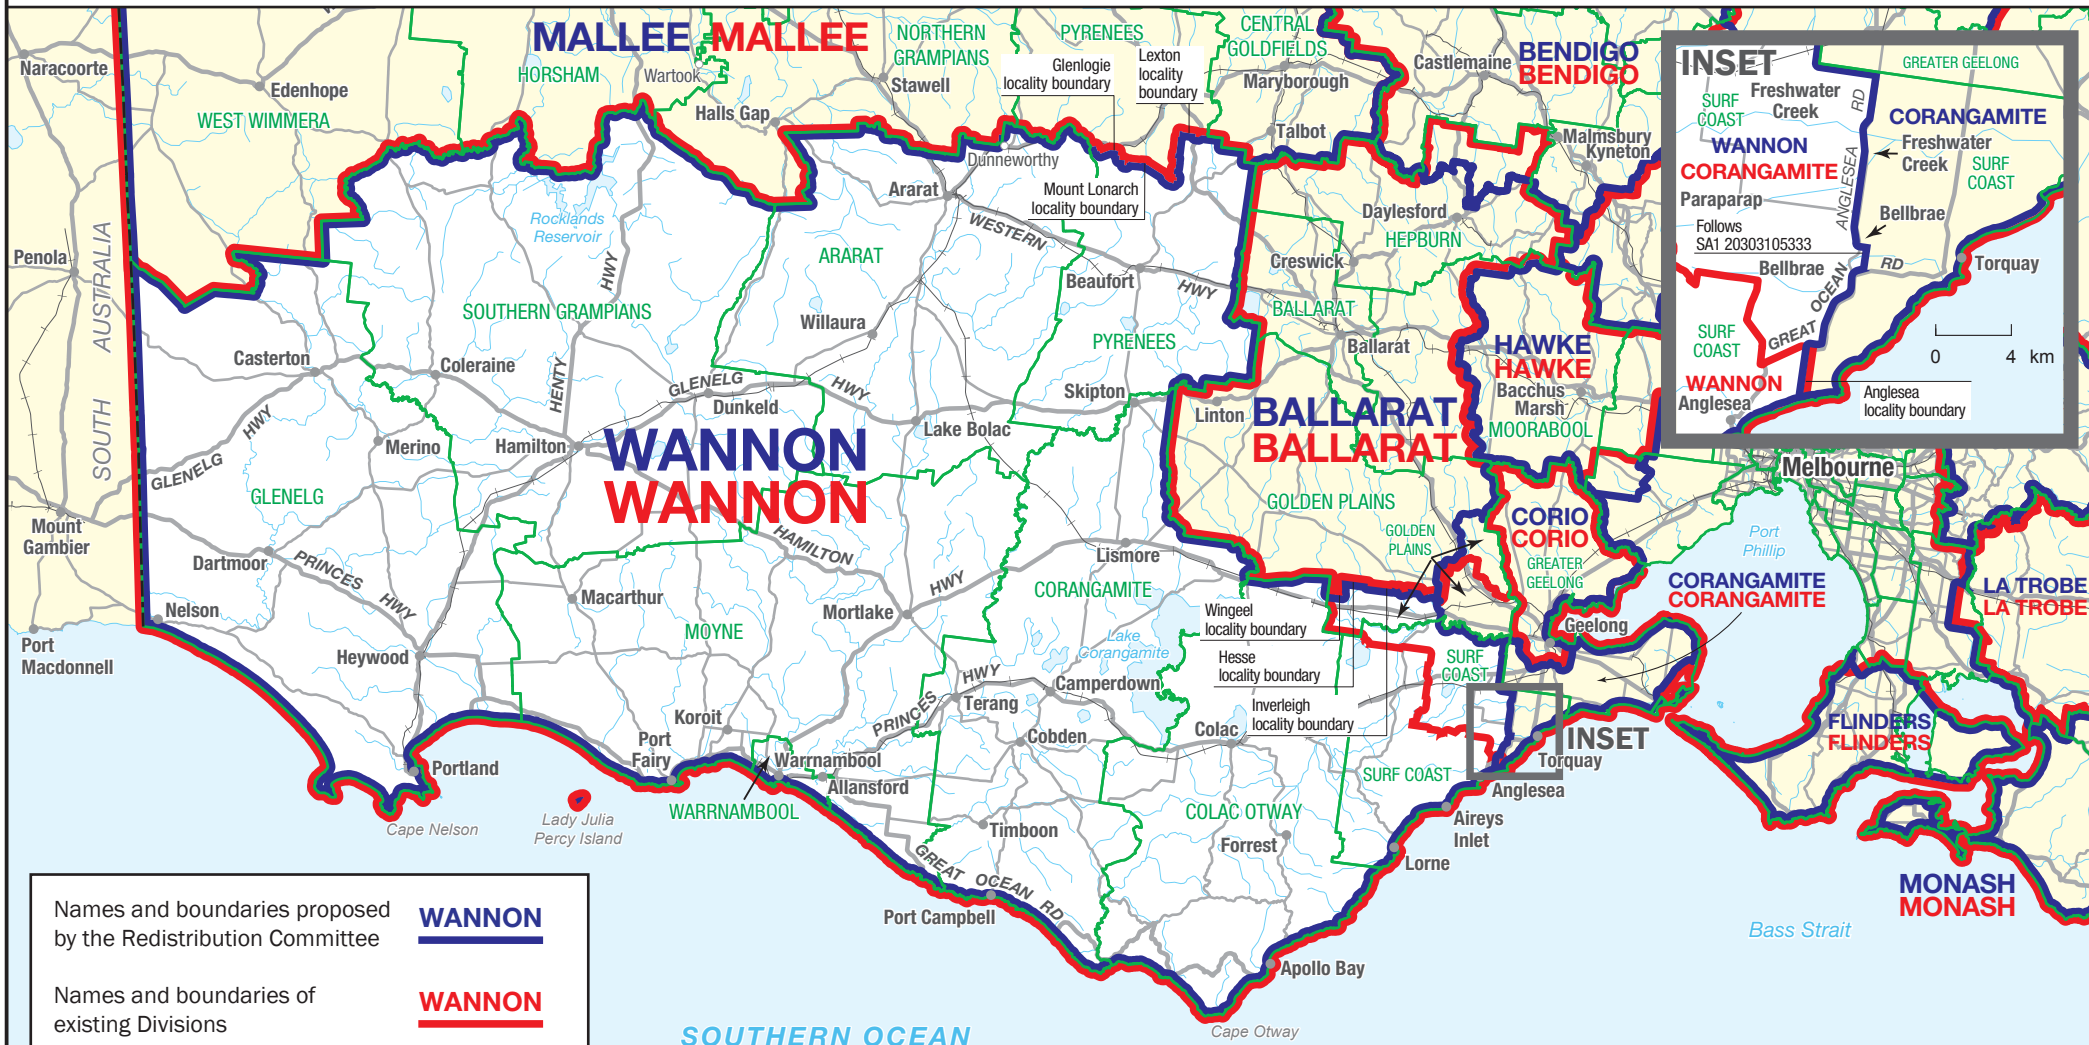

May 2024
**MAP OF PROPOSED
 COMMONWEALTH ELECTORAL DIVISION OF
 WANNON**

0 50 km

Names and boundaries proposed by the Redistribution Committee **WANNON**

Names and boundaries of existing Divisions **WANNON**

Names and boundaries of Local Government Areas (2024) **MOYNE**

This map has been compiled by CartDeco from data supplied by the Australian Electoral Commission, Department of Energy, Environment and Climate Action and Geoscience Australia.