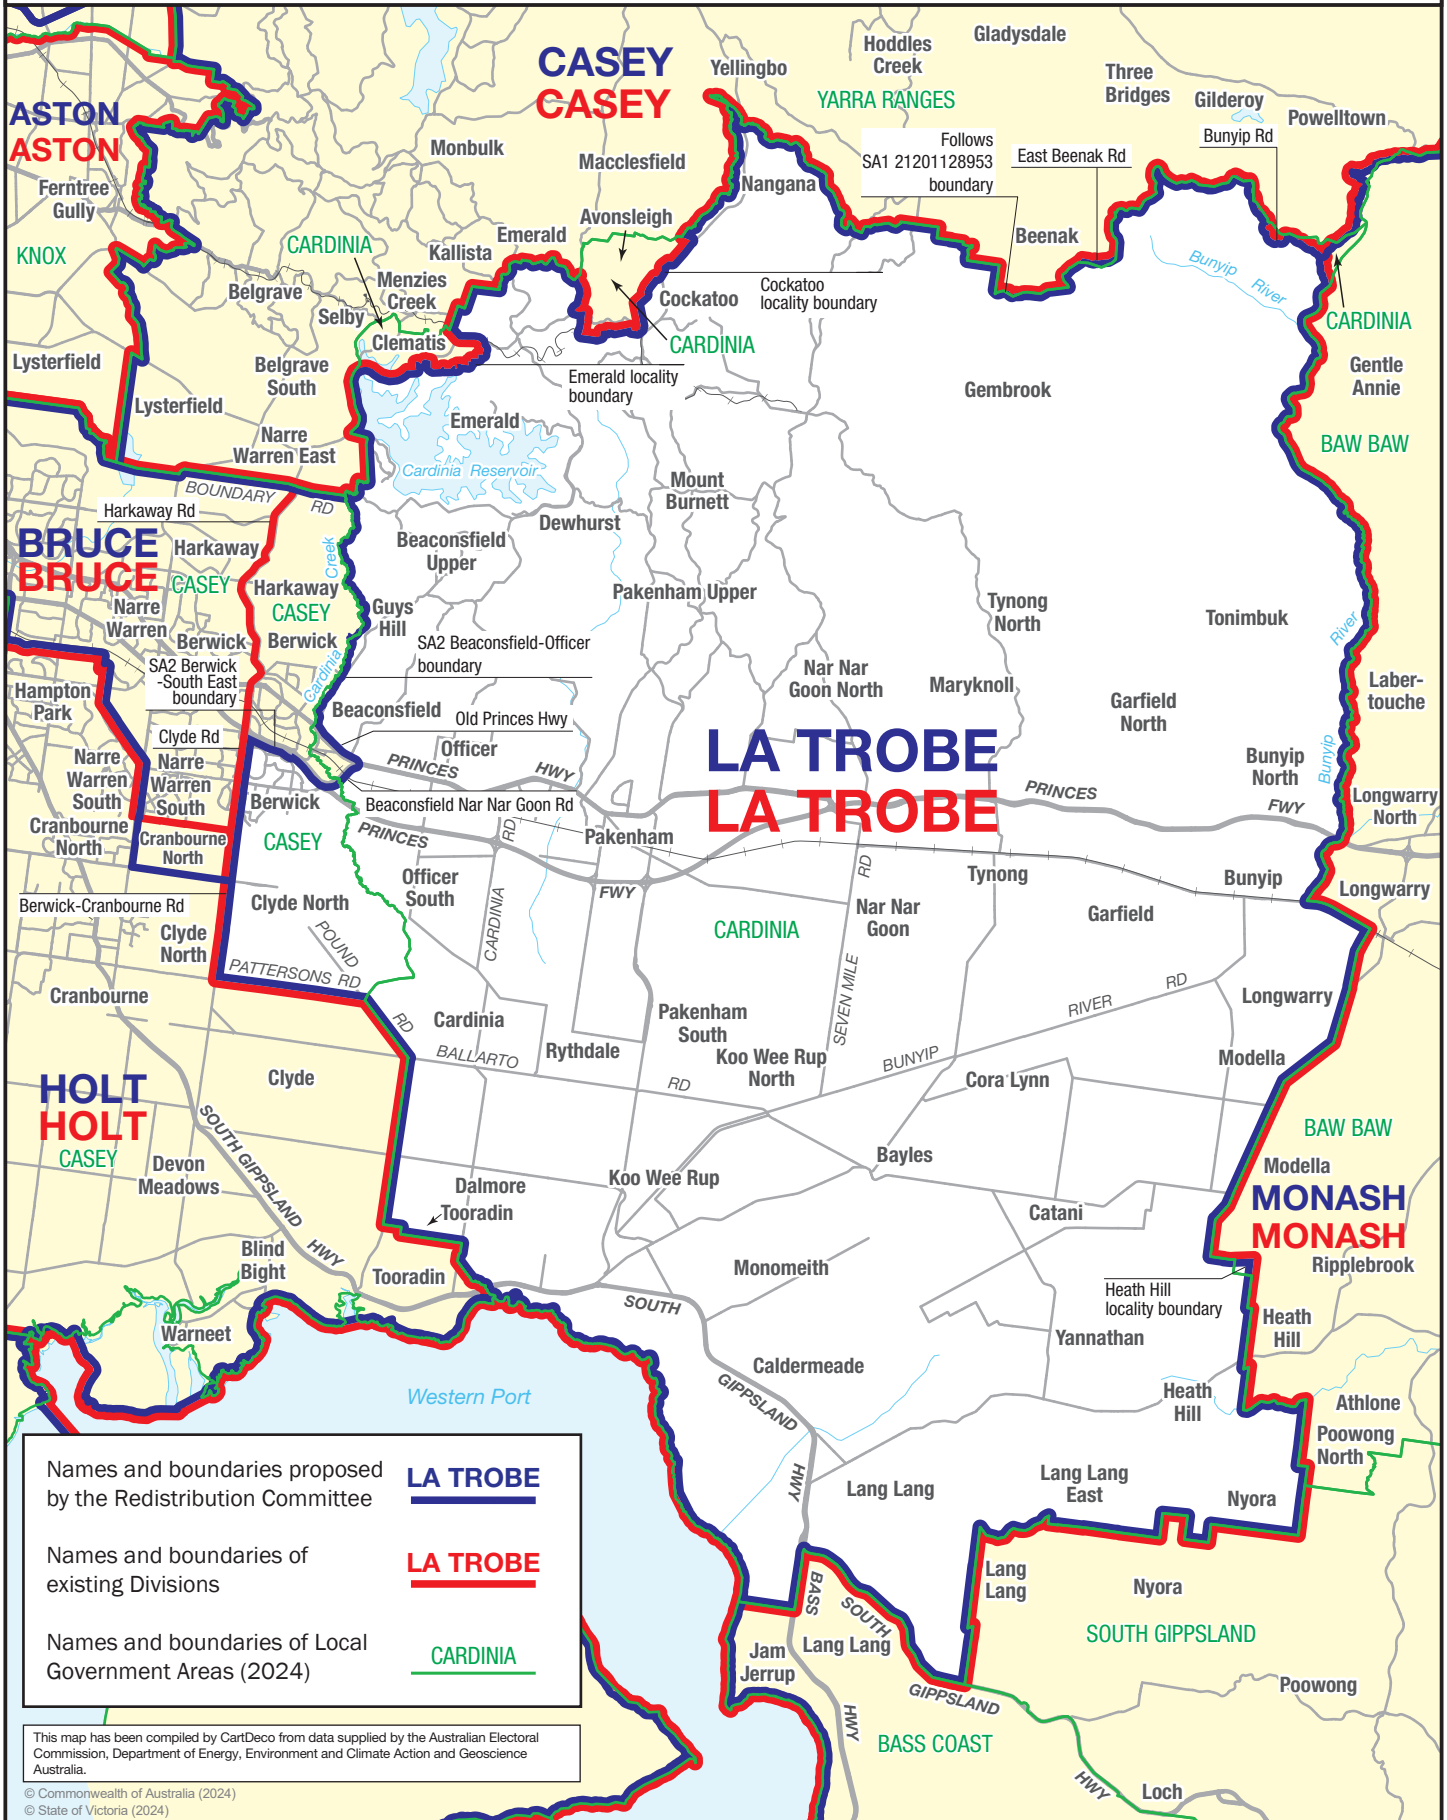

May 2024
**MAP OF PROPOSED
 COMMONWEALTH ELECTORAL DIVISION OF
 LA TROBE**

Names and boundaries proposed by the Redistribution Committee	LA TROBE
Names and boundaries of existing Divisions	LA TROBE
Names and boundaries of Local Government Areas (2024)	CARDINIA

This map has been compiled by CartDeco from data supplied by the Australian Electoral Commission, Department of Energy, Environment and Climate Action and Geoscience Australia.
 © Commonwealth of Australia (2024)
 © State of Victoria (2024)