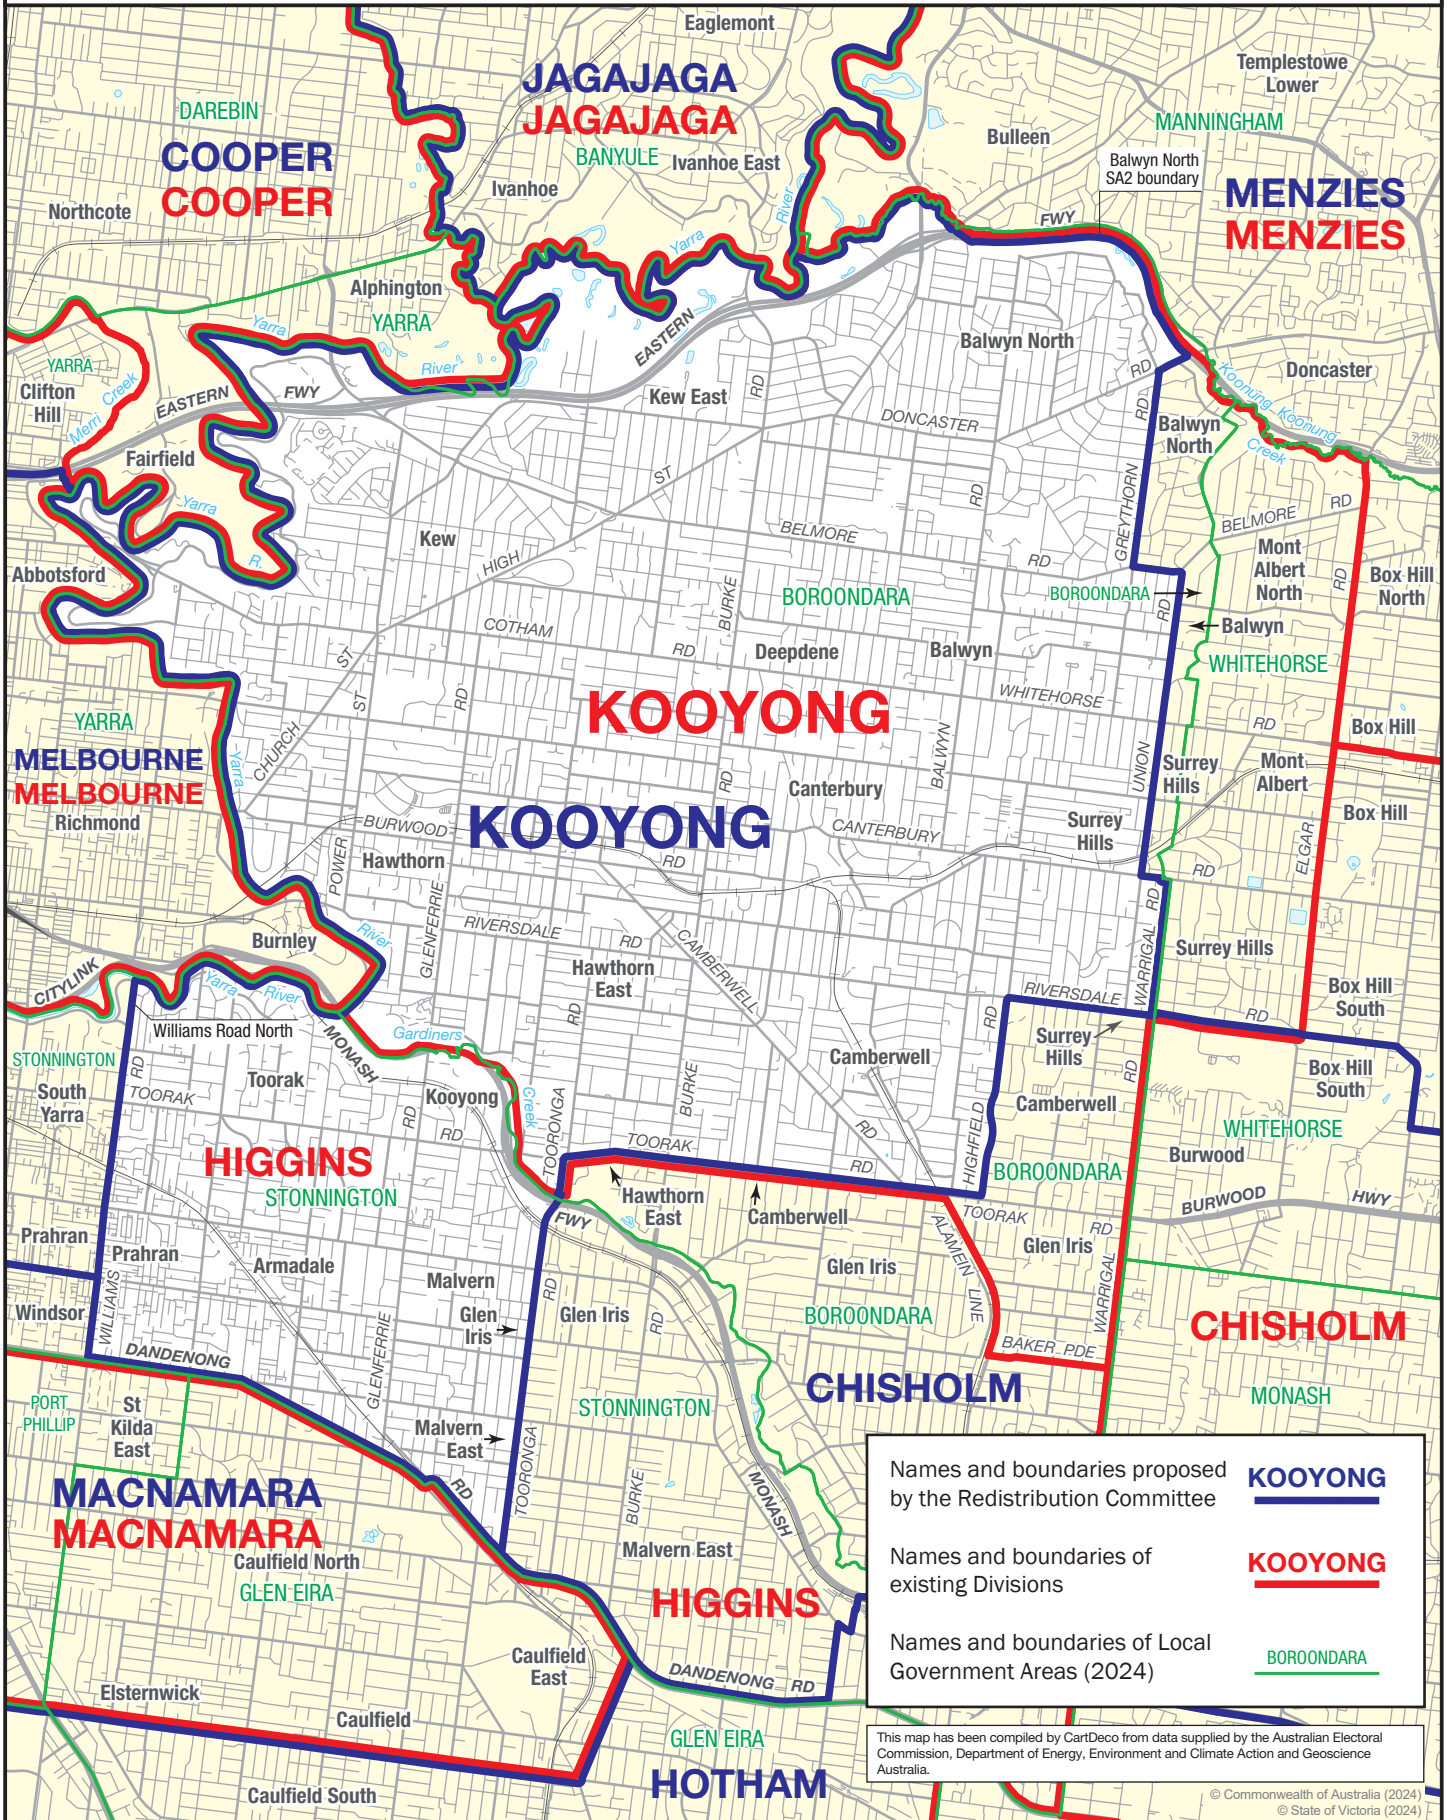

May 2024
**MAP OF PROPOSED
 COMMONWEALTH ELECTORAL DIVISION OF
 KOOYONG**

Names and boundaries proposed by the Redistribution Committee **KOOYONG**

Names and boundaries of existing Divisions **KOOYONG**

Names and boundaries of Local Government Areas (2024) **BOROONDARA**

This map has been compiled by CartDeco from data supplied by the Australian Electoral Commission, Department of Energy, Environment and Climate Action and Geoscience Australia.