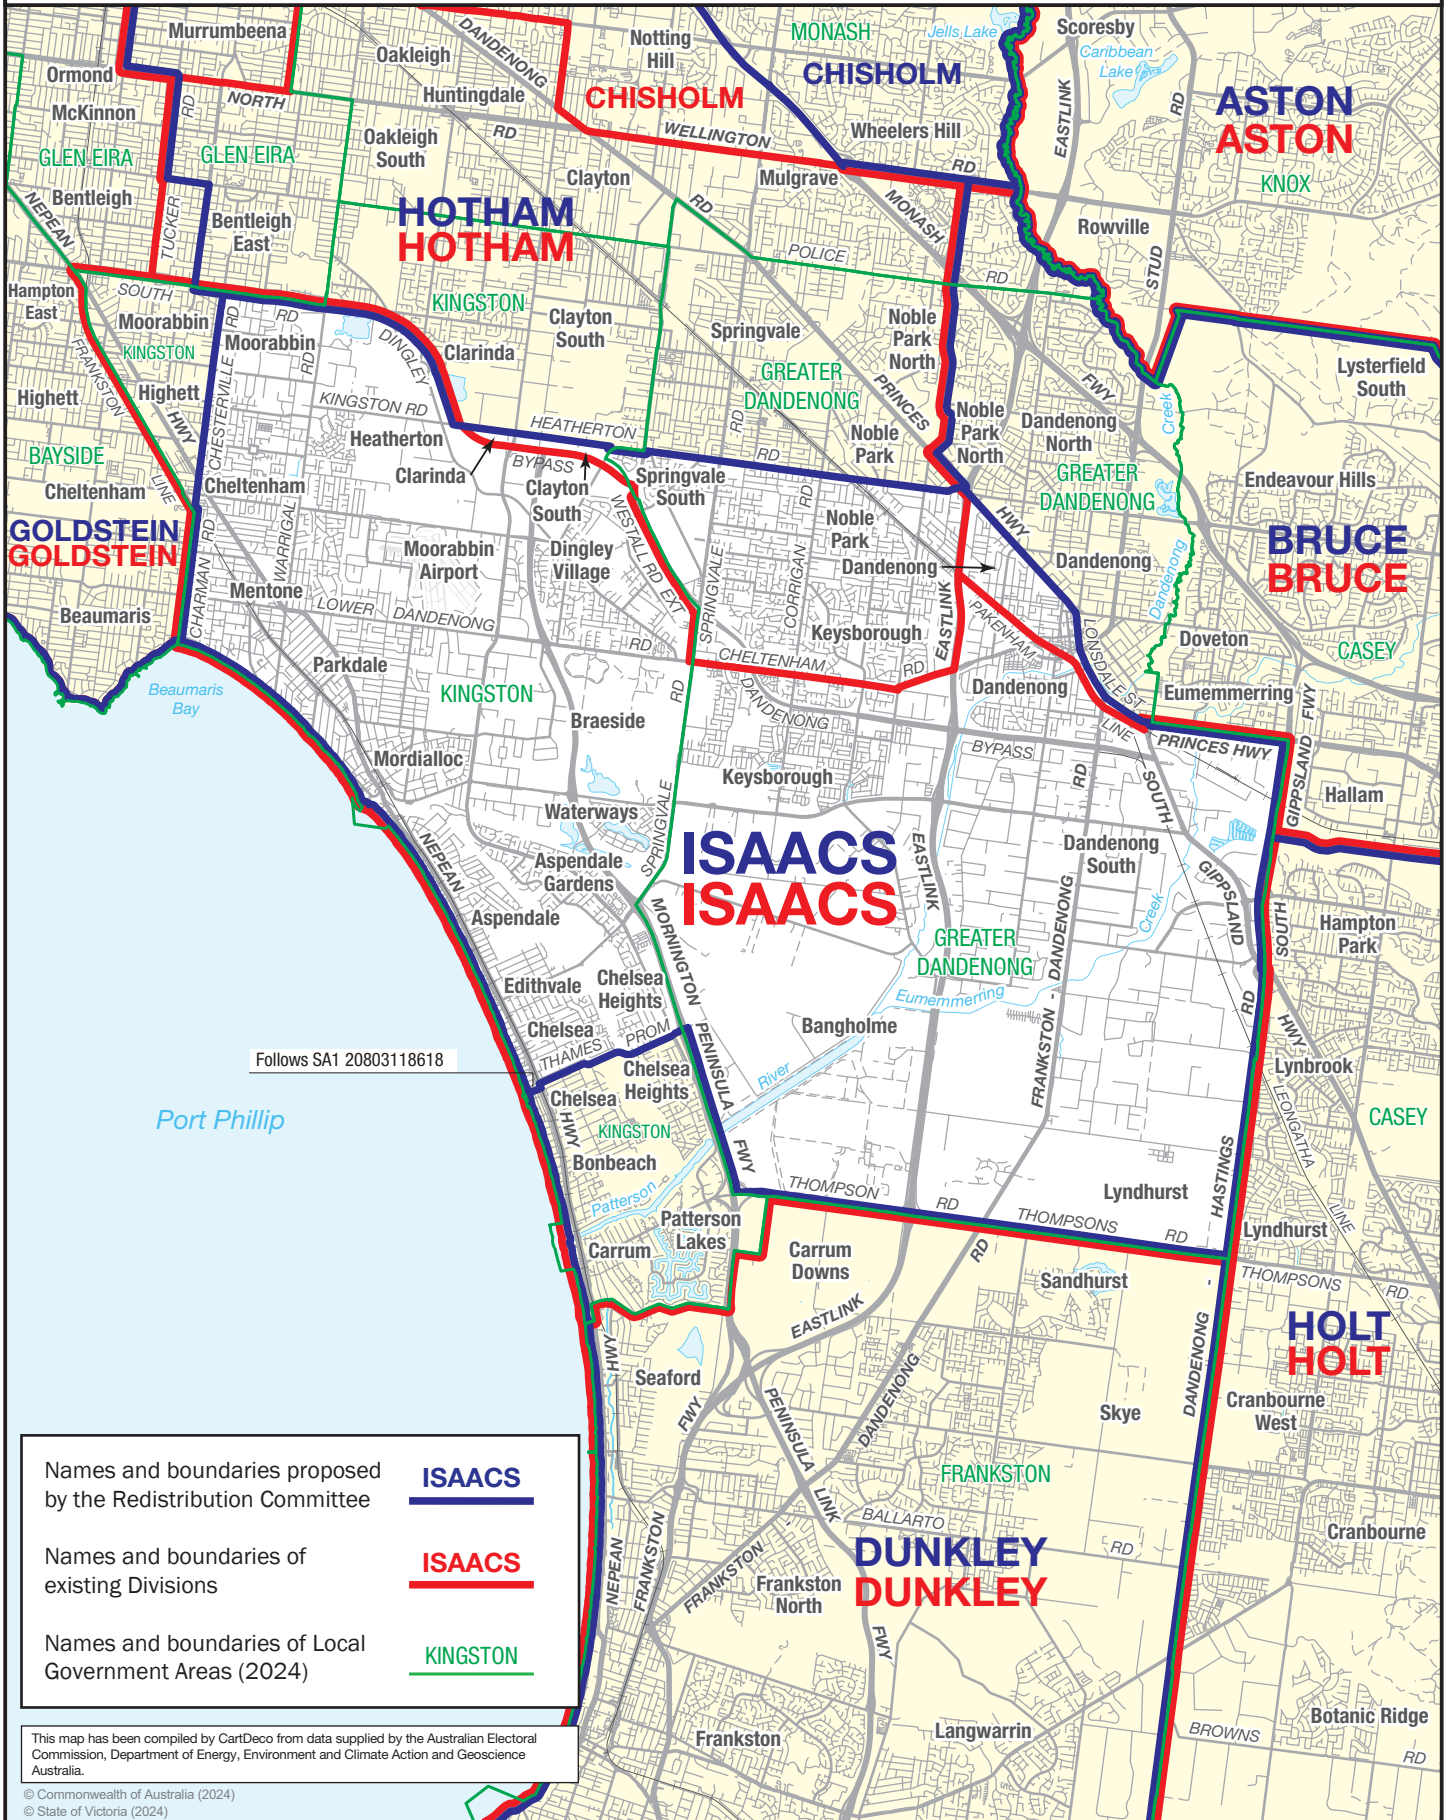

May 2024
**MAP OF PROPOSED
 COMMONWEALTH ELECTORAL DIVISION OF
 ISAACS**

0 2 km

Follows SA1 20803118618

| | |
|---|-----------------|
| Names and boundaries proposed by the Redistribution Committee | ISAACS |
| Names and boundaries of existing Divisions | ISAACS |
| Names and boundaries of Local Government Areas (2024) | KINGSTON |

This map has been compiled by CartDeco from data supplied by the Australian Electoral Commission, Department of Energy, Environment and Climate Action and Geoscience Australia.
 © Commonwealth of Australia (2024)
 © State of Victoria (2024)