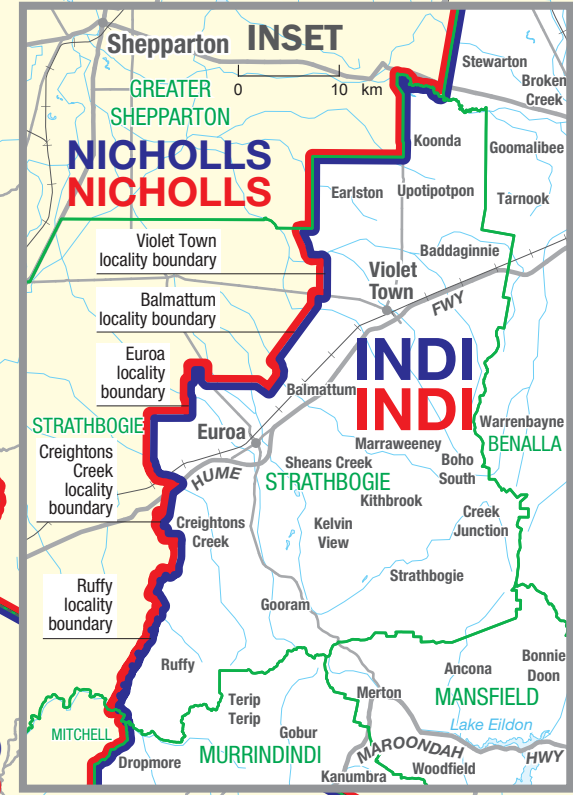

May 2024
**MAP OF PROPOSED
 COMMONWEALTH ELECTORAL DIVISION OF
 INDI**

0 40 km

Names and boundaries proposed by the Redistribution Committee	INDI
Names and boundaries of existing Divisions	INDI
Names and boundaries of Local Government Areas (2024)	WANGARATTA

This map has been compiled by CartDeco from data supplied by the Australian Electoral Commission, Department of Energy, Environment and Climate Action and Geoscience Australia.