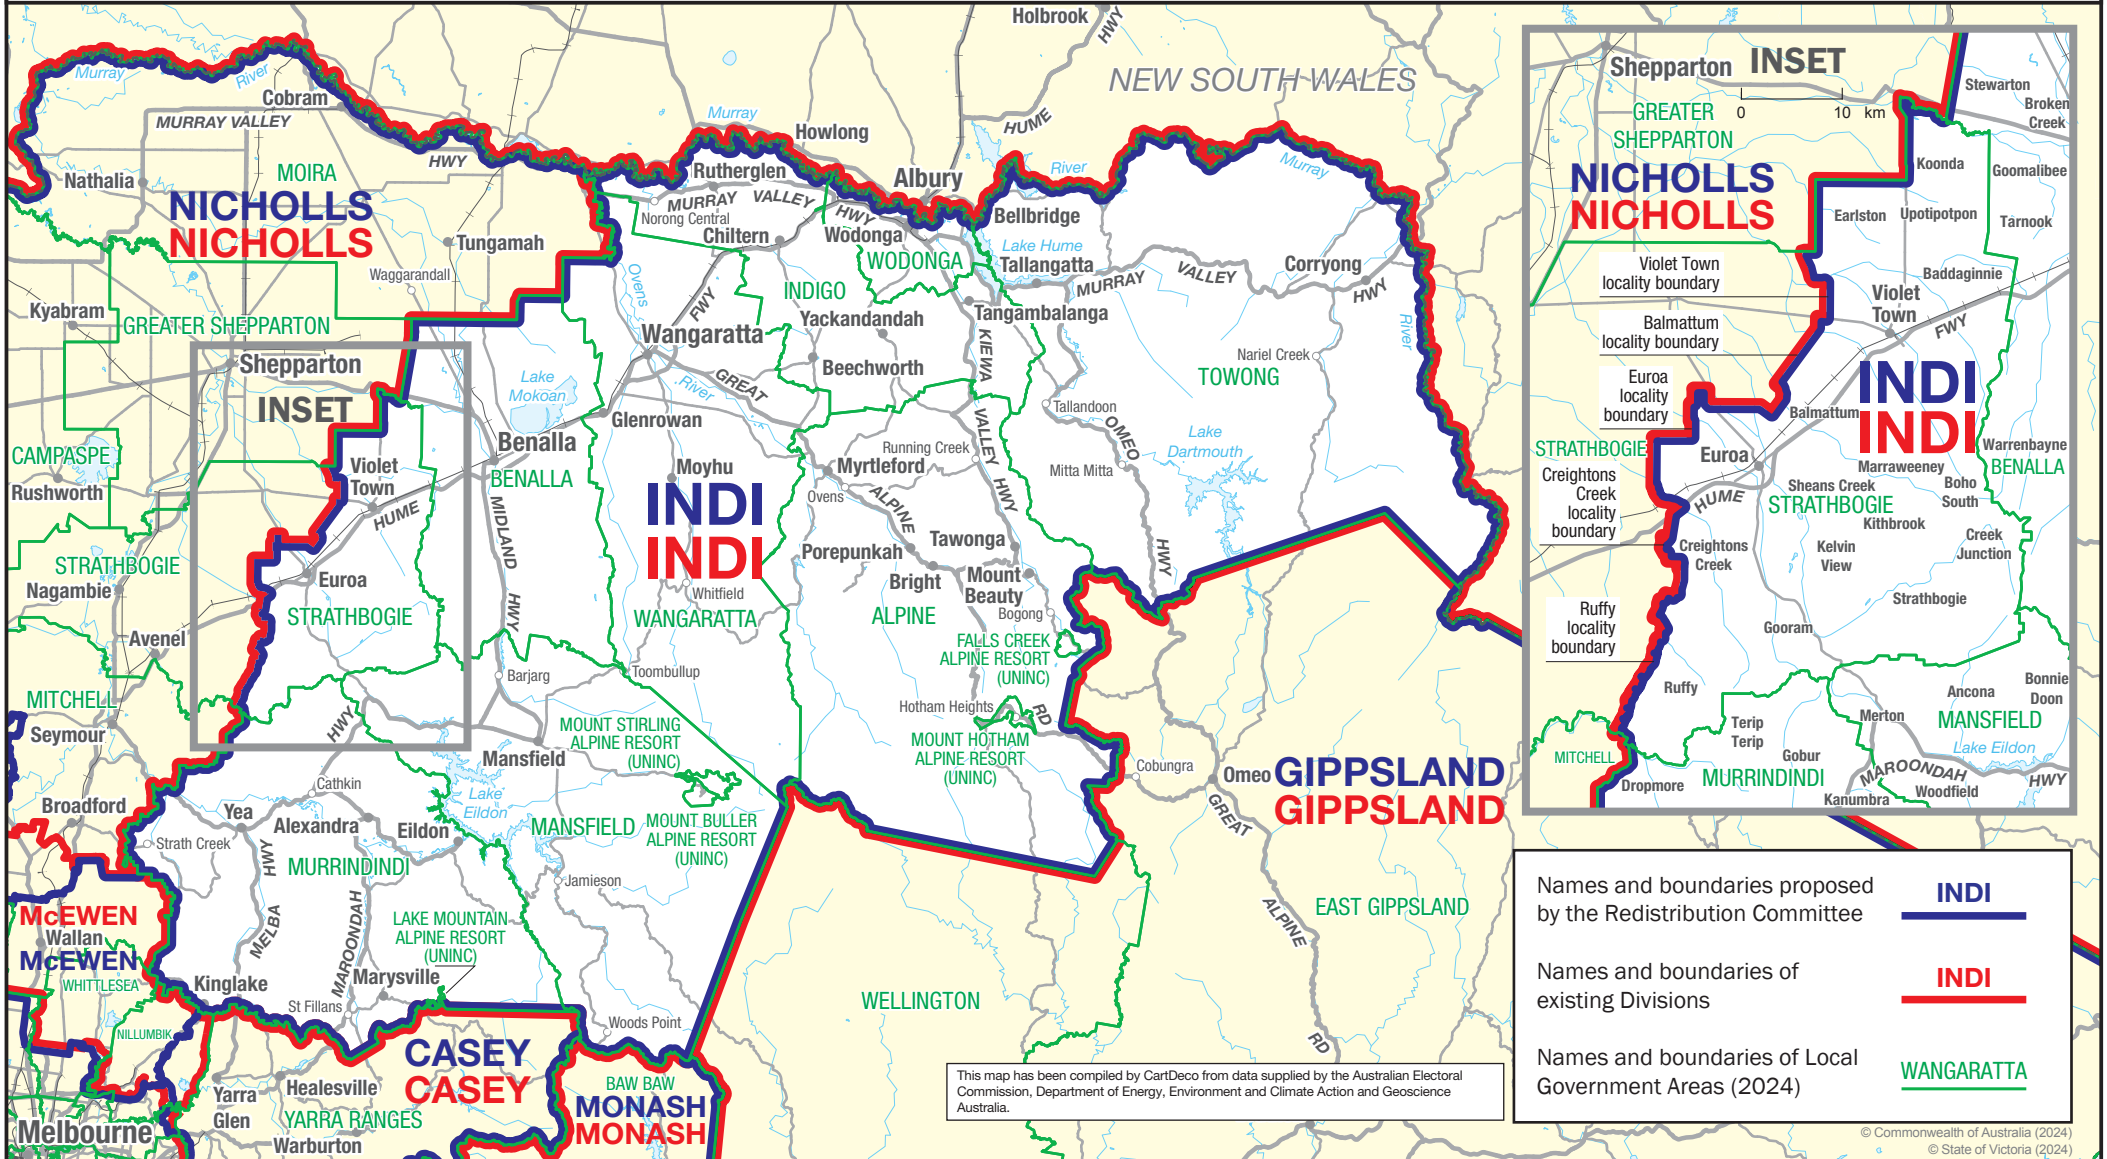

May 2024
**MAP OF PROPOSED
 COMMONWEALTH ELECTORAL DIVISION OF
 INDI**

0 40 km

Names and boundaries proposed by the Redistribution Committee	INDI
Names and boundaries of existing Divisions	INDI
Names and boundaries of Local Government Areas (2024)	WANGARATTA

This map has been compiled by CartDeco from data supplied by the Australian Electoral Commission, Department of Energy, Environment and Climate Action and Geoscience Australia.