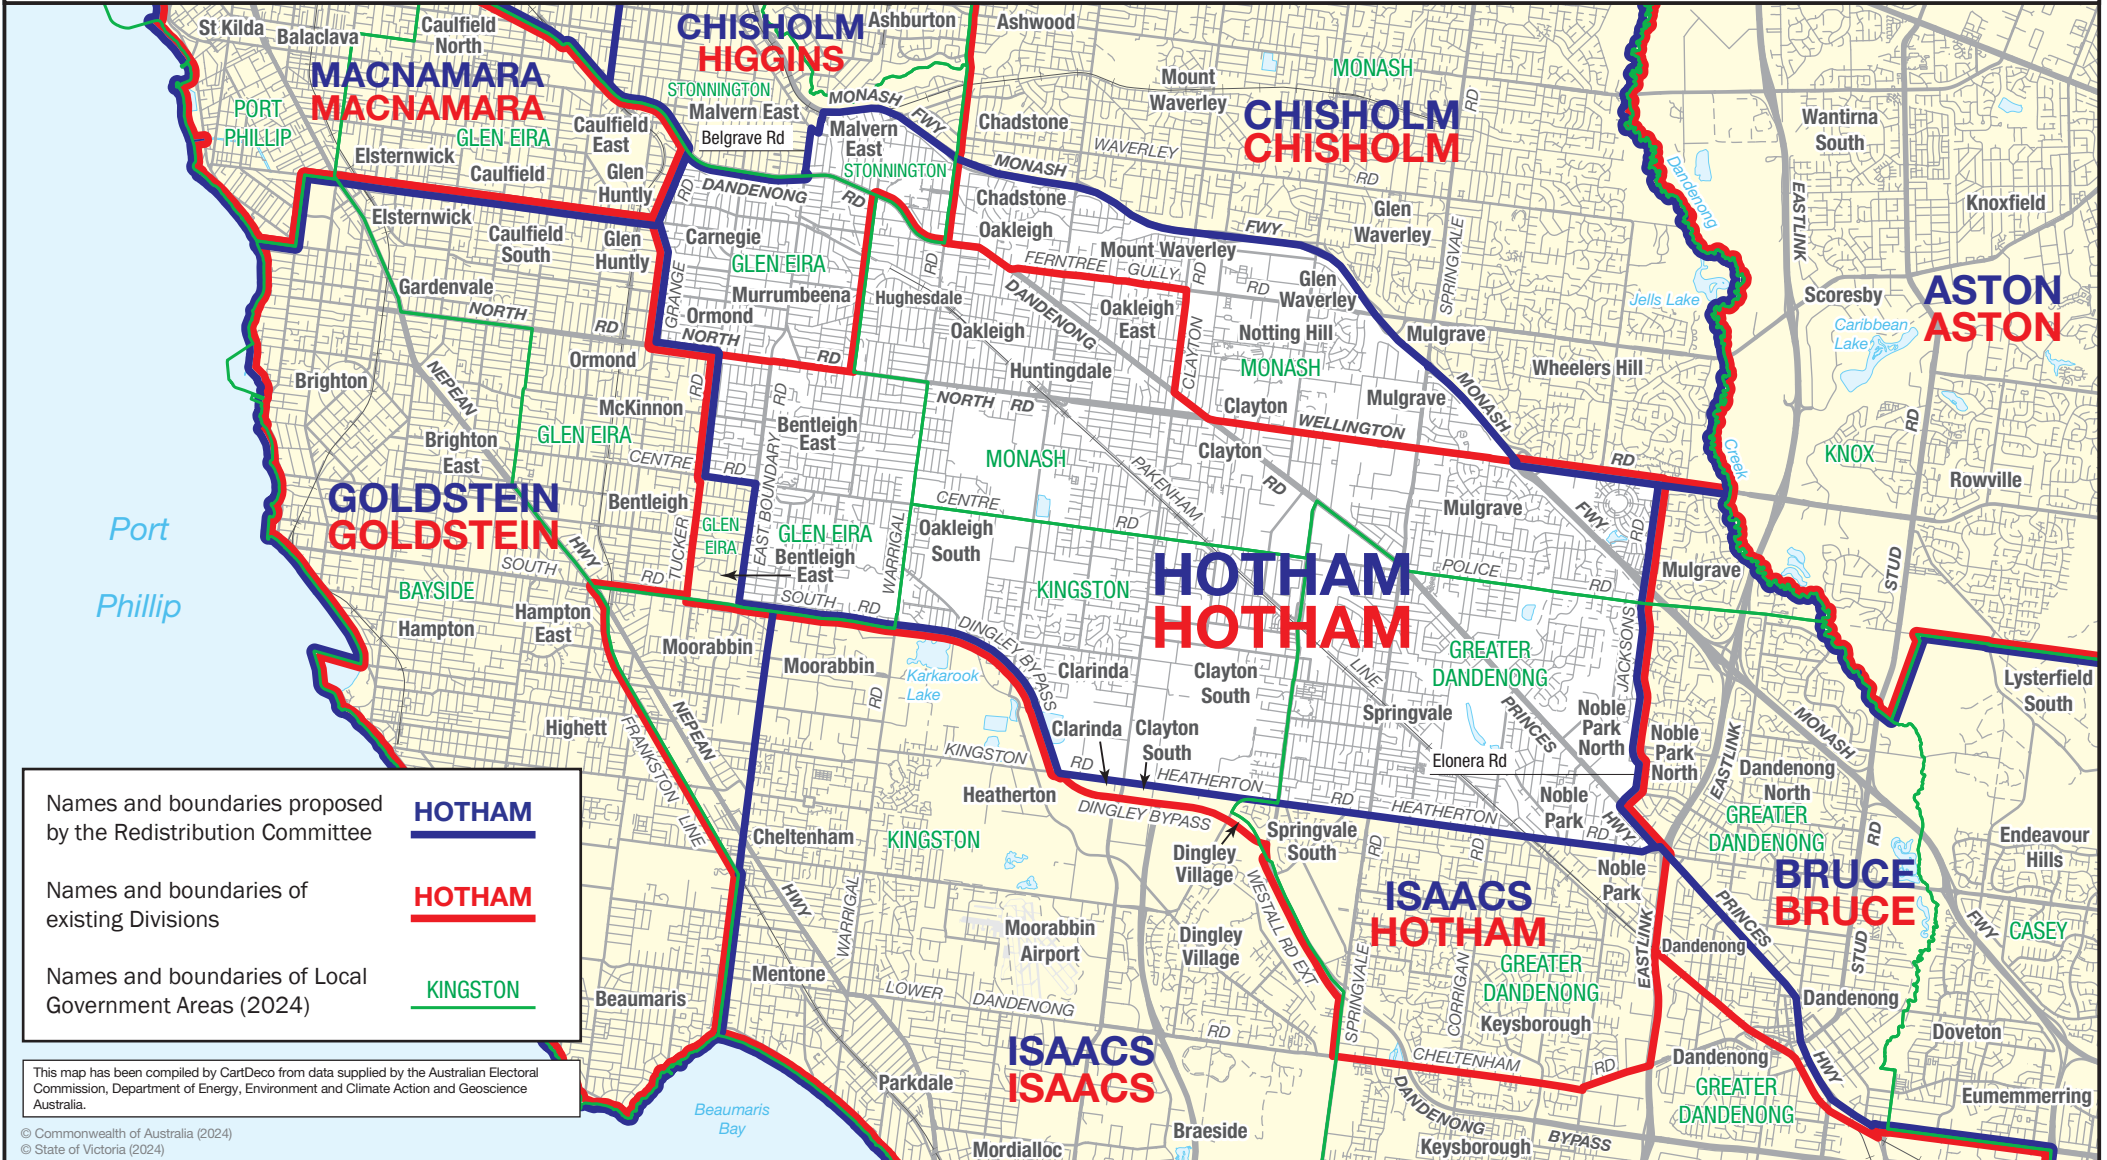

May 2024
**MAP OF PROPOSED
 COMMONWEALTH ELECTORAL DIVISION OF
 HOTHAM**

Names and boundaries proposed by the Redistribution Committee	HOTHAM
Names and boundaries of existing Divisions	HOTHAM
Names and boundaries of Local Government Areas (2024)	KINGSTON

This map has been compiled by CartDeco from data supplied by the Australian Electoral Commission, Department of Energy, Environment and Climate Action and Geoscience Australia.