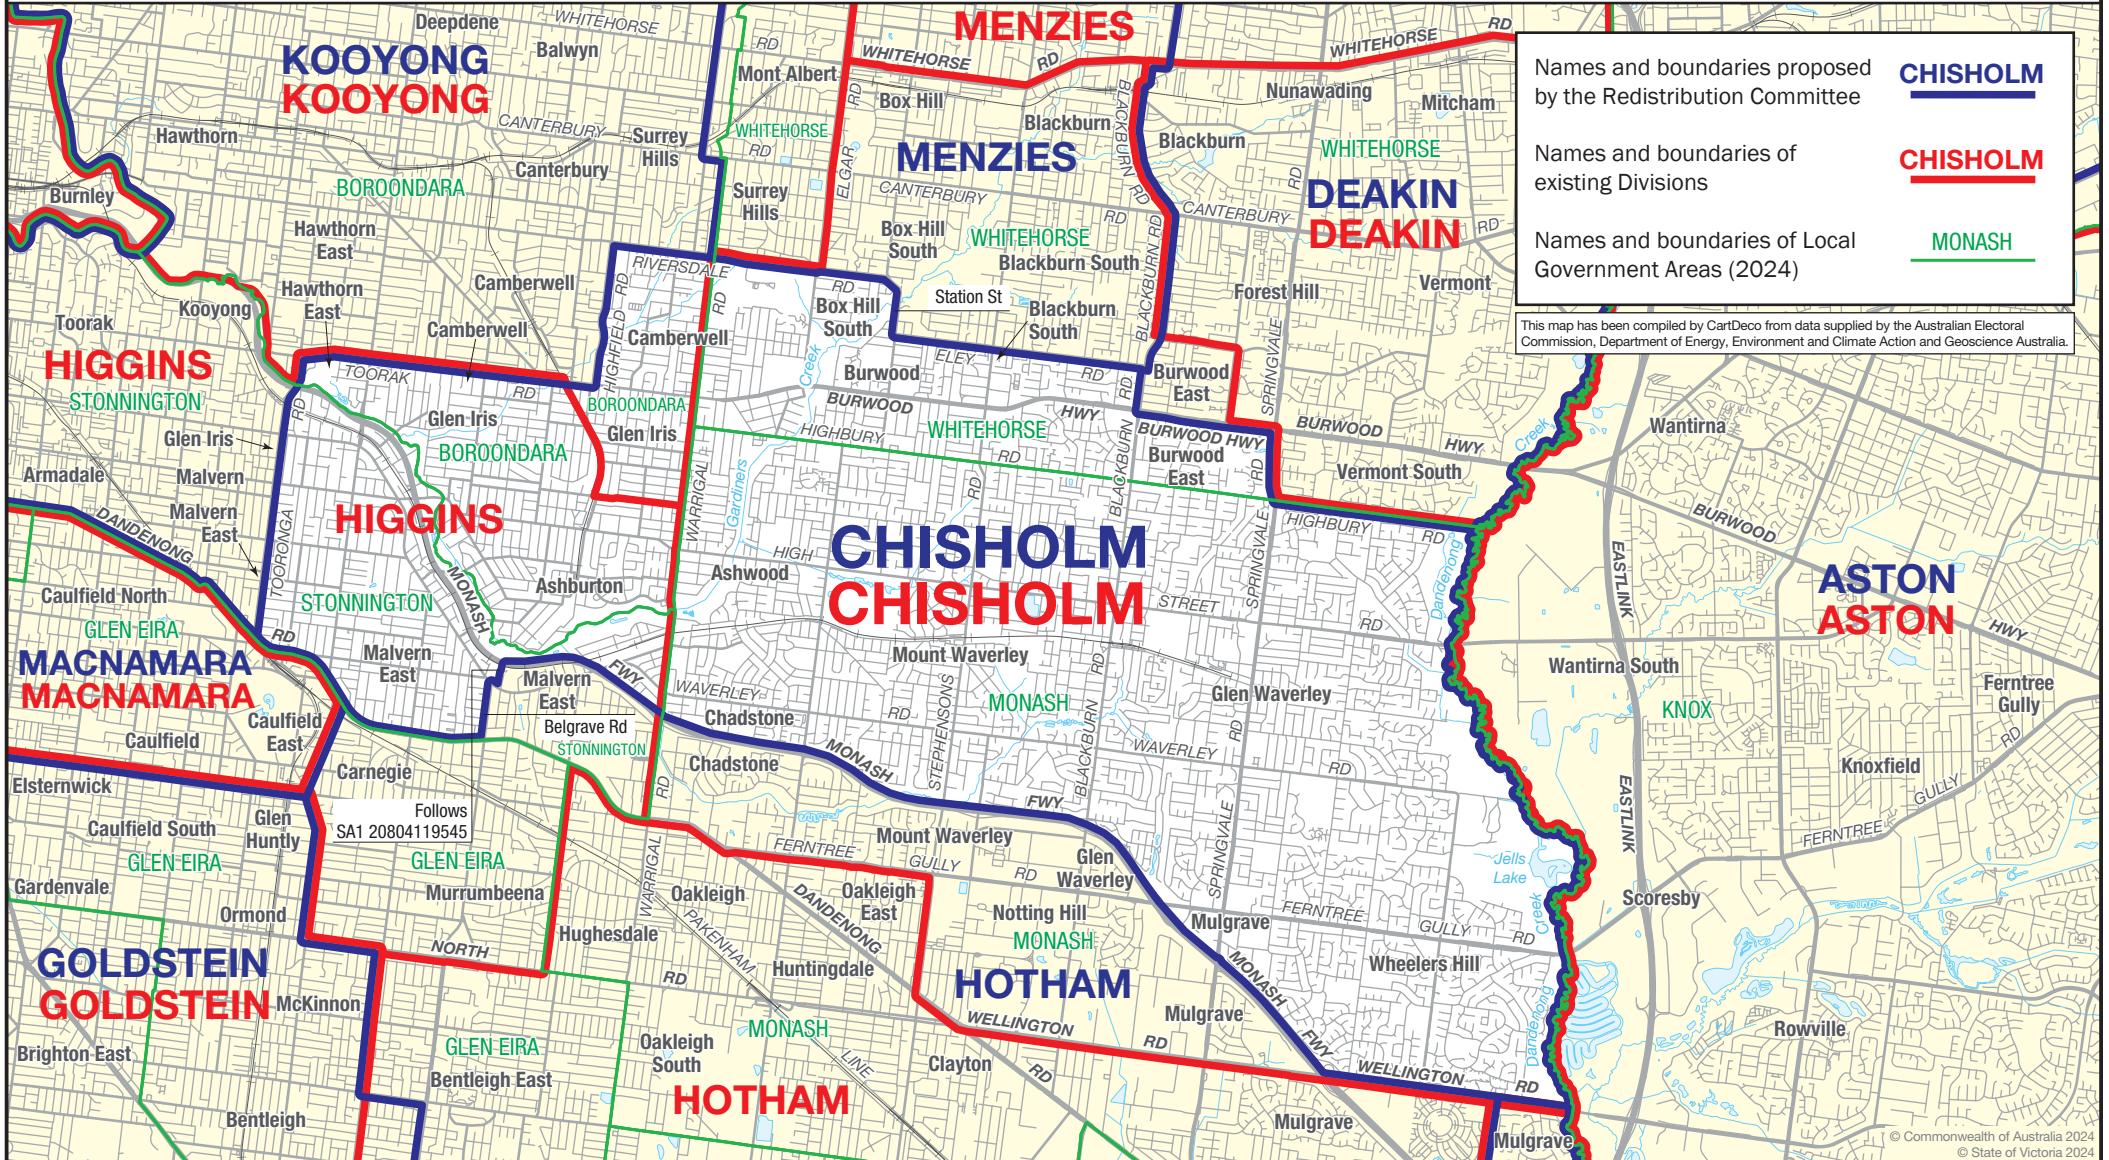

May 2024
**MAP OF PROPOSED
 COMMONWEALTH ELECTORAL DIVISION OF
 CHISHOLM**

0 2 km

Names and boundaries proposed by the Redistribution Committee **CHISHOLM**

Names and boundaries of existing Divisions **CHISHOLM**

Names and boundaries of Local Government Areas (2024) **MONASH**

This map has been compiled by CartDeco from data supplied by the Australian Electoral Commission, Department of Energy, Environment and Climate Action and Geoscience Australia.