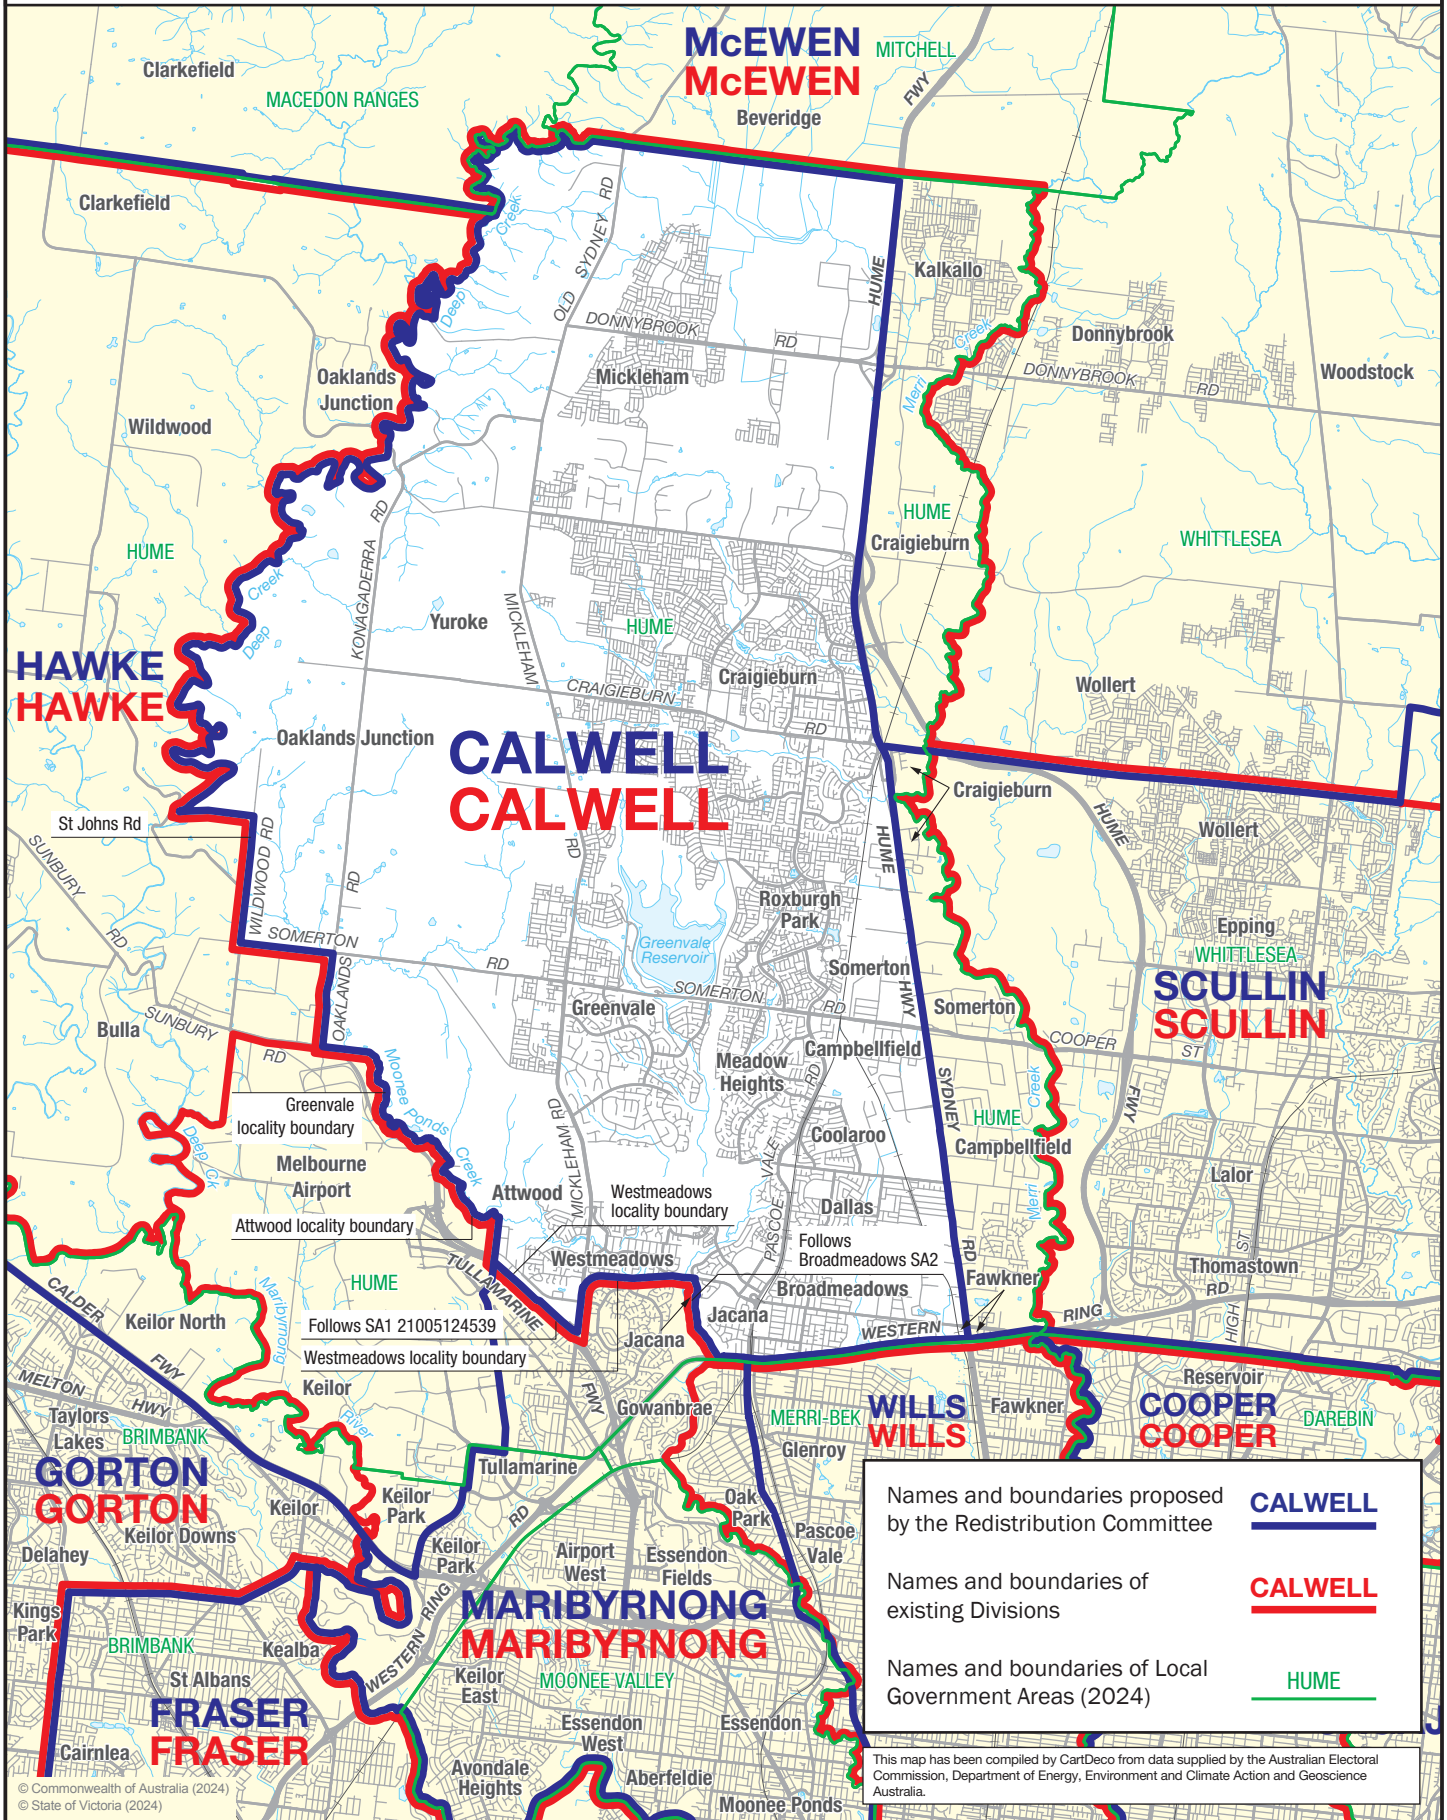

May 2024
**MAP OF PROPOSED
 COMMONWEALTH ELECTORAL DIVISION OF
 CALWELL**

0 2 km

Names and boundaries proposed by the Redistribution Committee	CALWELL
Names and boundaries of existing Divisions	CALWELL
Names and boundaries of Local Government Areas (2024)	HUME

This map has been compiled by CartDeco from data supplied by the Australian Electoral Commission, Department of Energy, Environment and Climate Action and Geoscience Australia.