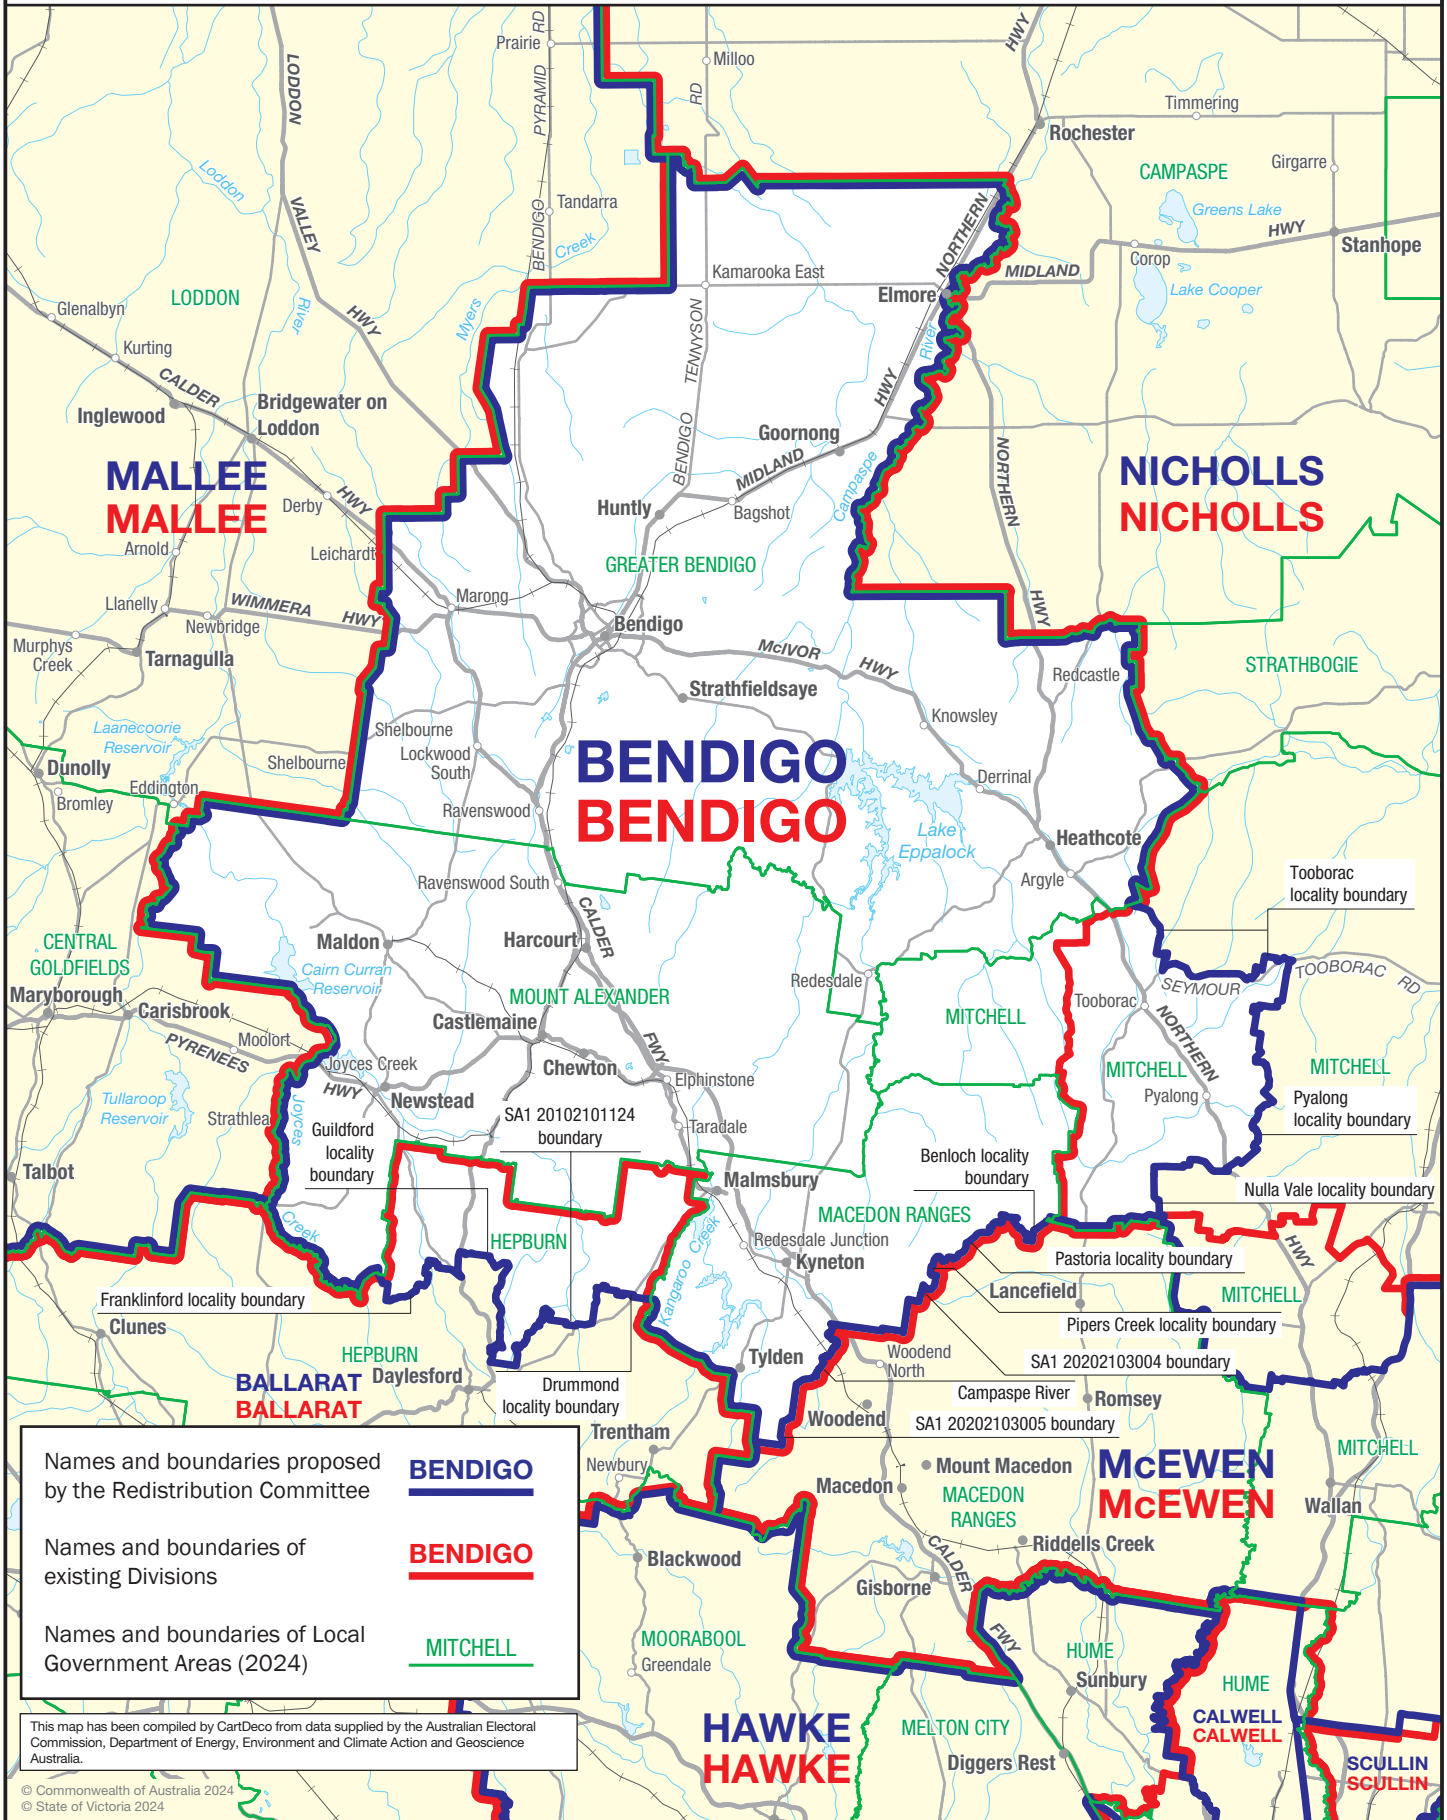

May 2024
**MAP OF PROPOSED
 COMMONWEALTH ELECTORAL DIVISION OF
 BENDIGO**

Names and boundaries proposed by the Redistribution Committee **BENDIGO**

Names and boundaries of existing Divisions **BENDIGO**

Names and boundaries of Local Government Areas (2024) **MITCHELL**

This map has been compiled by CartDeco from data supplied by the Australian Electoral Commission, Department of Energy, Environment and Climate Action and Geoscience Australia.