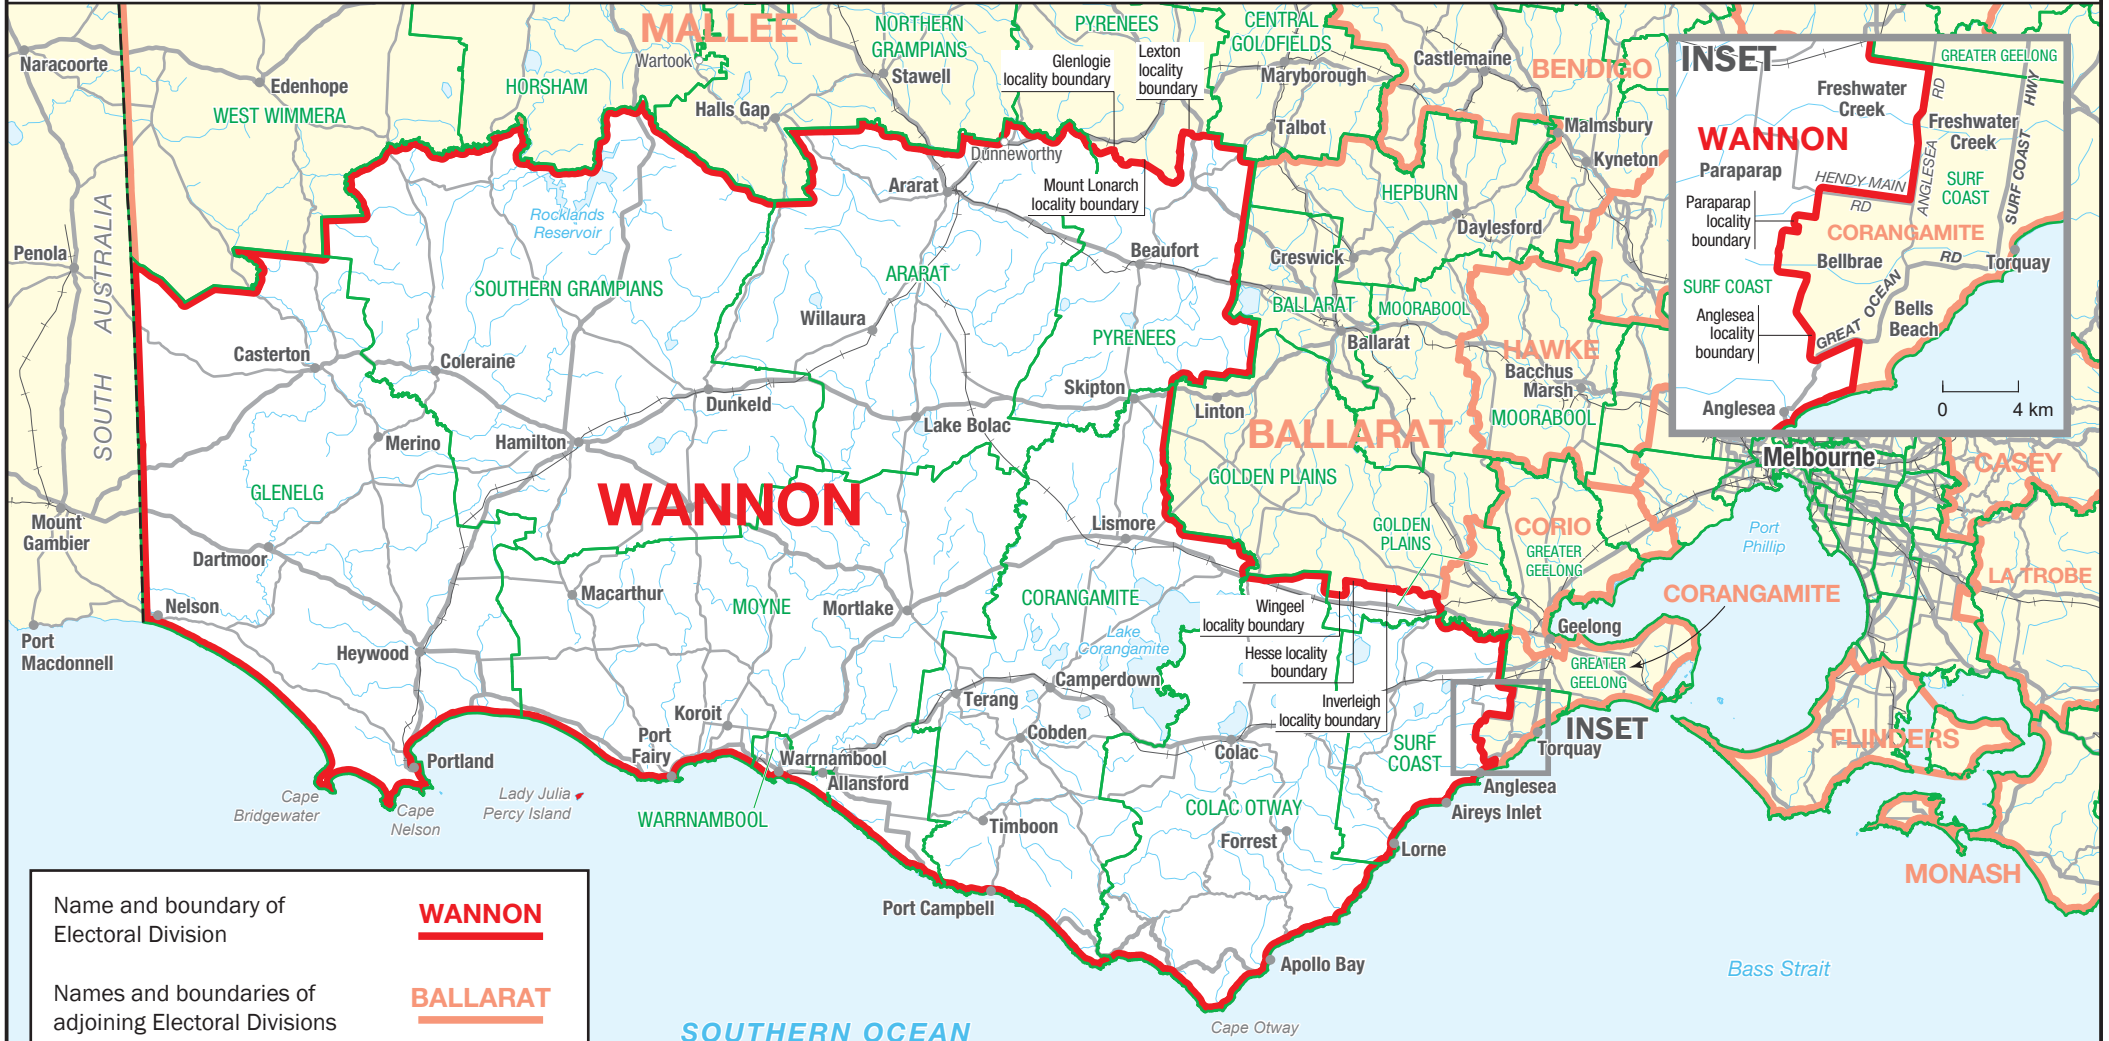

October 2024  
**MAP OF COMMONWEALTH  
 ELECTORAL DIVISION OF  
 WANNON**

0 50 km

Name and boundary of Electoral Division	<b>WANNON</b>
Names and boundaries of adjoining Electoral Divisions	<b>BALLARAT</b>
Names and boundaries of Local Government Areas (2024)	<b>MOYNE</b>

This map has been compiled by CartDeco from data supplied by the Australian Electoral Commission, Department of Energy, Environment and Climate Action and Geoscience Australia.  
 © Commonwealth of Australia (2024)  
 © State of Victoria (2024)