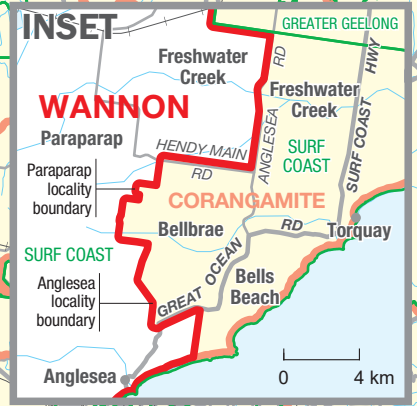

October 2024  
**MAP OF COMMONWEALTH  
 ELECTORAL DIVISION OF  
 WANNON**

0 50 km

Name and boundary of Electoral Division	<b>WANNON</b>
Names and boundaries of adjoining Electoral Divisions	<b>BALLARAT</b>
Names and boundaries of Local Government Areas (2024)	<b>MOYNE</b>

This map has been compiled by CartDeco from data supplied by the Australian Electoral Commission, Department of Energy, Environment and Climate Action and Geoscience Australia.  
 © Commonwealth of Australia (2024)  
 © State of Victoria (2024)