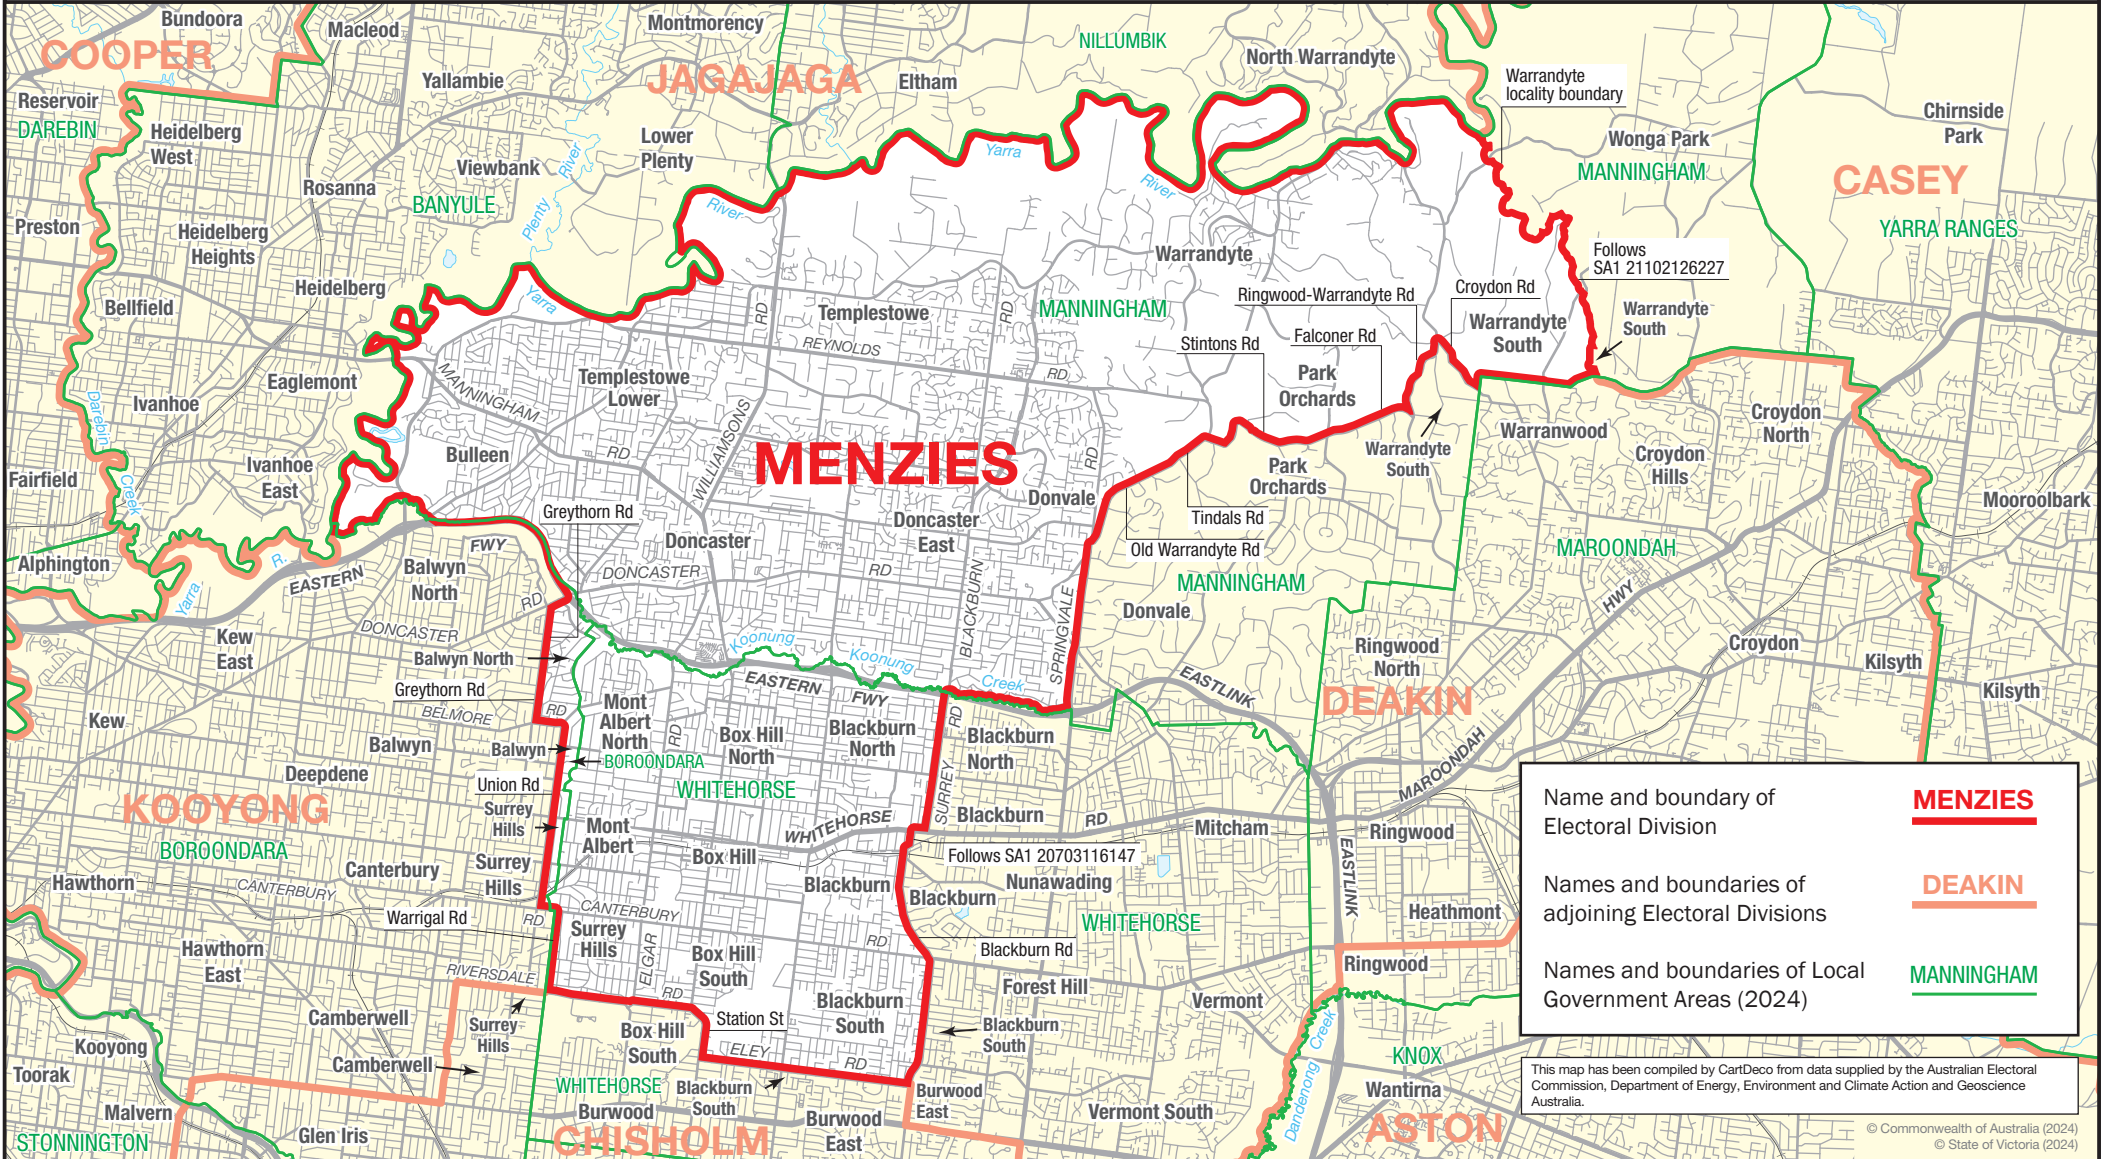

October 2024  
 MAP OF COMMONWEALTH  
 ELECTORAL DIVISION OF  
**MENZIES**

Name and boundary of Electoral Division	<b><u>MENZIES</u></b>
Names and boundaries of adjoining Electoral Divisions	<b><u>DEAKIN</u></b>
Names and boundaries of Local Government Areas (2024)	<b><u>MANNINGHAM</u></b>

This map has been compiled by CartDeco from data supplied by the Australian Electoral Commission, Department of Energy, Environment and Climate Action and Geoscience Australia.