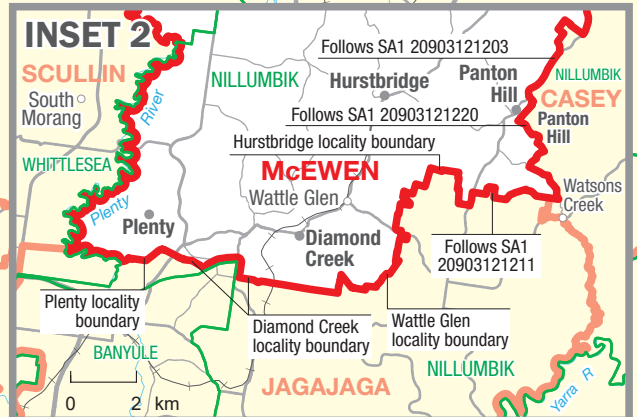

October 2024
**MAP OF COMMONWEALTH
 ELECTORAL DIVISION OF**
McEWEN

Name and boundary of Electoral Division	McEWEN
Names and boundaries of adjoining Electoral Divisions	HAWKE
Names and boundaries of Local Government Areas (2024)	MITCHELL

This map has been compiled by CartDeco from data supplied by the Australian Electoral Commission, Department of Energy, Environment and Climate Action and Geoscience Australia.