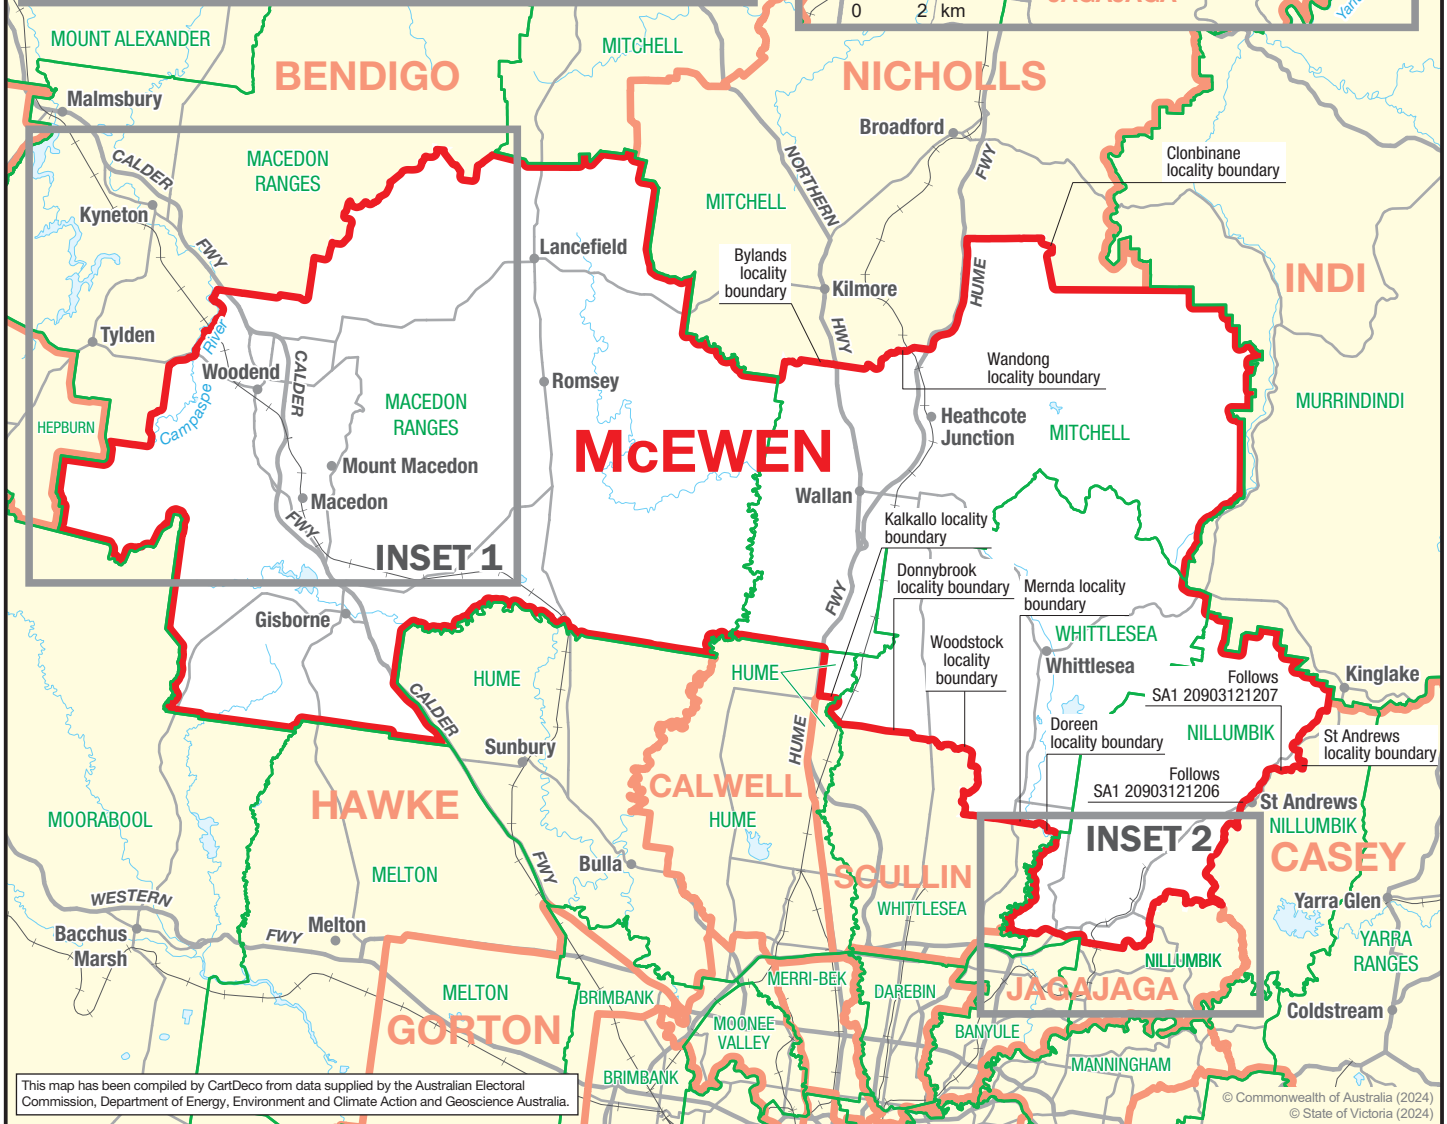

October 2024
**MAP OF COMMONWEALTH
 ELECTORAL DIVISION OF**
McEWEN

Name and boundary of Electoral Division	McEWEN
Names and boundaries of adjoining Electoral Divisions	HAWKE
Names and boundaries of Local Government Areas (2024)	MITCHELL

This map has been compiled by CartDeco from data supplied by the Australian Electoral Commission, Department of Energy, Environment and Climate Action and Geoscience Australia.