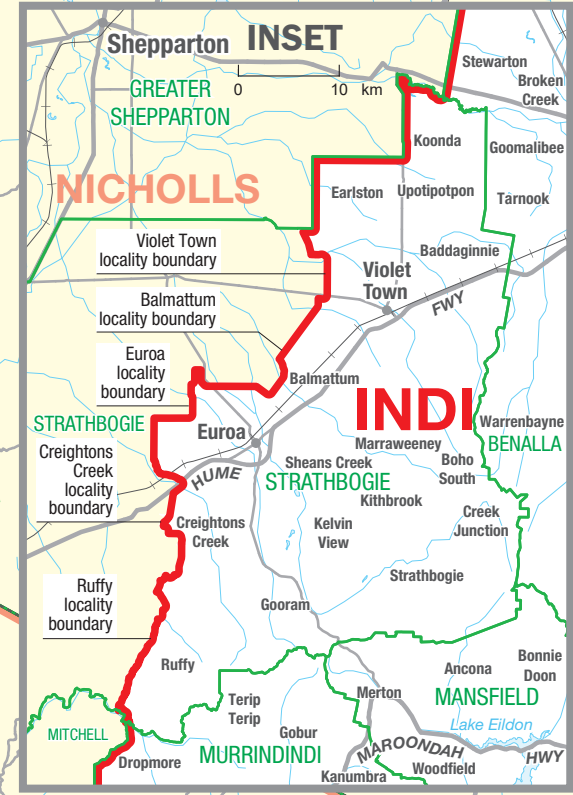

October 2024
**MAP OF COMMONWEALTH
 ELECTORAL DIVISION OF
 INDI**

0 40 km

Name and boundary of Electoral Division	INDI
Names and boundaries of adjoining Electoral Divisions	CASEY
Names and boundaries of Local Government Areas (2024)	WANGARATTA

This map has been compiled by CartDeco from data supplied by the Australian Electoral Commission, Department of Energy, Environment and Climate Action and Geoscience Australia.