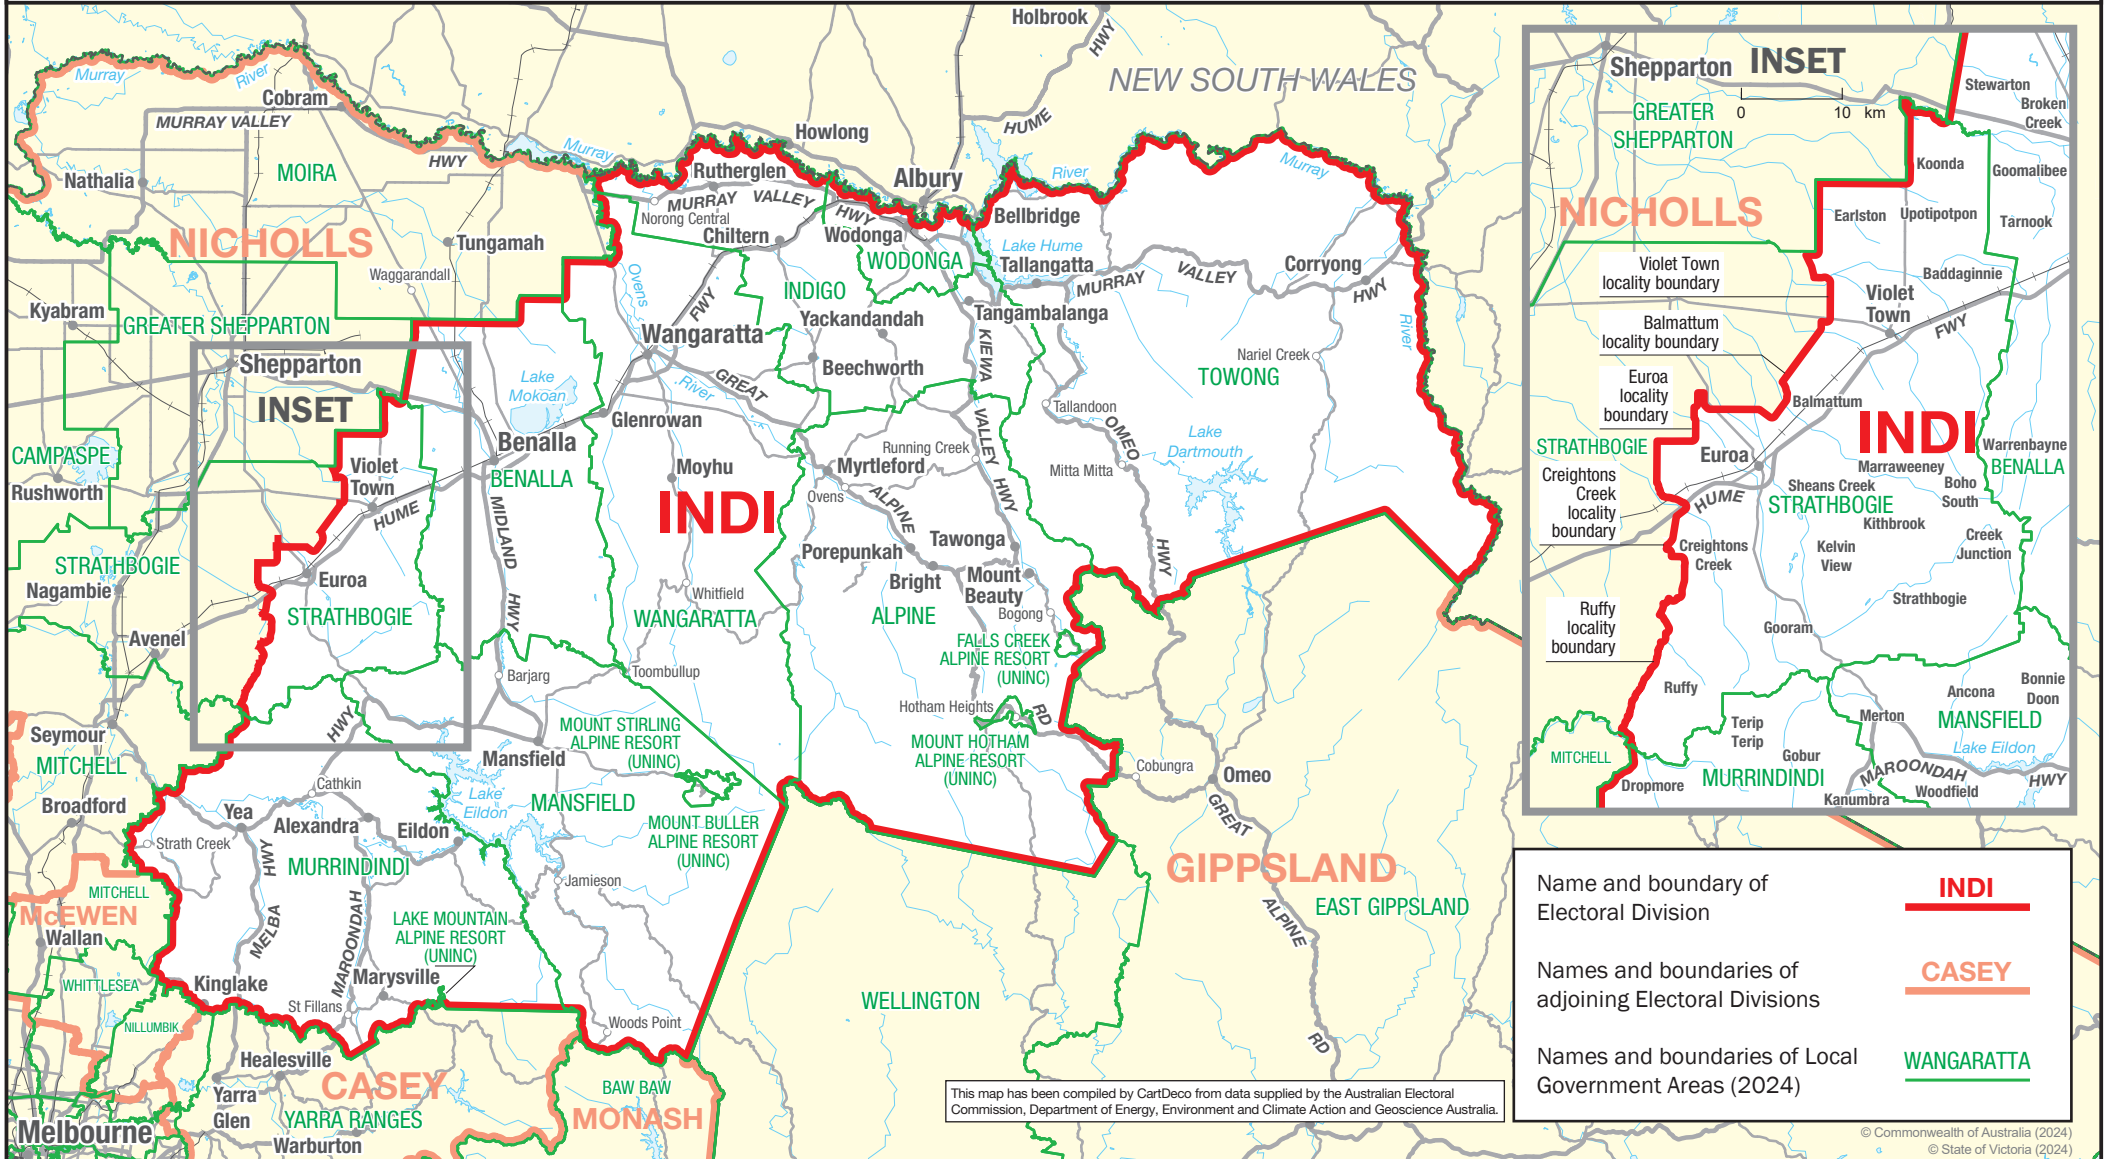

October 2024
**MAP OF COMMONWEALTH
 ELECTORAL DIVISION OF
 INDI**

0 40 km

Name and boundary of Electoral Division	INDI
Names and boundaries of adjoining Electoral Divisions	CASEY
Names and boundaries of Local Government Areas (2024)	WANGARATTA

This map has been compiled by CartDeco from data supplied by the Australian Electoral Commission, Department of Energy, Environment and Climate Action and Geoscience Australia.