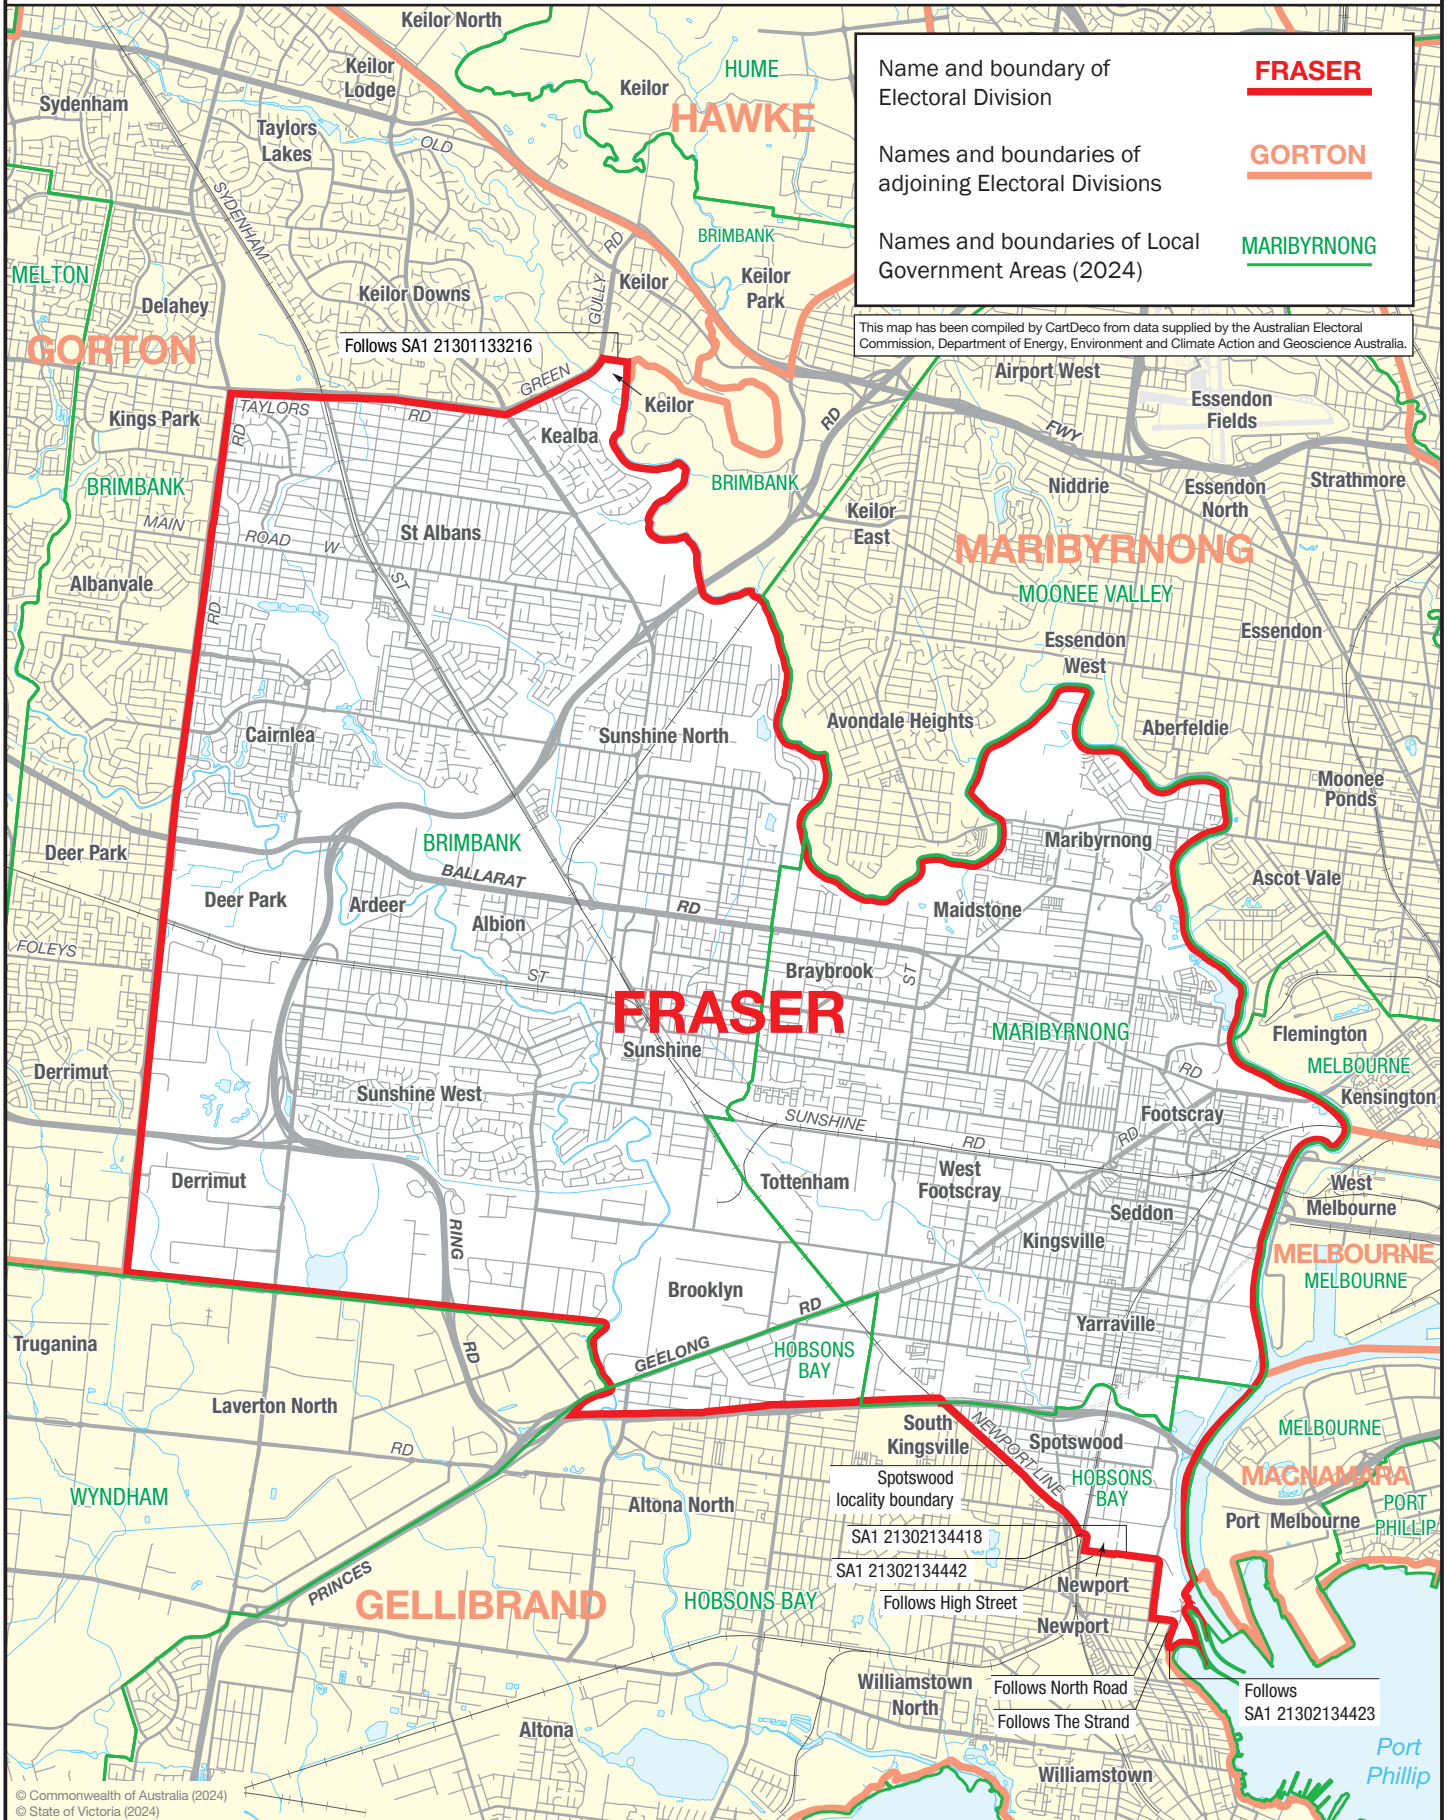

October 2024
**MAP OF COMMONWEALTH
 ELECTORAL DIVISION OF
 FRASER**

Name and boundary of Electoral Division	FRASER
Names and boundaries of adjoining Electoral Divisions	GORTON
Names and boundaries of Local Government Areas (2024)	MARIBYRNONG

This map has been compiled by CartDeco from data supplied by the Australian Electoral Commission, Department of Energy, Environment and Climate Action and Geoscience Australia.

Spotswood locality boundary
 SA1 21302134418
 SA1 21302134442
 Follows High Street
 Follows North Road
 Follows The Strand
 Follows SA1 21302134423