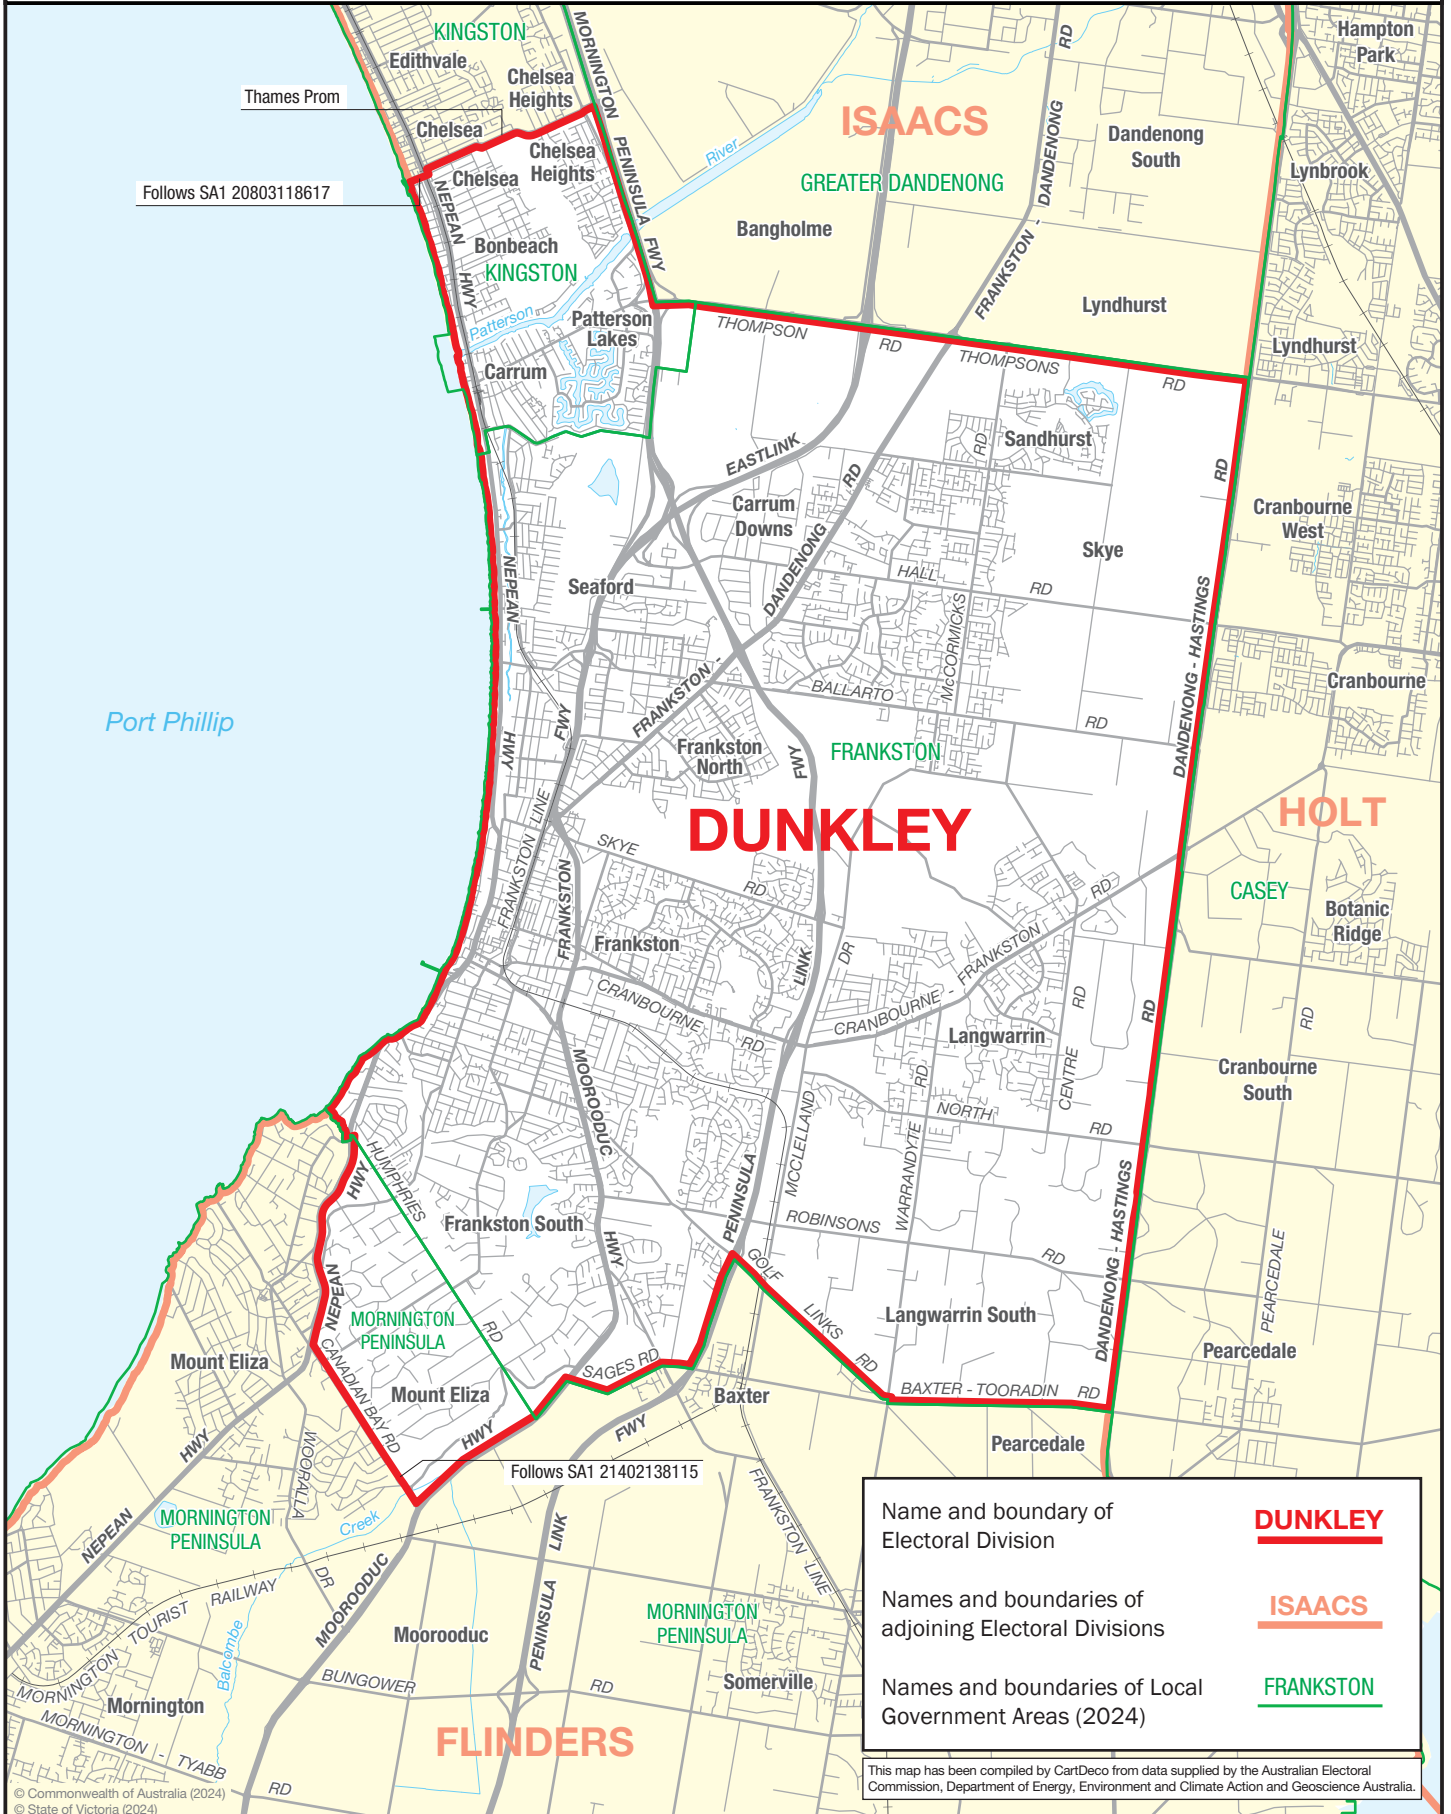

October 2024
**MAP OF COMMONWEALTH
ELECTORAL DIVISION OF
DUNKLEY**

0 2 km

Name and boundary of Electoral Division	<u>DUNKLEY</u>
Names and boundaries of adjoining Electoral Divisions	<u>ISAACS</u>
Names and boundaries of Local Government Areas (2024)	<u>FRANKSTON</u>