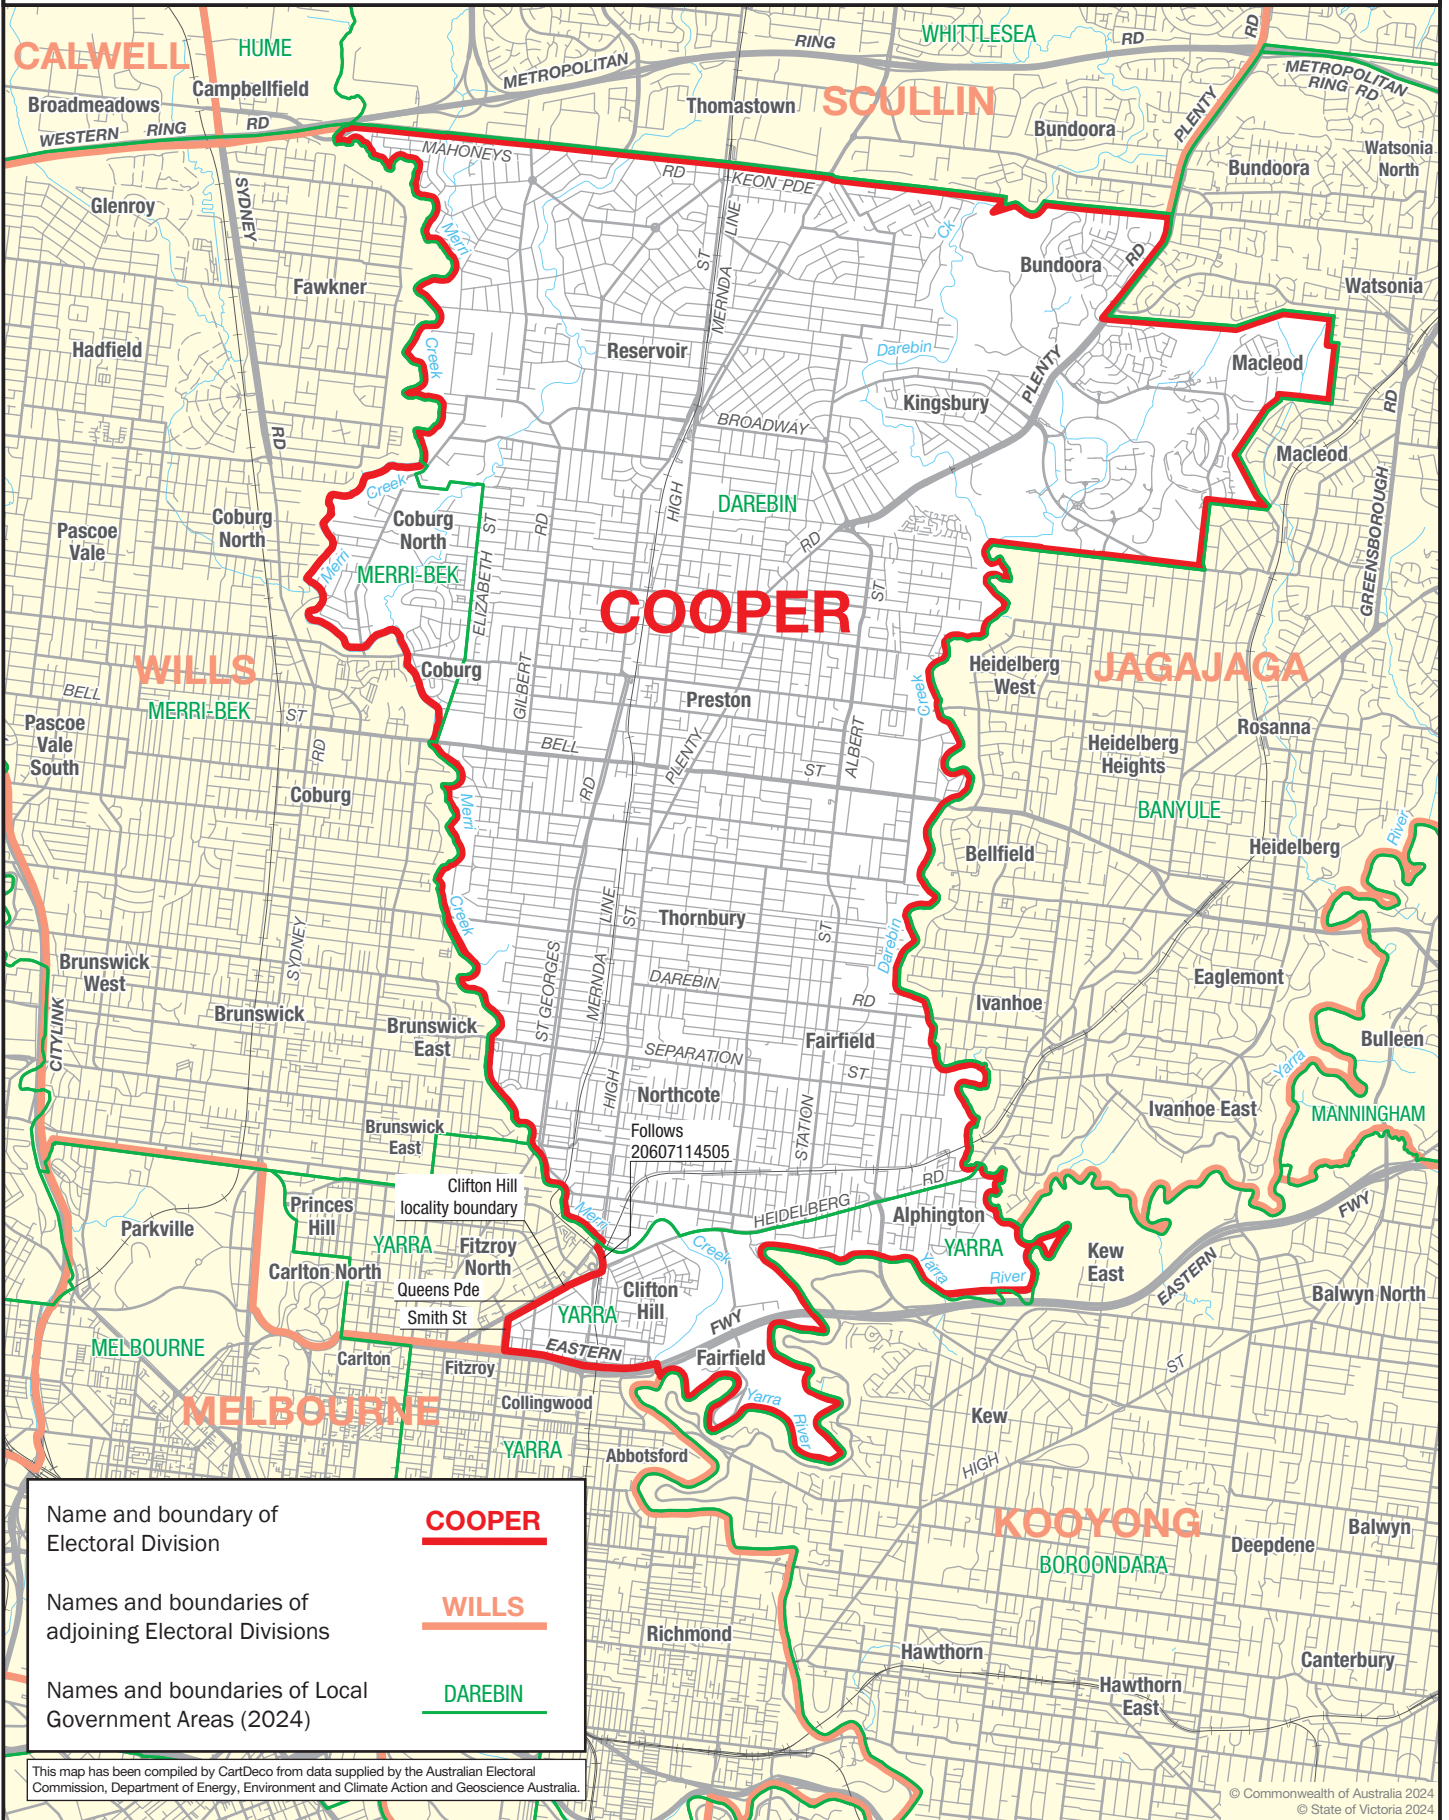

October 2024
**MAP OF COMMONWEALTH
 ELECTORAL DIVISION OF
 COOPER**

Name and boundary of Electoral Division	COOPER
Names and boundaries of adjoining Electoral Divisions	WILLS
Names and boundaries of Local Government Areas (2024)	DAREBIN

This map has been compiled by CartDeco from data supplied by the Australian Electoral Commission, Department of Energy, Environment and Climate Action and Geoscience Australia.