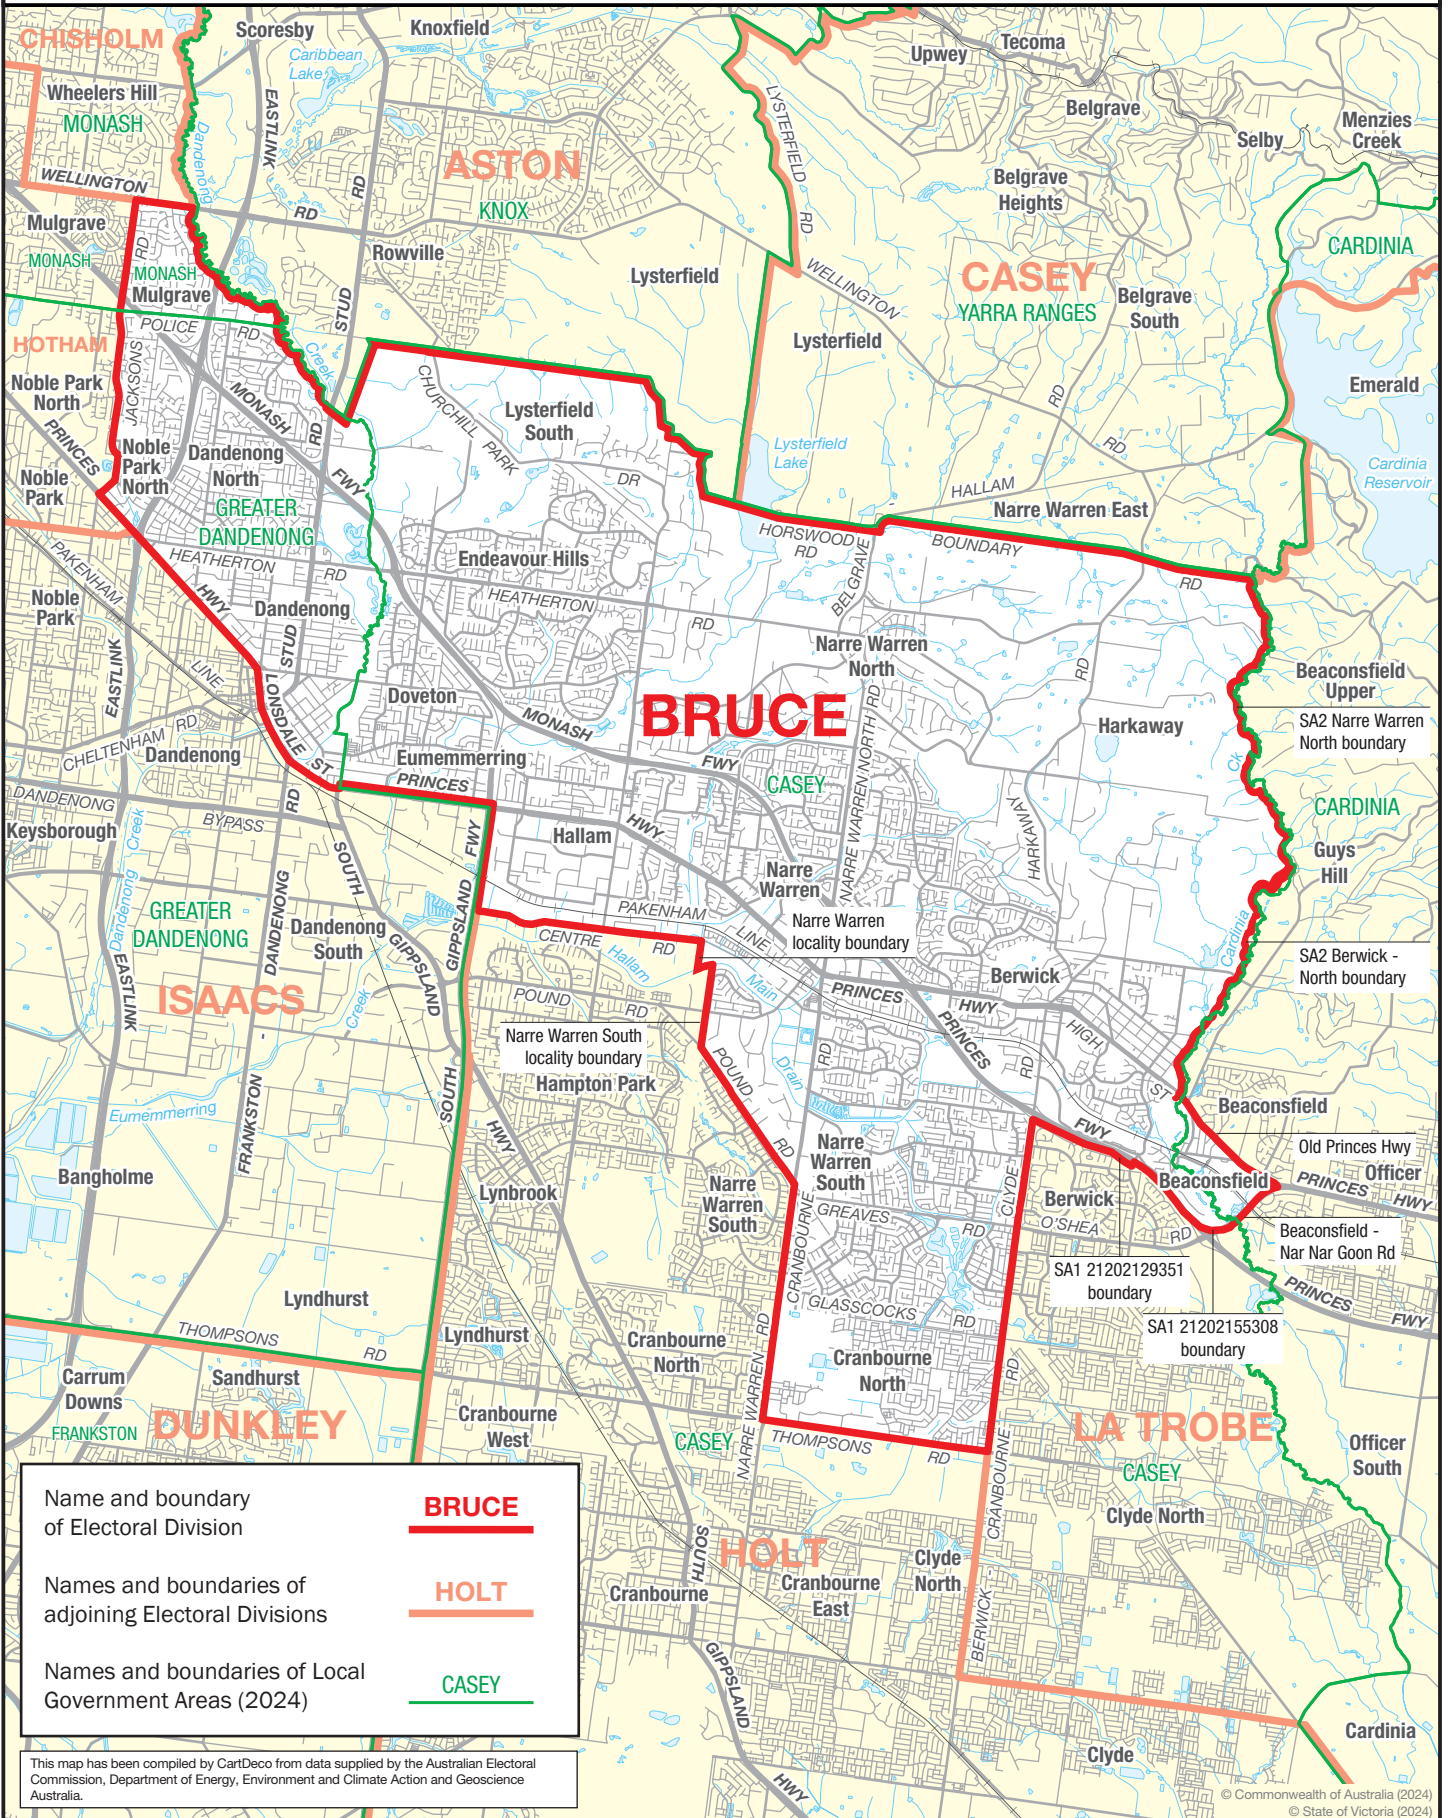

October 2024
**MAP OF COMMONWEALTH
 ELECTORAL DIVISION OF**

BRUCE

Name and boundary of Electoral Division	BRUCE
Names and boundaries of adjoining Electoral Divisions	HOLT
Names and boundaries of Local Government Areas (2024)	CASEY

This map has been compiled by CartDeco from data supplied by the Australian Electoral Commission, Department of Energy, Environment and Climate Action and Geoscience Australia.