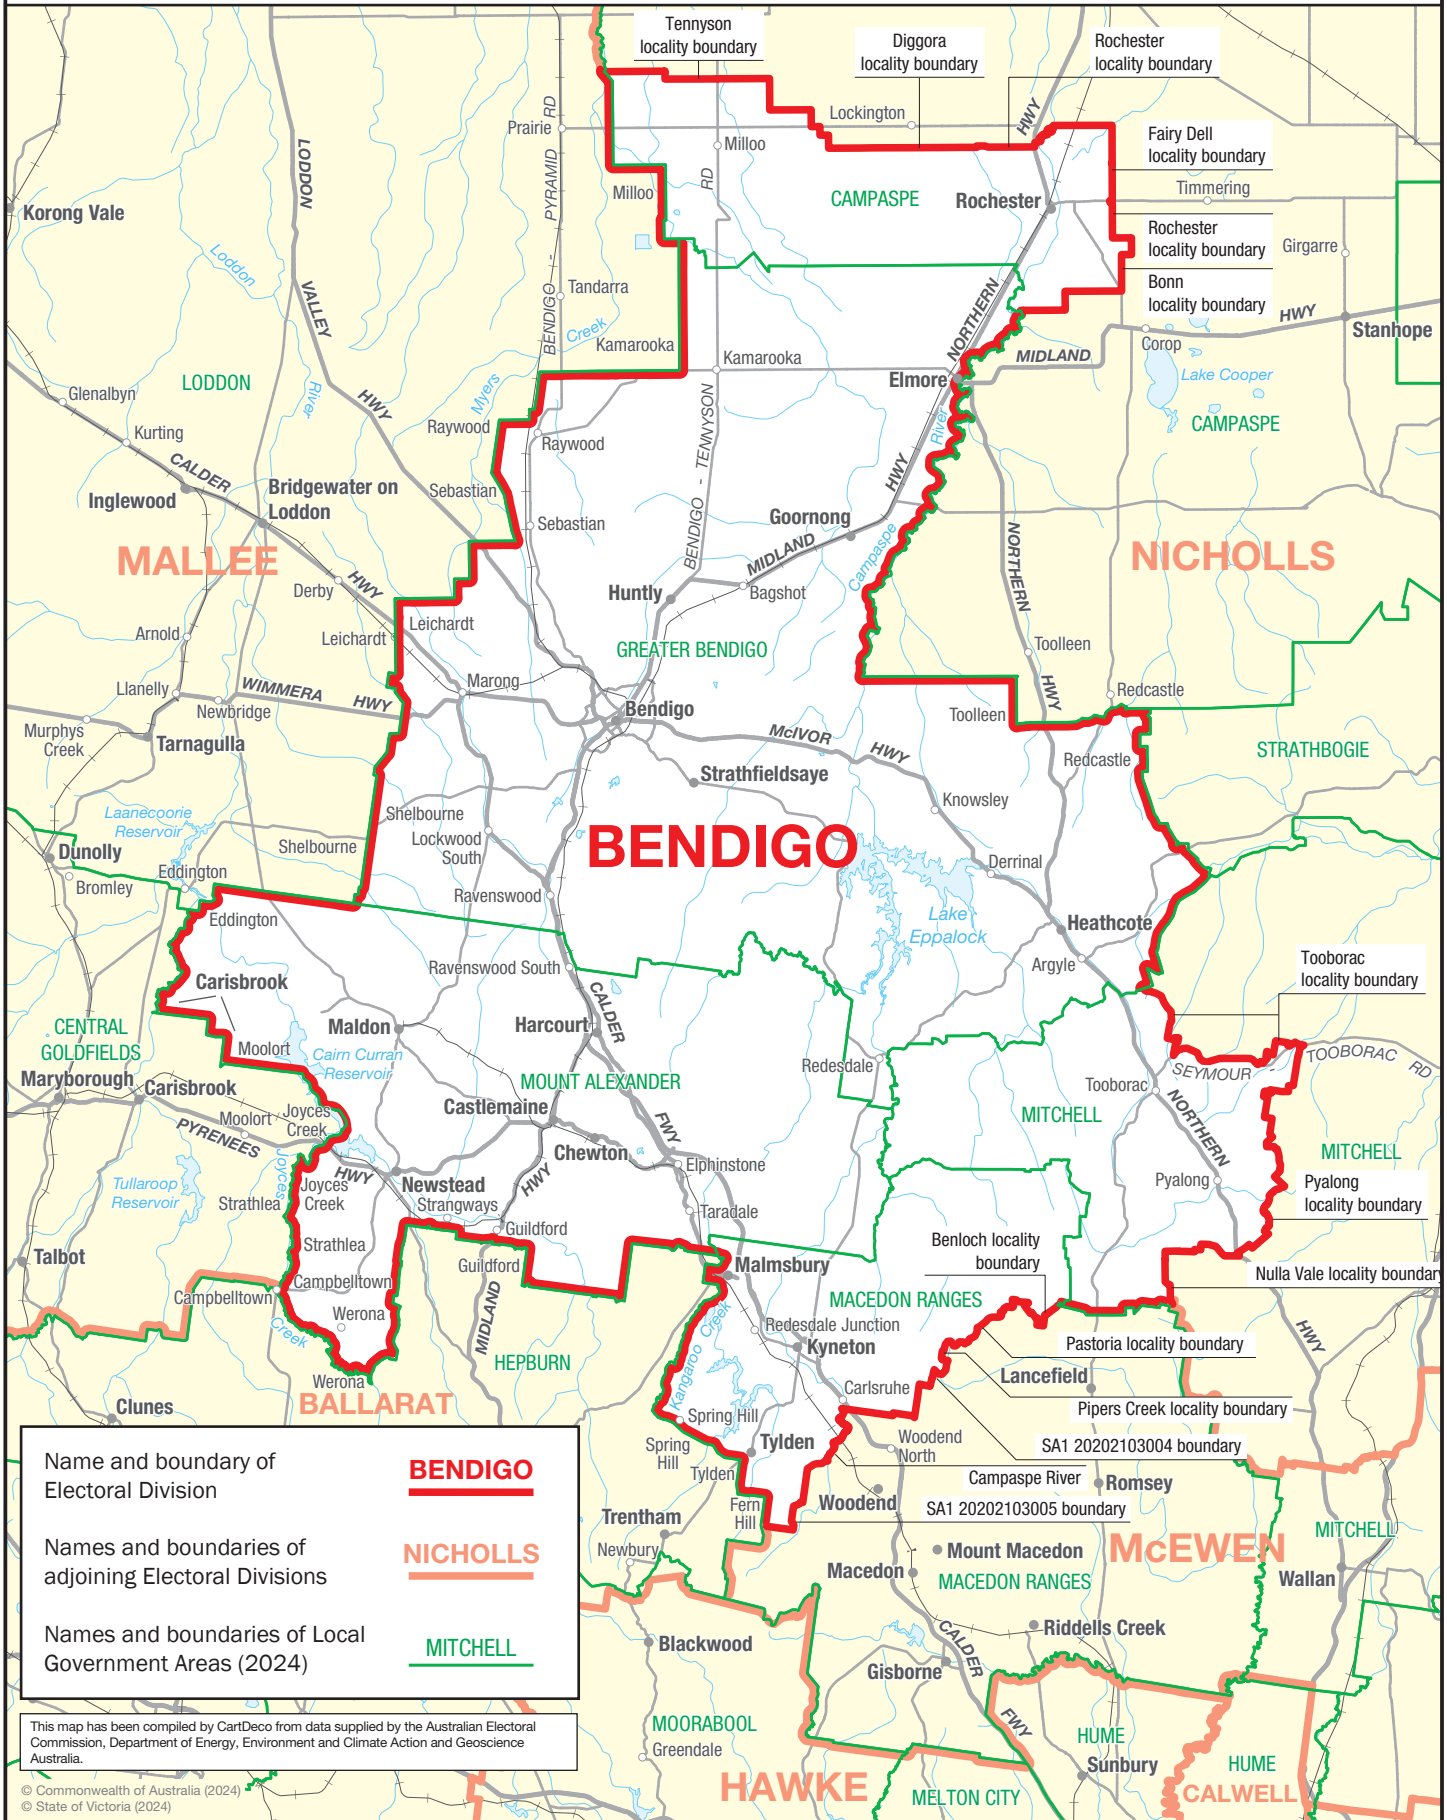

October 2024  
**MAP OF COMMONWEALTH  
 ELECTORAL DIVISION OF  
 BENDIGO**

Name and boundary of Electoral Division	<b>BENDIGO</b>
Names and boundaries of adjoining Electoral Divisions	<b>NICHOLLS</b>
Names and boundaries of Local Government Areas (2024)	<b>MITCHELL</b>

This map has been compiled by CartDeco from data supplied by the Australian Electoral Commission, Department of Energy, Environment and Climate Action and Geoscience Australia.  
 © Commonwealth of Australia (2024)  
 © State of Victoria (2024)