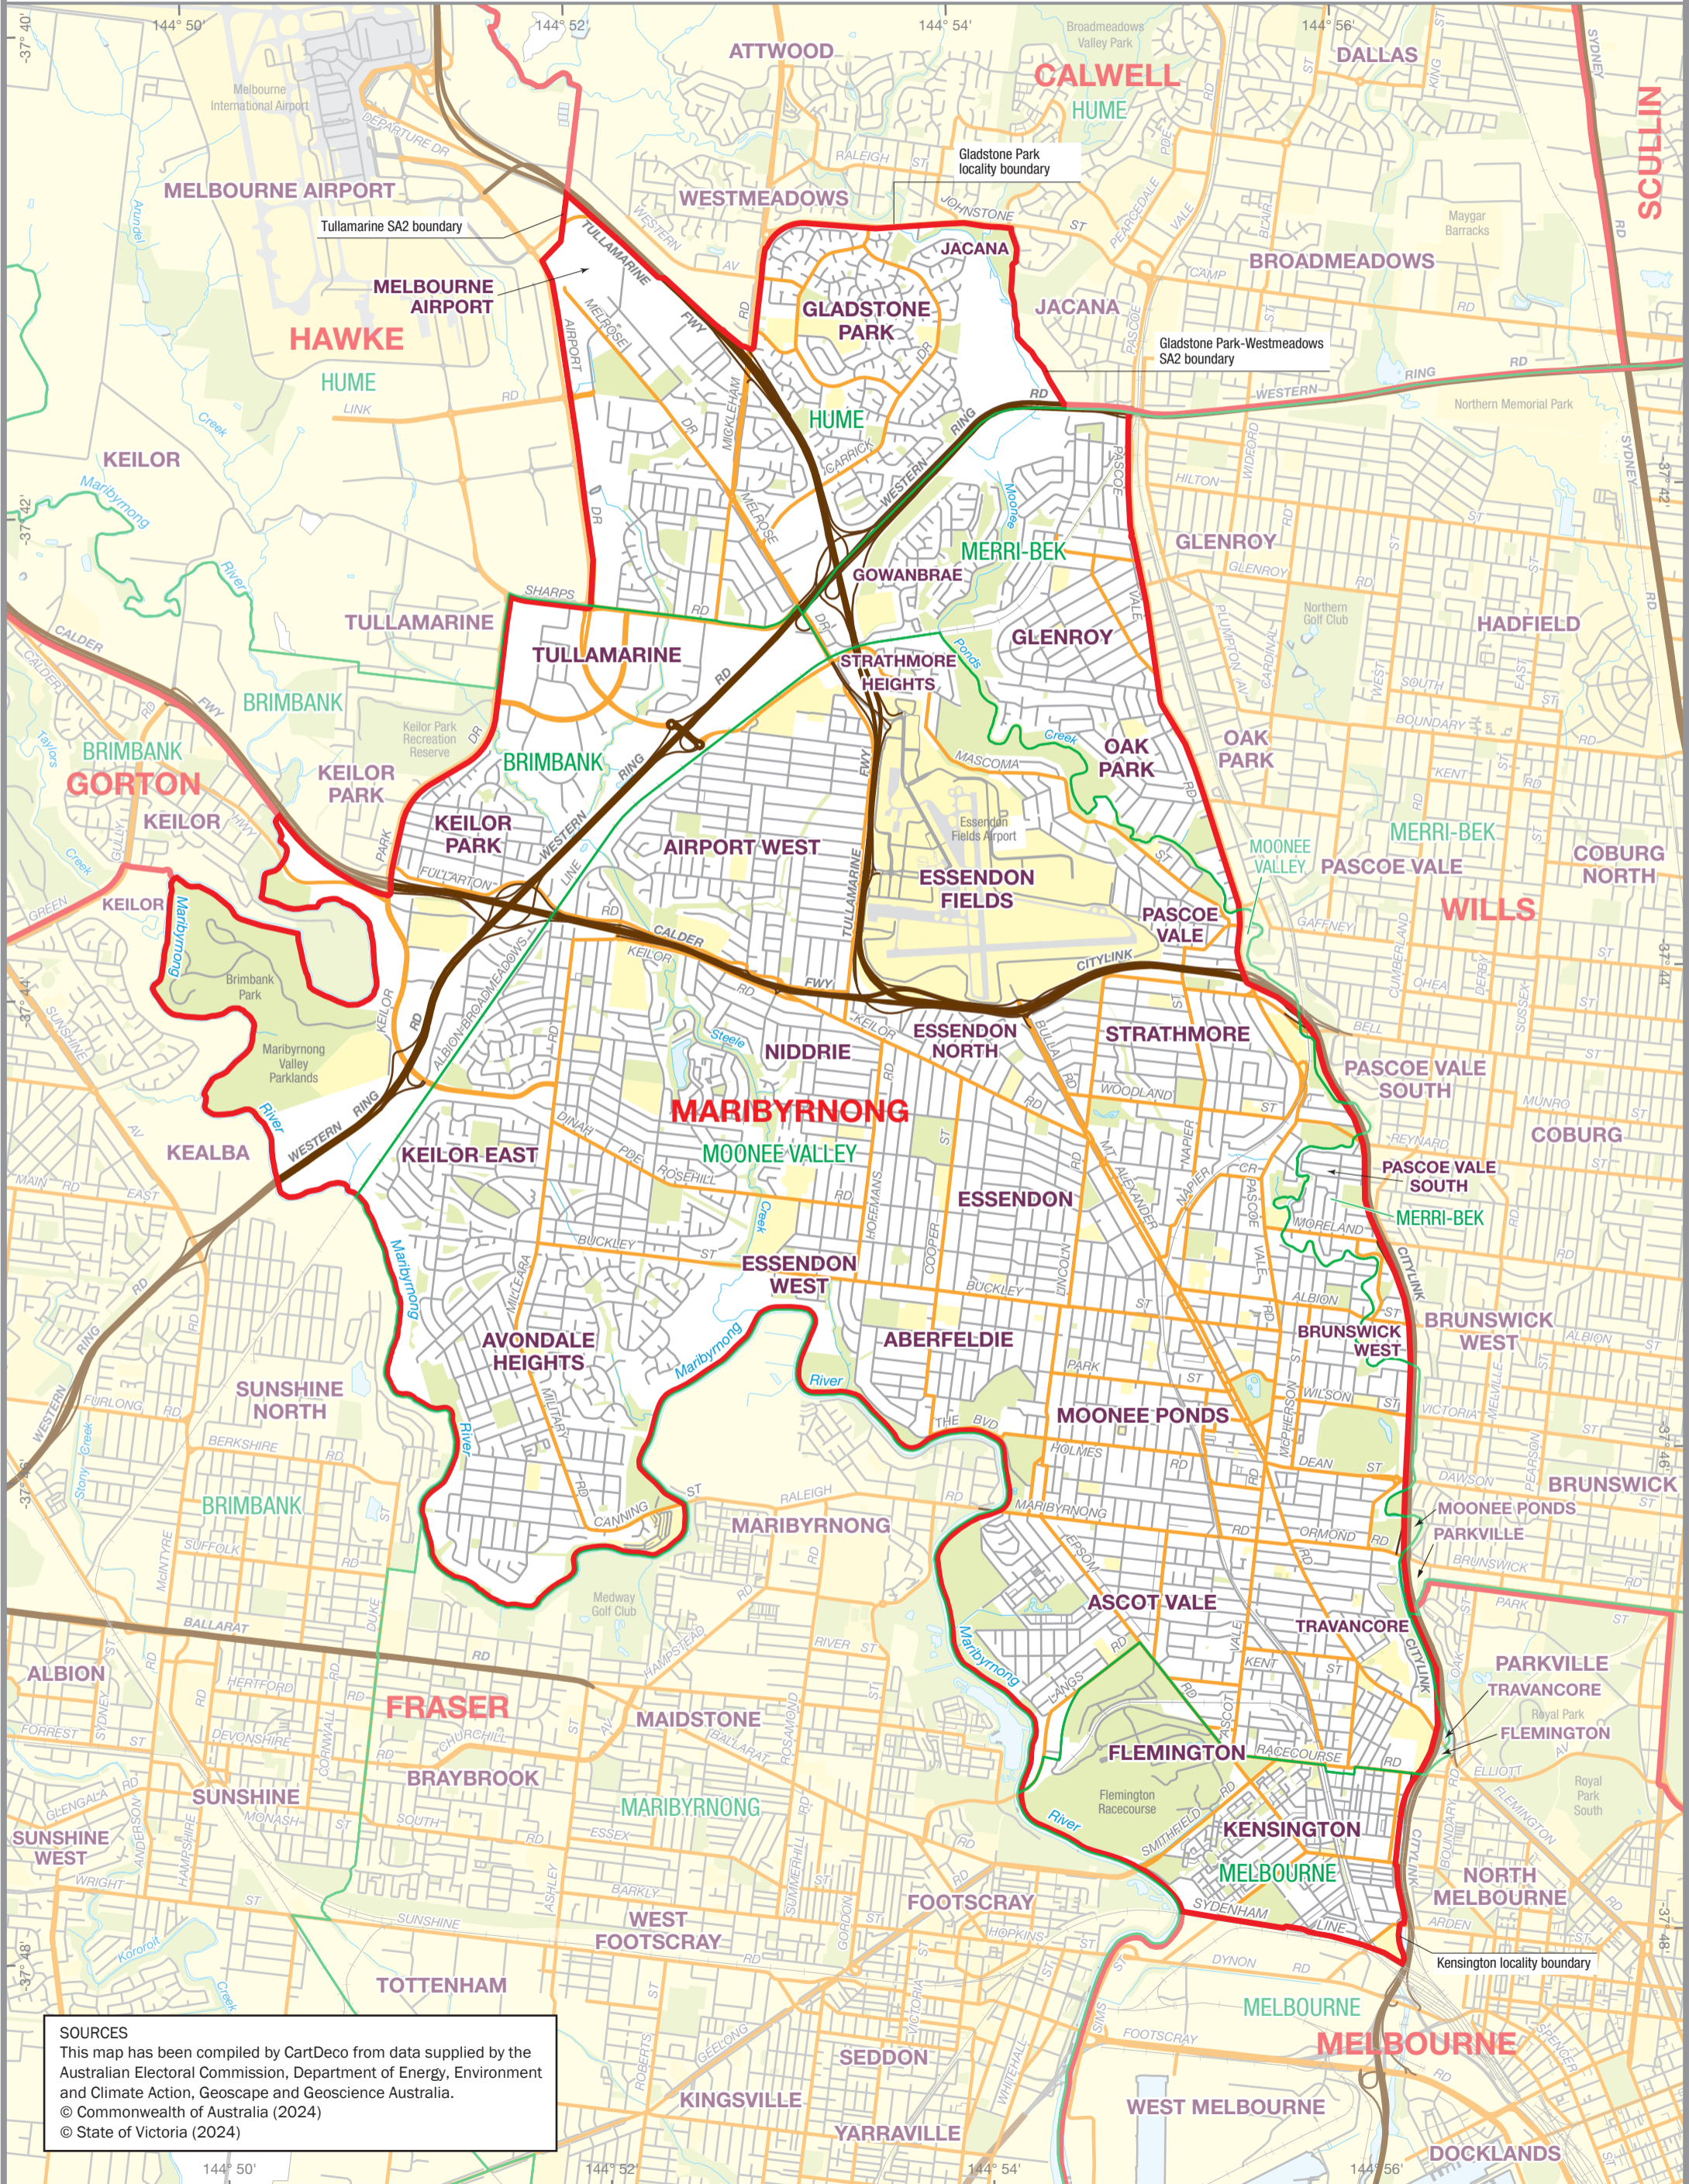

October 2024  
**MAP OF THE COMMONWEALTH  
 ELECTORAL DIVISION OF  
 MARIBYRNONG**

Name and Boundary of  
 Electoral Division  
 Names and Boundaries of  
 adjoining Electoral Divisions  
 Names and Boundaries of  
 Local Government Areas (2024)

**MARIBYRNONG**  
**CALWELL**  
**BRIMBANK**

**SOURCES**  
 This map has been compiled by CartDeco from data supplied by the Australian Electoral Commission, Department of Energy, Environment and Climate Action, Geoscape and Geoscience Australia.  
 © Commonwealth of Australia (2024)  
 © State of Victoria (2024)