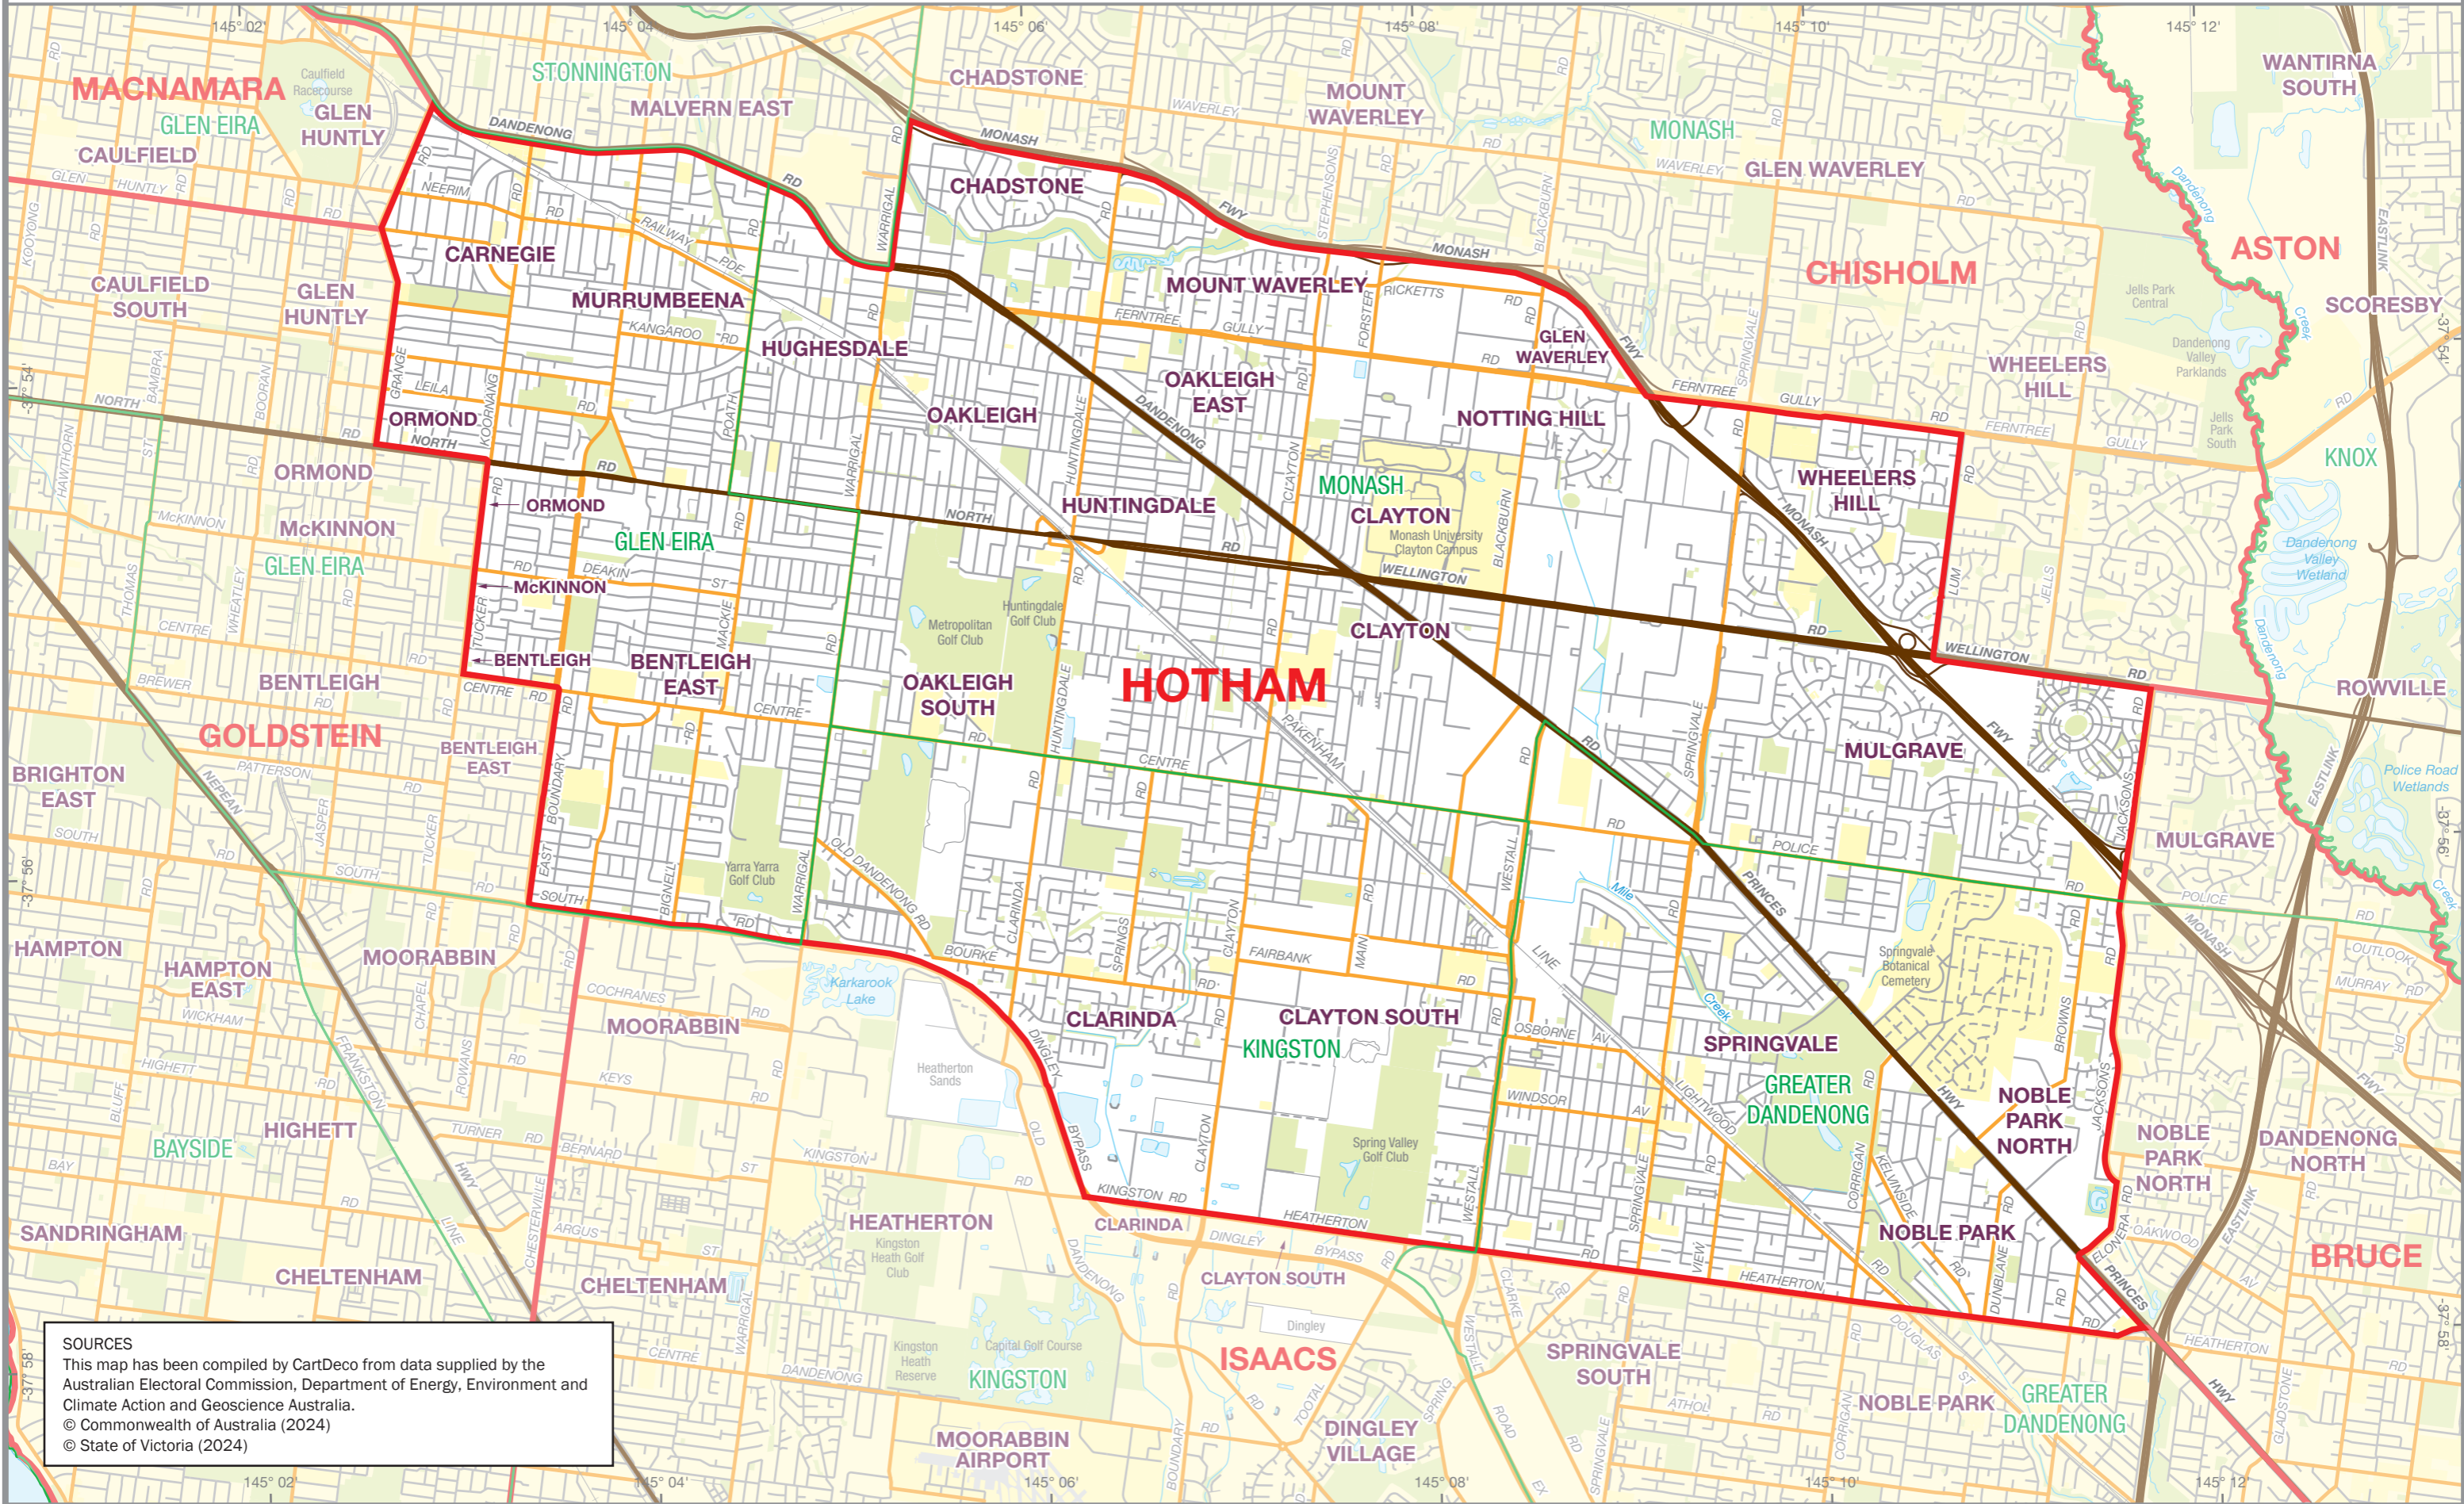

October 2024  
**MAP OF THE COMMONWEALTH  
 ELECTORAL DIVISION OF  
 HOTHAM**

Name and Boundary of  
 Electoral Division  
 Names and Boundaries of  
 adjoining Electoral Divisions  
 Names and Boundaries of  
 Local Government Areas (2024)

**HOTHAM**  
**ISAACS**  
**KINGSTON**

**SOURCES**  
 This map has been compiled by CartDeco from data supplied by the Australian Electoral Commission, Department of Energy, Environment and Climate Action and Geoscience Australia.  
 © Commonwealth of Australia (2024)  
 © State of Victoria (2024)