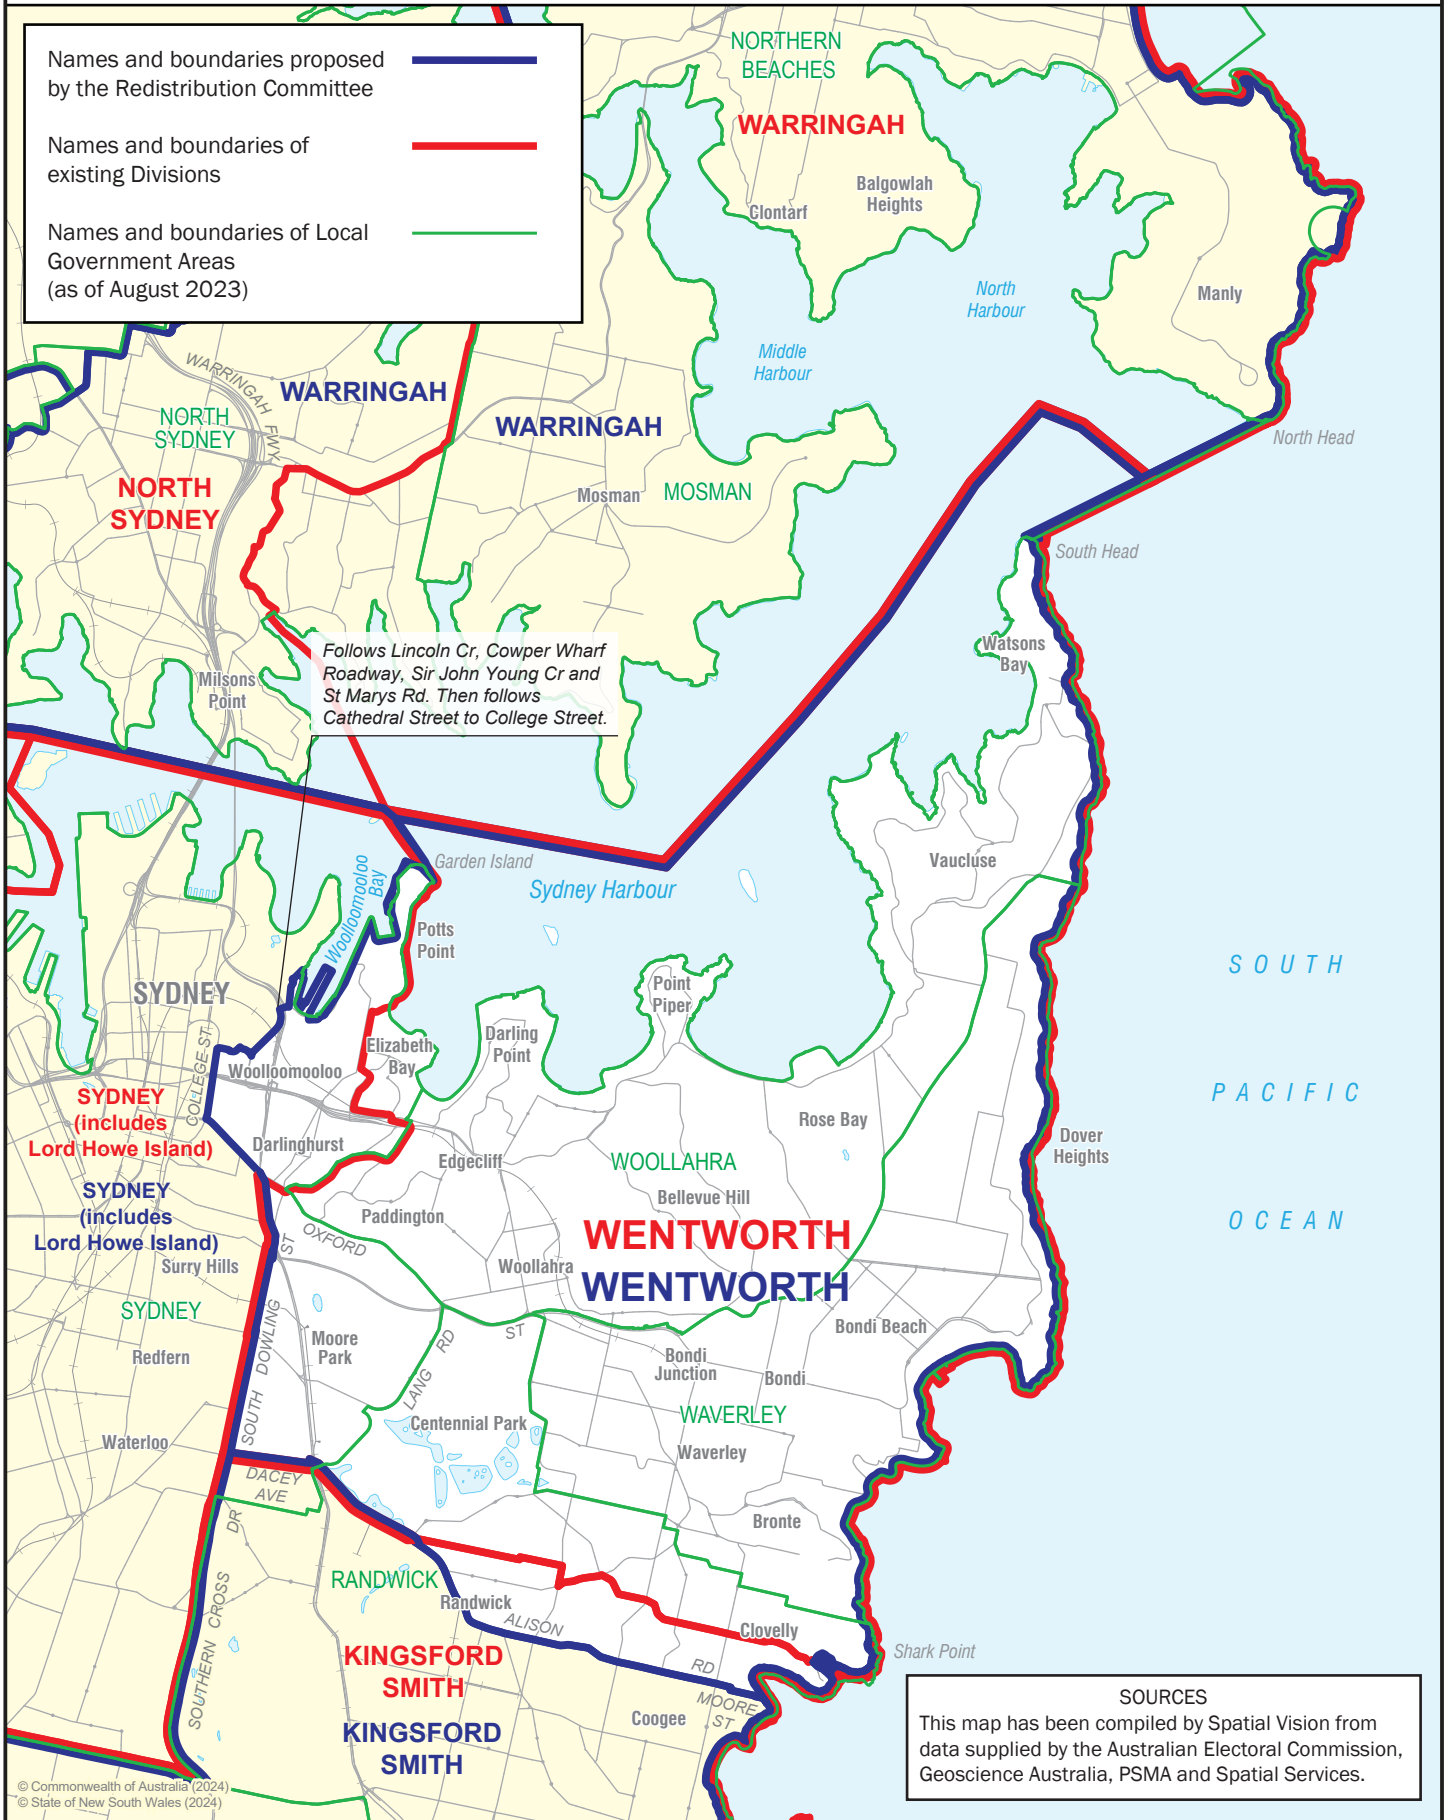

May 2024
**MAP OF PROPOSED
 COMMONWEALTH ELECTORAL DIVISION OF
 WENTWORTH**

0 1 km

Names and boundaries proposed by the Redistribution Committee	
Names and boundaries of existing Divisions	
Names and boundaries of Local Government Areas (as of August 2023)	

Follows Lincoln Cr, Cowper Wharf Roadway, Sir John Young Cr and St Marys Rd. Then follows Cathedral Street to College Street.

SOURCES
 This map has been compiled by Spatial Vision from data supplied by the Australian Electoral Commission, Geoscience Australia, PSMA and Spatial Services.