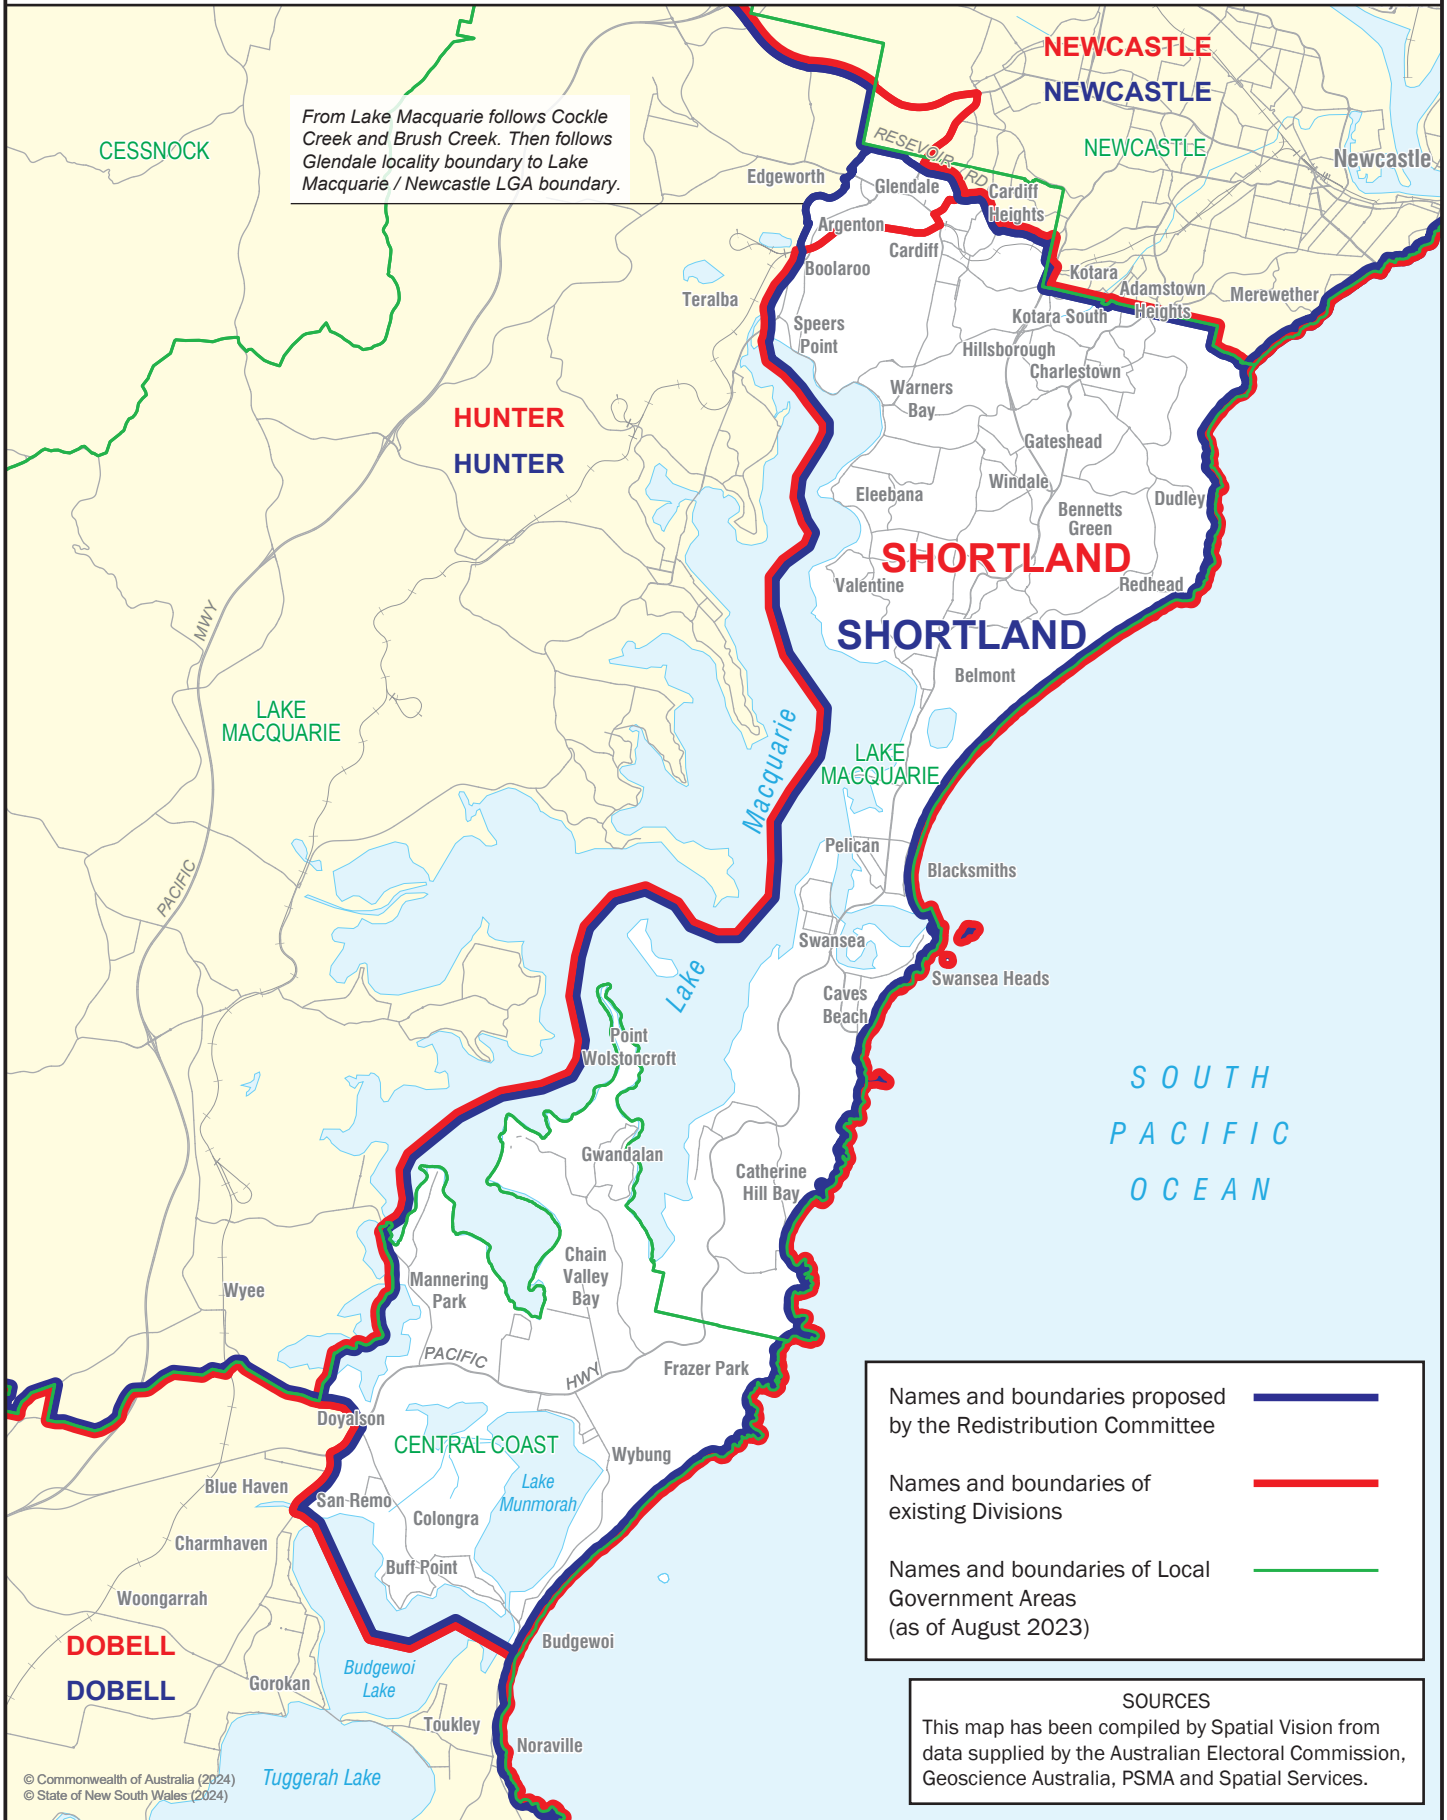

May 2024
**MAP OF PROPOSED
 COMMONWEALTH ELECTORAL DIVISION OF
 SHORTLAND**

0 5 km

From Lake Macquarie follows Cockle Creek and Brush Creek. Then follows Glendale locality boundary to Lake Macquarie / Newcastle LGA boundary.

Names and boundaries proposed by the Redistribution Committee 

Names and boundaries of existing Divisions 

Names and boundaries of Local Government Areas (as of August 2023) 

SOURCES
 This map has been compiled by Spatial Vision from data supplied by the Australian Electoral Commission, Geoscience Australia, PSMA and Spatial Services.