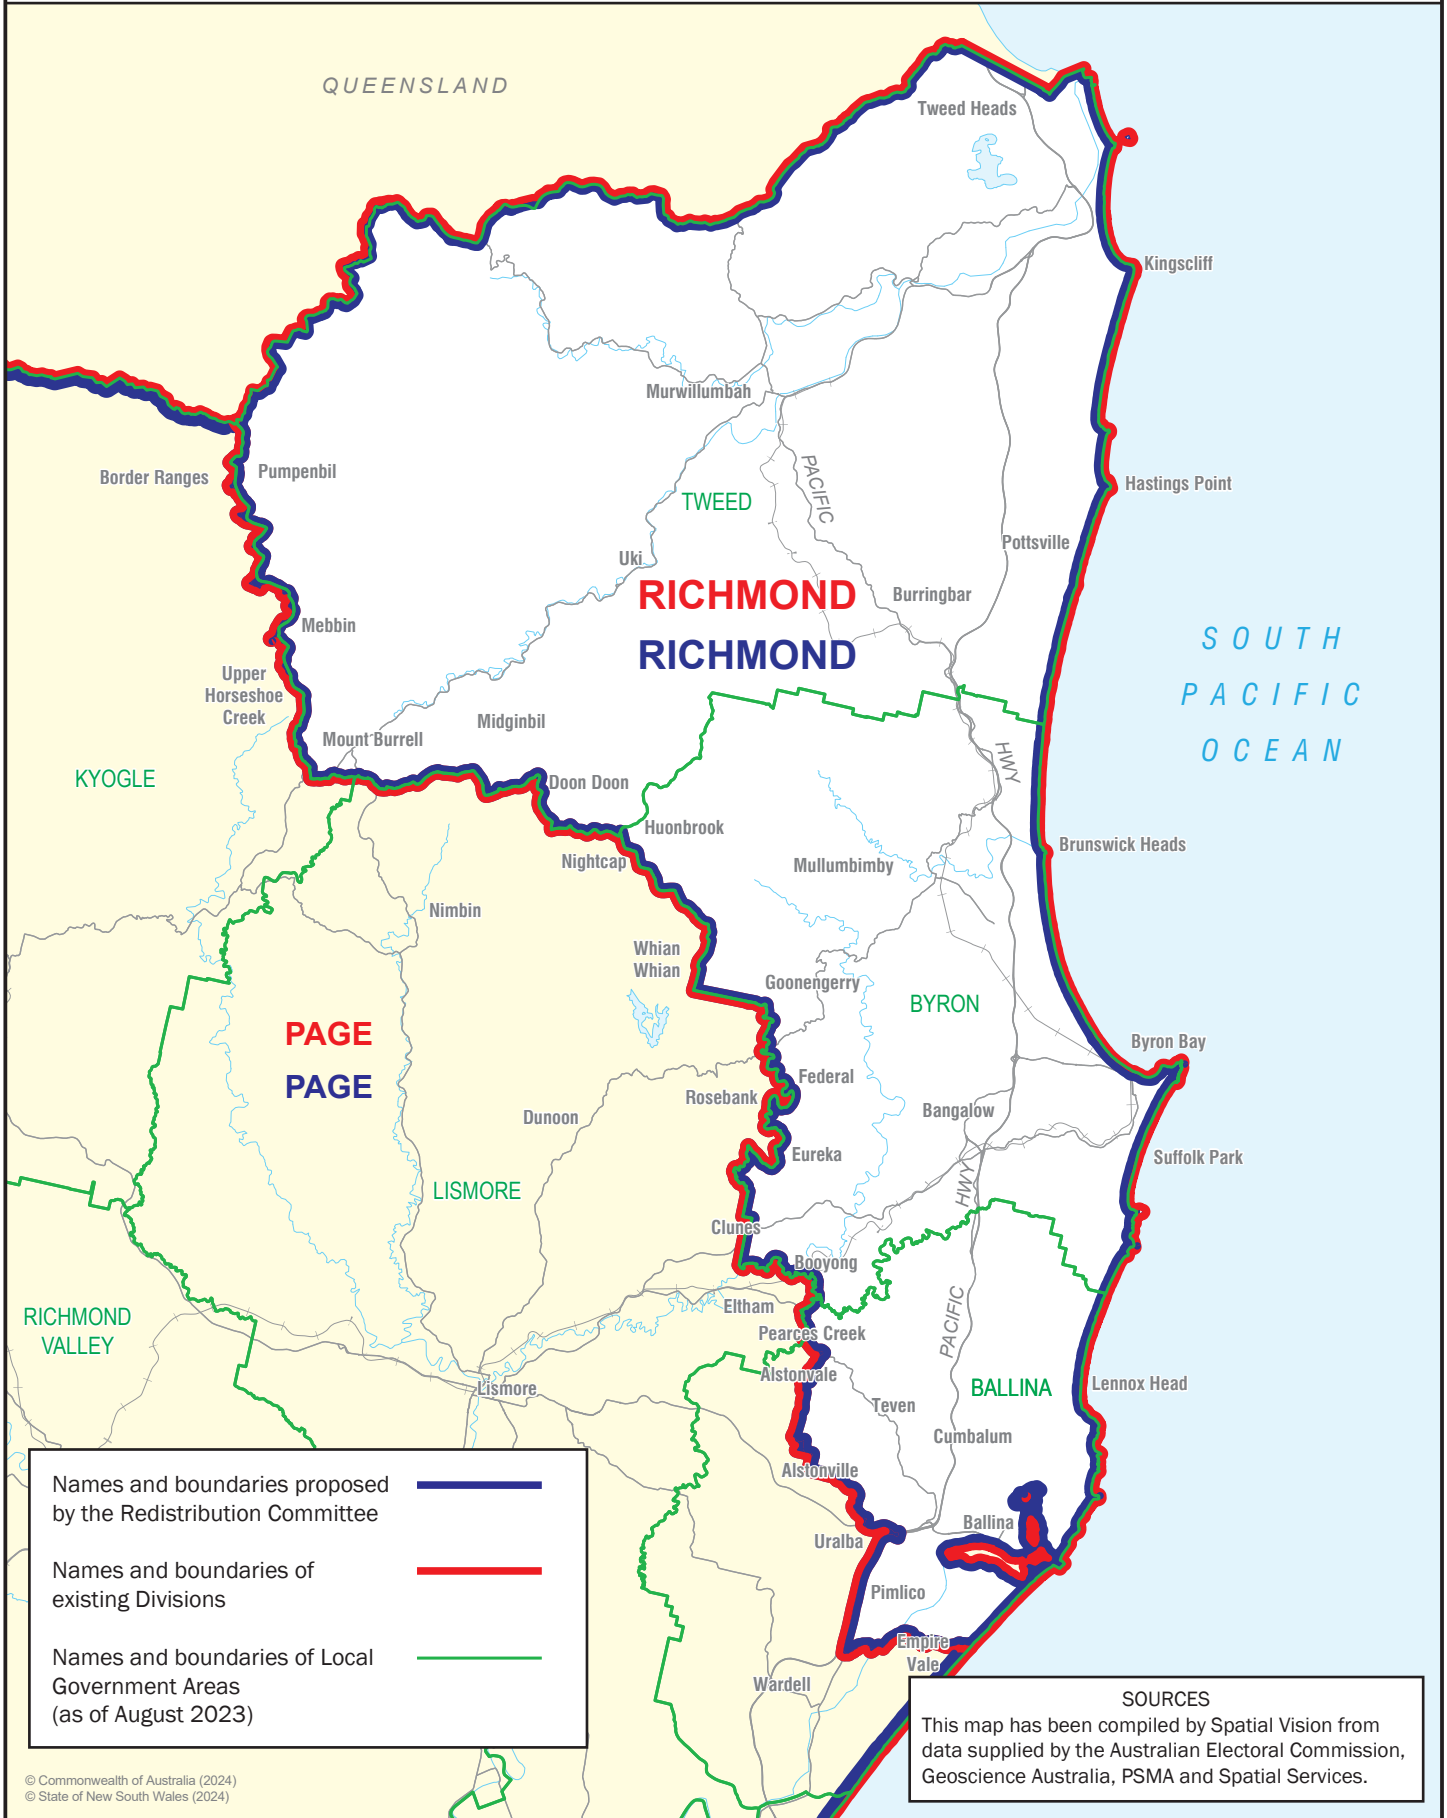

May 2024
**MAP OF PROPOSED
 COMMONWEALTH ELECTORAL DIVISION OF
 RICHMOND**

0 10 km

Names and boundaries proposed by the Redistribution Committee	
Names and boundaries of existing Divisions	
Names and boundaries of Local Government Areas (as of August 2023)	

SOURCES
 This map has been compiled by Spatial Vision from data supplied by the Australian Electoral Commission, Geoscience Australia, PSMA and Spatial Services.