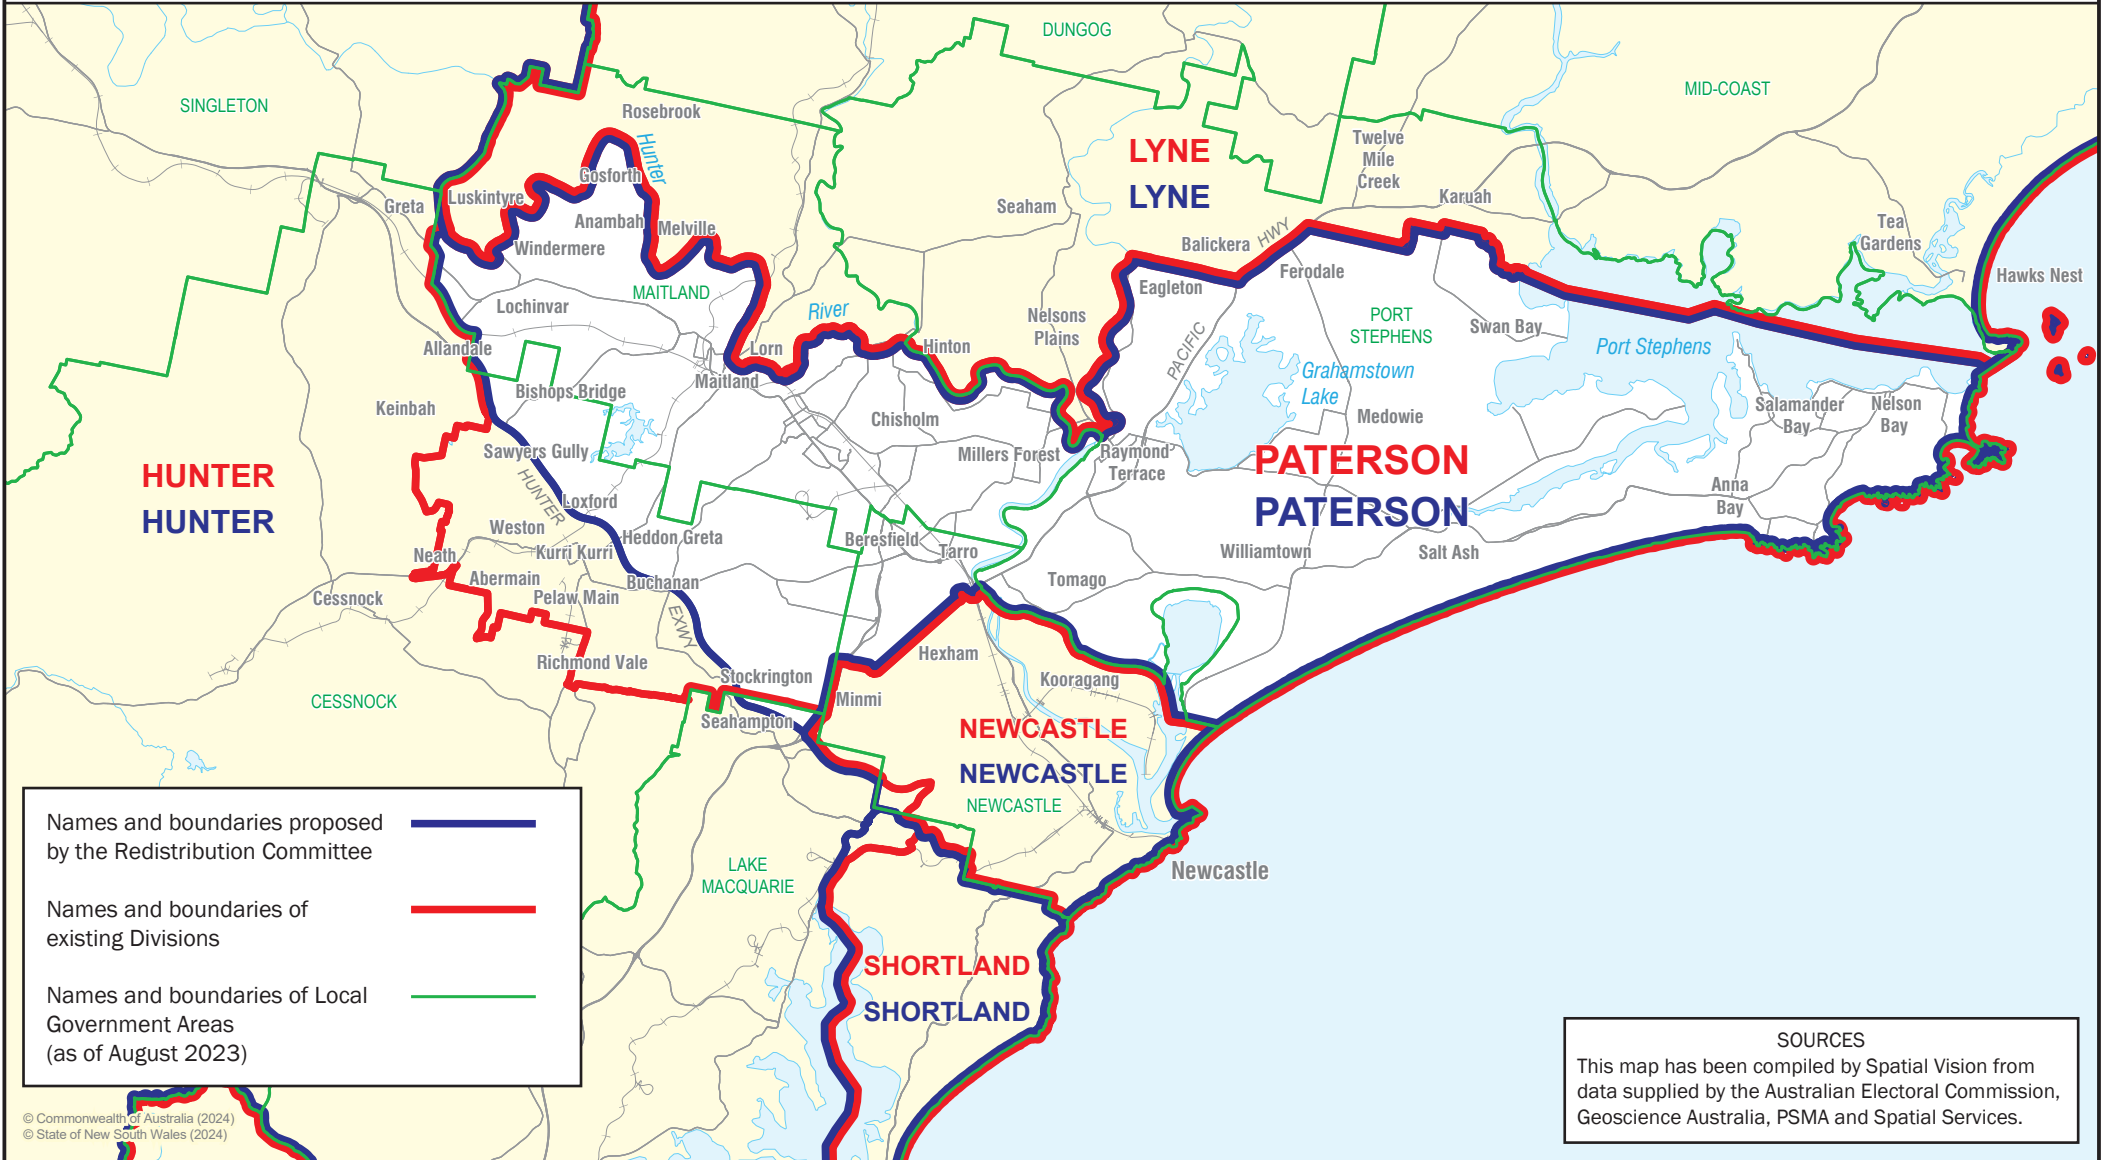

May 2024
**MAP OF PROPOSED
 COMMONWEALTH ELECTORAL DIVISION OF
 PATERSON**

Names and boundaries proposed by the Redistribution Committee ————

Names and boundaries of existing Divisions ————

Names and boundaries of Local Government Areas (as of August 2023) ————

SOURCES
 This map has been compiled by Spatial Vision from data supplied by the Australian Electoral Commission, Geoscience Australia, PSMA and Spatial Services.