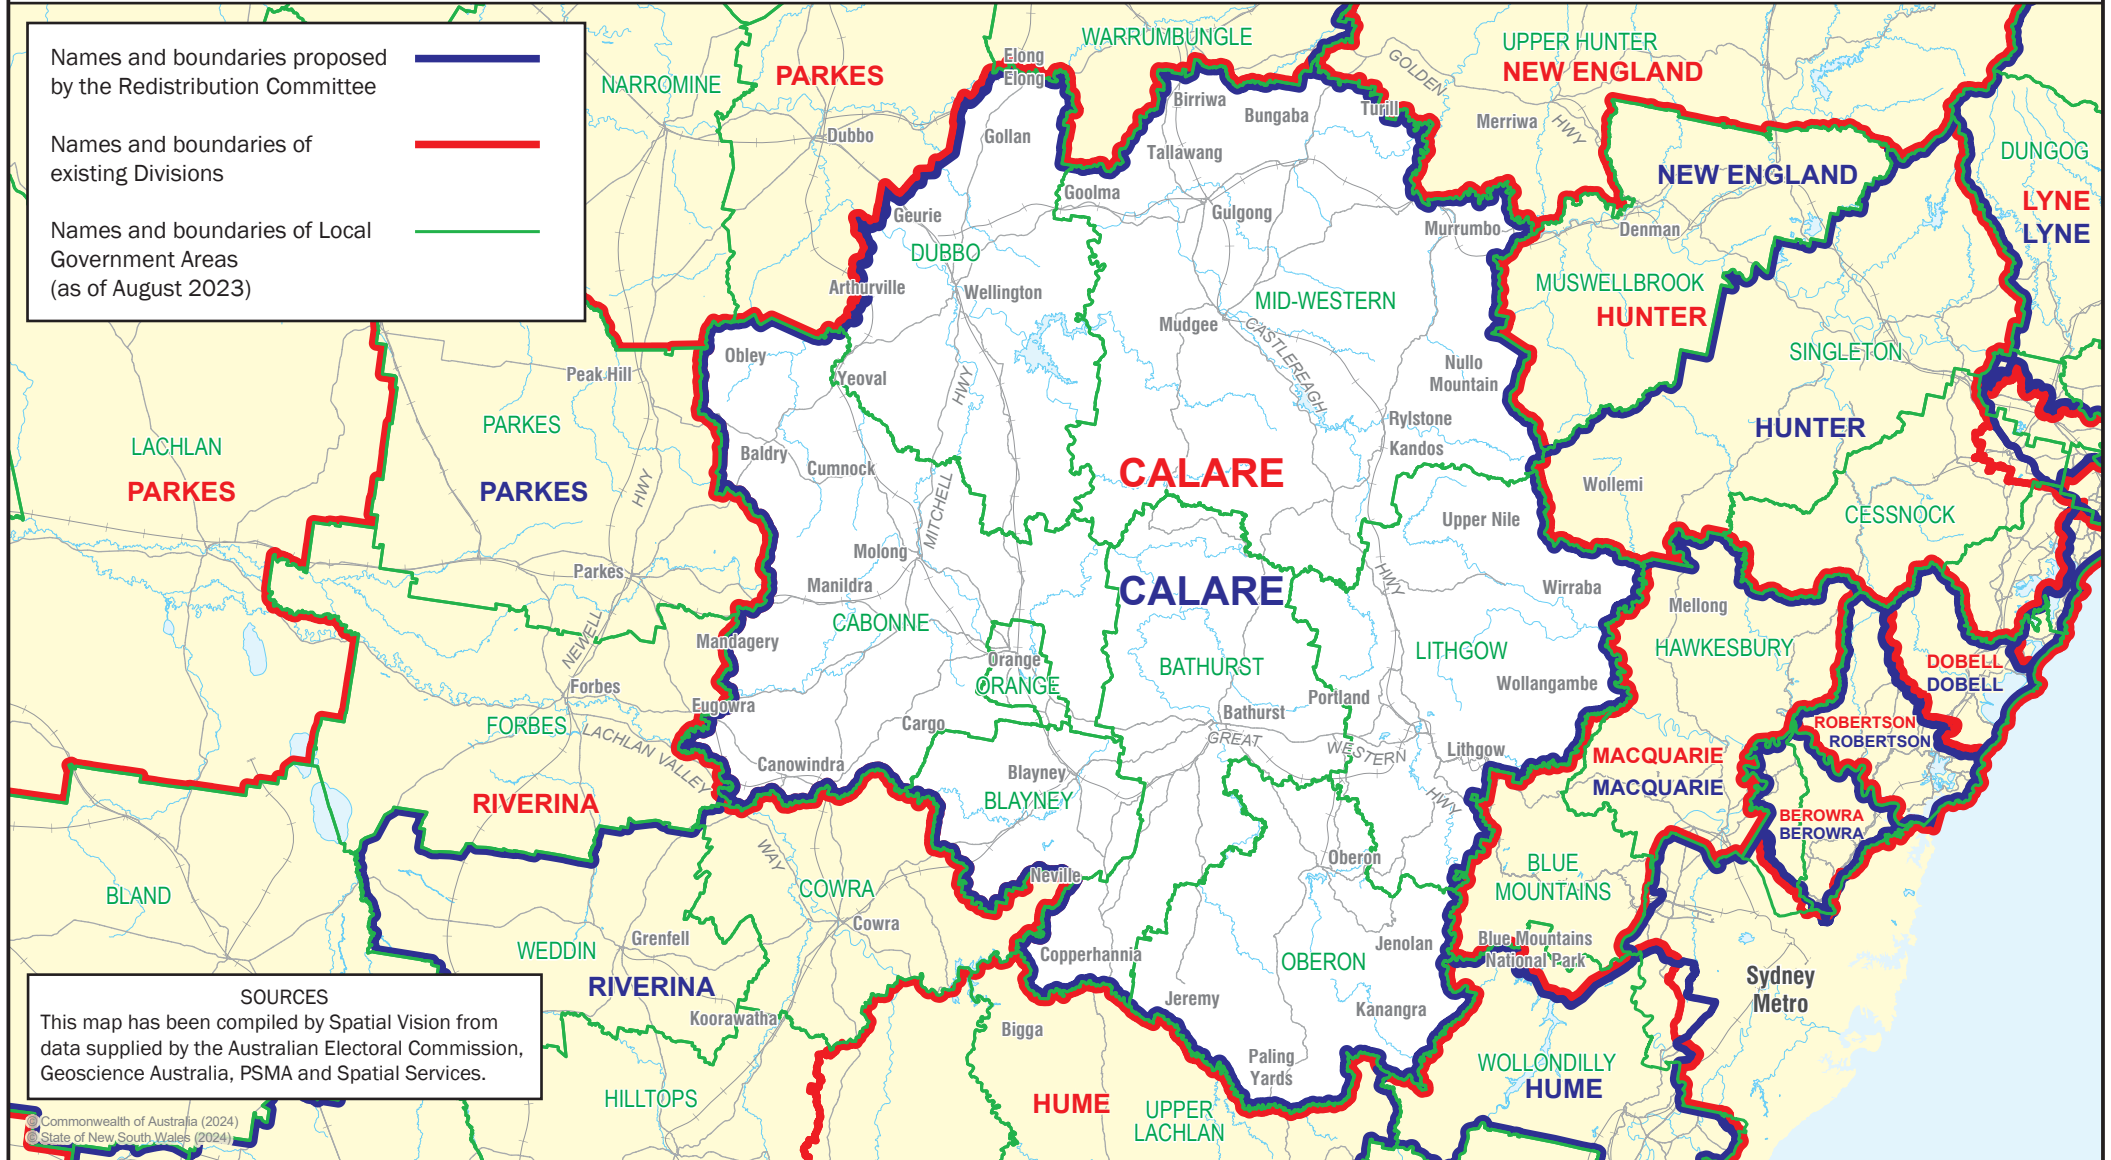

May 2024 MAP OF PROPOSED COMMONWEALTH ELECTORAL DIVISION OF **CALARE**

0 40 km

Names and boundaries proposed by the Redistribution Committee 

Names and boundaries of existing Divisions 

Names and boundaries of Local Government Areas (as of August 2023) 

SOURCES
This map has been compiled by Spatial Vision from data supplied by the Australian Electoral Commission, Geoscience Australia, PSMA and Spatial Services.

© Commonwealth of Australia (2024)
© State of New South Wales (2024)