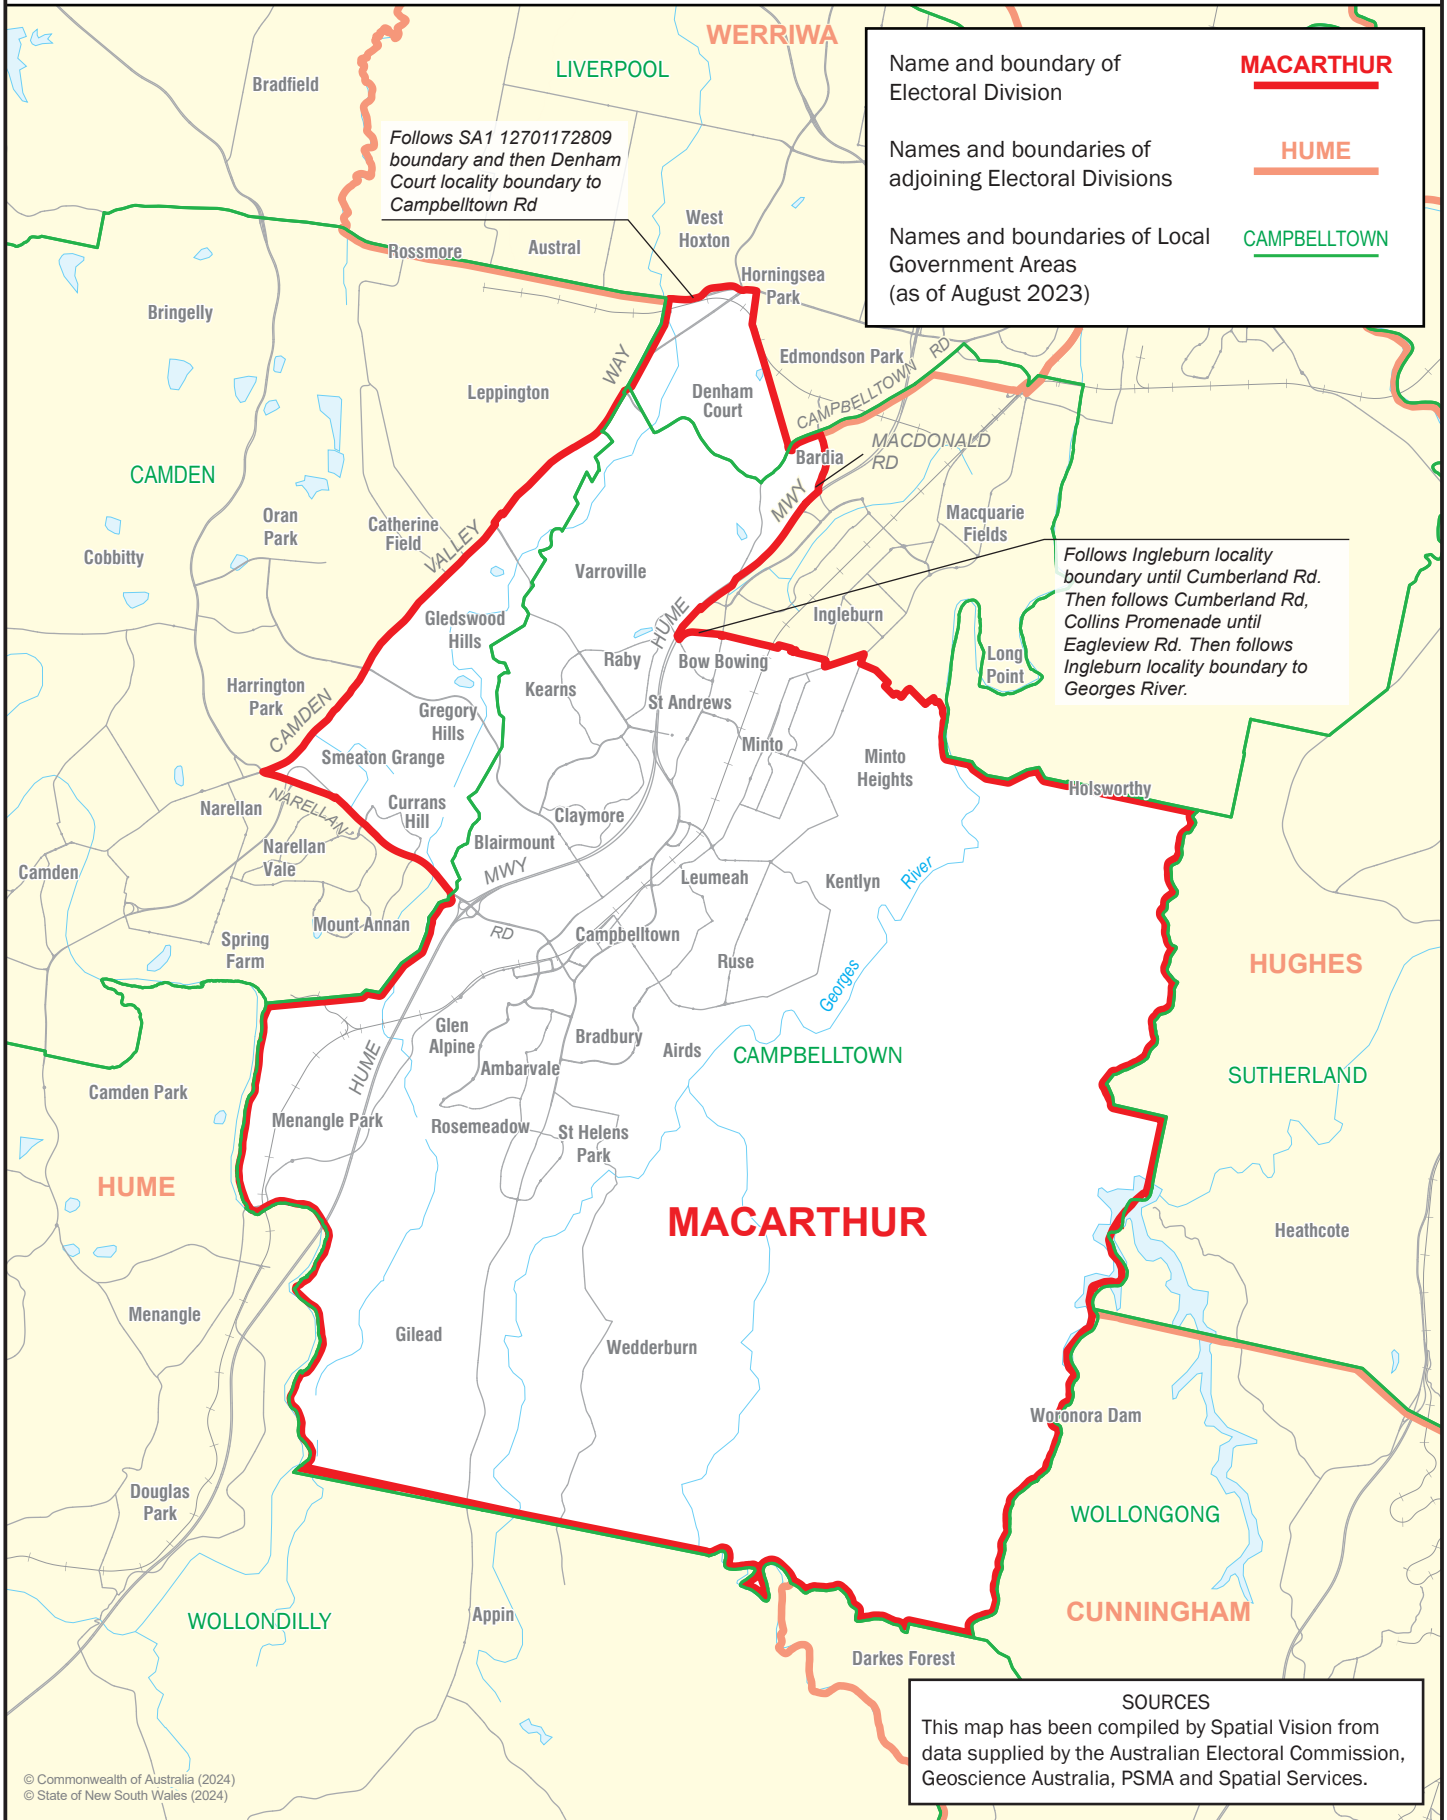

October 2024  
**MAP OF COMMONWEALTH  
 ELECTORAL DIVISION OF  
 MACARTHUR**

0 2 km

Name and boundary of Electoral Division **MACARTHUR**

Names and boundaries of adjoining Electoral Divisions **HUME**

Names and boundaries of Local Government Areas (as of August 2023) **CAMPBELLTOWN**

*Follows SA1 12701172809 boundary and then Denham Court locality boundary to Campbelltown Rd*

*Follows Ingleburn locality boundary until Cumberland Rd. Then follows Cumberland Rd, Collins Promenade until Eagleview Rd. Then follows Ingleburn locality boundary to Georges River.*

**SOURCES**  
 This map has been compiled by Spatial Vision from data supplied by the Australian Electoral Commission, Geoscience Australia, PSMA and Spatial Services.