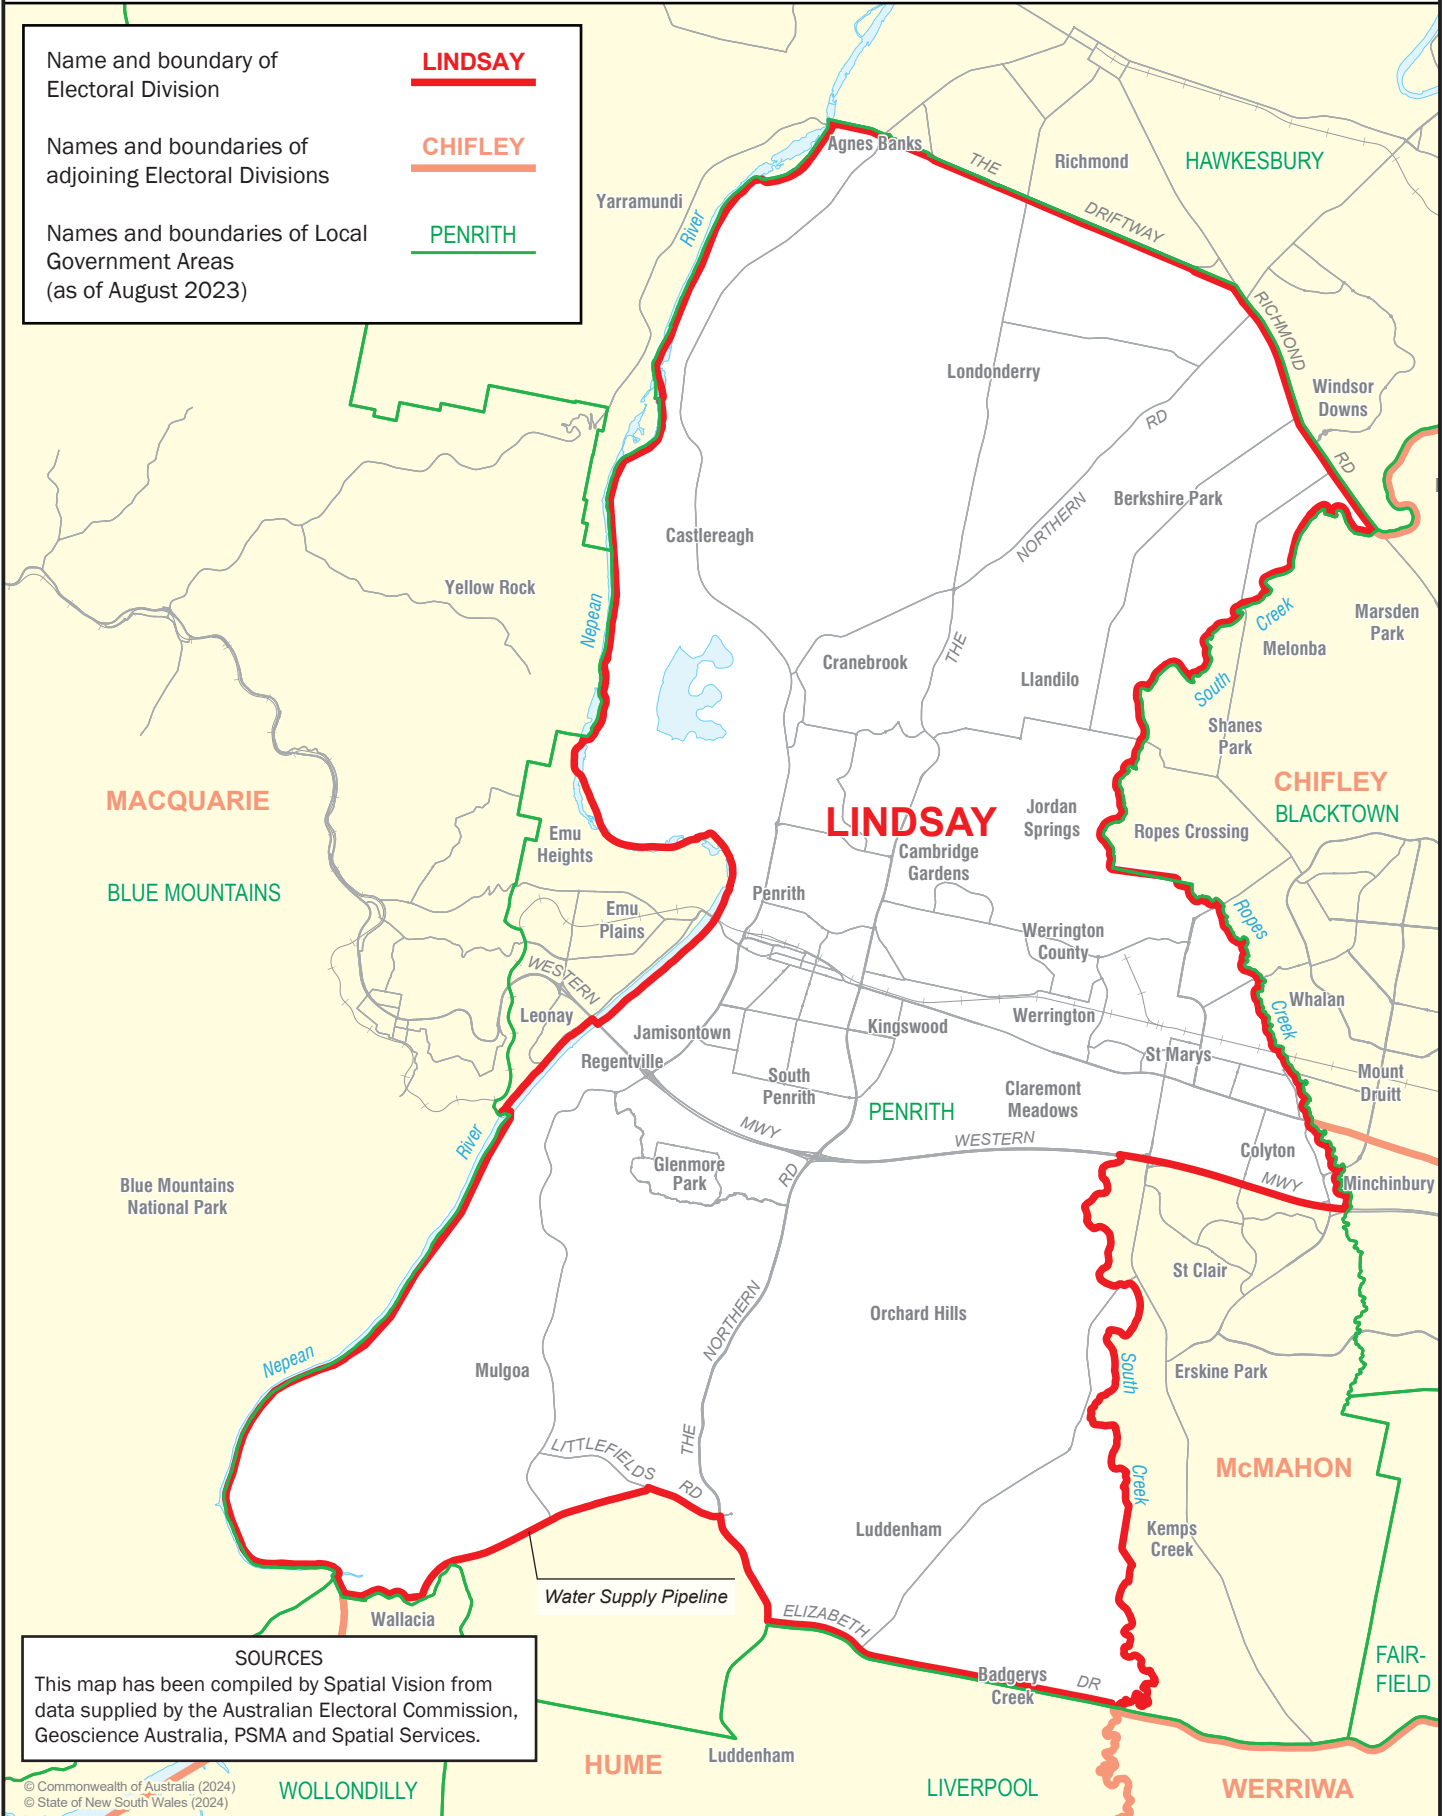

October 2024
**MAP OF COMMONWEALTH
 ELECTORAL DIVISION OF
 LINDSAY**

0 5 km

Name and boundary of Electoral Division	LINDSAY
Names and boundaries of adjoining Electoral Divisions	CHIFLEY
Names and boundaries of Local Government Areas (as of August 2023)	PENRITH

SOURCES
 This map has been compiled by Spatial Vision from data supplied by the Australian Electoral Commission, Geoscience Australia, PSMA and Spatial Services.