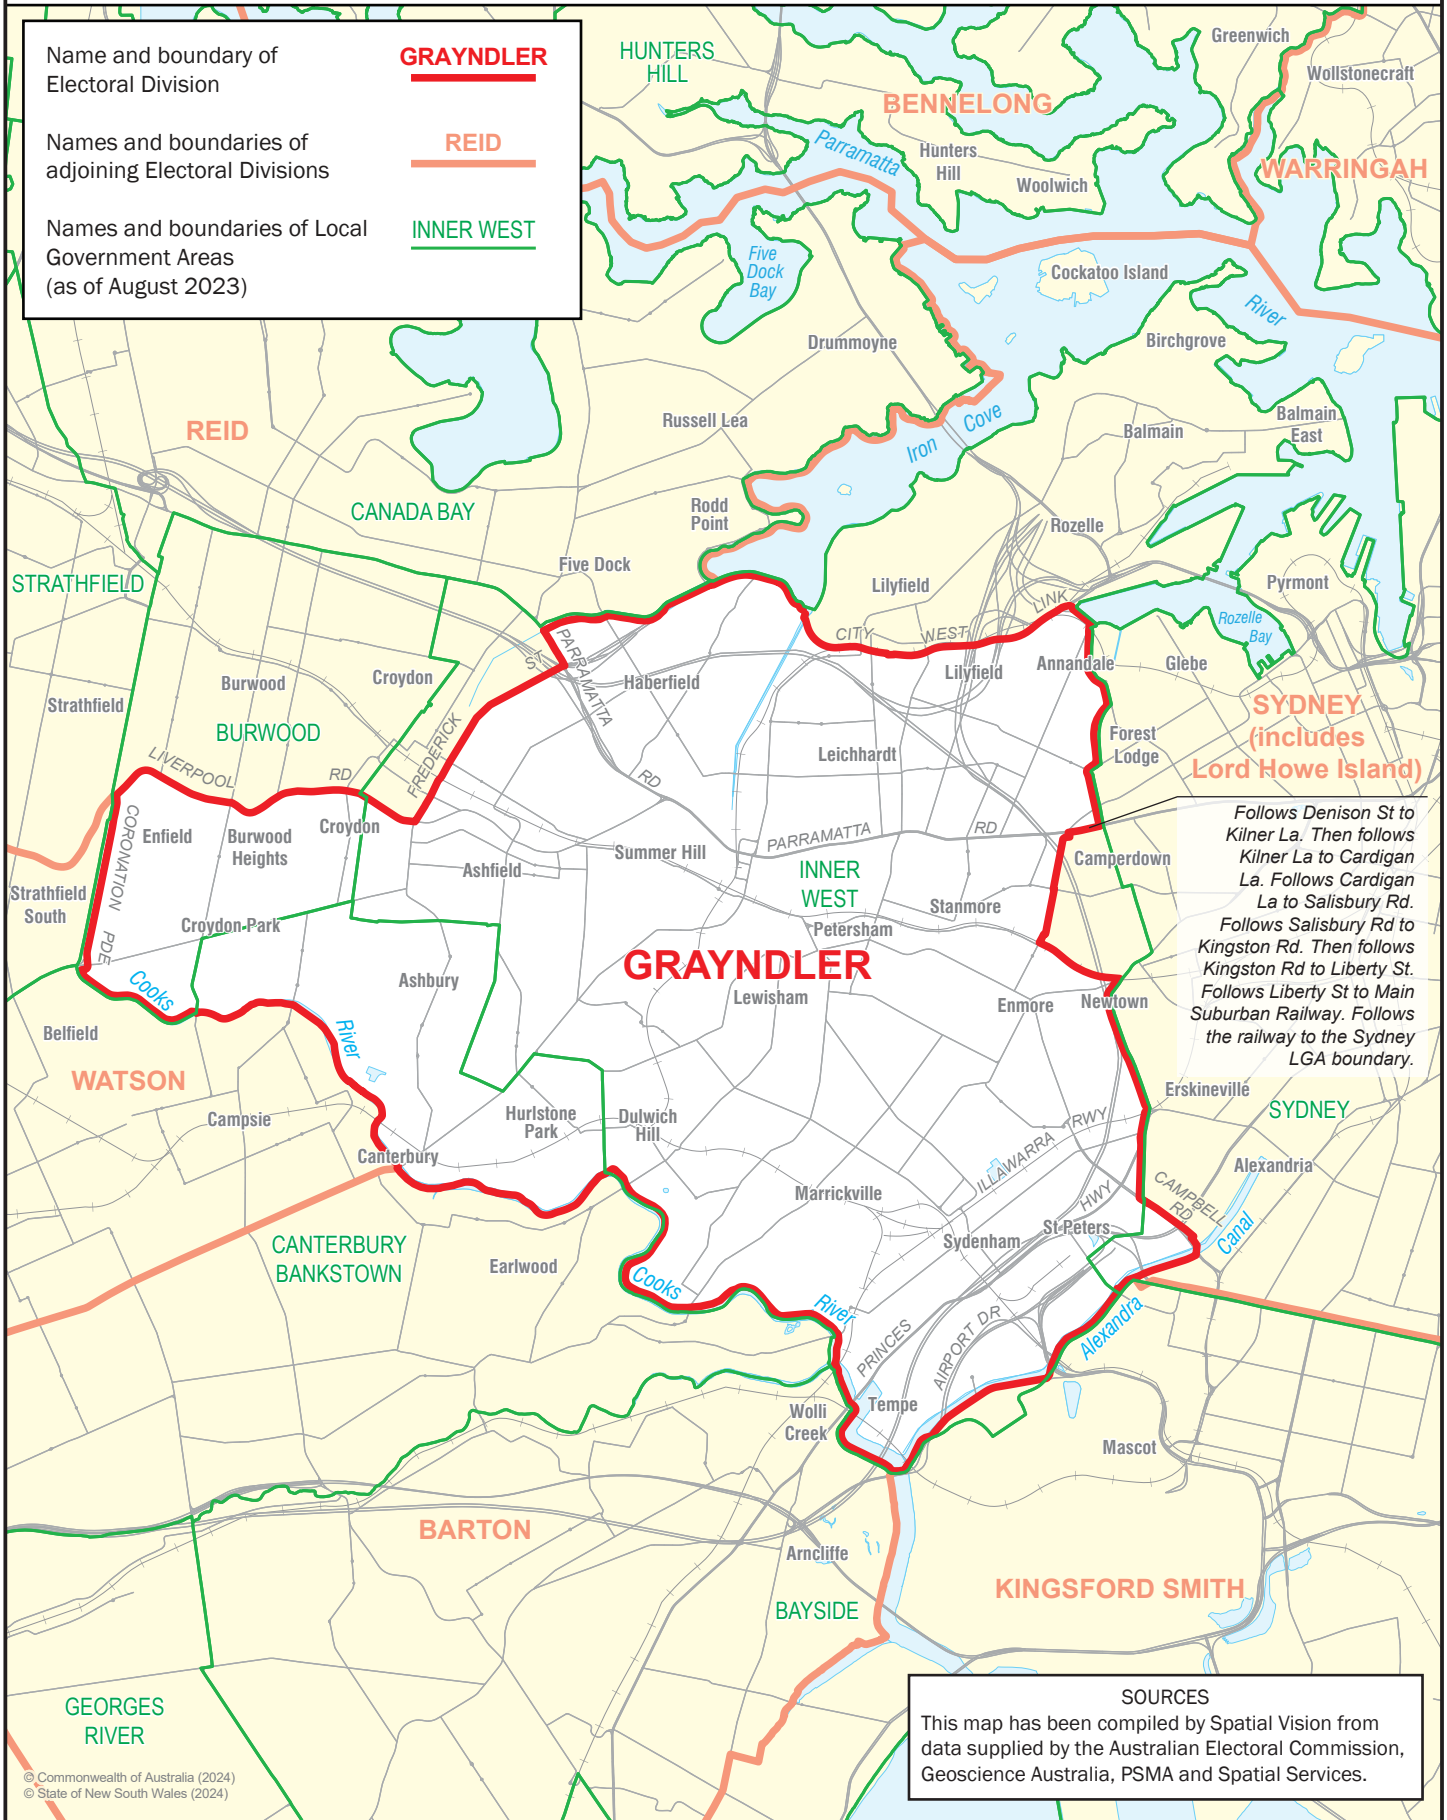

October 2024  
**MAP OF COMMONWEALTH  
 ELECTORAL DIVISION OF  
 GRAYNDLER**

Name and boundary of Electoral Division	<b>GRAYNDLER</b>
Names and boundaries of adjoining Electoral Divisions	<b>REID</b>
Names and boundaries of Local Government Areas (as of August 2023)	<b>INNER WEST</b>

*Follows Denison St to Kilner La. Then follows Kilner La to Cardigan La. Follows Cardigan La to Salisbury Rd. Follows Salisbury Rd to Kingston Rd. Then follows Kingston Rd to Liberty St. Follows Liberty St to Main Suburban Railway. Follows the railway to the Sydney LGA boundary.*

**SOURCES**  
 This map has been compiled by Spatial Vision from data supplied by the Australian Electoral Commission, Geoscience Australia, PSMA and Spatial Services.