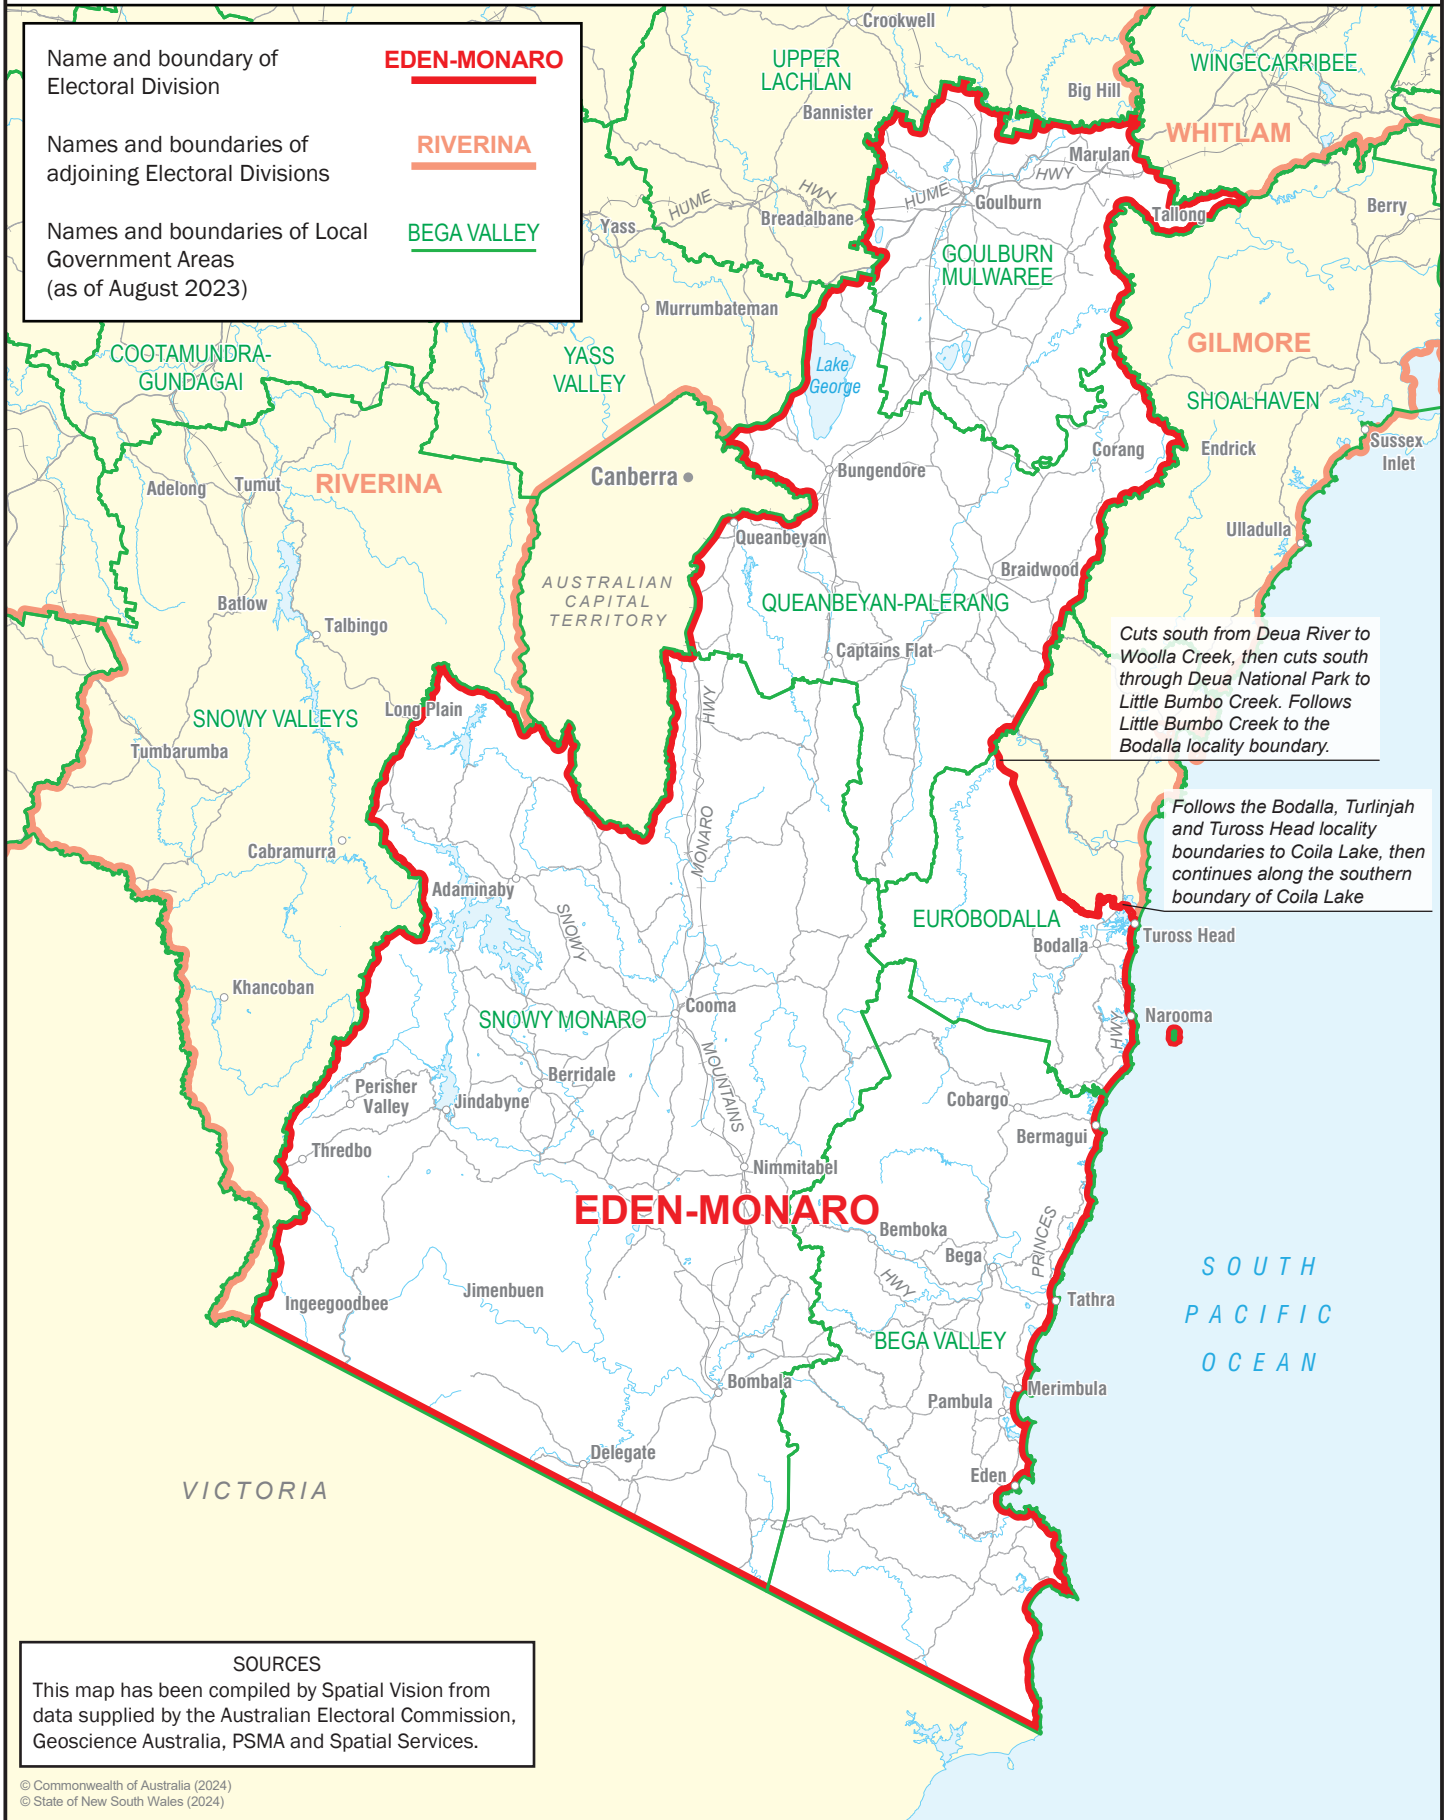

October 2024
**MAP OF COMMONWEALTH
 ELECTORAL DIVISION OF
 EDEN-MONARO**

Name and boundary of Electoral Division **EDEN-MONARO**

Names and boundaries of adjoining Electoral Divisions **RIVERINA**

Names and boundaries of Local Government Areas (as of August 2023) **BEGA VALLEY**

Cuts south from Deua River to Woolla Creek, then cuts south through Deua National Park to Little Bumbo Creek. Follows Little Bumbo Creek to the Bodalla locality boundary.

Follows the Bodalla, Turlinjah and Tuross Head locality boundaries to Coila Lake, then continues along the southern boundary of Coila Lake

SOURCES
 This map has been compiled by Spatial Vision from data supplied by the Australian Electoral Commission, Geoscience Australia, PSMA and Spatial Services.