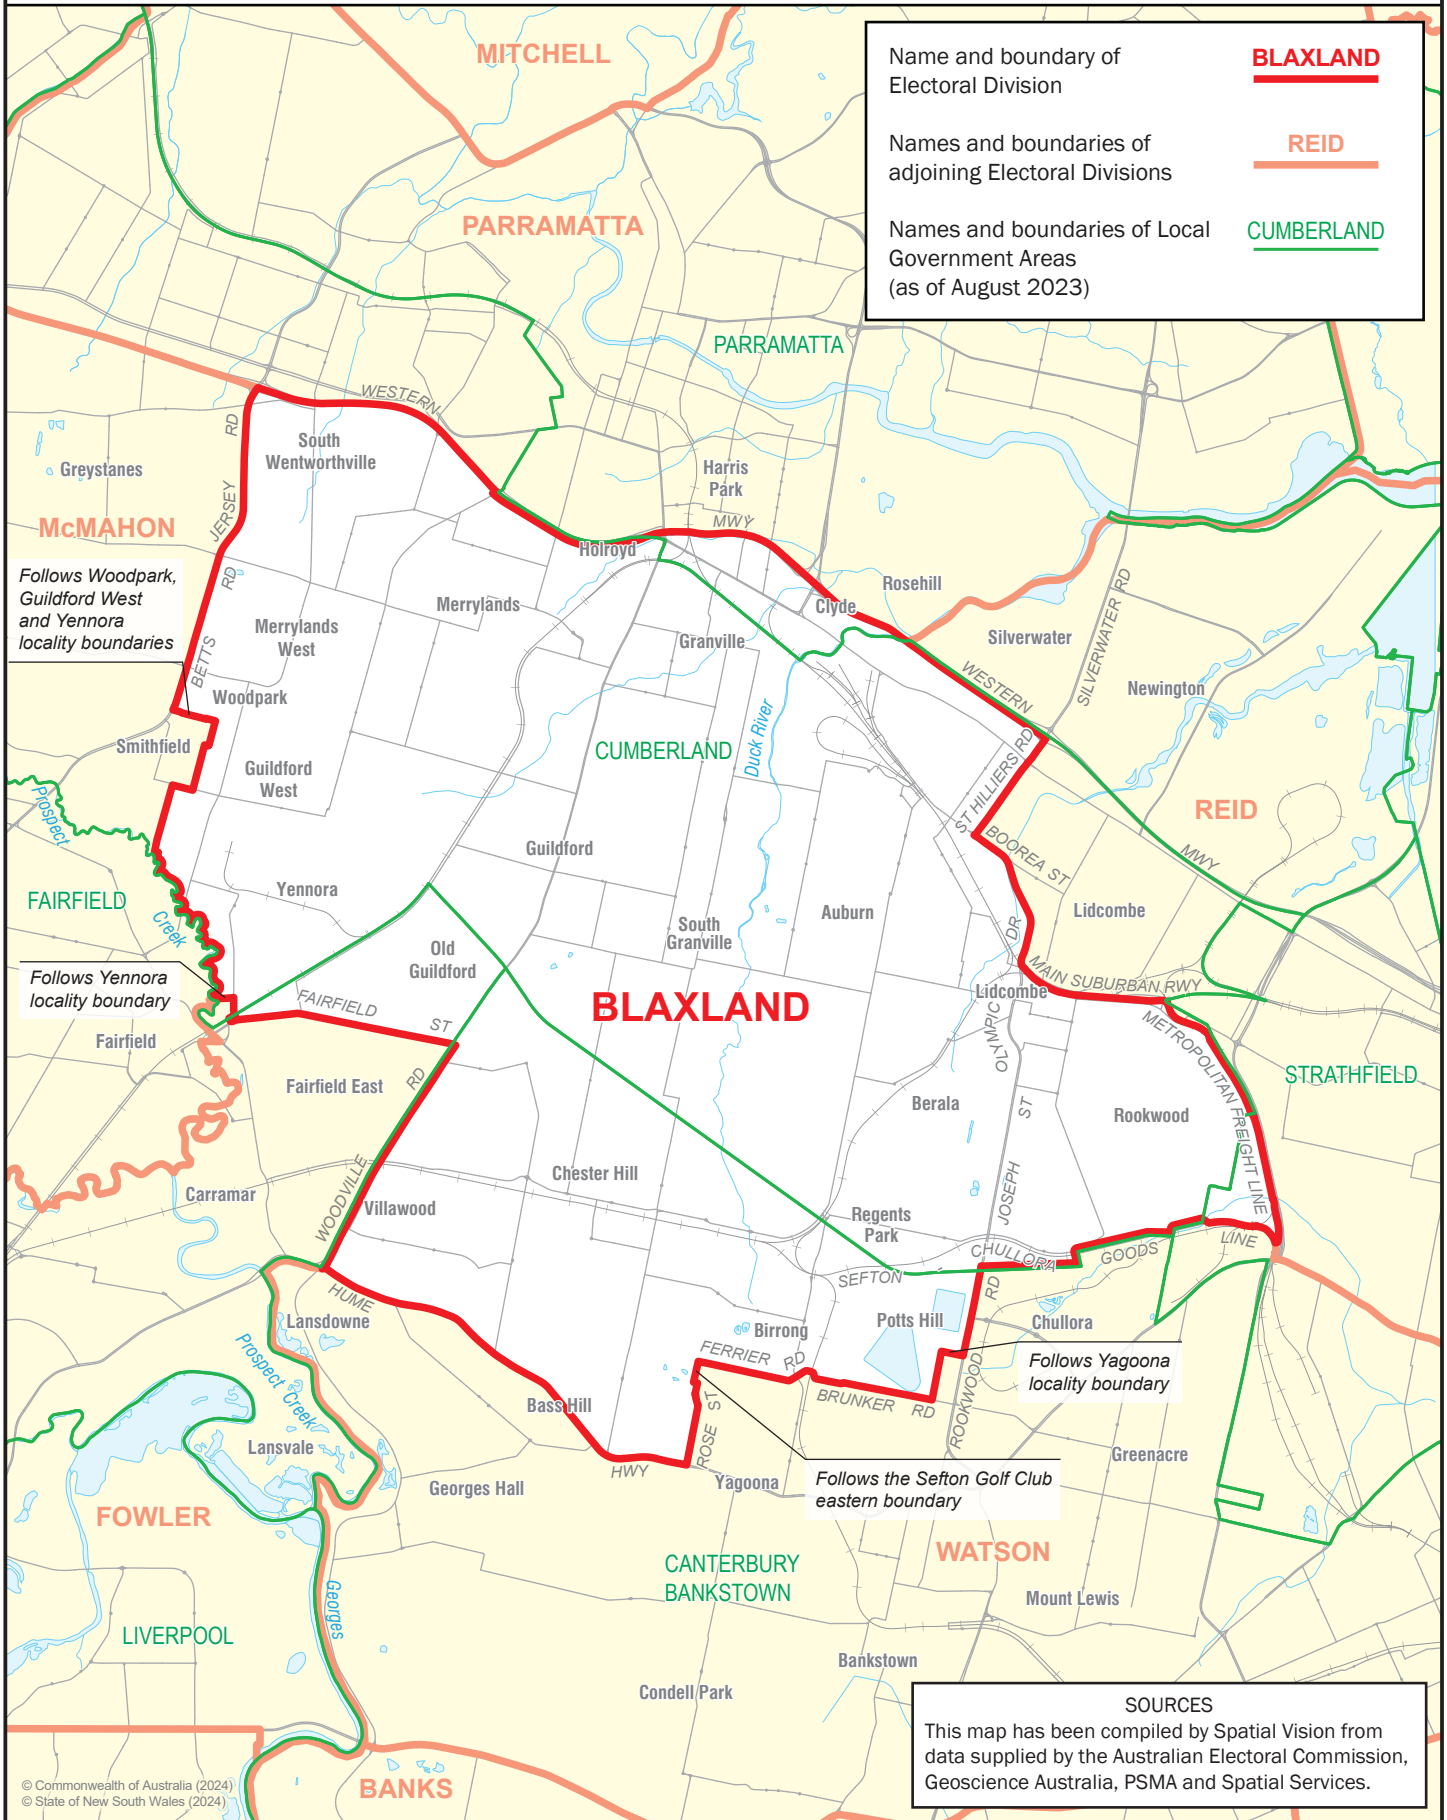

October 2024
**MAP OF COMMONWEALTH
 ELECTORAL DIVISION OF
 BLAXLAND**

Name and boundary of Electoral Division	<u>BLAXLAND</u>
Names and boundaries of adjoining Electoral Divisions	<u>REID</u>
Names and boundaries of Local Government Areas (as of August 2023)	<u>CUMBERLAND</u>

Follows Woodpark, Guildford West and Yennora locality boundaries

Follows Yennora locality boundary

Follows Yagoona locality boundary

Follows the Sefton Golf Club eastern boundary

SOURCES
 This map has been compiled by Spatial Vision from data supplied by the Australian Electoral Commission, Geoscience Australia, PSMA and Spatial Services.