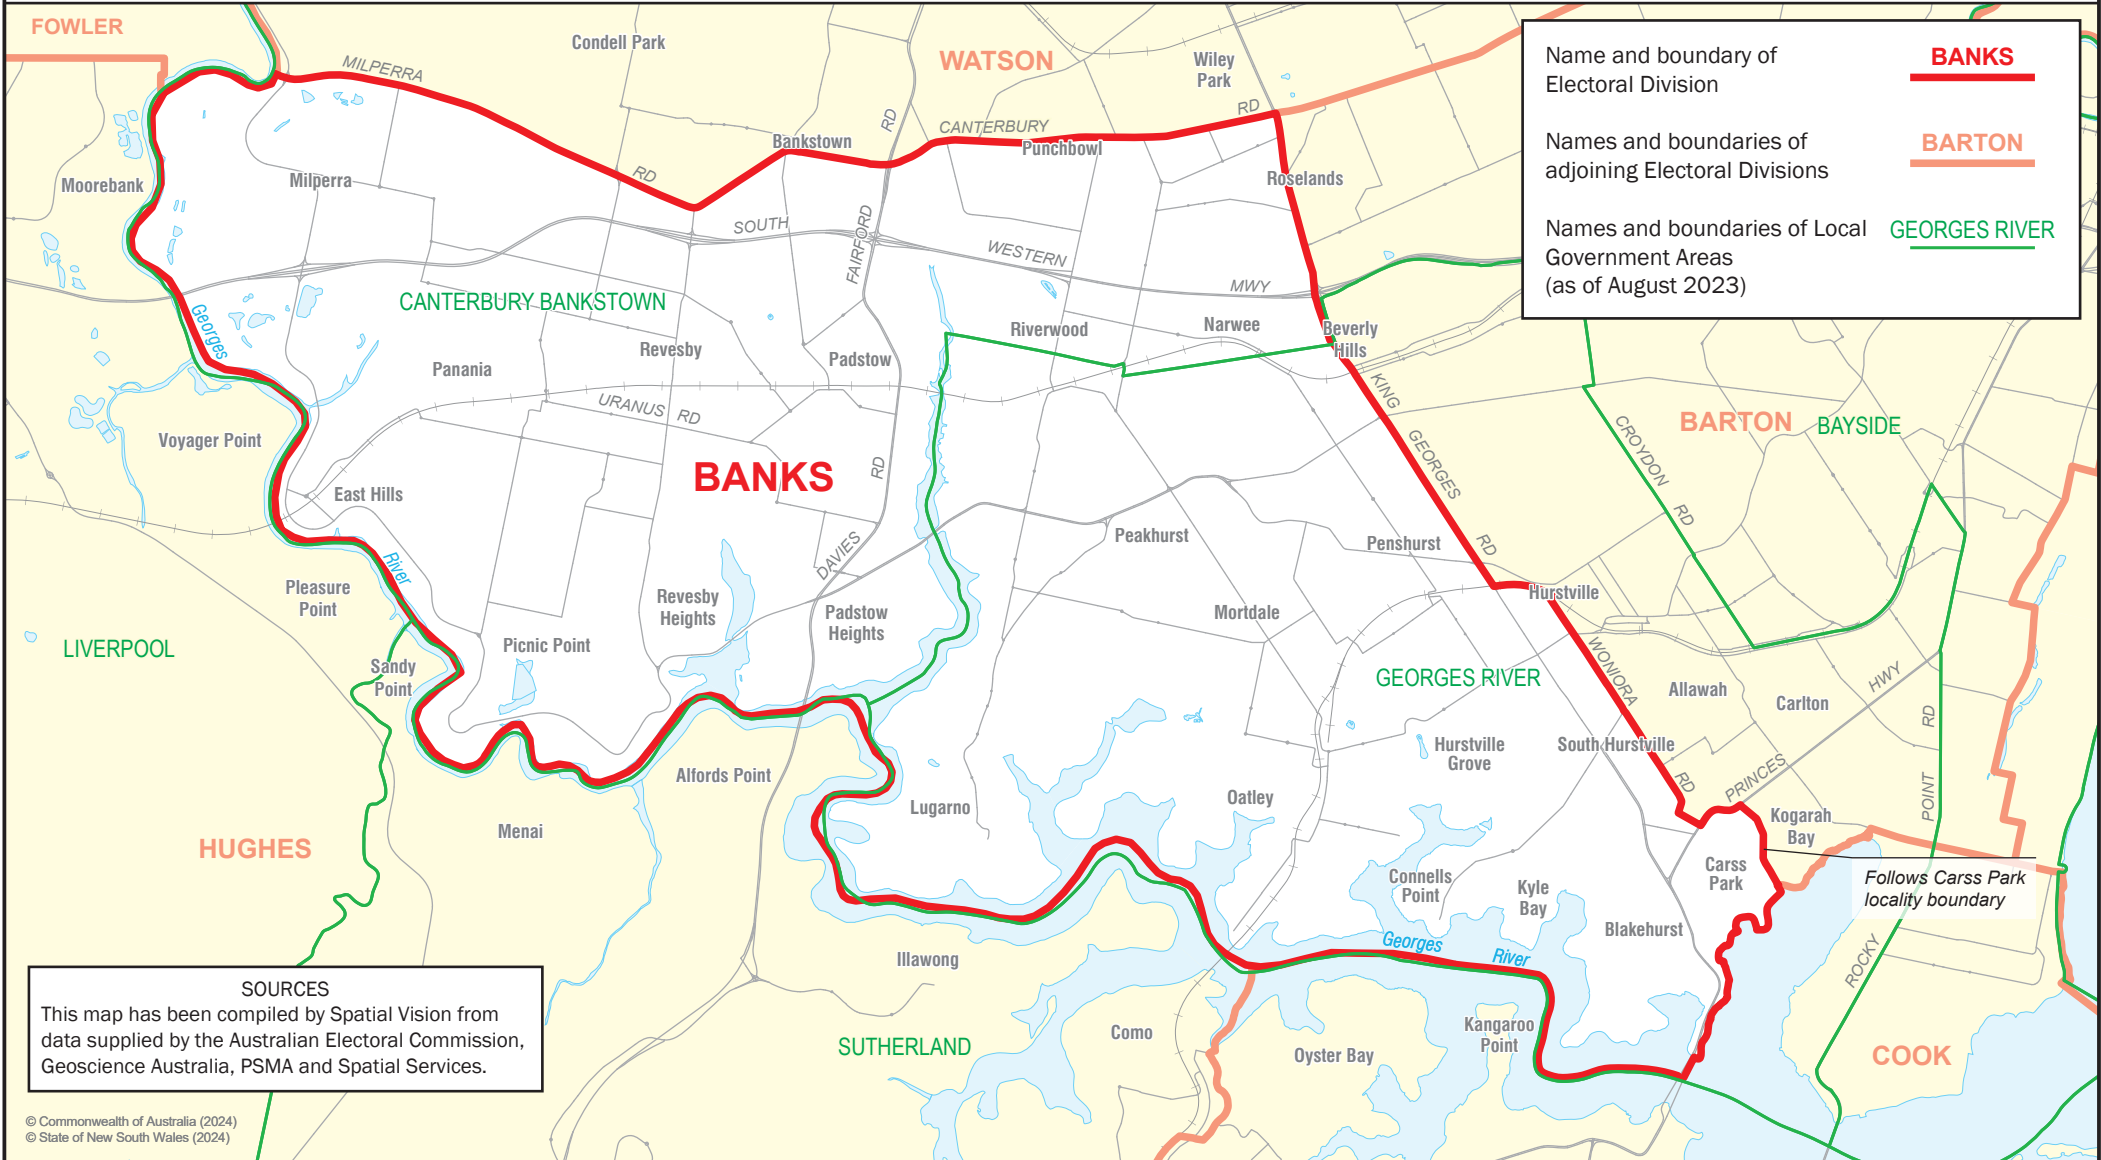

October 2024  
**MAP OF COMMONWEALTH  
 ELECTORAL DIVISION OF  
 BANKS**

Name and boundary of Electoral Division	<b><u>BANKS</u></b>
Names and boundaries of adjoining Electoral Divisions	<b><u>BARTON</u></b>
Names and boundaries of Local Government Areas (as of August 2023)	<b><u>GEORGES RIVER</u></b>

**SOURCES**  
 This map has been compiled by Spatial Vision from data supplied by the Australian Electoral Commission, Geoscience Australia, PSMA and Spatial Services.