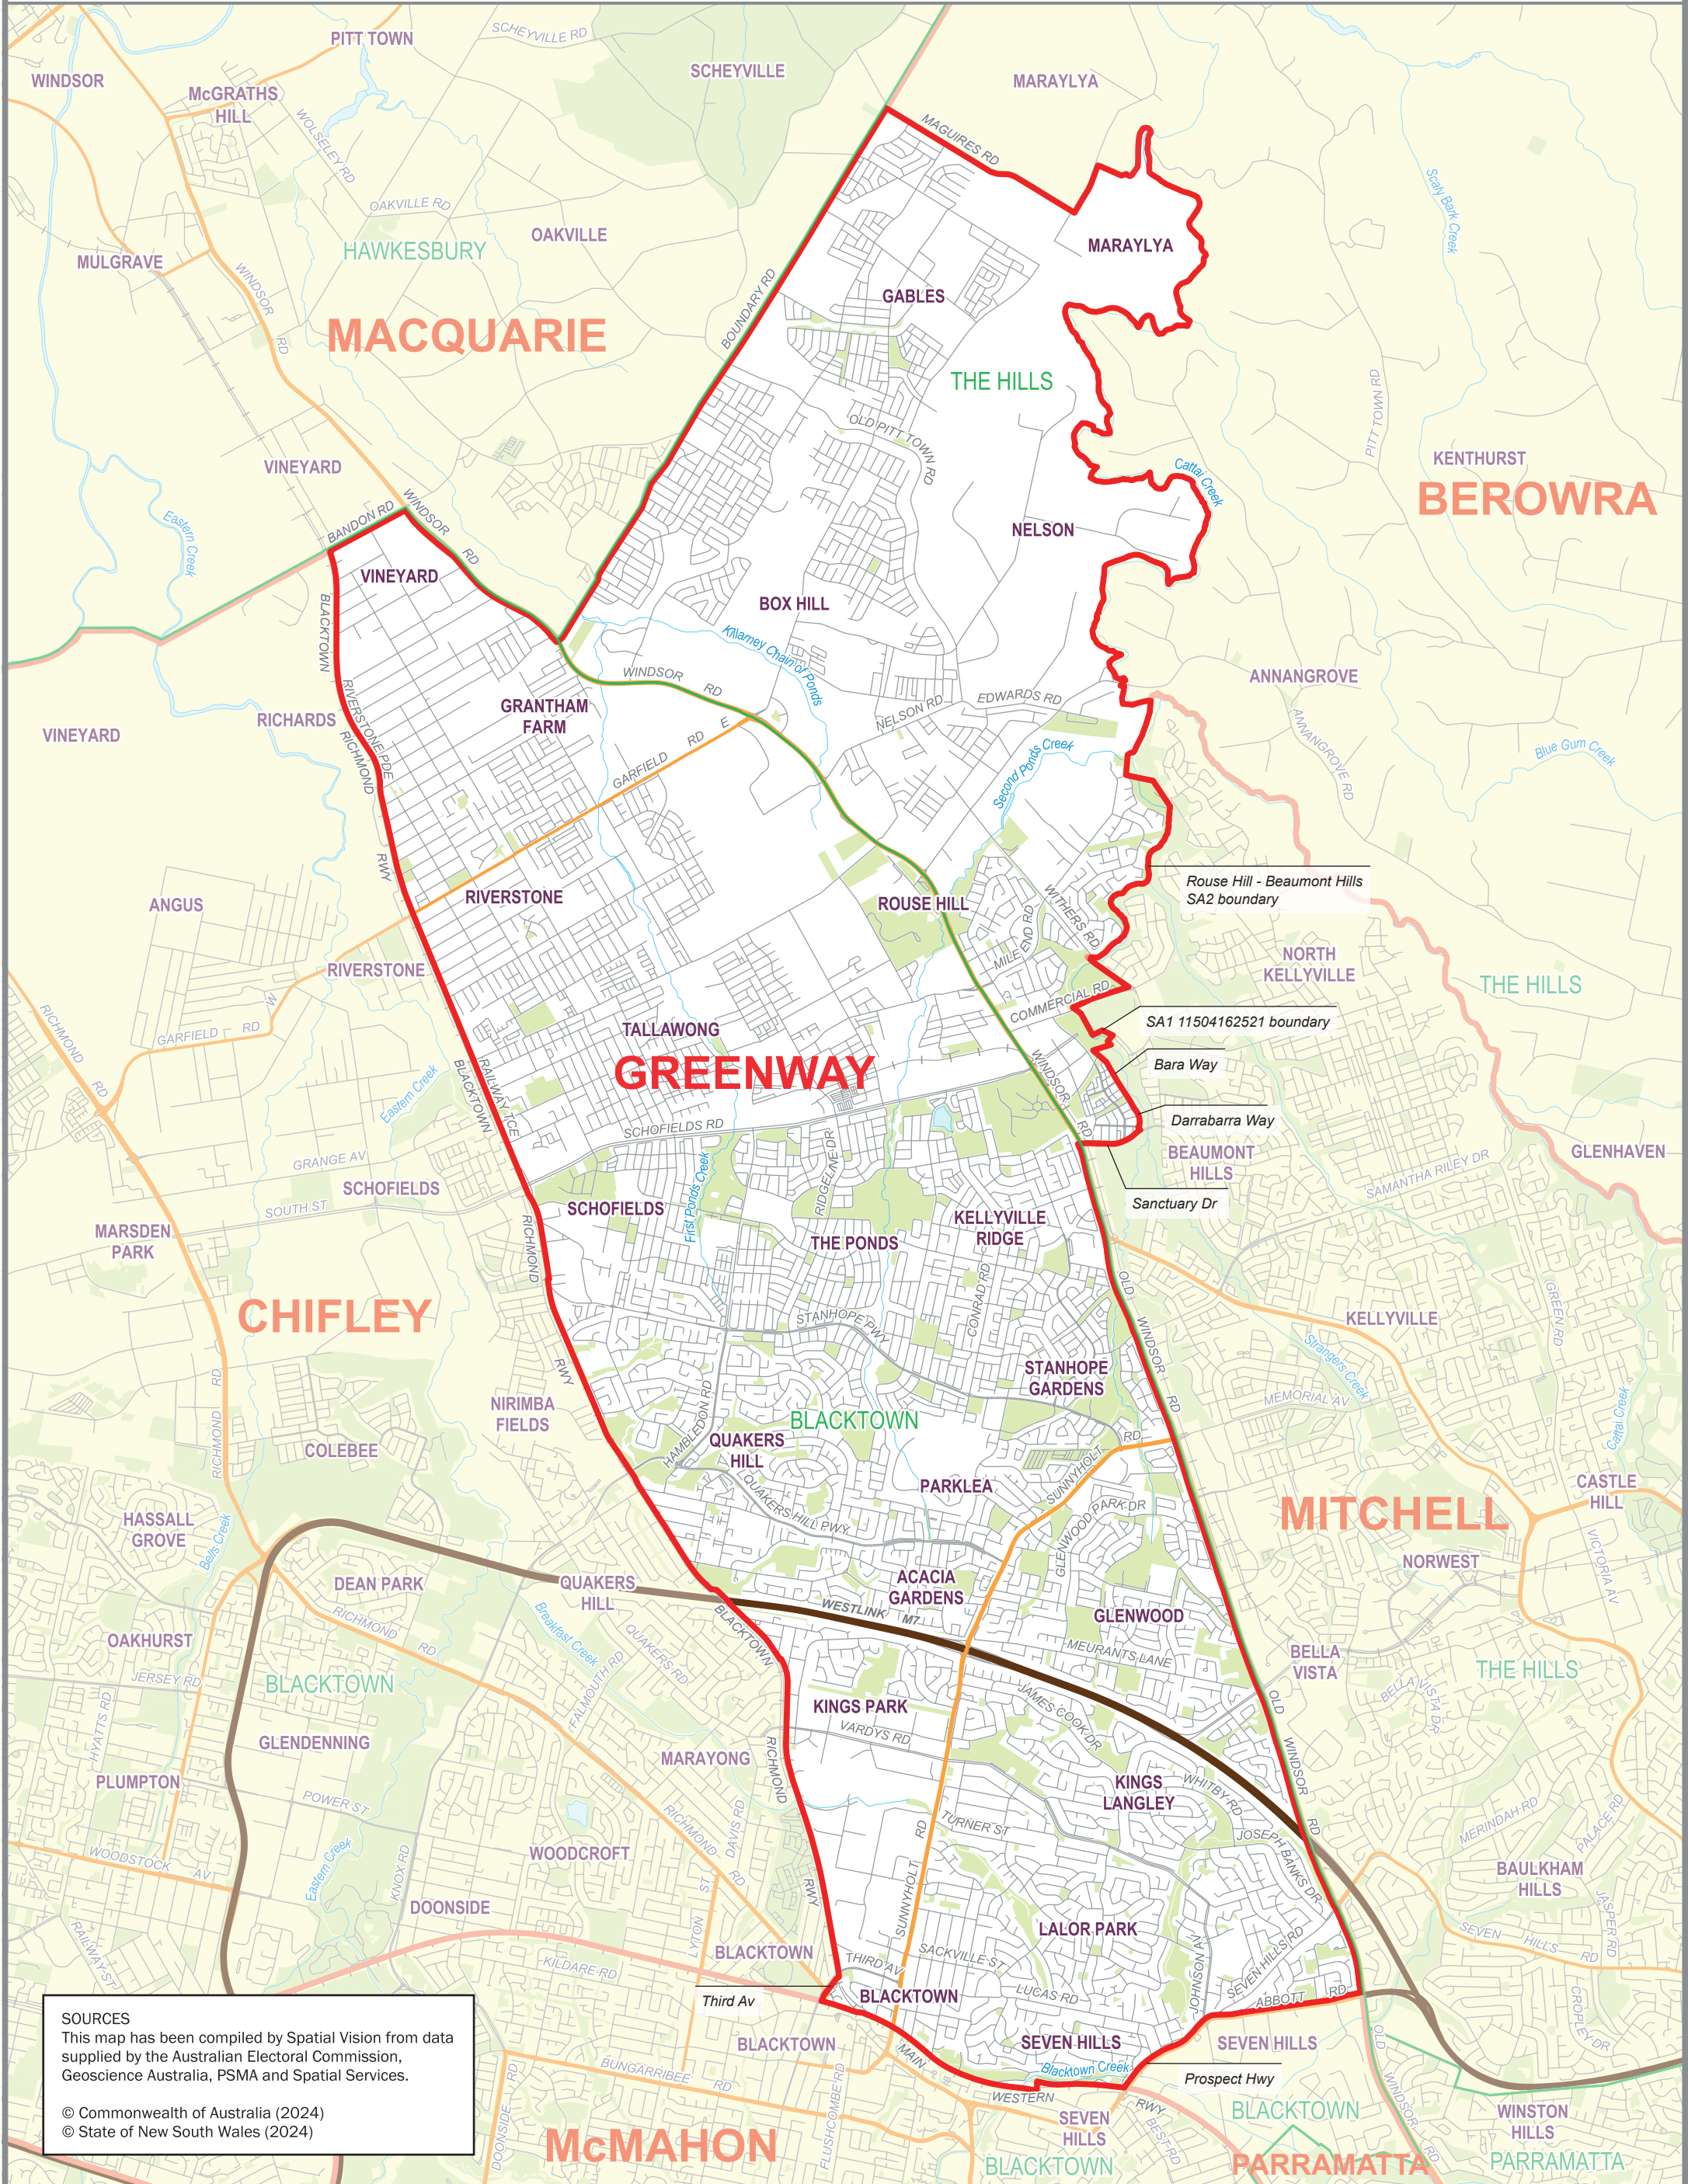

October 2024  
**MAP OF THE COMMONWEALTH  
 ELECTORAL DIVISION OF  
 GREENWAY**

Name and Boundary of  
 Electoral Division  
 Names and Boundaries of  
 Adjoining Electoral Divisions  
 Names and Boundaries of  
 Local Government Areas  
 (as of August 2023)

**GREENWAY**  
**CHIFLEY**  
**THE HILLS**

**SOURCES**  
 This map has been compiled by Spatial Vision from data supplied by the Australian Electoral Commission, Geoscience Australia, PSMA and Spatial Services.  
 © Commonwealth of Australia (2024)  
 © State of New South Wales (2024)