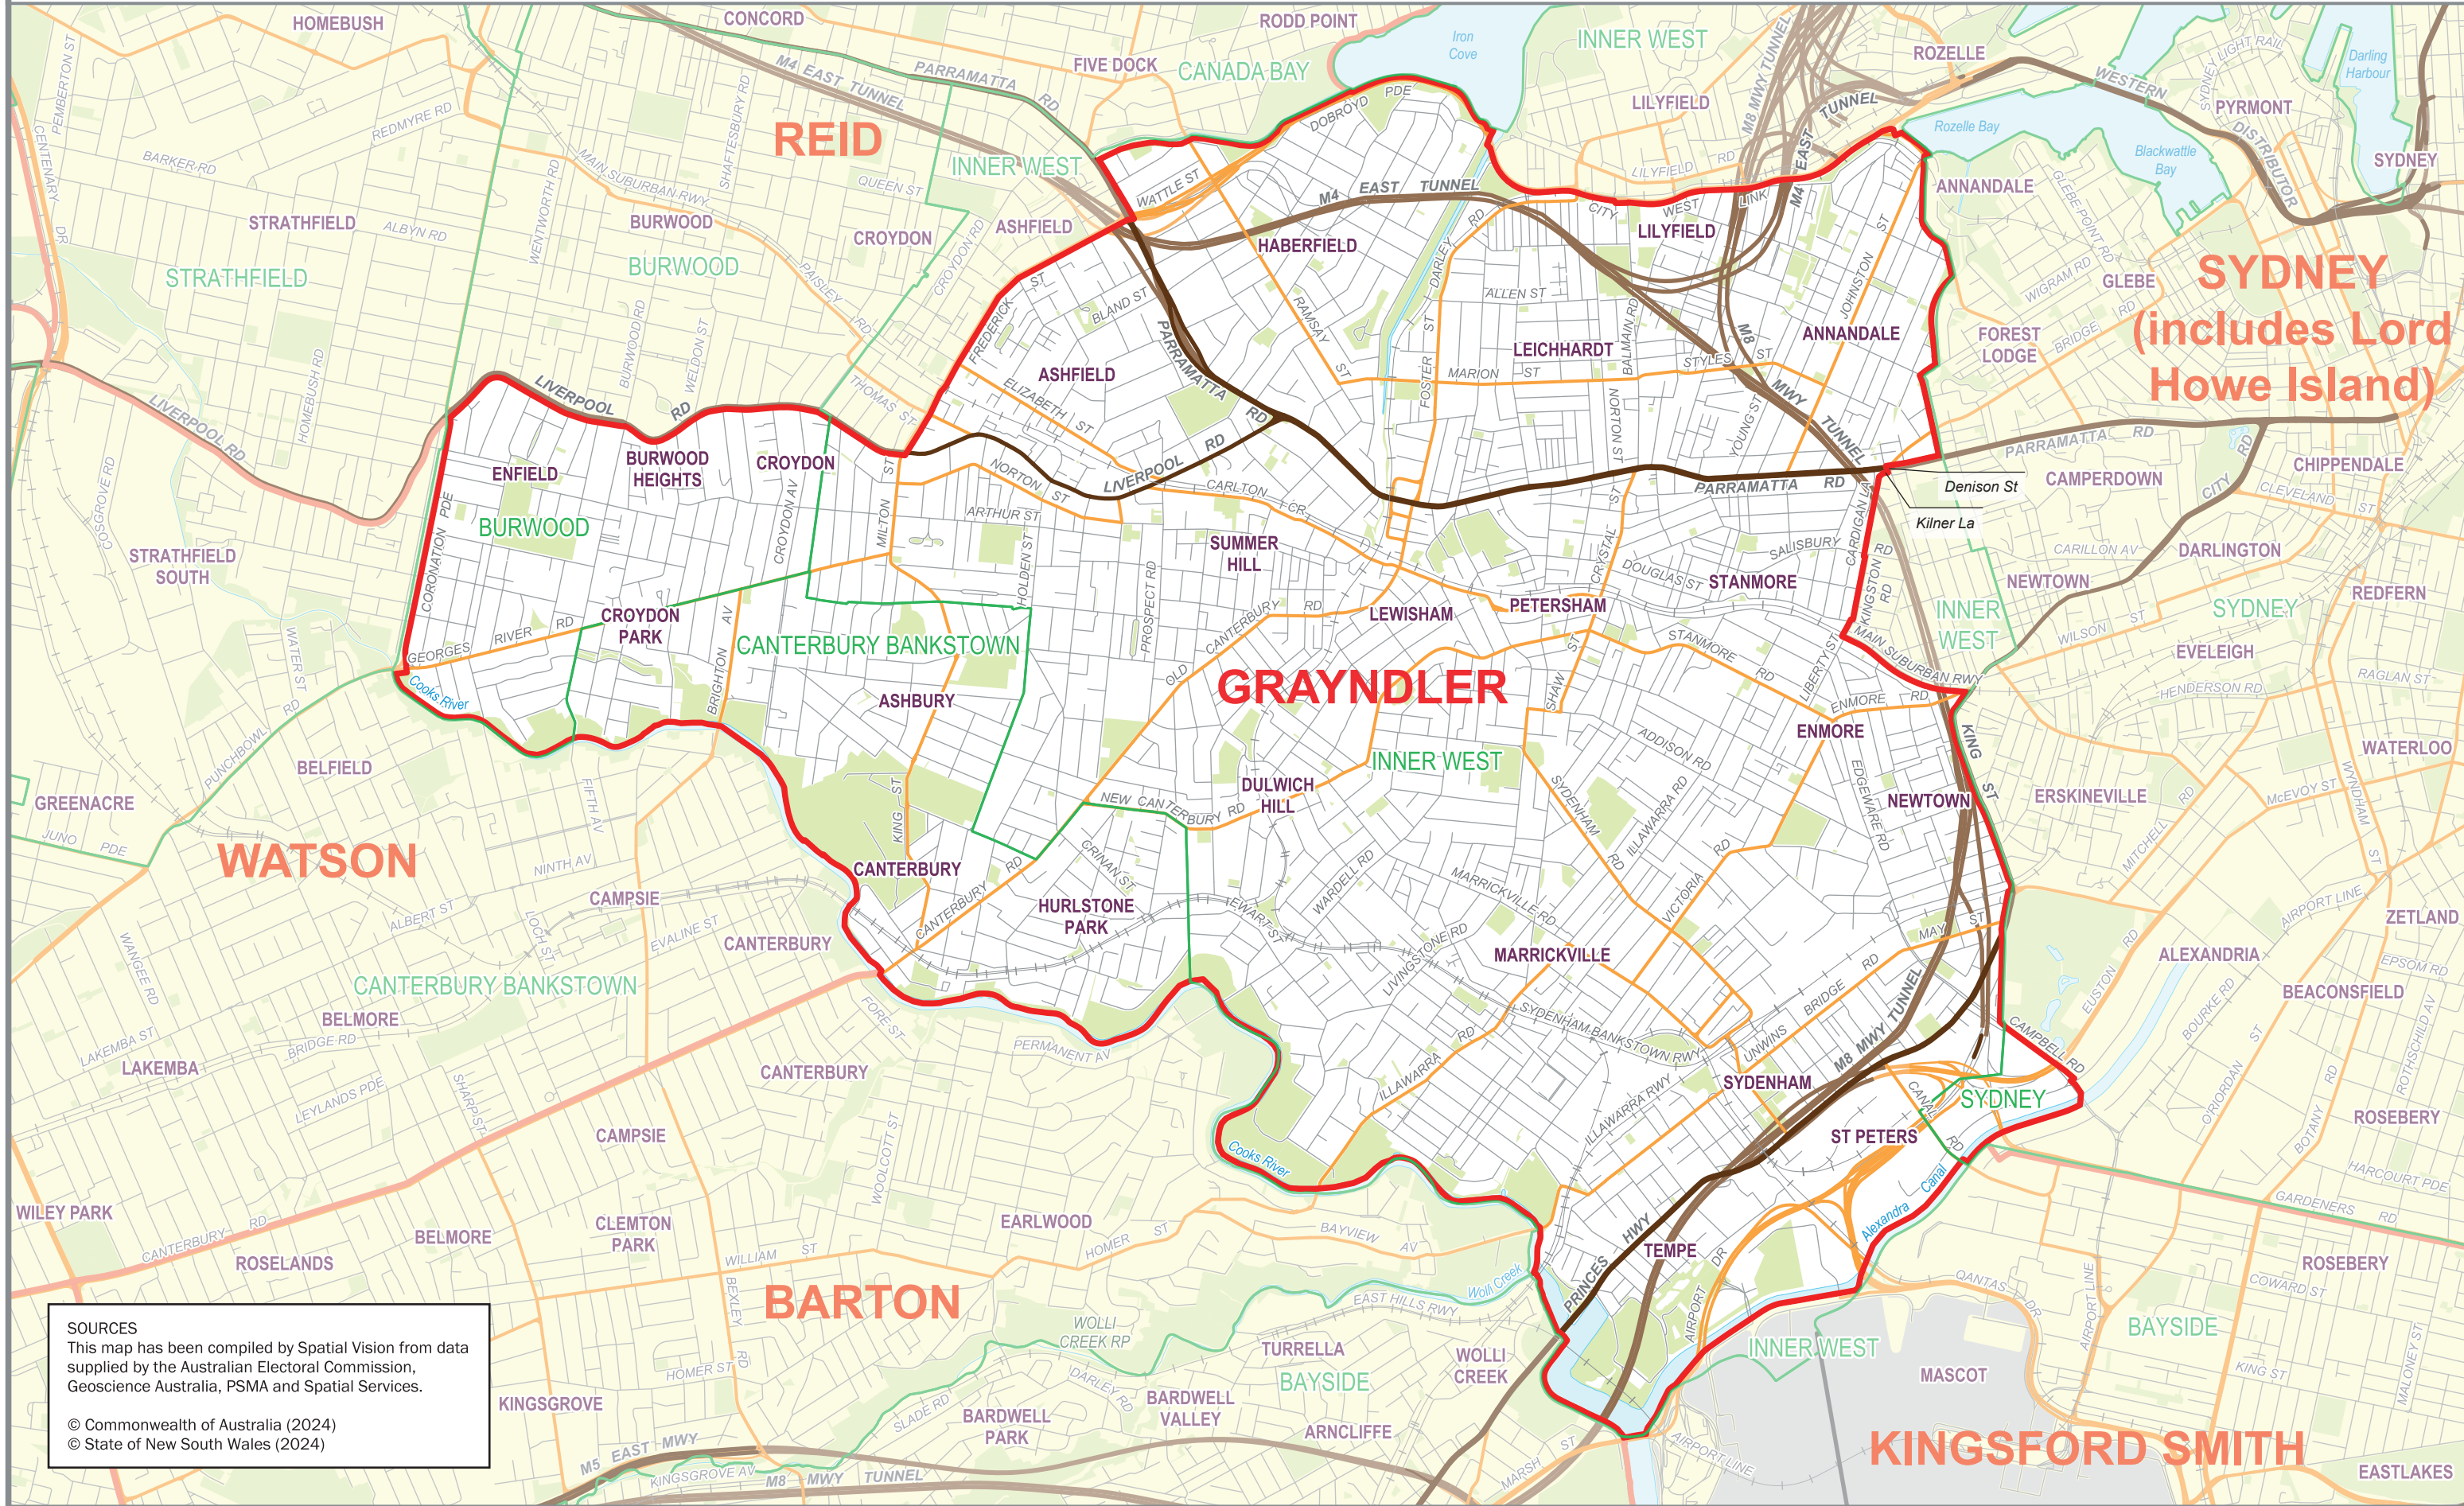

October 2024  
**MAP OF THE COMMONWEALTH  
 ELECTORAL DIVISION OF  
 GRAYNDLER**

Name and Boundary of  
 Electoral Division  
 Names and Boundaries of  
 Adjoining Electoral Divisions  
 Names and Boundaries of  
 Local Government Areas  
 (as of August 2023)

**GRAYNDLER**  
**REID**  
**INNER WEST**

**SOURCES**  
 This map has been compiled by Spatial Vision from data supplied by the Australian Electoral Commission, Geoscience Australia, PSMA and Spatial Services.  
 © Commonwealth of Australia (2024)  
 © State of New South Wales (2024)