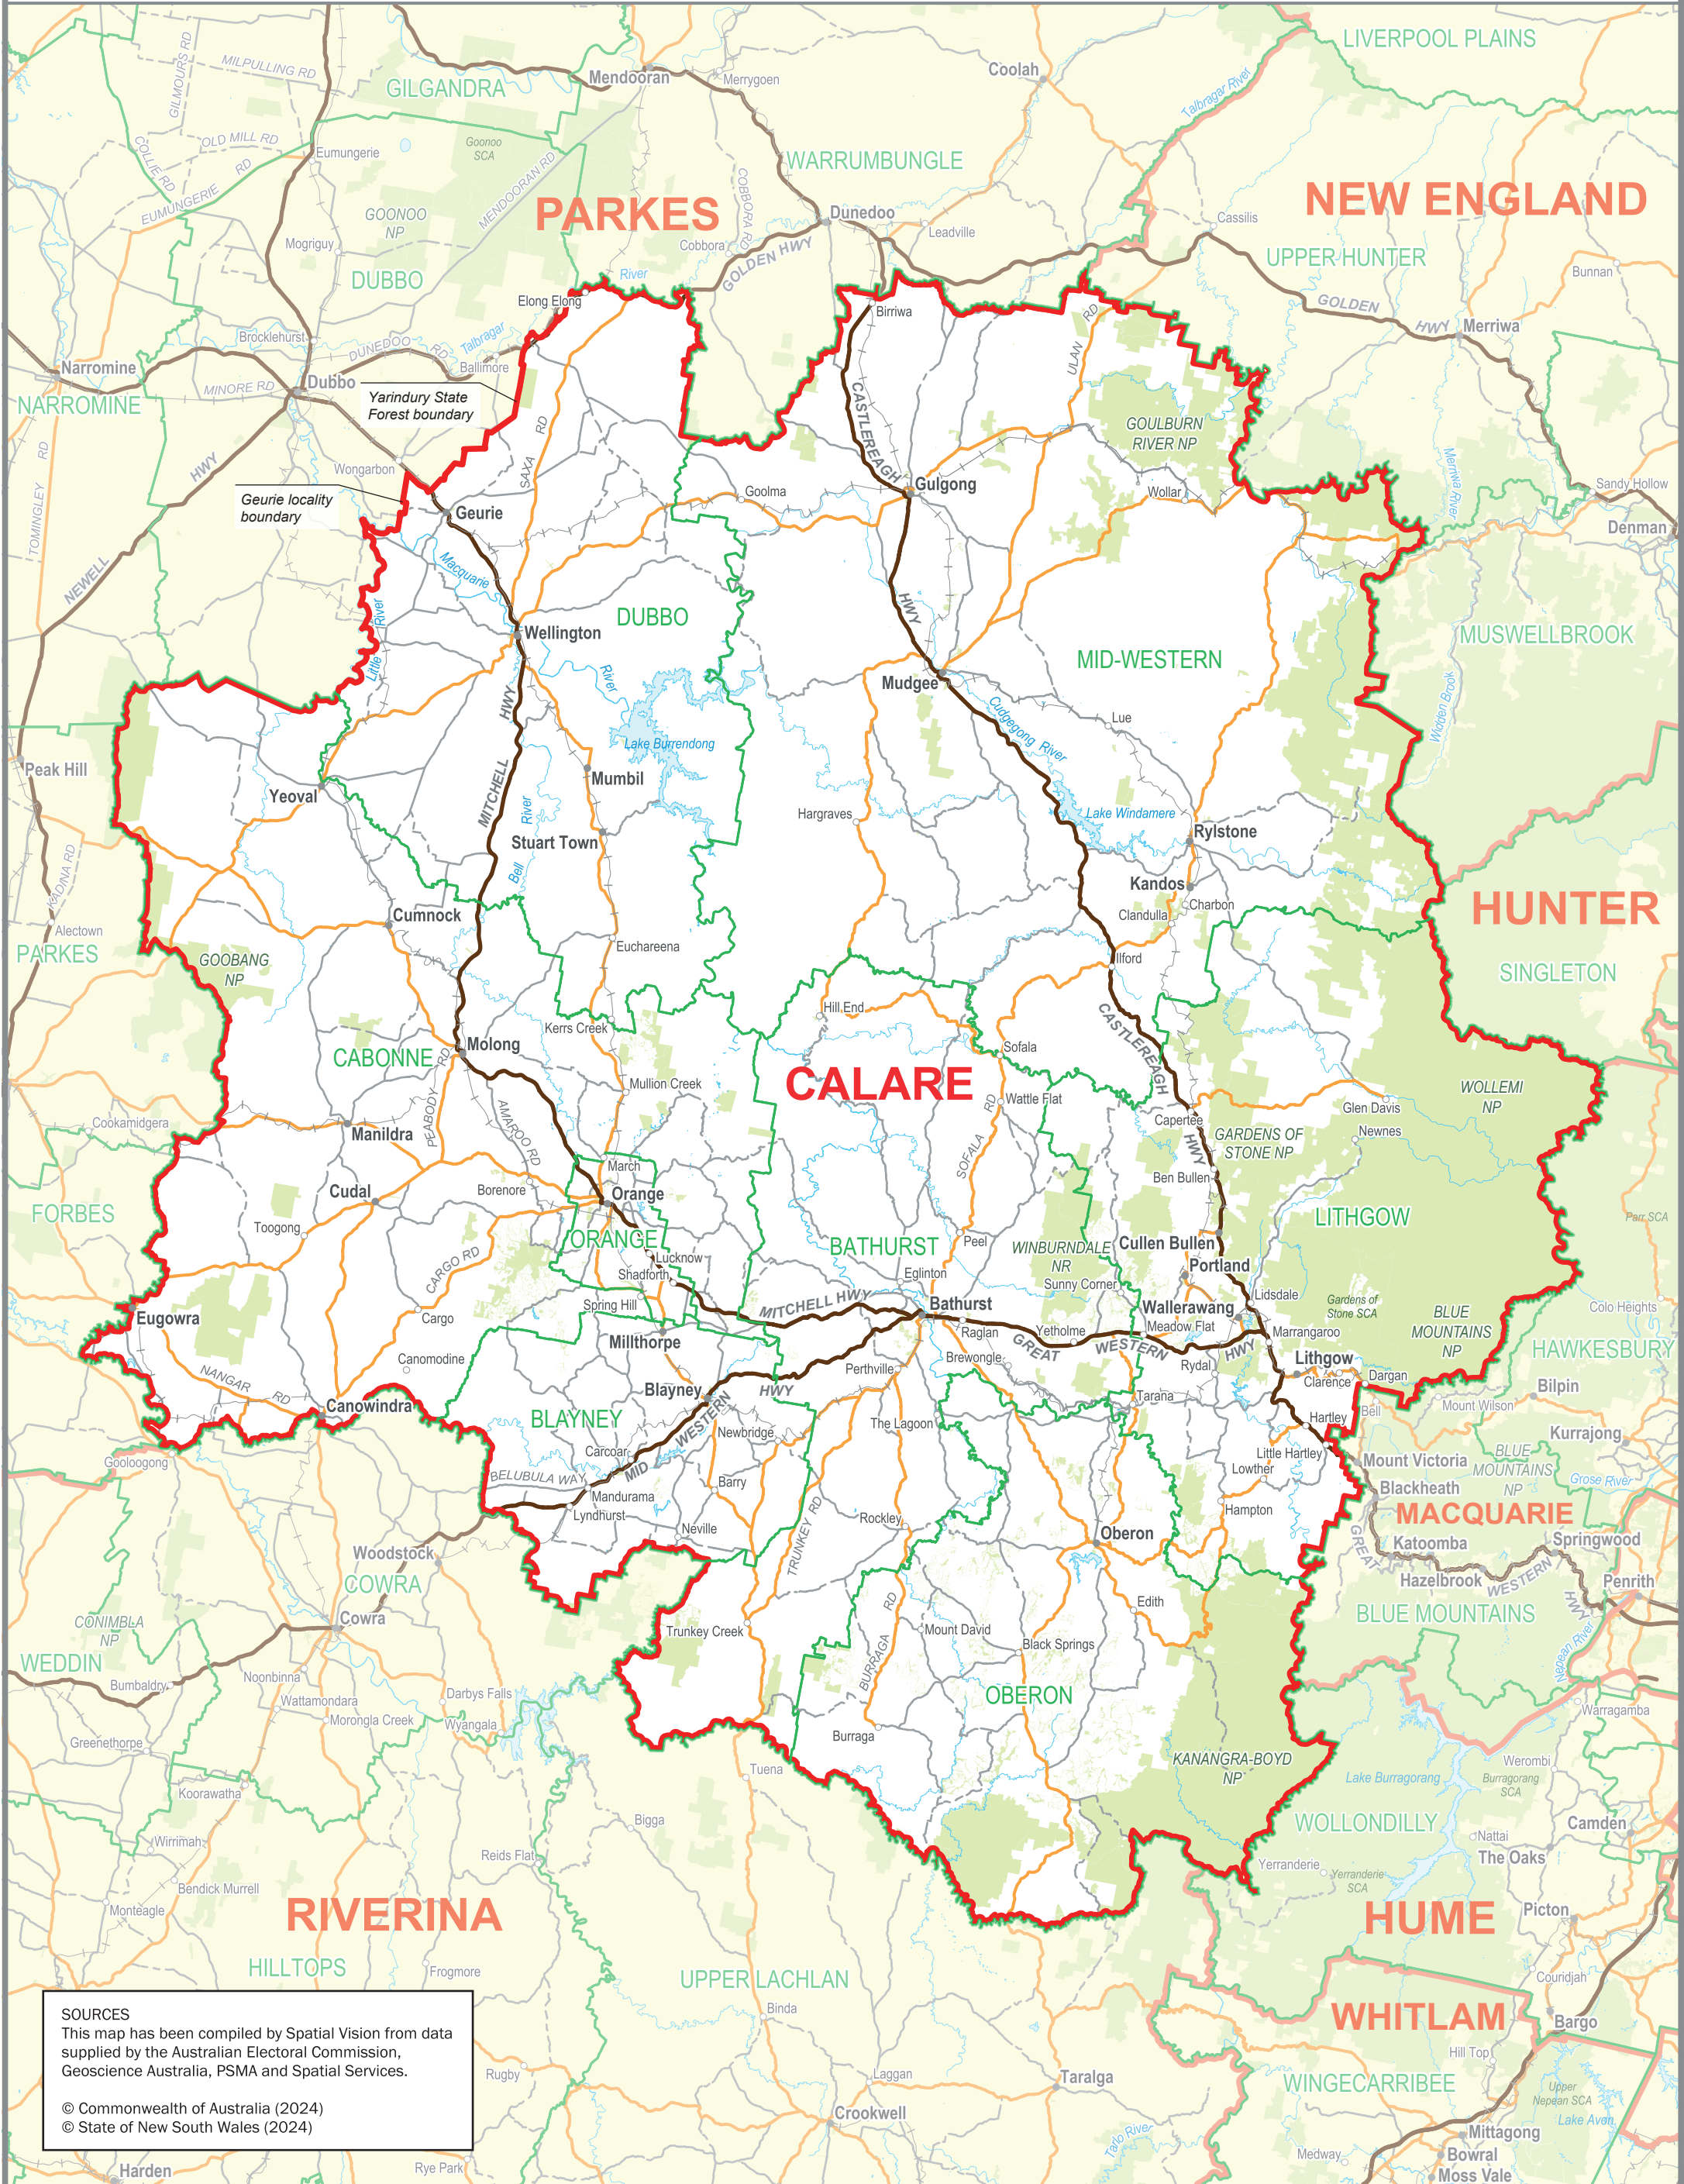

October 2024
**MAP OF THE COMMONWEALTH
 ELECTORAL DIVISION OF
 CALARE**

Name and Boundary of
 Electoral Division
 Names and Boundaries of
 Adjoining Electoral Divisions
 Names and Boundaries of
 Local Government Areas
 (as of August 2023)

CALARE
HUNTER
DUBBO

SOURCES
 This map has been compiled by Spatial Vision from data supplied by the Australian Electoral Commission, Geoscience Australia, PSMA and Spatial Services.
 © Commonwealth of Australia (2024)
 © State of New South Wales (2024)