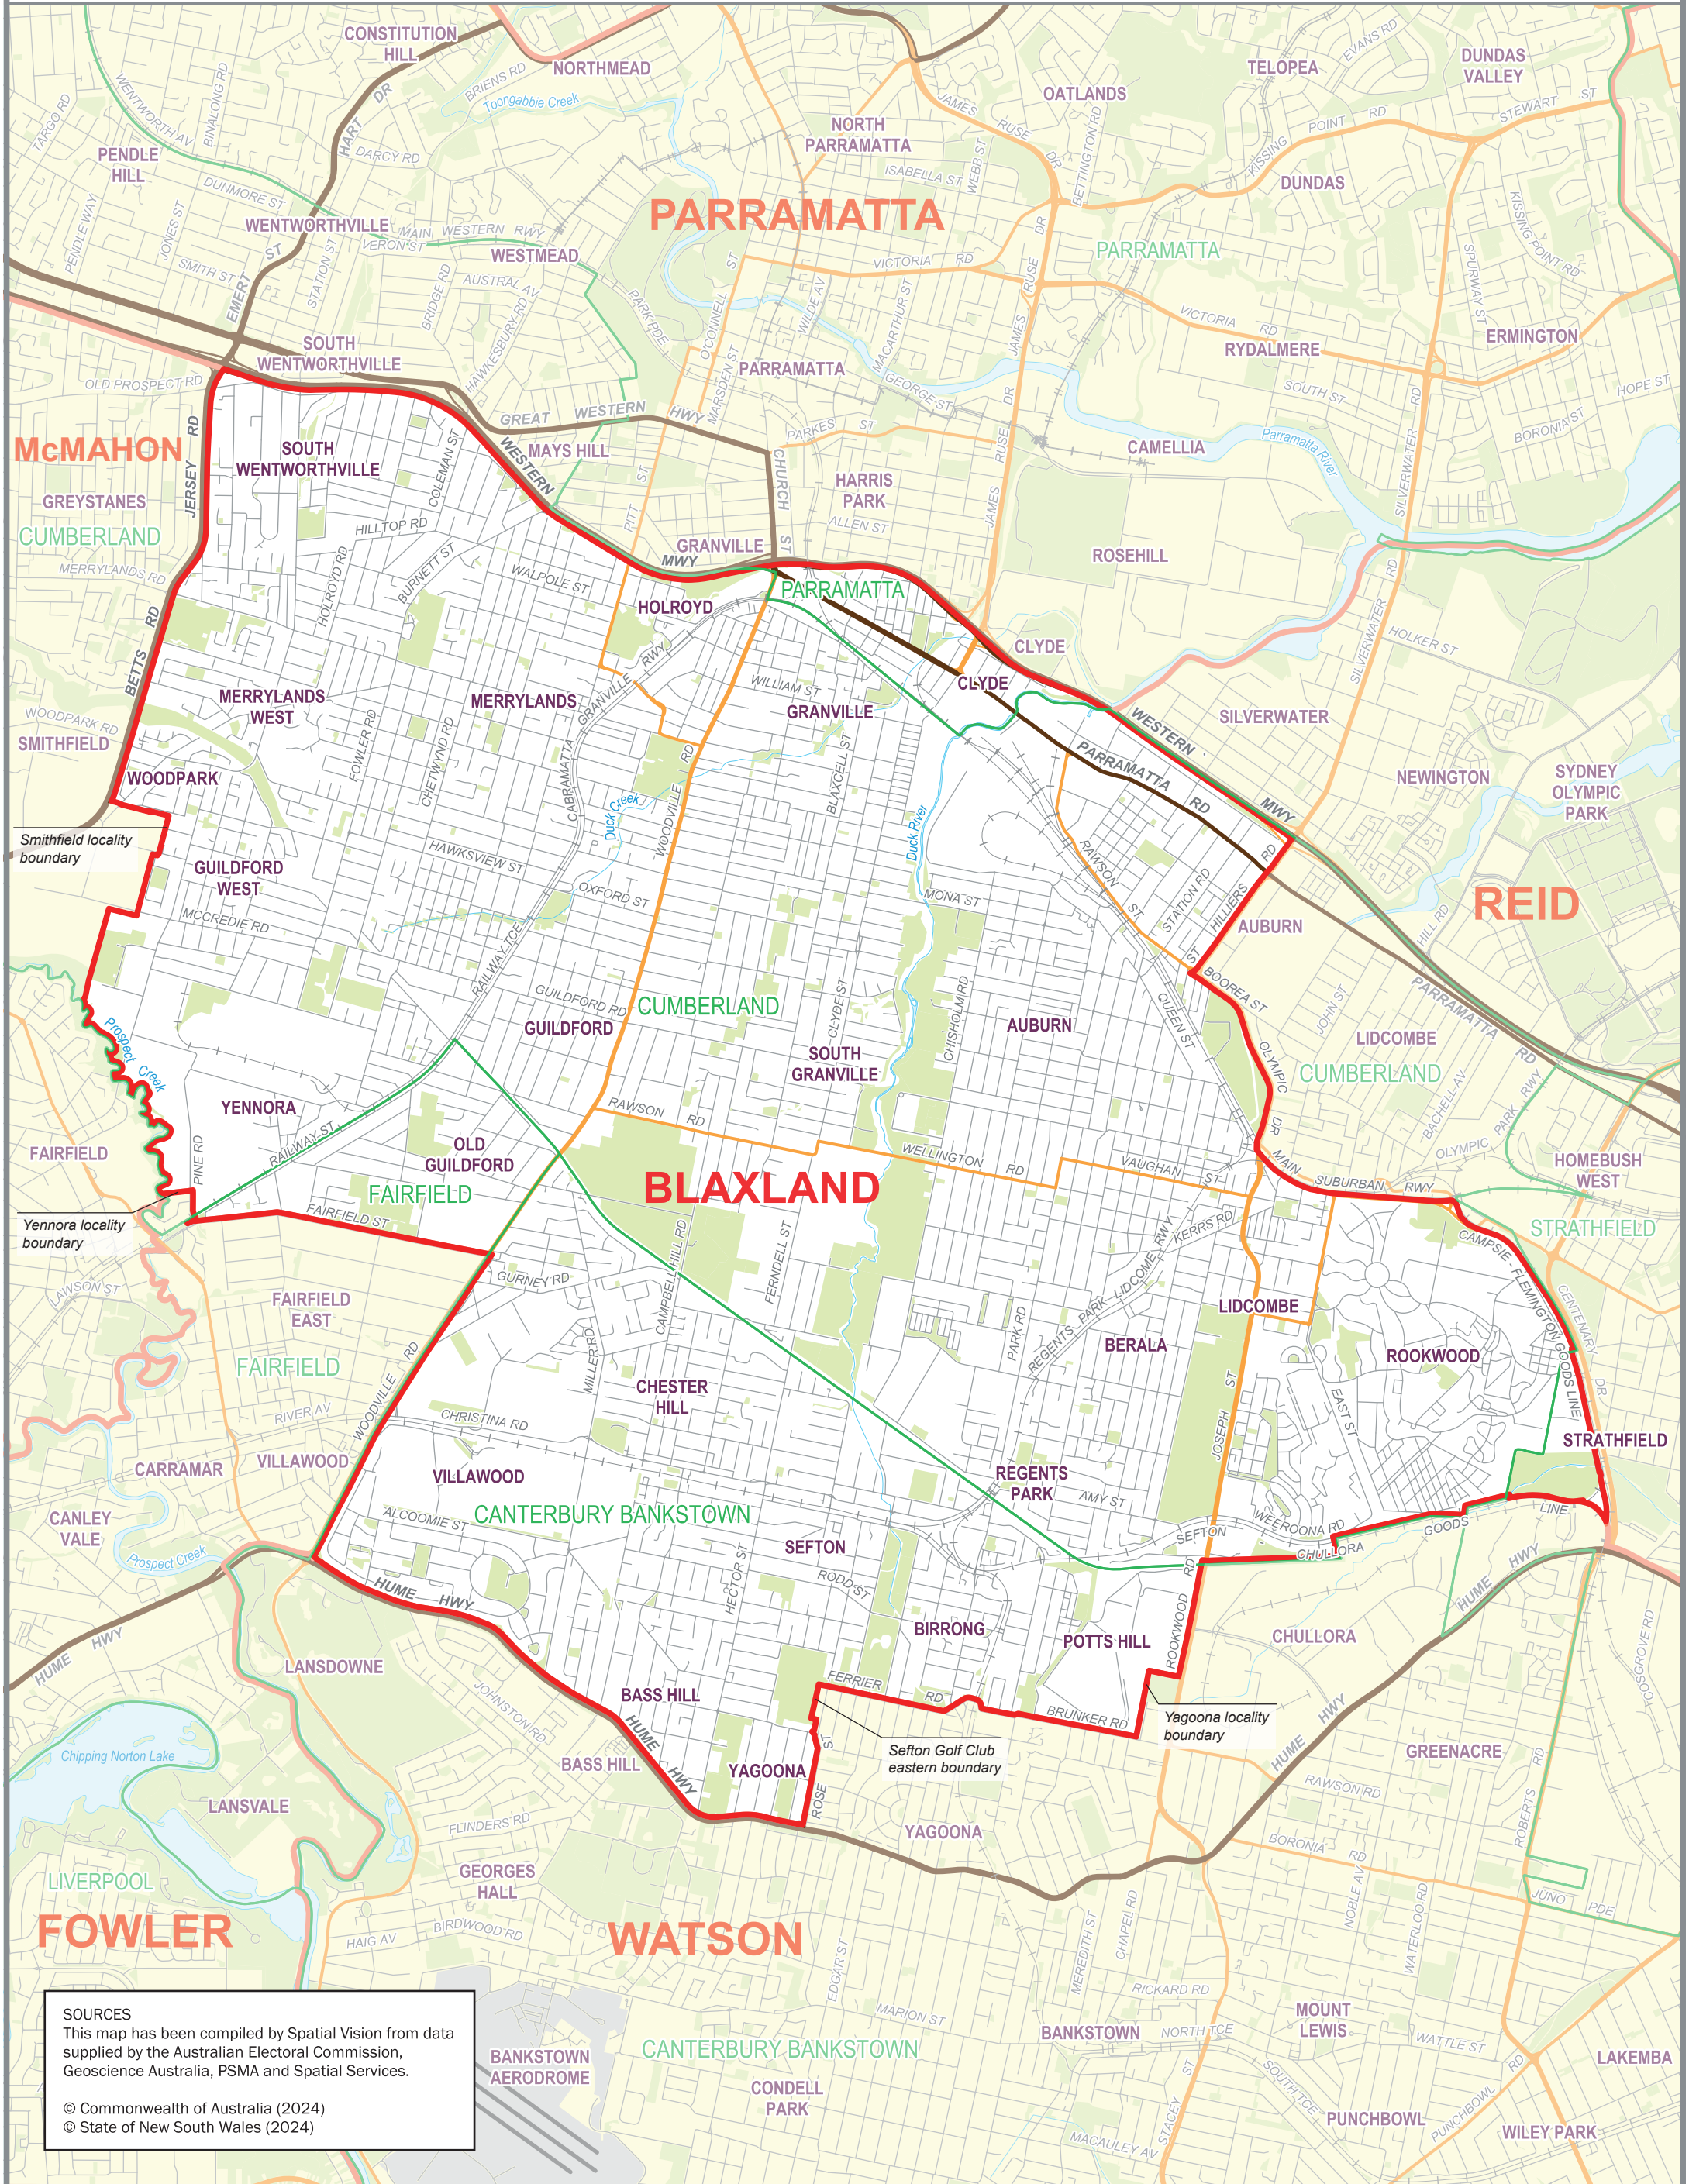

October 2024
**MAP OF THE COMMONWEALTH
 ELECTORAL DIVISION OF
 BLAXLAND**

Name and Boundary of
 Electoral Division
 Names and Boundaries of
 Adjoining Electoral Divisions
 Names and Boundaries of
 Local Government Areas
 (as of August 2023)

BLAXLAND
REID
CUMBERLAND

SOURCES
 This map has been compiled by Spatial Vision from data supplied by the Australian Electoral Commission, Geoscience Australia, PSMA and Spatial Services.
 © Commonwealth of Australia (2024)
 © State of New South Wales (2024)