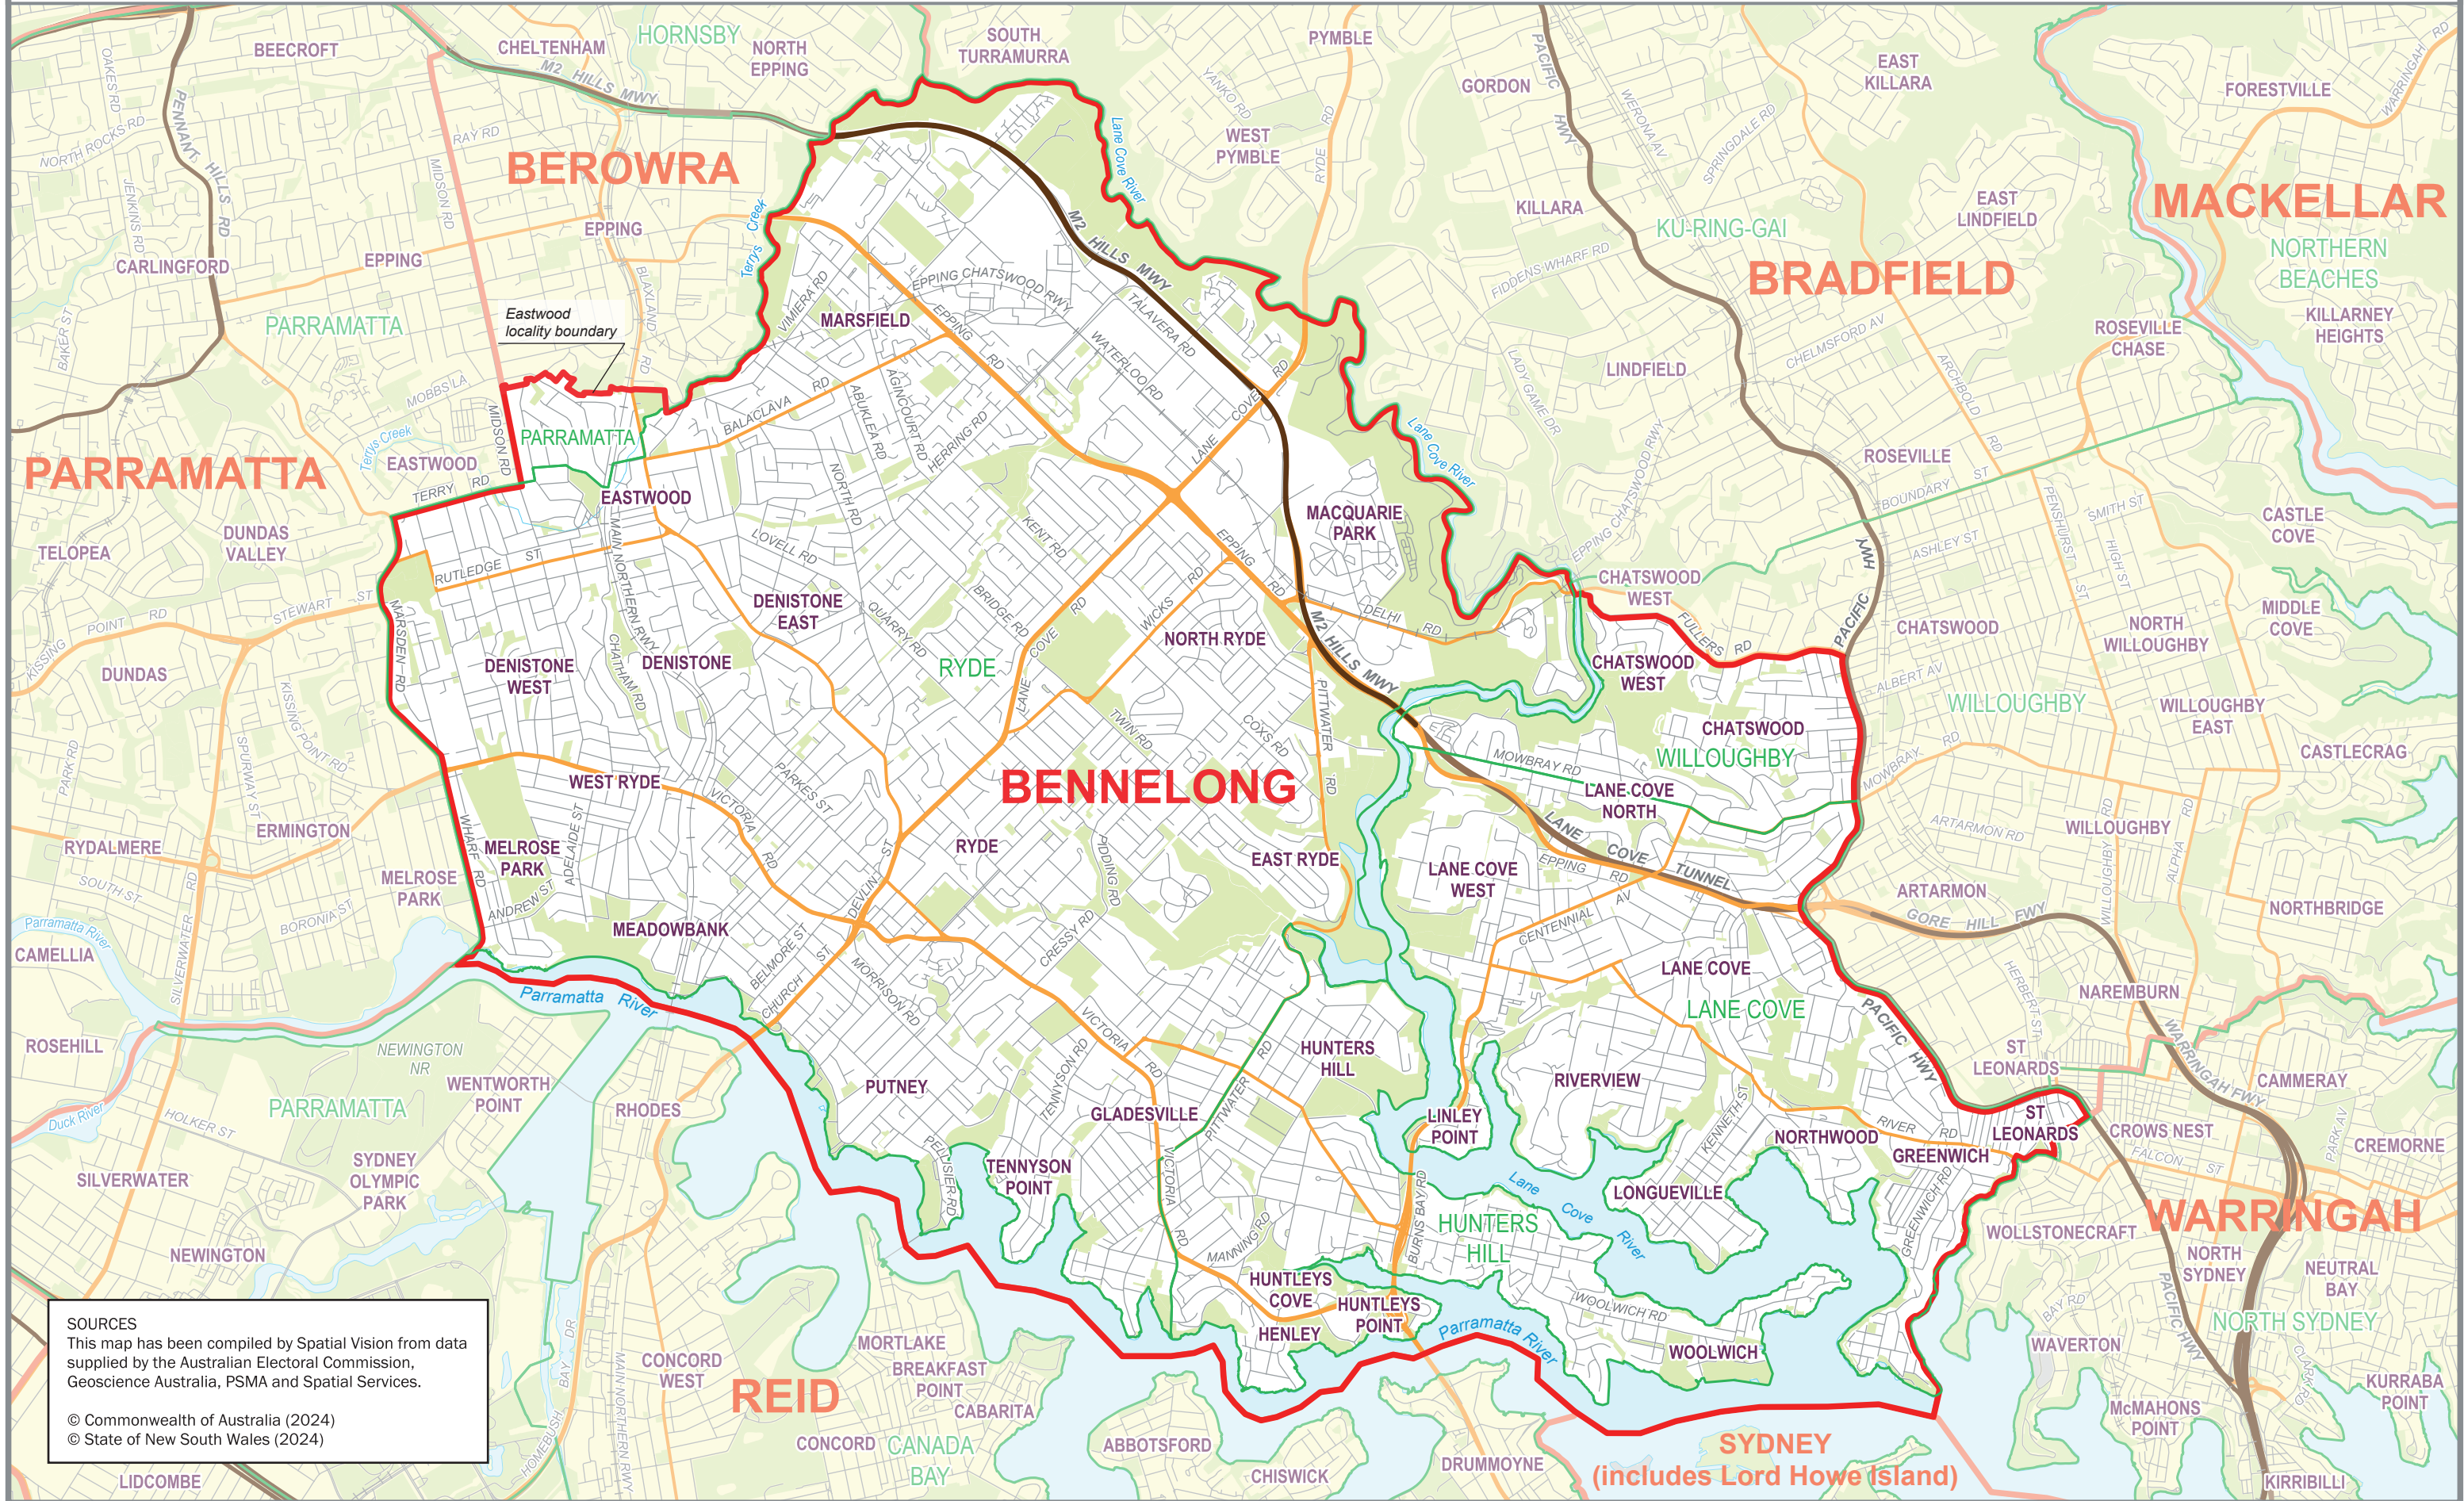

October 2024
**MAP OF THE COMMONWEALTH
 ELECTORAL DIVISION OF
 BENNELONG**

Name and Boundary of
 Electoral Division
 Names and Boundaries of
 Adjoining Electoral Divisions
 Names and Boundaries of
 Local Government Areas
 (as of August 2023)

BENNELONG
 REID
 RYDE

SOURCES
 This map has been compiled by Spatial Vision from data supplied by the Australian Electoral Commission, Geoscience Australia, PSMA and Spatial Services.
 © Commonwealth of Australia (2024)
 © State of New South Wales (2024)