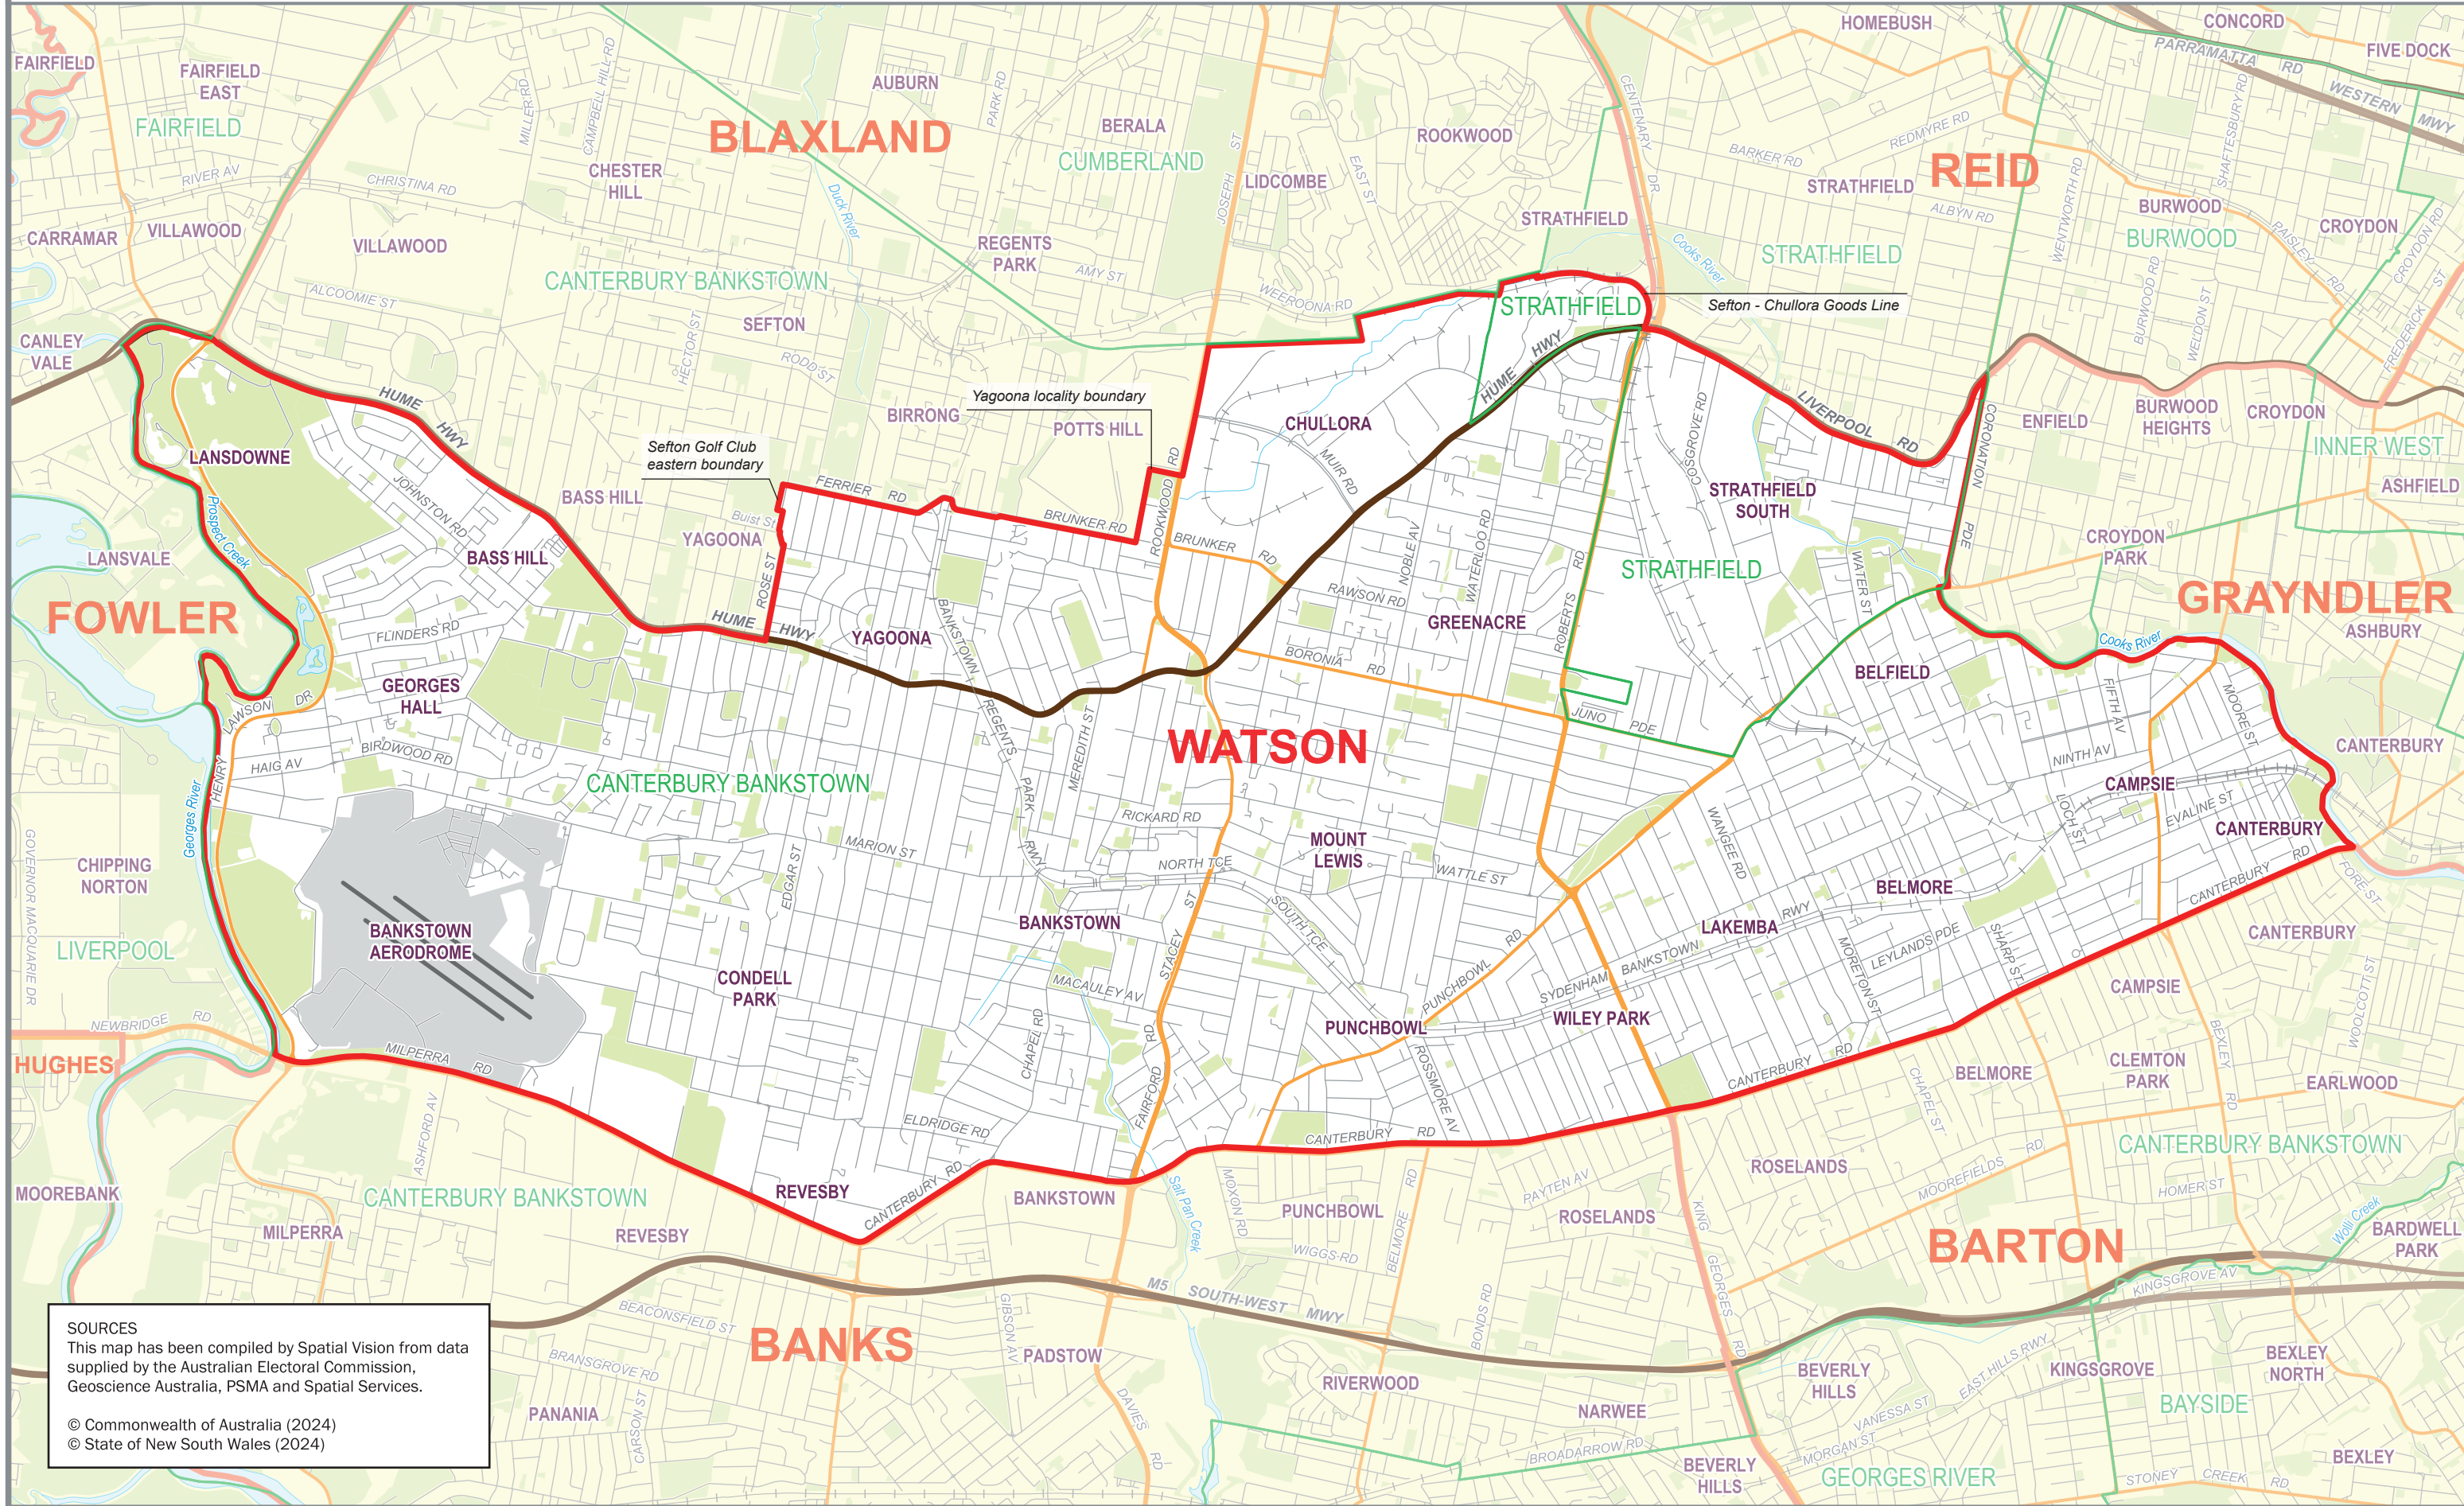

October 2024
**MAP OF THE COMMONWEALTH
 ELECTORAL DIVISION OF
 WATSON**

Name and Boundary of
 Electoral Division
 Names and Boundaries of
 Adjoining Electoral Divisions
 Names and Boundaries of
 Local Government Areas
 (as of August 2023)

WATSON
BANKS
STRATHFIELD

SOURCES
 This map has been compiled by Spatial Vision from data supplied by the Australian Electoral Commission, Geoscience Australia, PSMA and Spatial Services.
 © Commonwealth of Australia (2024)
 © State of New South Wales (2024)