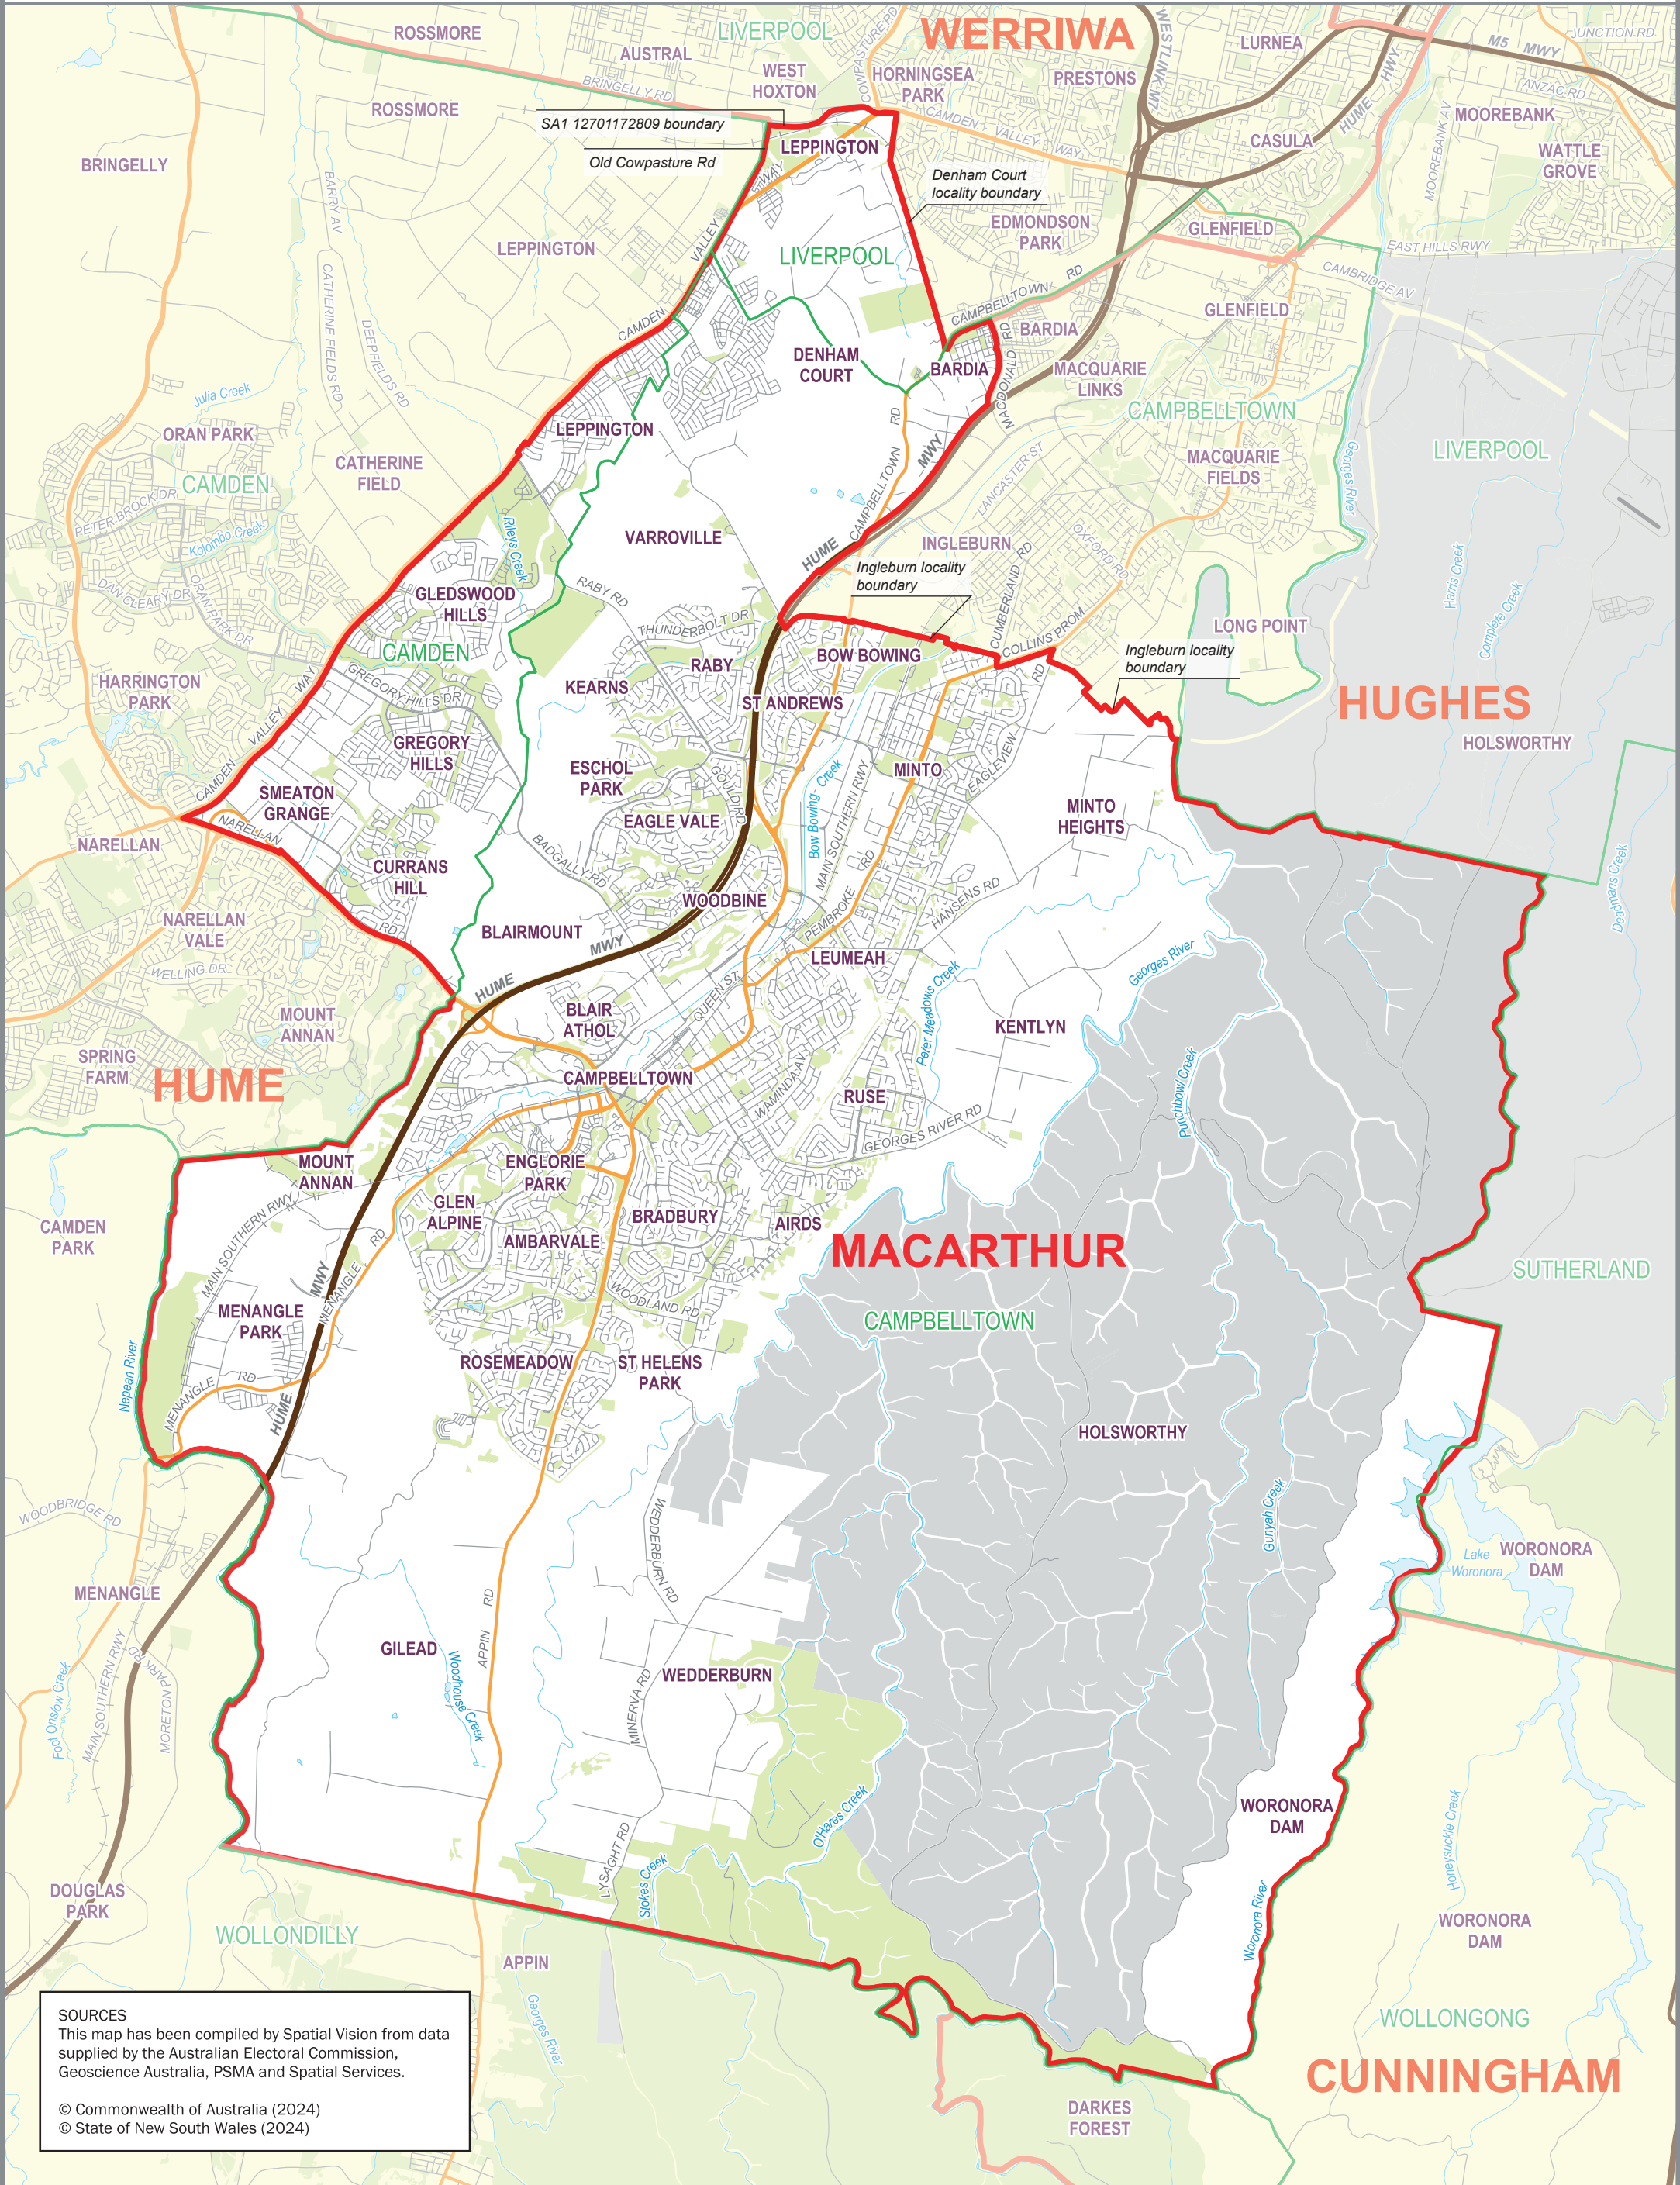

October 2024  
**MAP OF THE COMMONWEALTH  
 ELECTORAL DIVISION OF  
 MACARTHUR**

Name and Boundary of  
 Electoral Division  
 Names and Boundaries of  
 Adjoining Electoral Divisions  
 Names and Boundaries of  
 Local Government Areas  
 (as of August 2023)

**MACARTHUR**  
**HUME**  
**CAMPBELLTOWN**

**SOURCES**  
 This map has been compiled by Spatial Vision from data supplied by the Australian Electoral Commission, Geoscience Australia, PSMA and Spatial Services.  
 © Commonwealth of Australia (2024)  
 © State of New South Wales (2024)