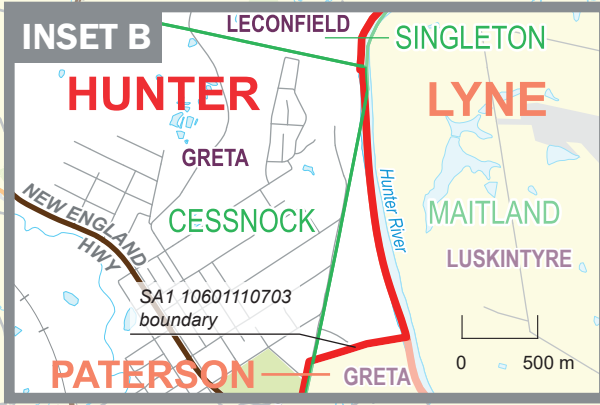

October 2024
**MAP OF THE COMMONWEALTH
 ELECTORAL DIVISION OF
 HUNTER**

Name and Boundary of
 Electoral Division
 Names and Boundaries of
 Adjoining Electoral Divisions
 Names and Boundaries of
 Local Government Areas
 (as of August 2023)

HUNTER
LYNE
CESSNOCK

SOURCES
 This map has been compiled by Spatial Vision from data supplied by the Australian Electoral Commission, Geoscience Australia, PSMA and Spatial Services.
 © Commonwealth of Australia (2024)
 © State of New South Wales (2024)