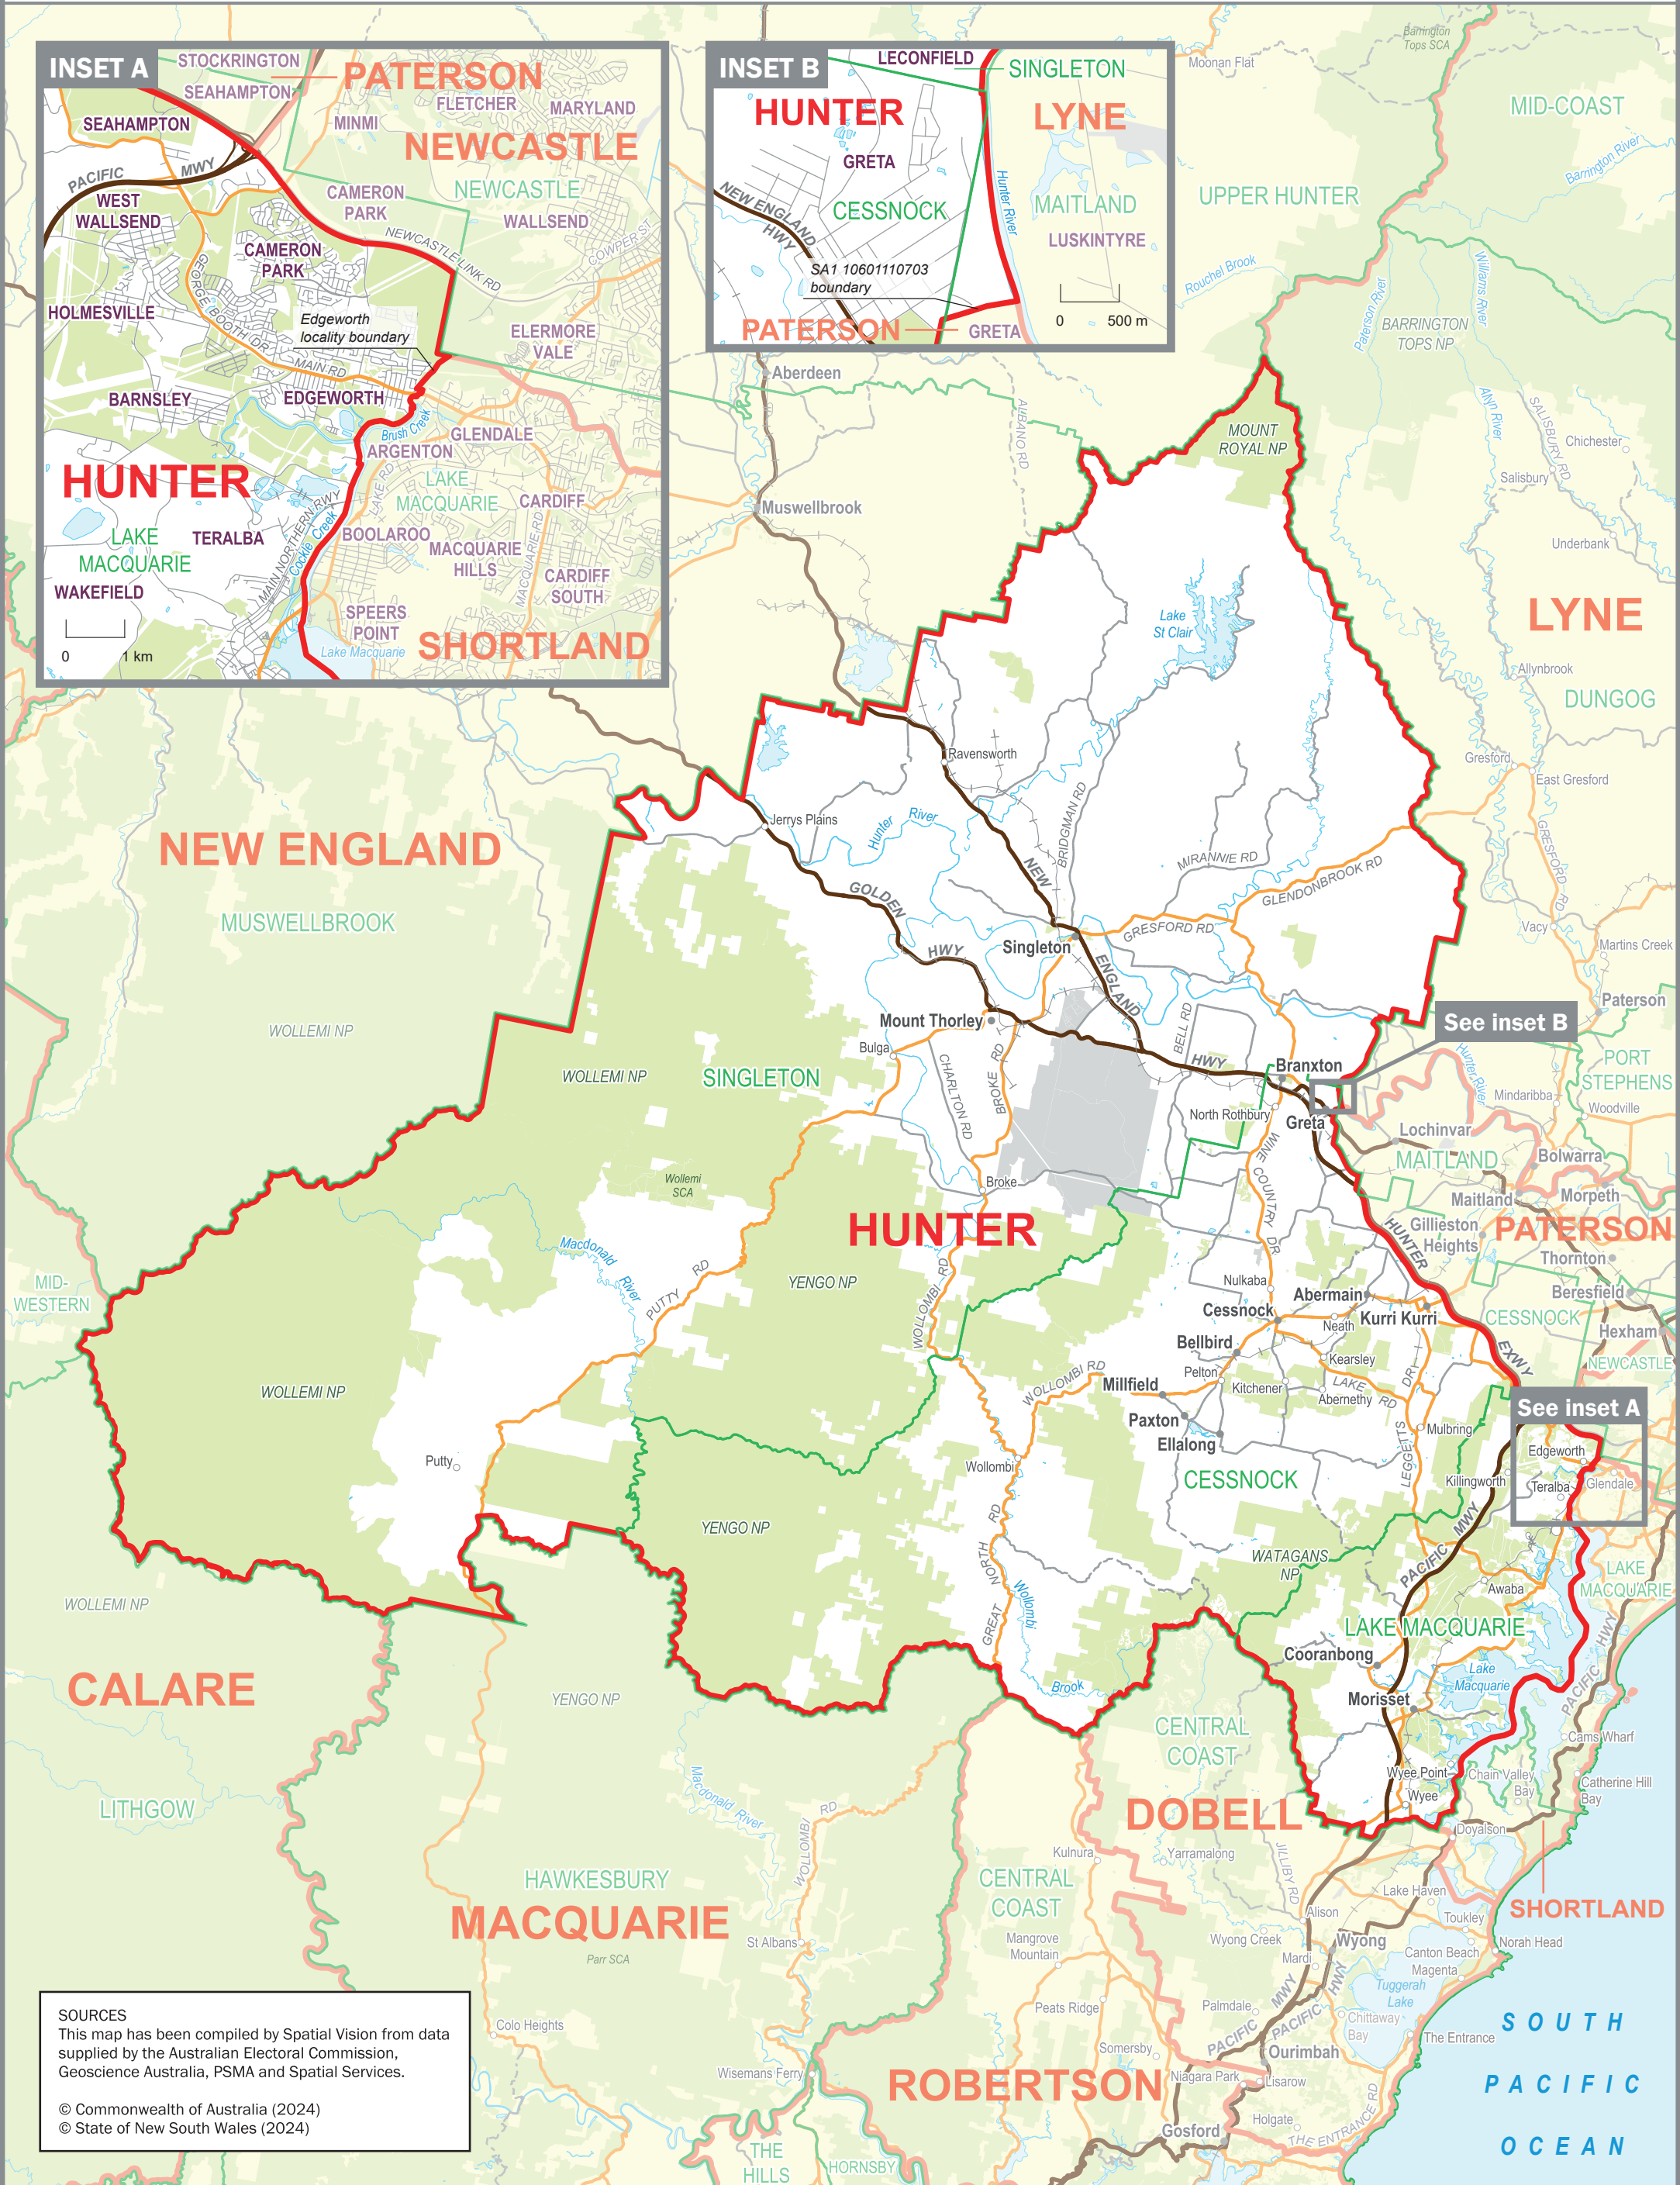

October 2024
**MAP OF THE COMMONWEALTH
 ELECTORAL DIVISION OF
 HUNTER**

Name and Boundary of
 Electoral Division
 Names and Boundaries of
 Adjoining Electoral Divisions
 Names and Boundaries of
 Local Government Areas
 (as of August 2023)

HUNTER
LYNE
CESSNOCK

SOURCES
 This map has been compiled by Spatial Vision from data supplied by the Australian Electoral Commission, Geoscience Australia, PSMA and Spatial Services.
 © Commonwealth of Australia (2024)
 © State of New South Wales (2024)