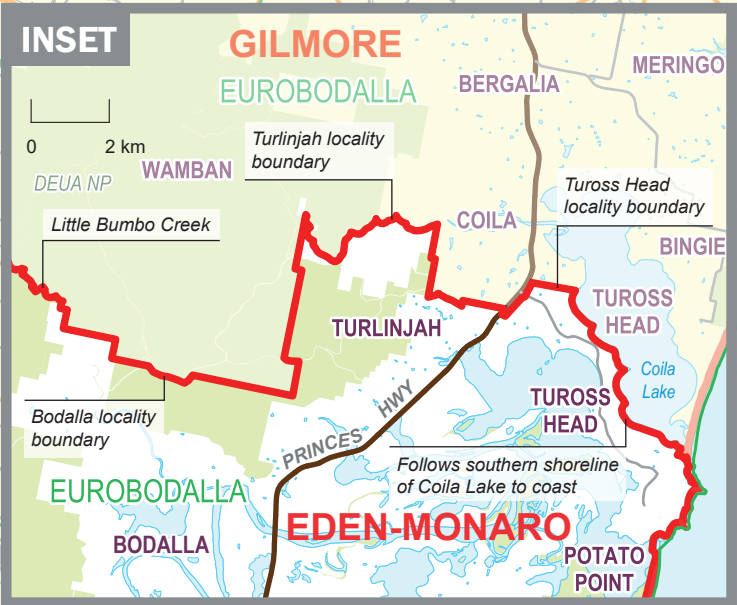

October 2024  
**MAP OF THE COMMONWEALTH  
 ELECTORAL DIVISION OF  
 EDEN-MONARO**

Name and Boundary of  
 Electoral Division  
 Names and Boundaries of  
 Adjoining Electoral Divisions  
 Names and Boundaries of  
 Local Government Areas  
 (as of August 2023)

**EDEN-MONARO**  
**FARRER**  
**SNOWY MONARO**

**SOURCES**  
 This map has been compiled by Spatial Vision from data supplied by the Australian Electoral Commission, Geoscience Australia, PSMA, Spatial Services, the State of Victoria (Department of Transport and Planning) and data © OpenStreetMap contributors.  
 © Commonwealth of Australia (2024)  
 © State of New South Wales (2024)  
 © State of Victoria (Department of Transport and Planning) (2024)  
 © OpenStreetMap contributors (2024)