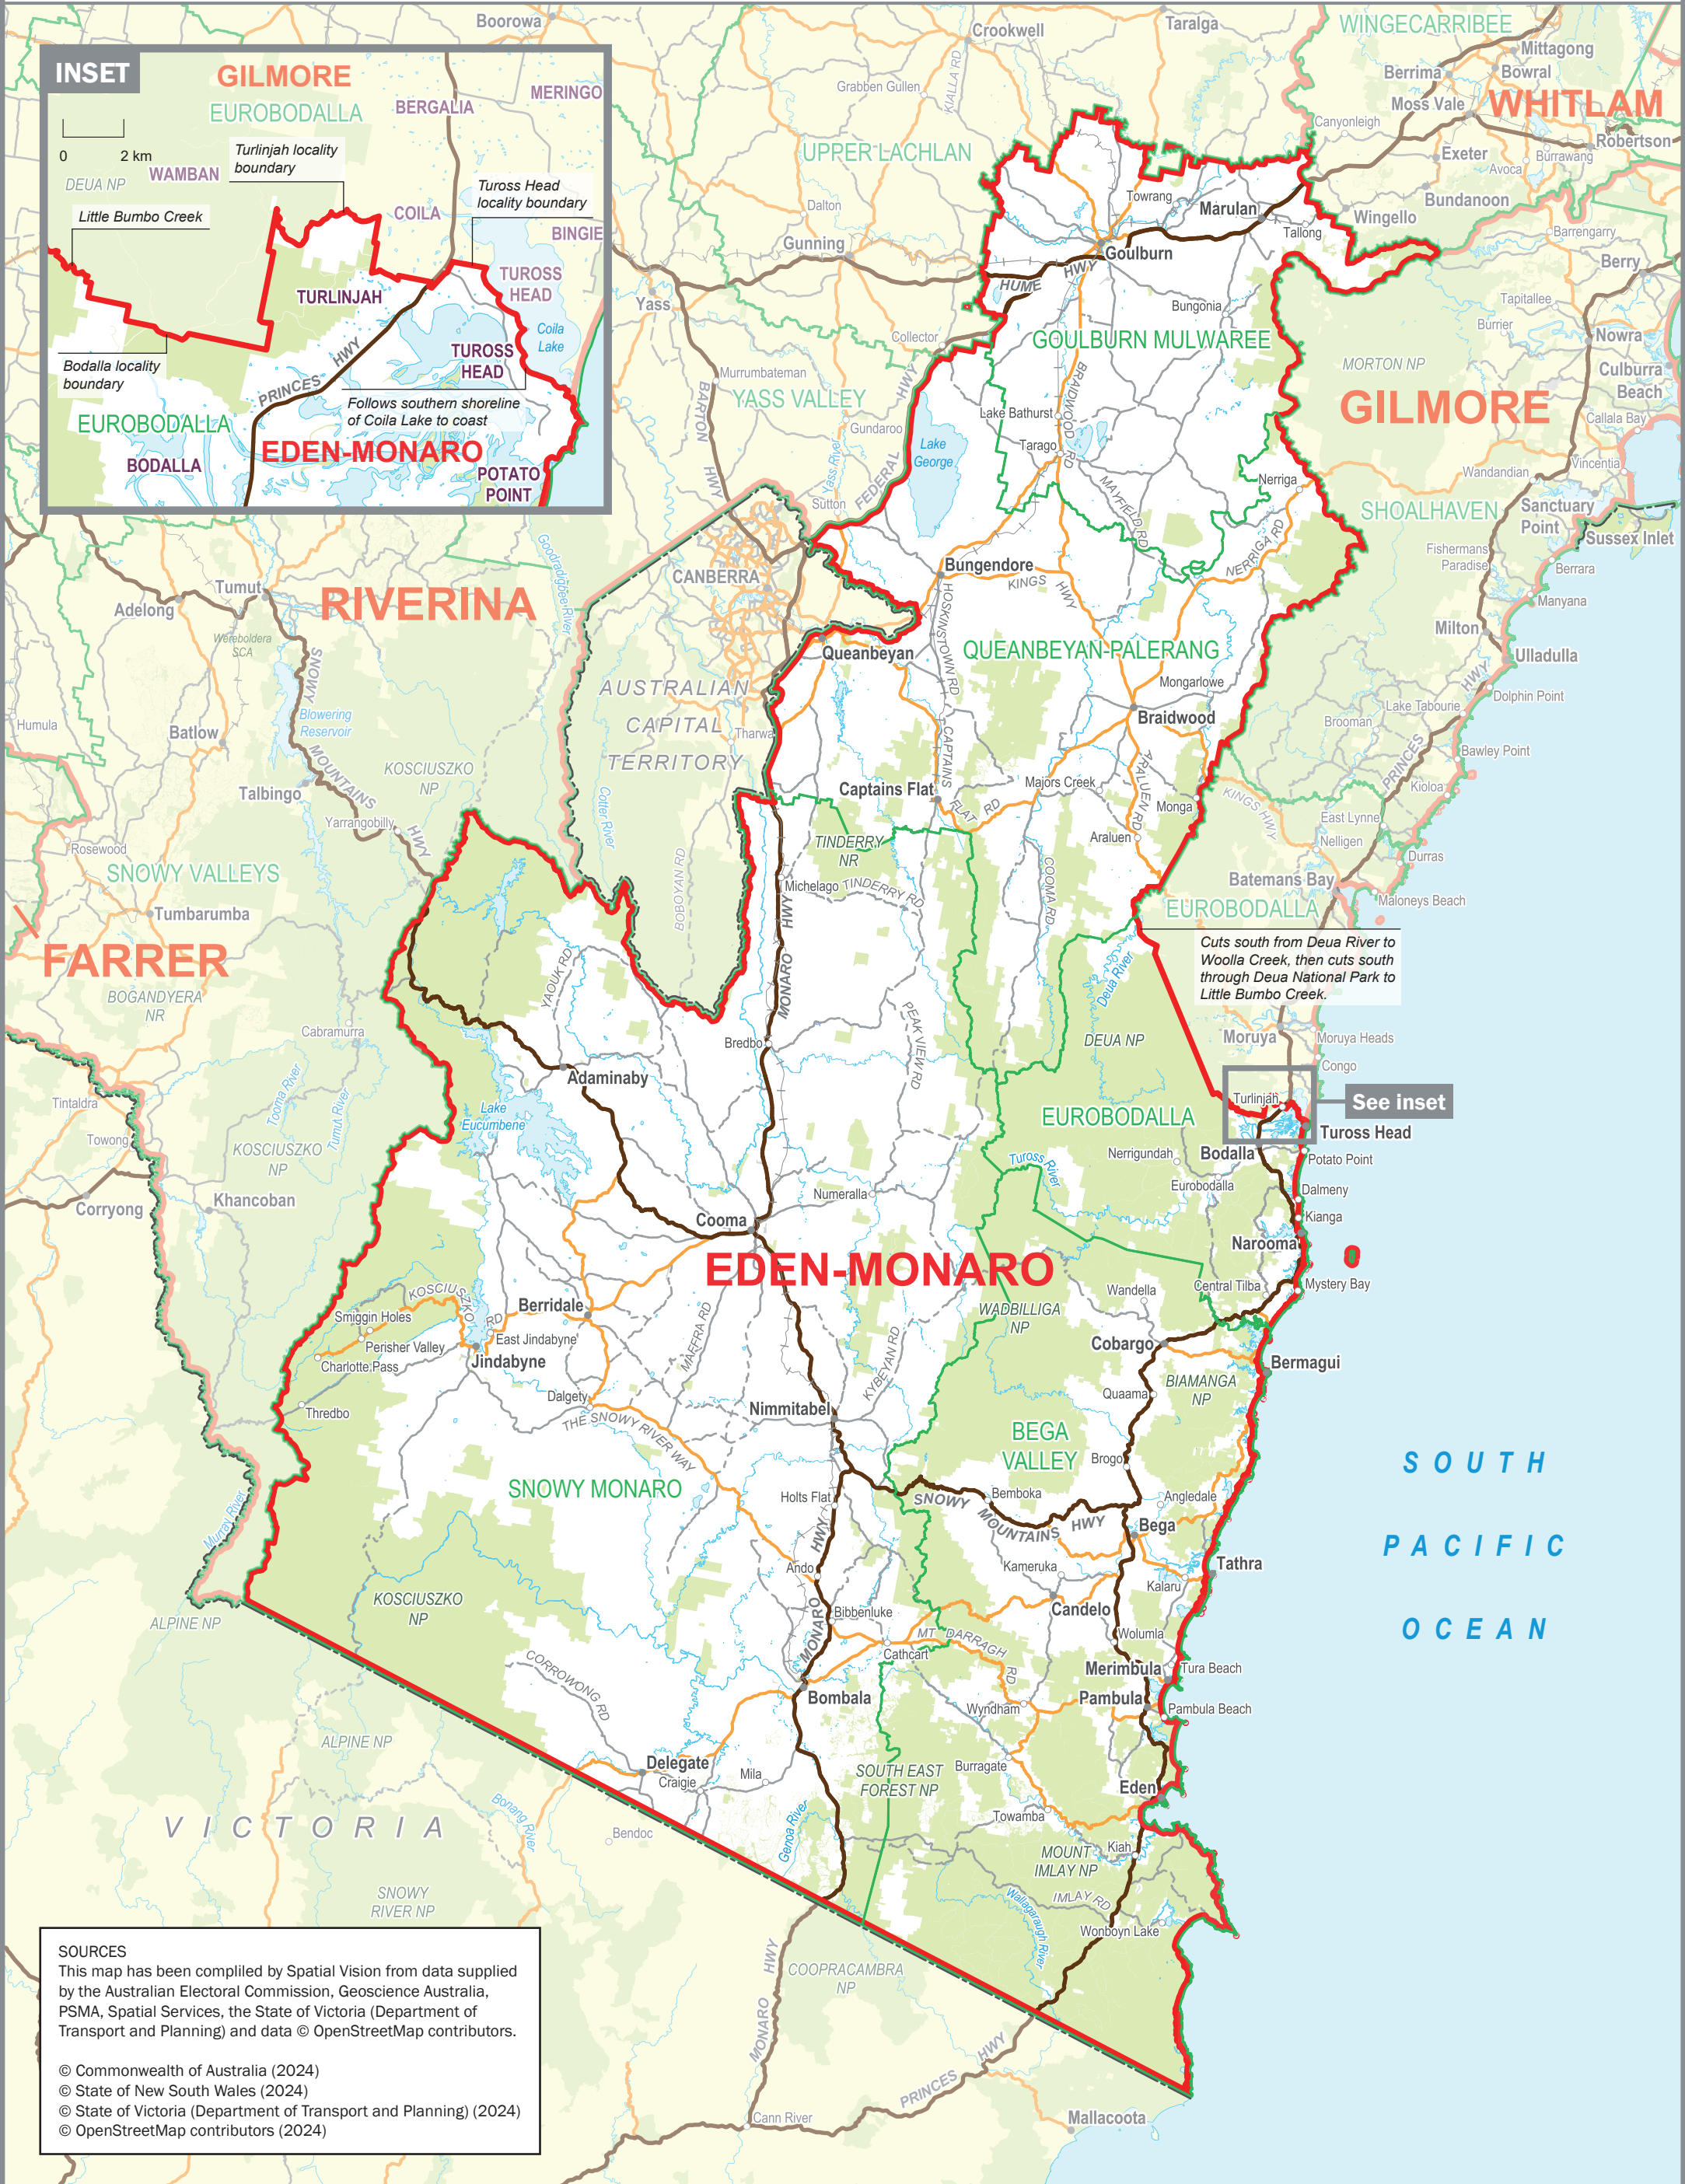

October 2024  
**MAP OF THE COMMONWEALTH  
 ELECTORAL DIVISION OF  
 EDEN-MONARO**

Name and Boundary of  
 Electoral Division  
 Names and Boundaries of  
 Adjoining Electoral Divisions  
 Names and Boundaries of  
 Local Government Areas  
 (as of August 2023)

**EDEN-MONARO**  
**FARRER**  
**SNOWY MONARO**

**SOURCES**  
 This map has been compiled by Spatial Vision from data supplied by the Australian Electoral Commission, Geoscience Australia, PSMA, Spatial Services, the State of Victoria (Department of Transport and Planning) and data © OpenStreetMap contributors.  
 © Commonwealth of Australia (2024)  
 © State of New South Wales (2024)  
 © State of Victoria (Department of Transport and Planning) (2024)  
 © OpenStreetMap contributors (2024)