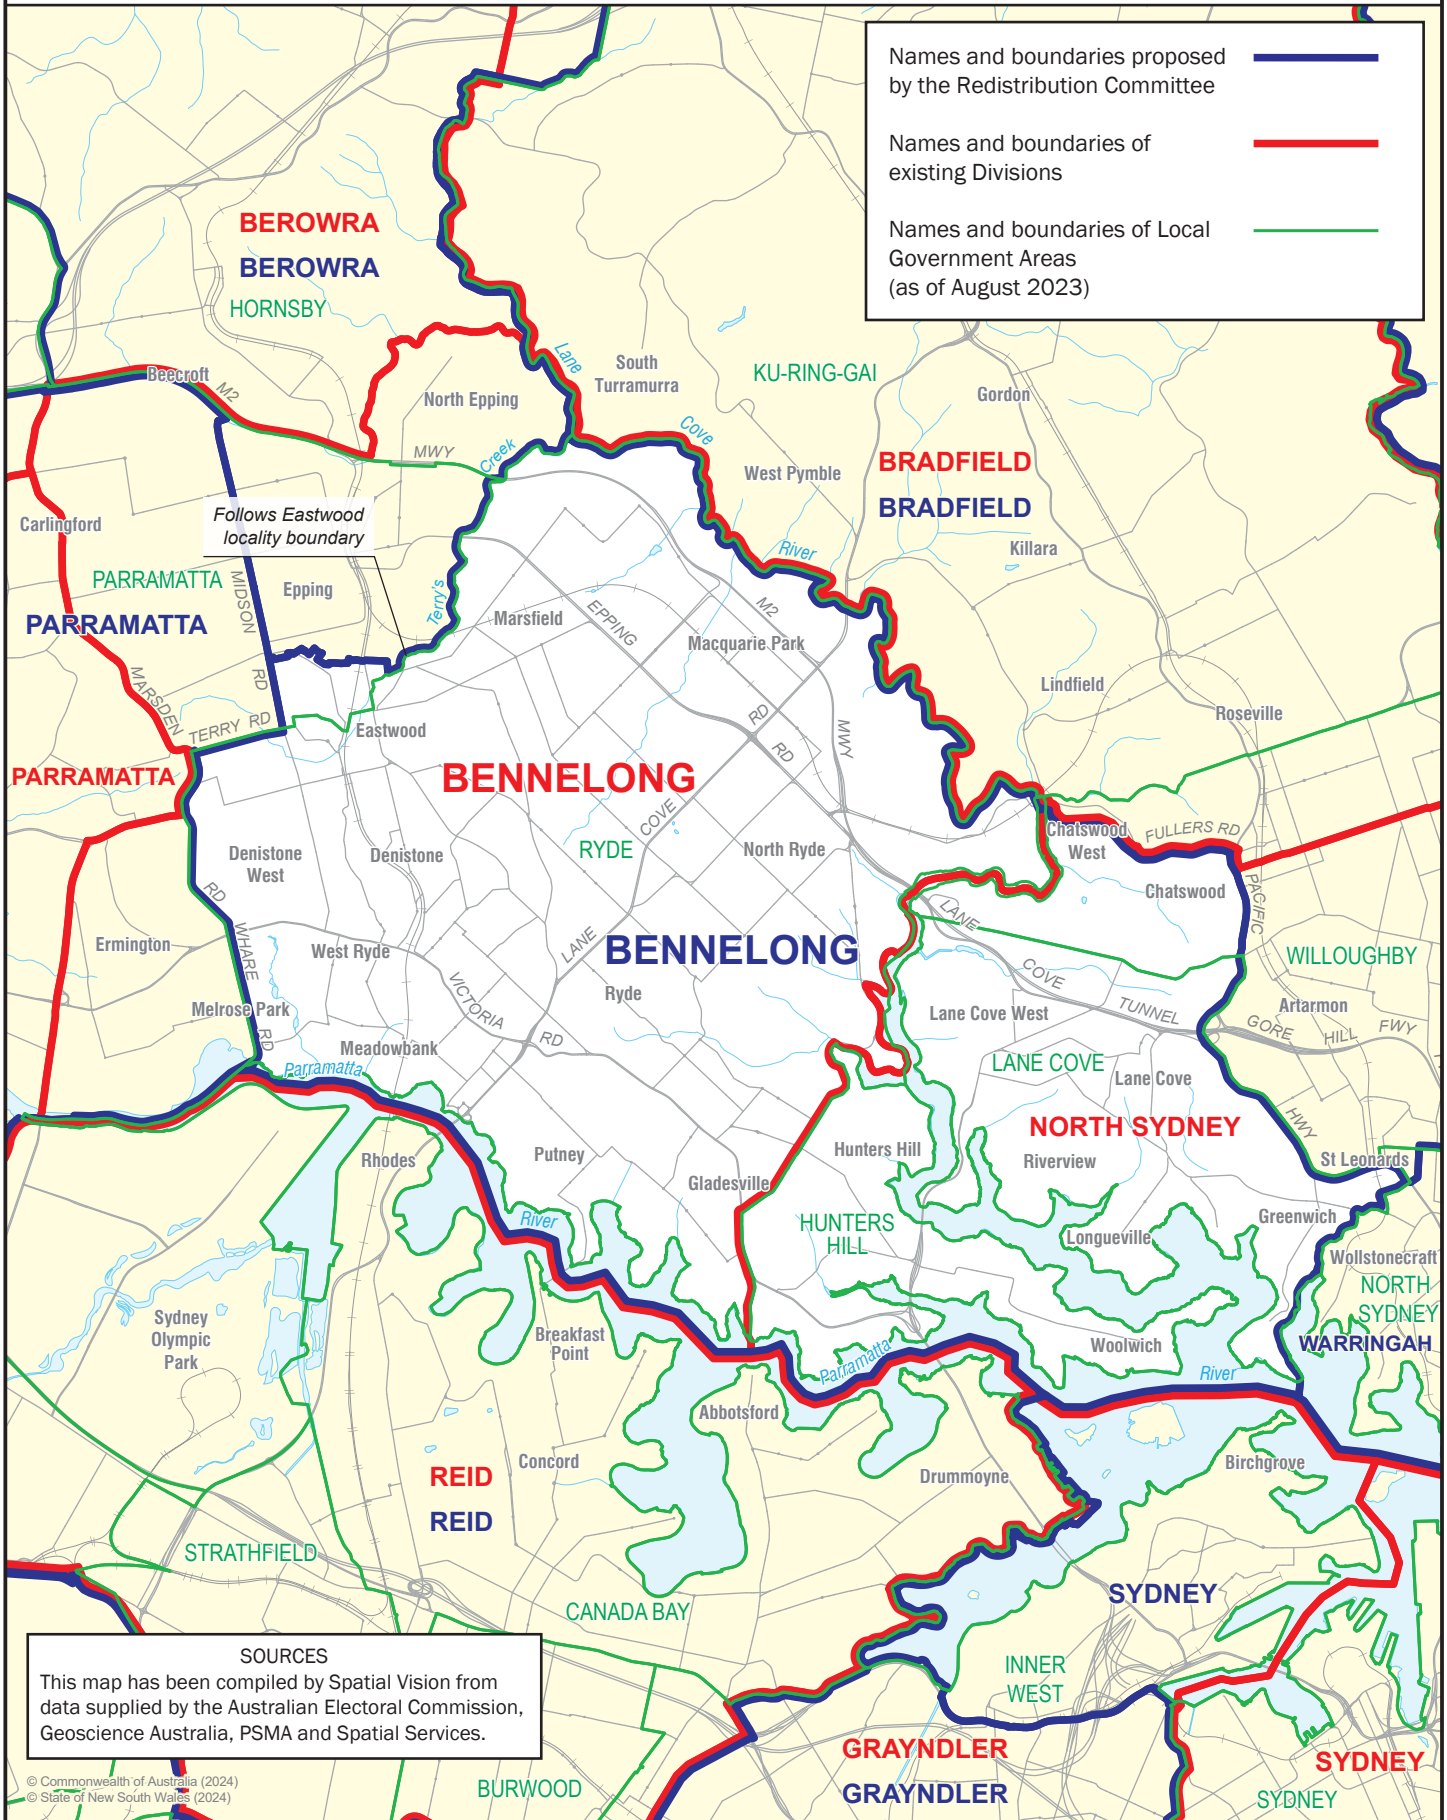

**THE FEDERAL
REDISTRIBUTION
NEW SOUTH WALES**

Objection 497

Anonymous 23

1 page

May 2024
**MAP OF PROPOSED
 COMMONWEALTH ELECTORAL DIVISION OF
 BENNELONG**

0 2 km

Names and boundaries proposed by the Redistribution Committee —

Names and boundaries of existing Divisions —

Names and boundaries of Local Government Areas (as of August 2023) —

Follows Eastwood locality boundary

SOURCES
 This map has been compiled by Spatial Vision from data supplied by the Australian Electoral Commission, Geoscience Australia, PSMA and Spatial Services.