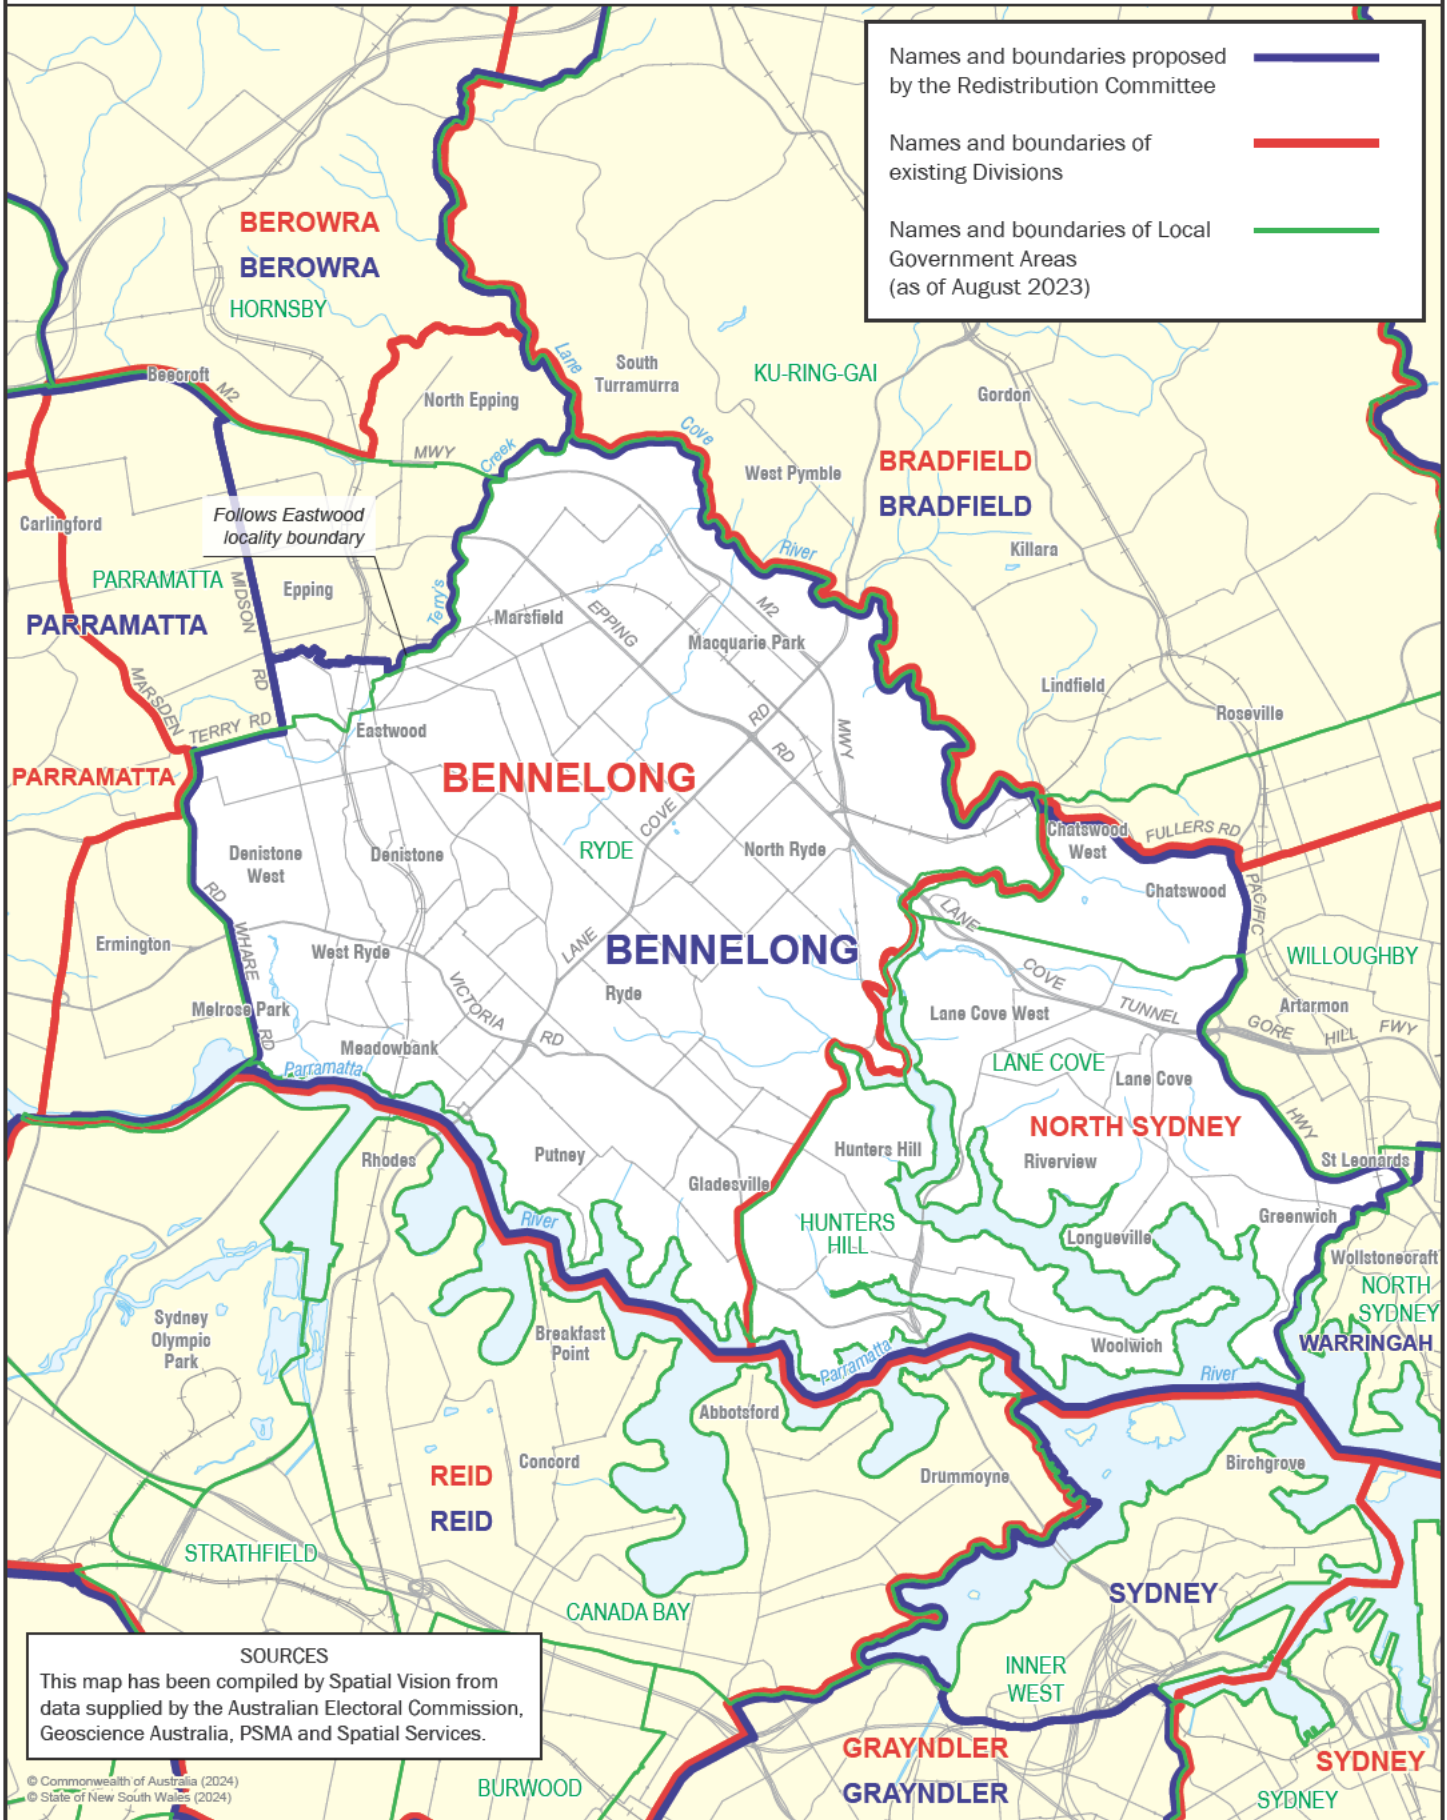

May 2024  
**MAP OF PROPOSED  
 COMMONWEALTH ELECTORAL DIVISION OF  
 BENNELONG**

0 2 km

Names and boundaries proposed by the Redistribution Committee	
Names and boundaries of existing Divisions	
Names and boundaries of Local Government Areas (as of August 2023)	