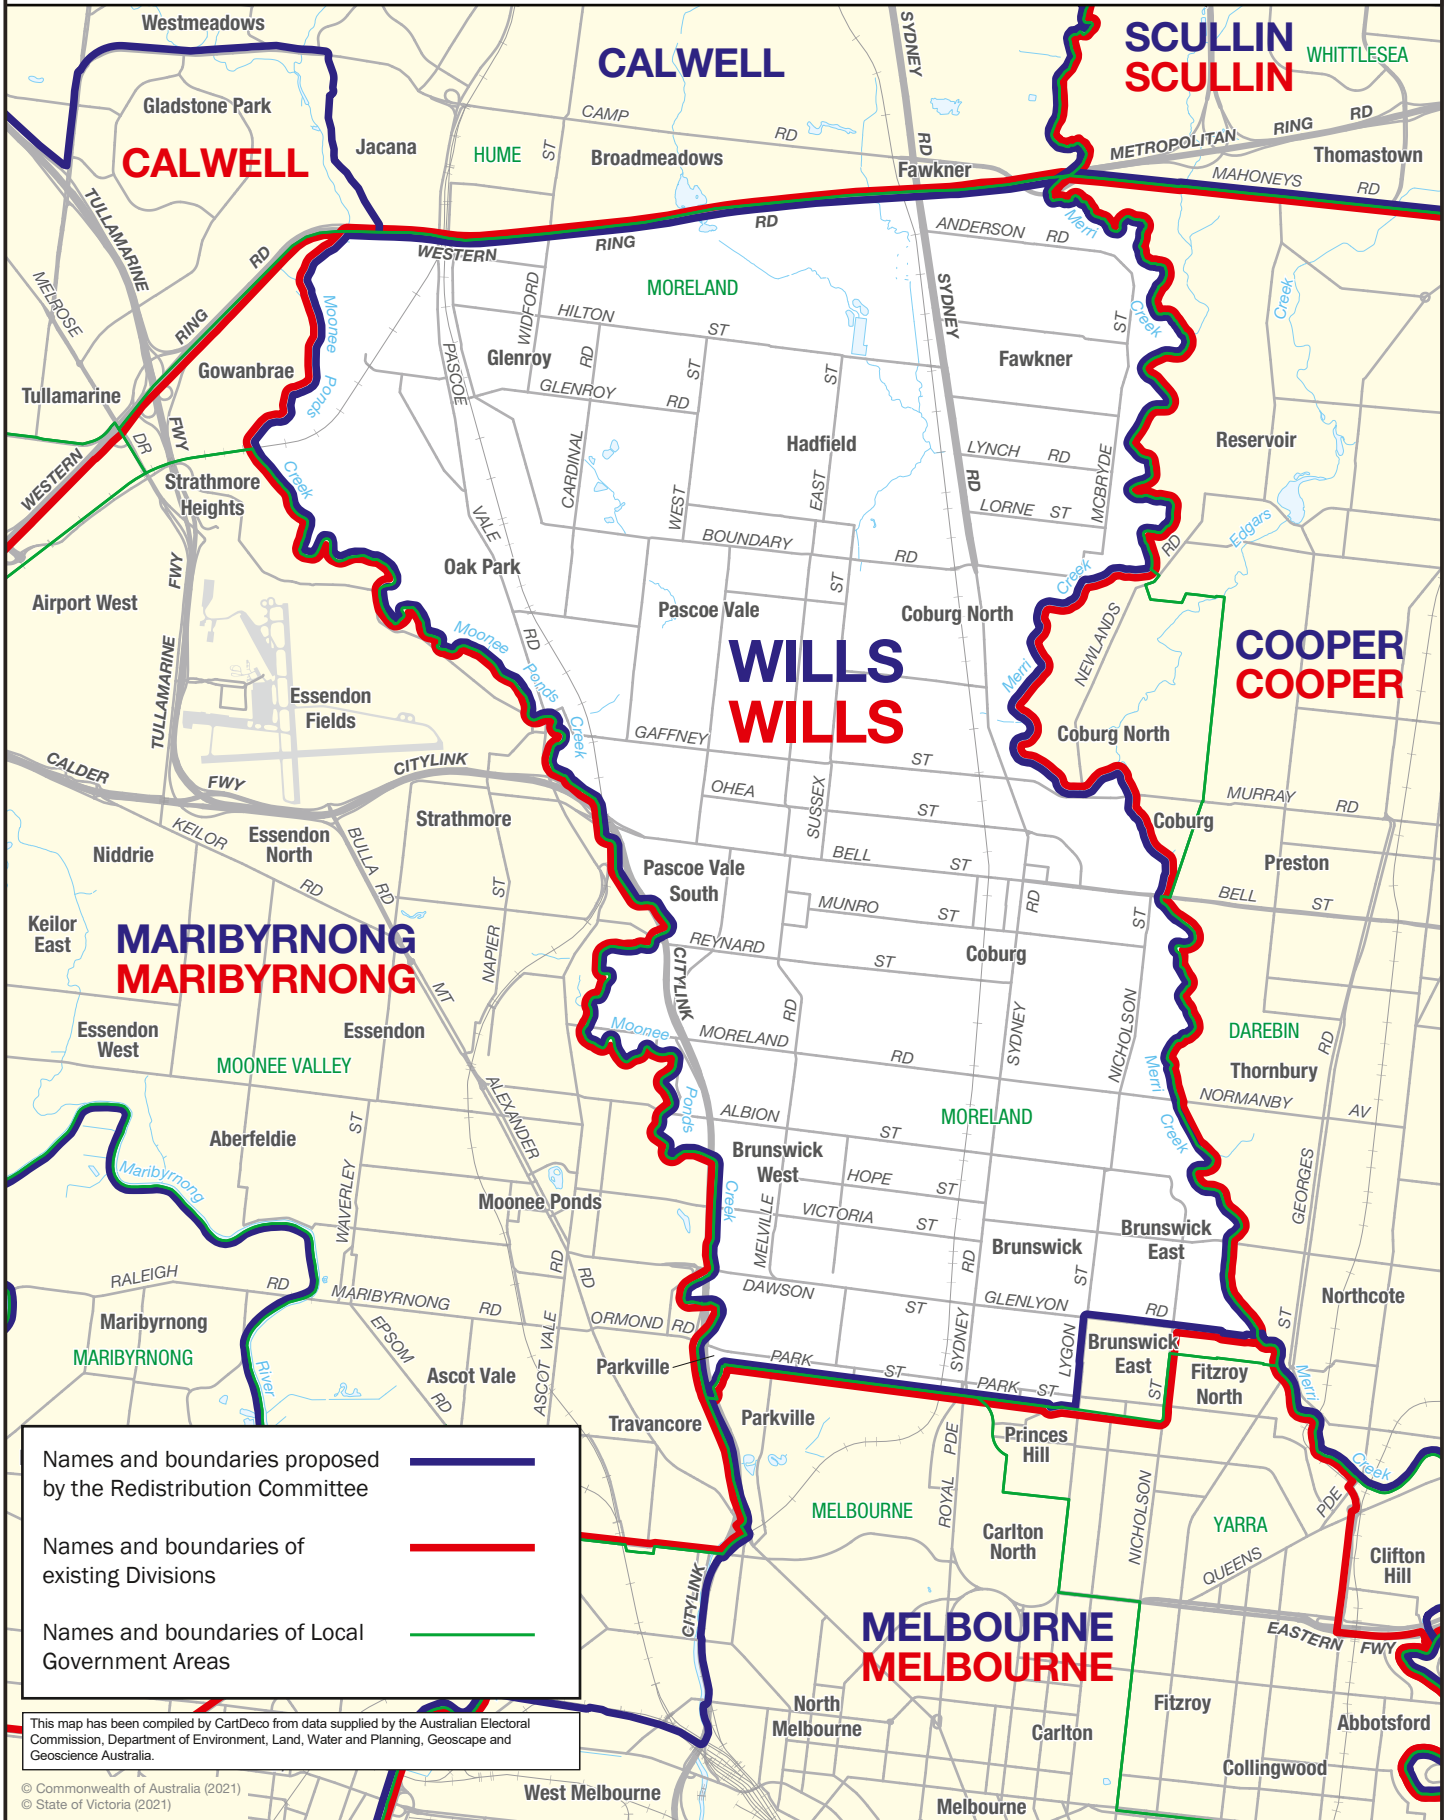

March 2021
**MAP OF PROPOSED
 COMMONWEALTH ELECTORAL DIVISION OF
 WILLS**

0 1 km

This map has been compiled by CartDeco from data supplied by the Australian Electoral Commission, Department of Environment, Land, Water and Planning, Geoscape and Geoscience Australia.