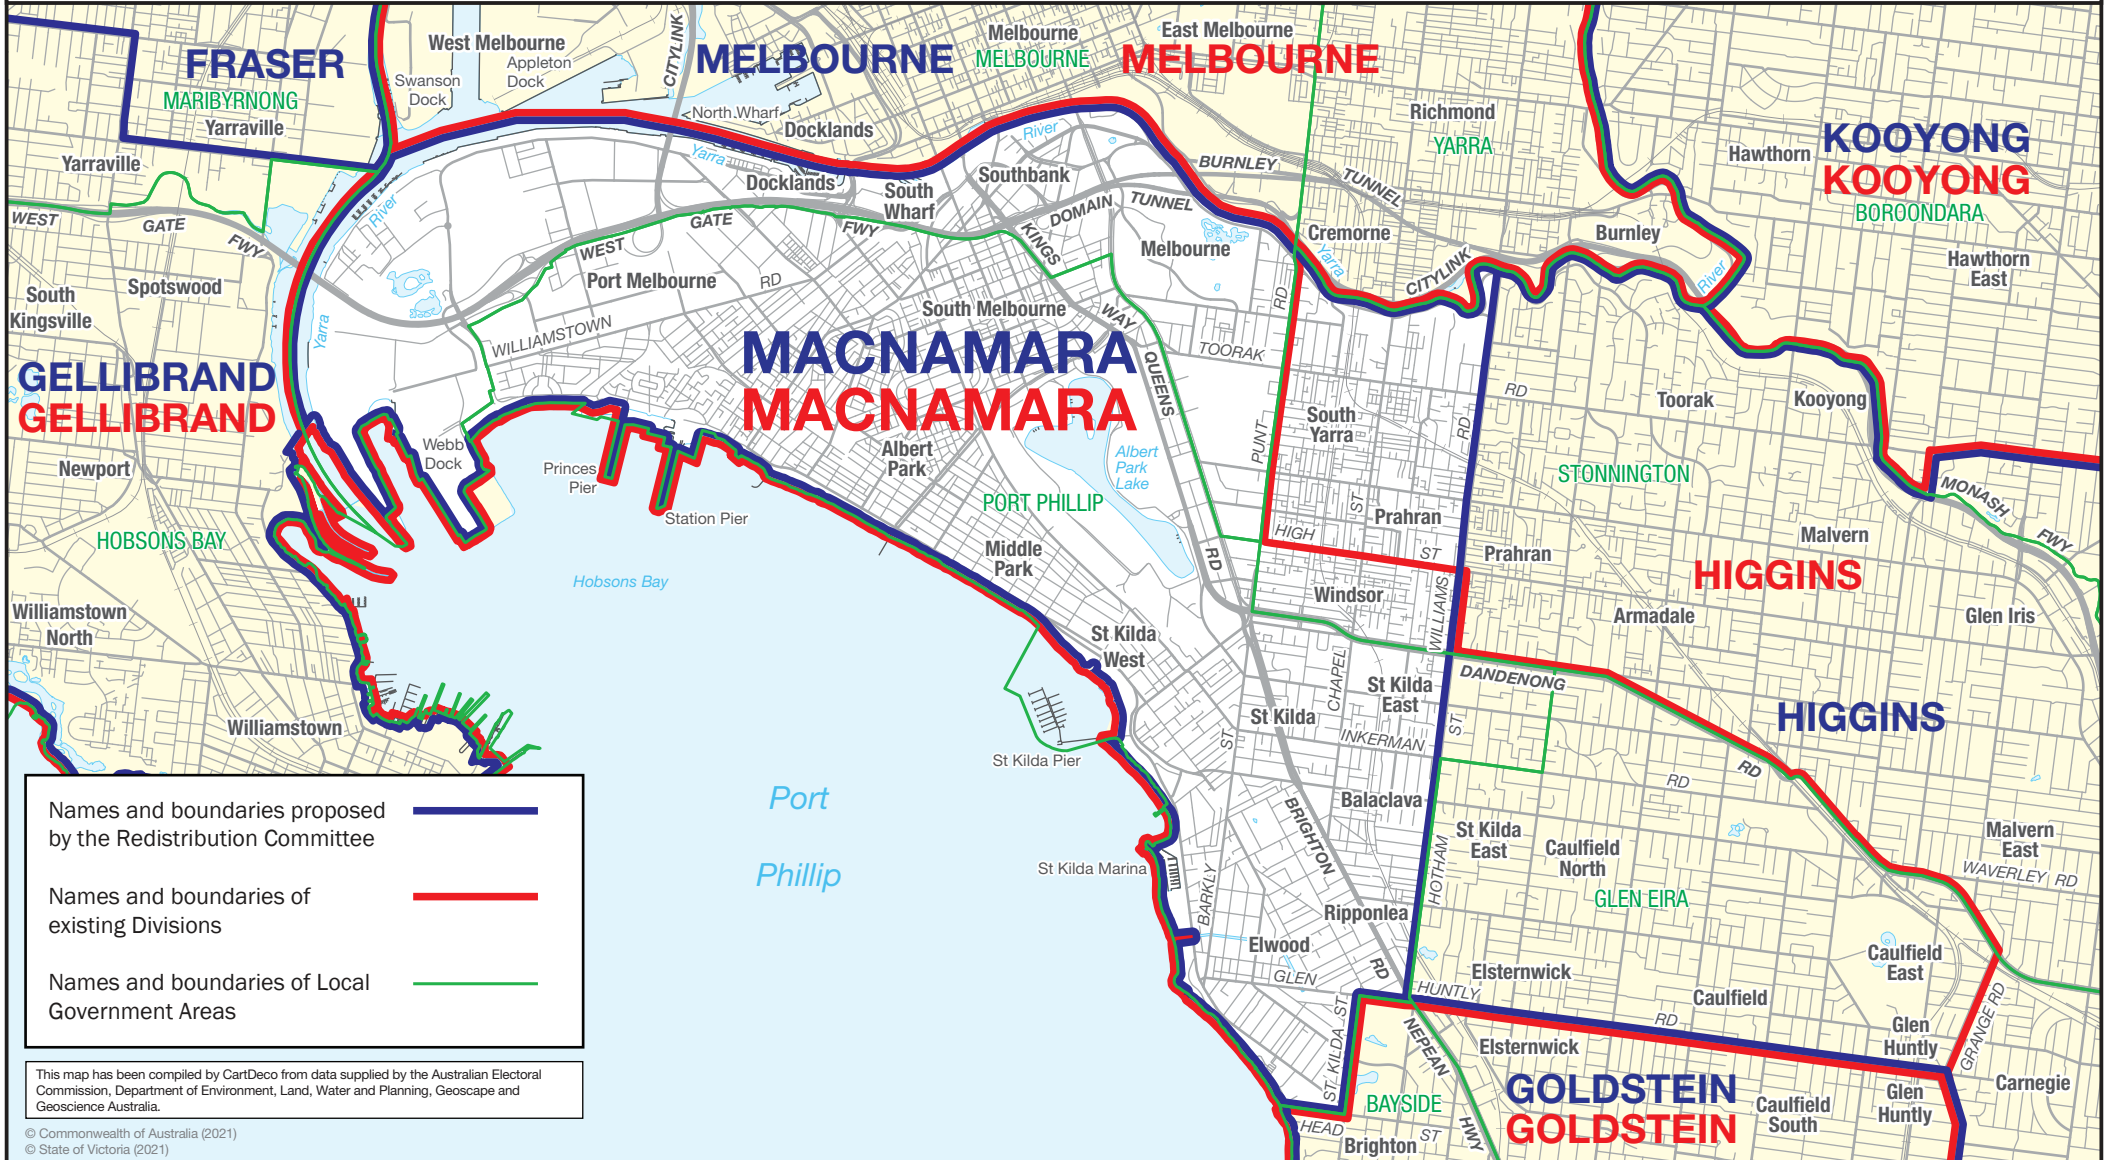

March 2021
**MAP OF PROPOSED
 COMMONWEALTH ELECTORAL DIVISION OF
 MACNAMARA**

0 2 km

Names and boundaries proposed by the Redistribution Committee	
Names and boundaries of existing Divisions	
Names and boundaries of Local Government Areas	

This map has been compiled by CartDeco from data supplied by the Australian Electoral Commission, Department of Environment, Land, Water and Planning, Geoscape and Geoscience Australia.