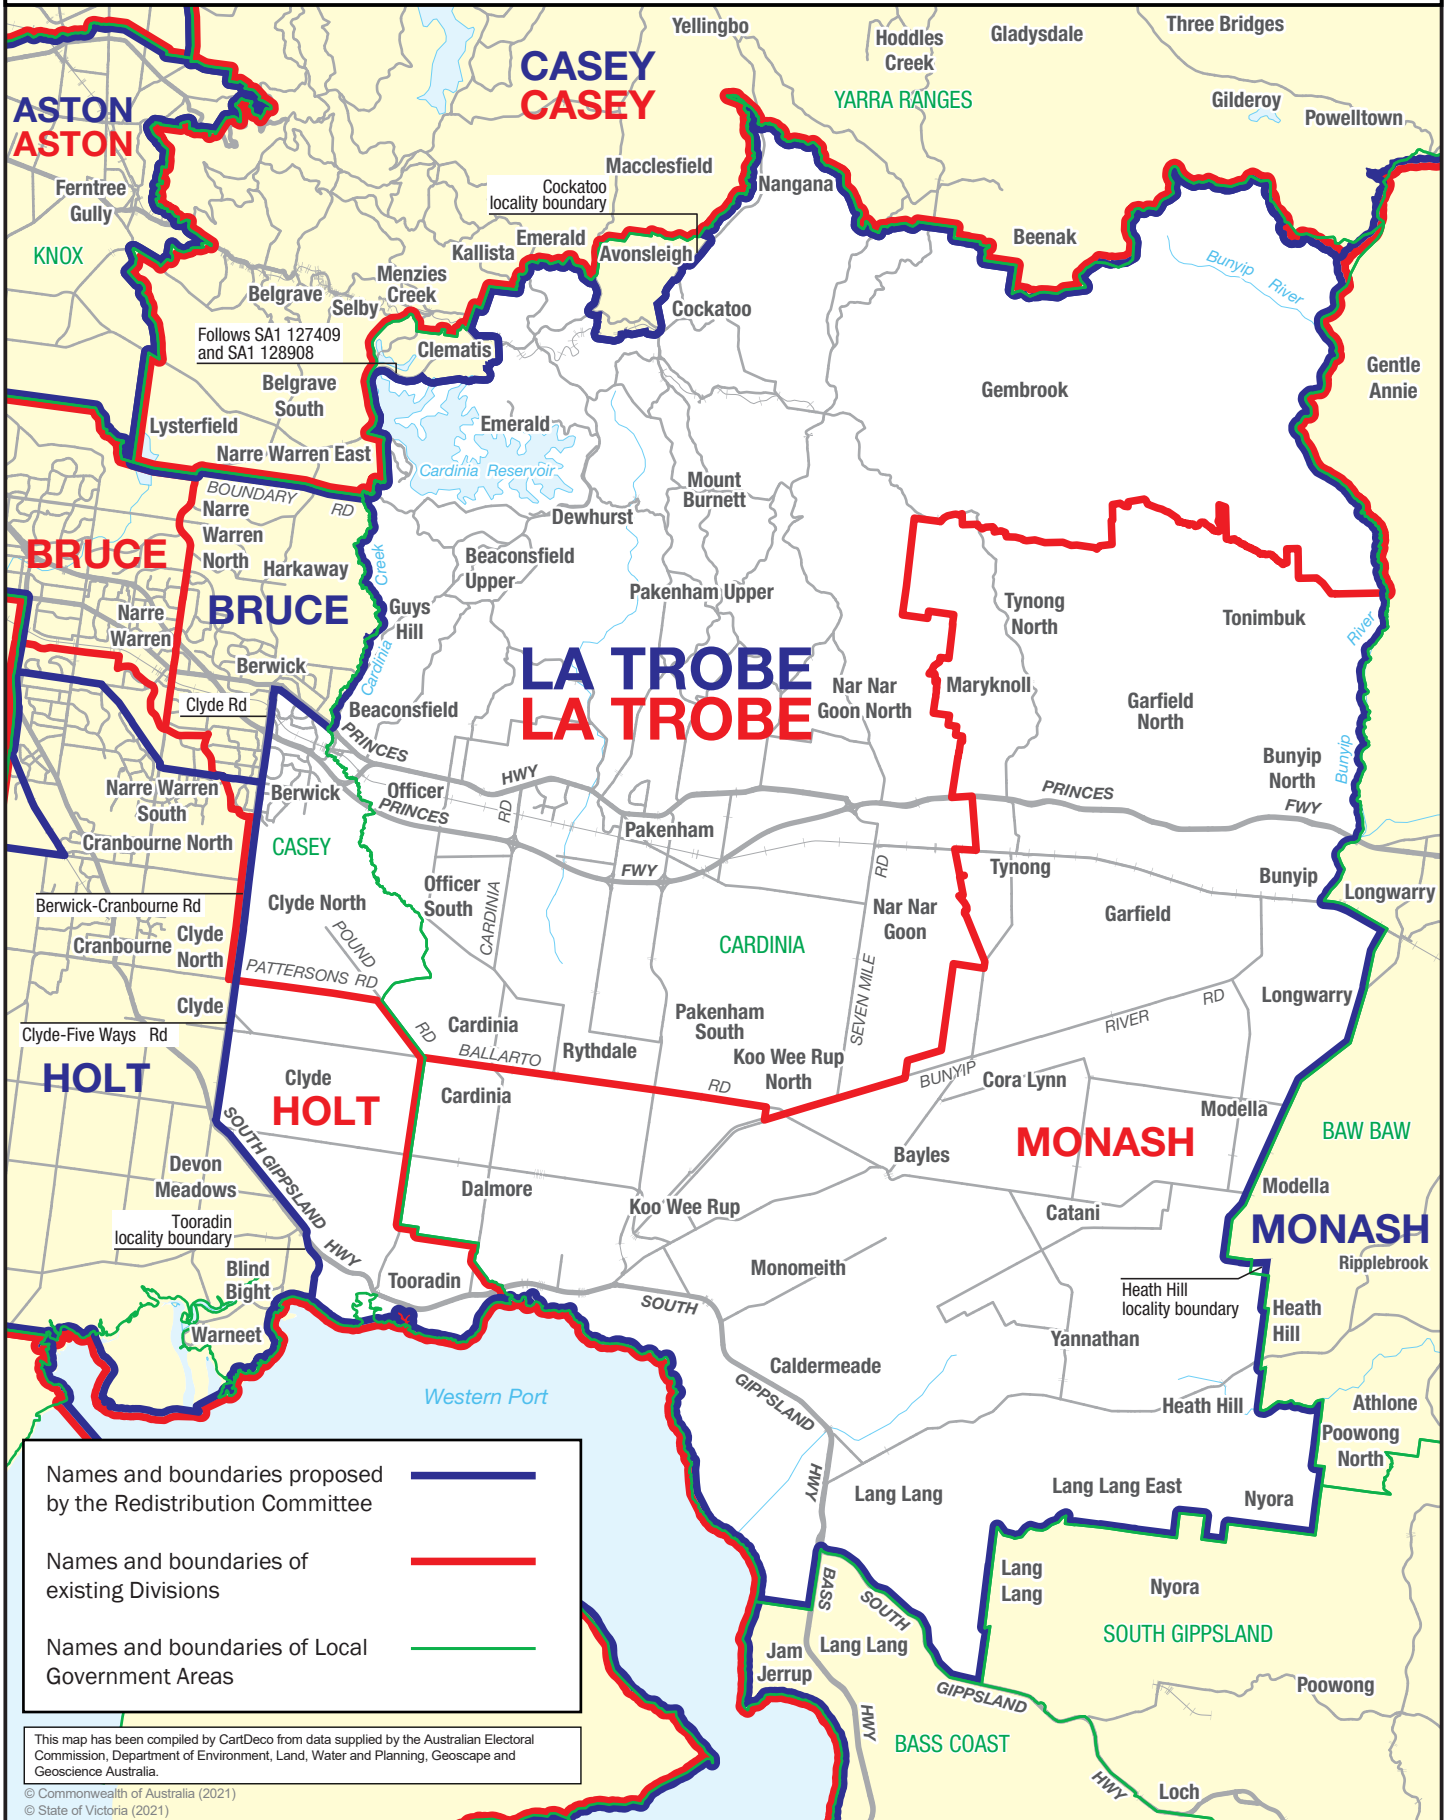

March 2021
**MAP OF PROPOSED
 COMMONWEALTH ELECTORAL DIVISION OF
 LA TROBE**

Names and boundaries proposed by the Redistribution Committee ————

Names and boundaries of existing Divisions ————

Names and boundaries of Local Government Areas ————

This map has been compiled by CartDeco from data supplied by the Australian Electoral Commission, Department of Environment, Land, Water and Planning, Geoscape and Geoscience Australia.
 © Commonwealth of Australia (2021)
 © State of Victoria (2021)