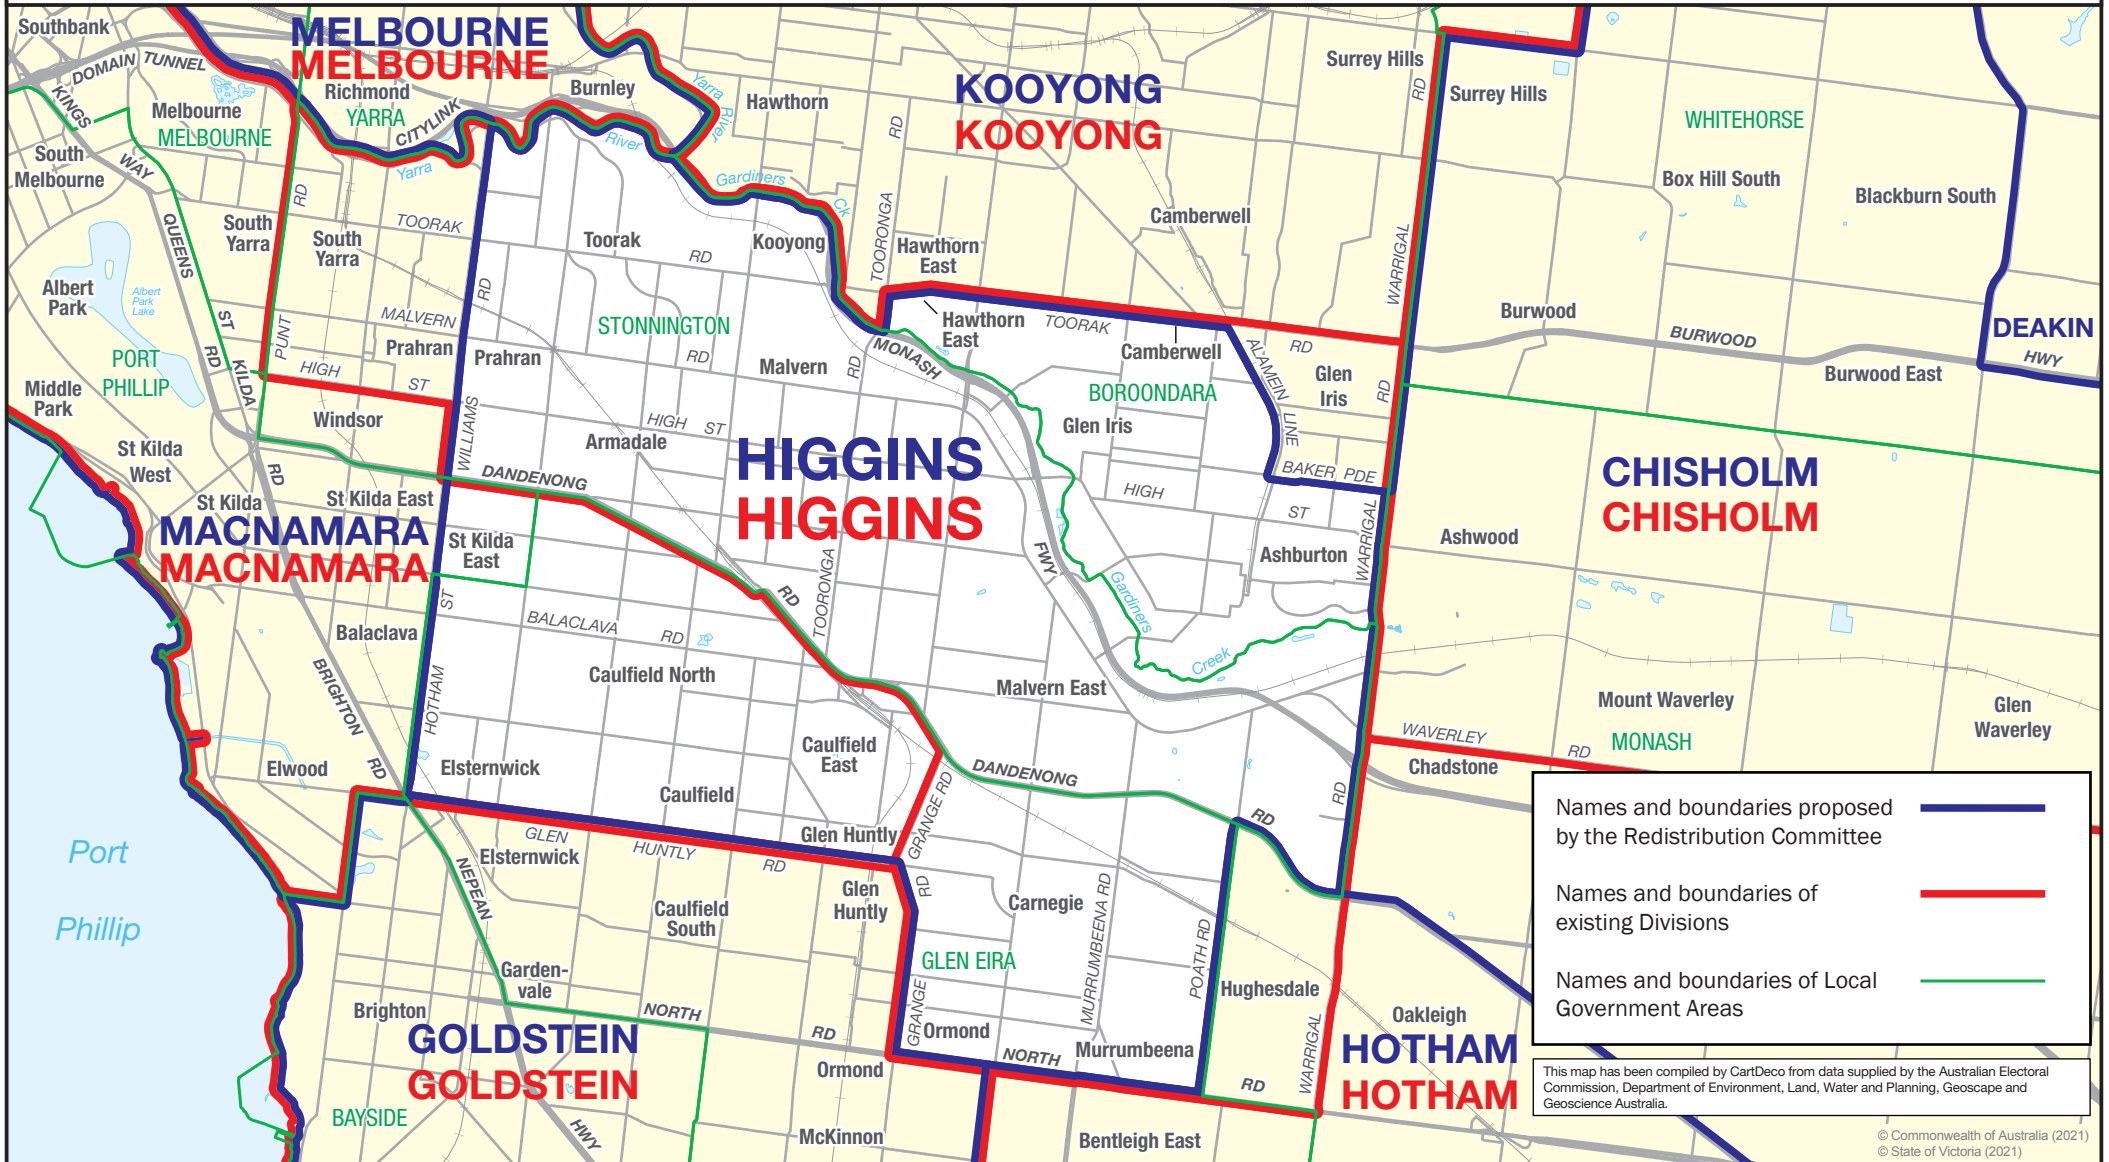

March 2021
**MAP OF PROPOSED
 COMMONWEALTH ELECTORAL DIVISION OF
 HIGGINS**

0 2 km

Names and boundaries proposed by the Redistribution Committee	
Names and boundaries of existing Divisions	
Names and boundaries of Local Government Areas	

This map has been compiled by CartDeco from data supplied by the Australian Electoral Commission, Department of Environment, Land, Water and Planning, Geoscape and Geoscience Australia.